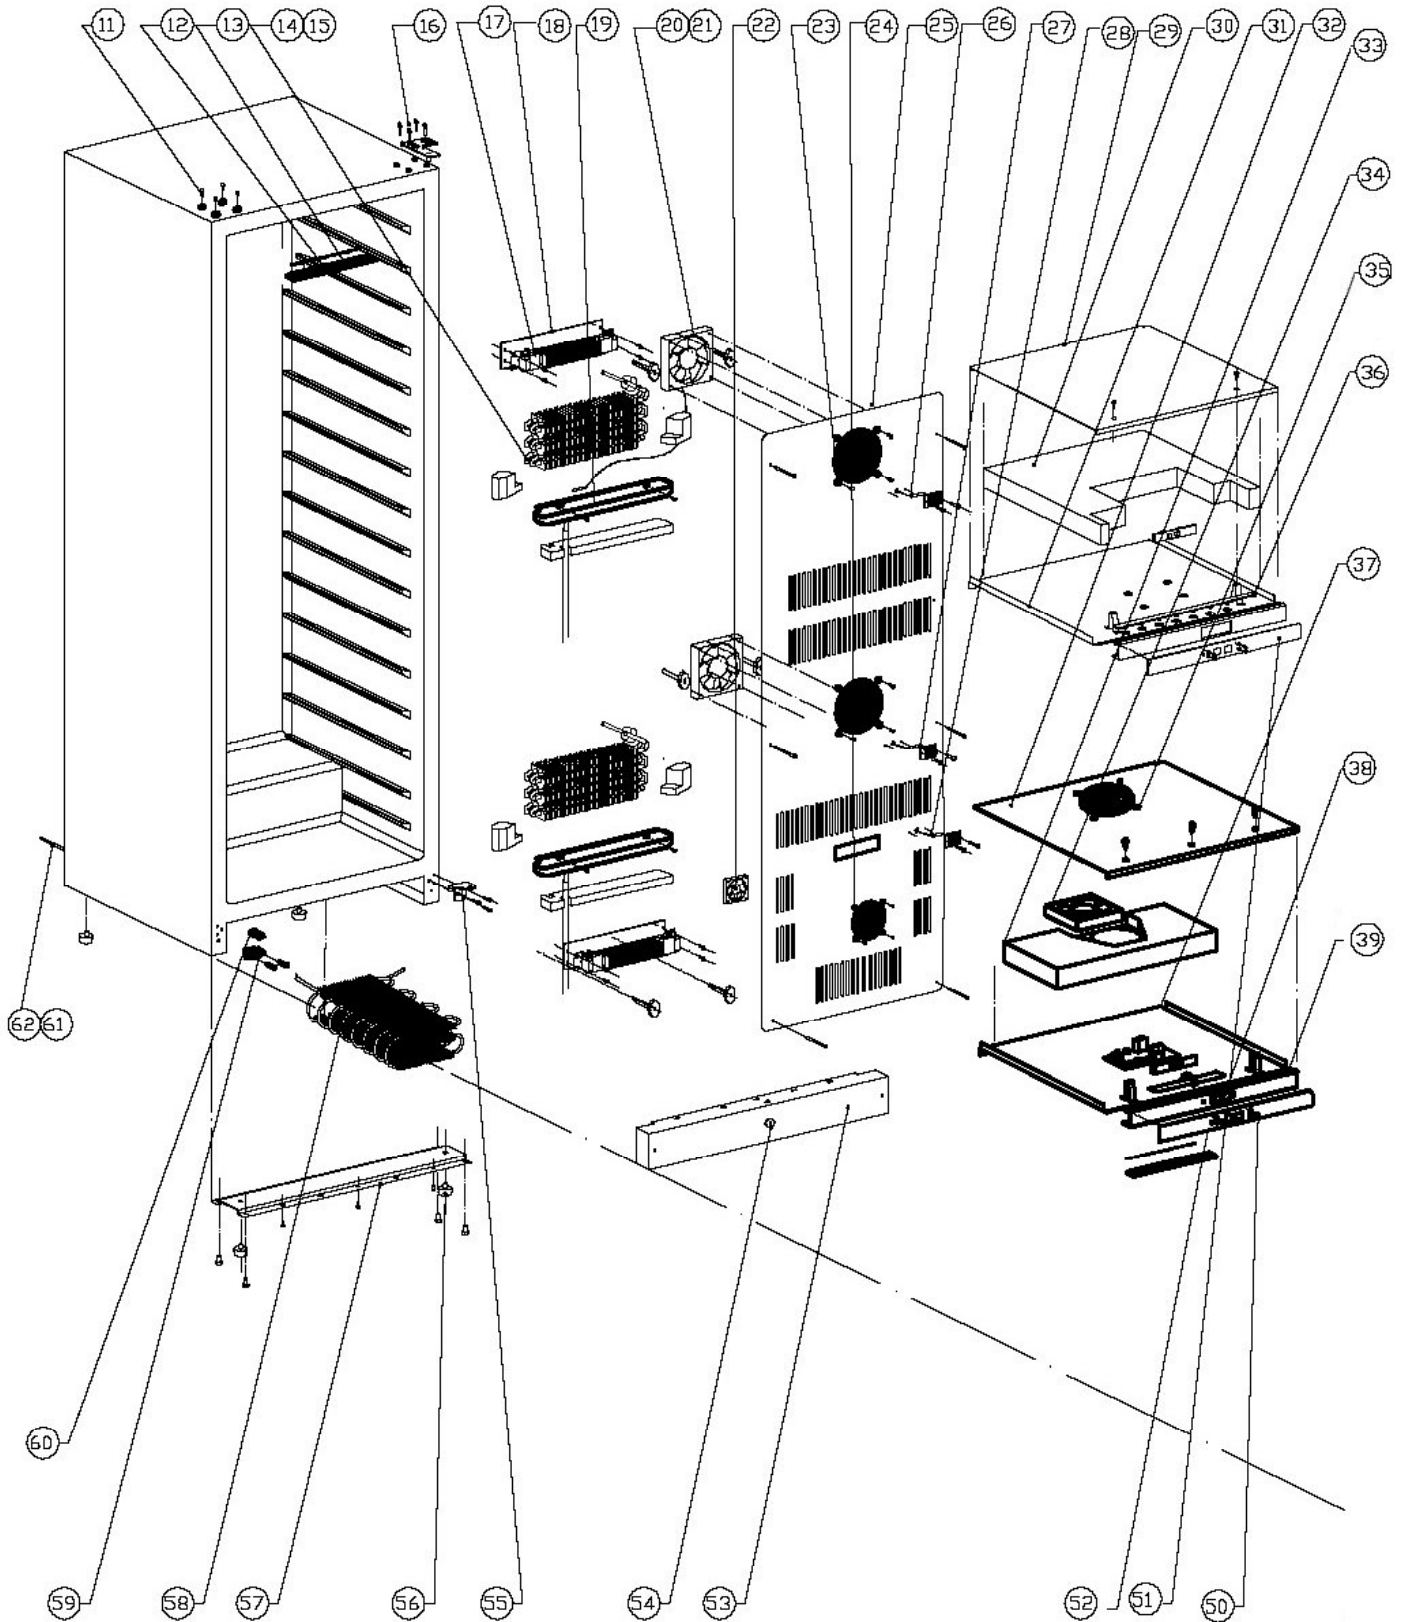

# WF1548

Caple free standing wine cabinet

Technical information

# WF1548

Cable free standing wine cabinet