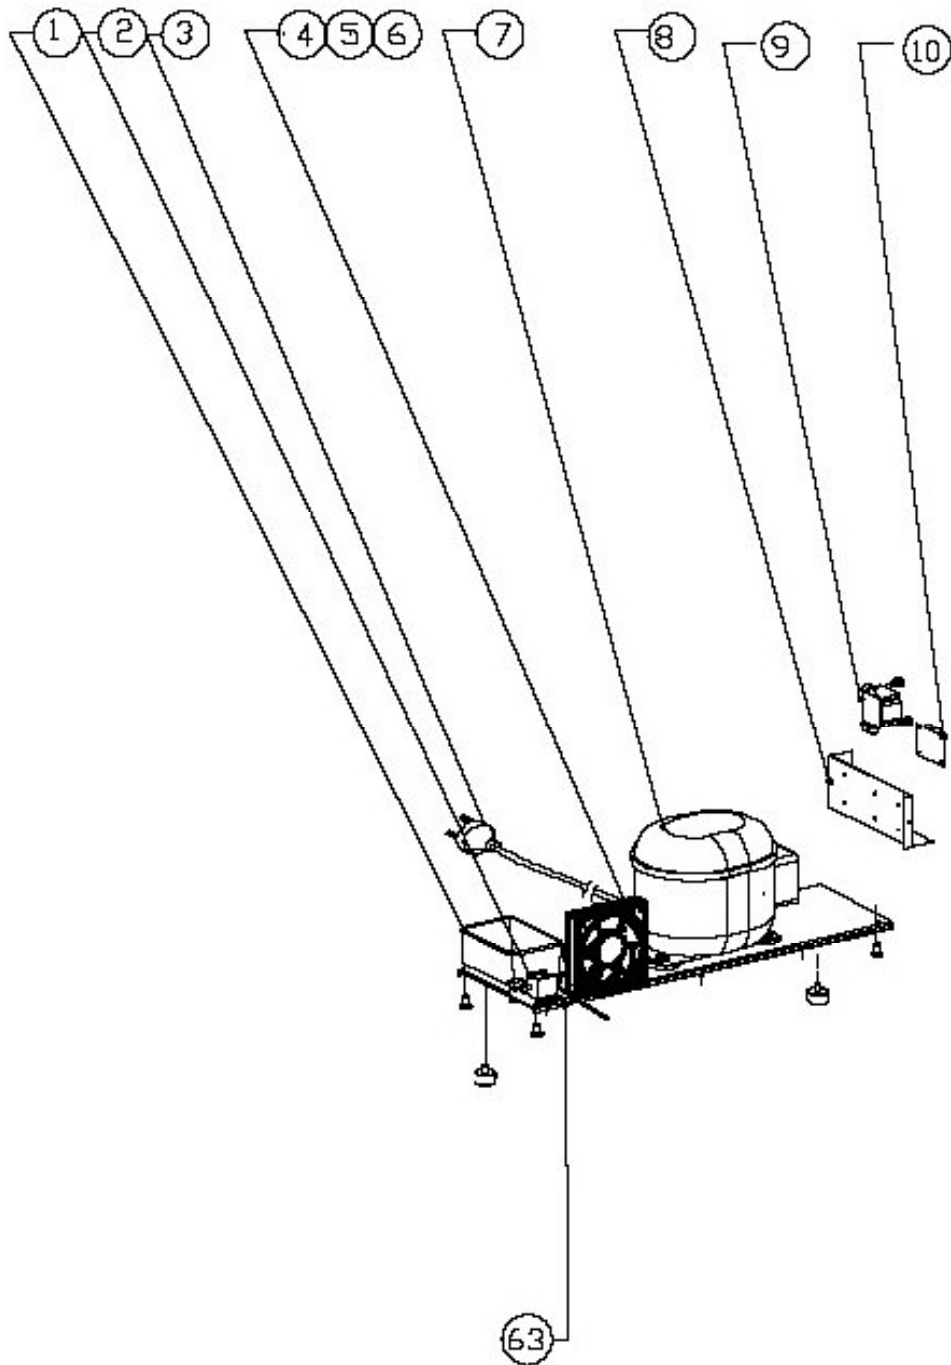

# WF1548

Cable free standing wine cabinet