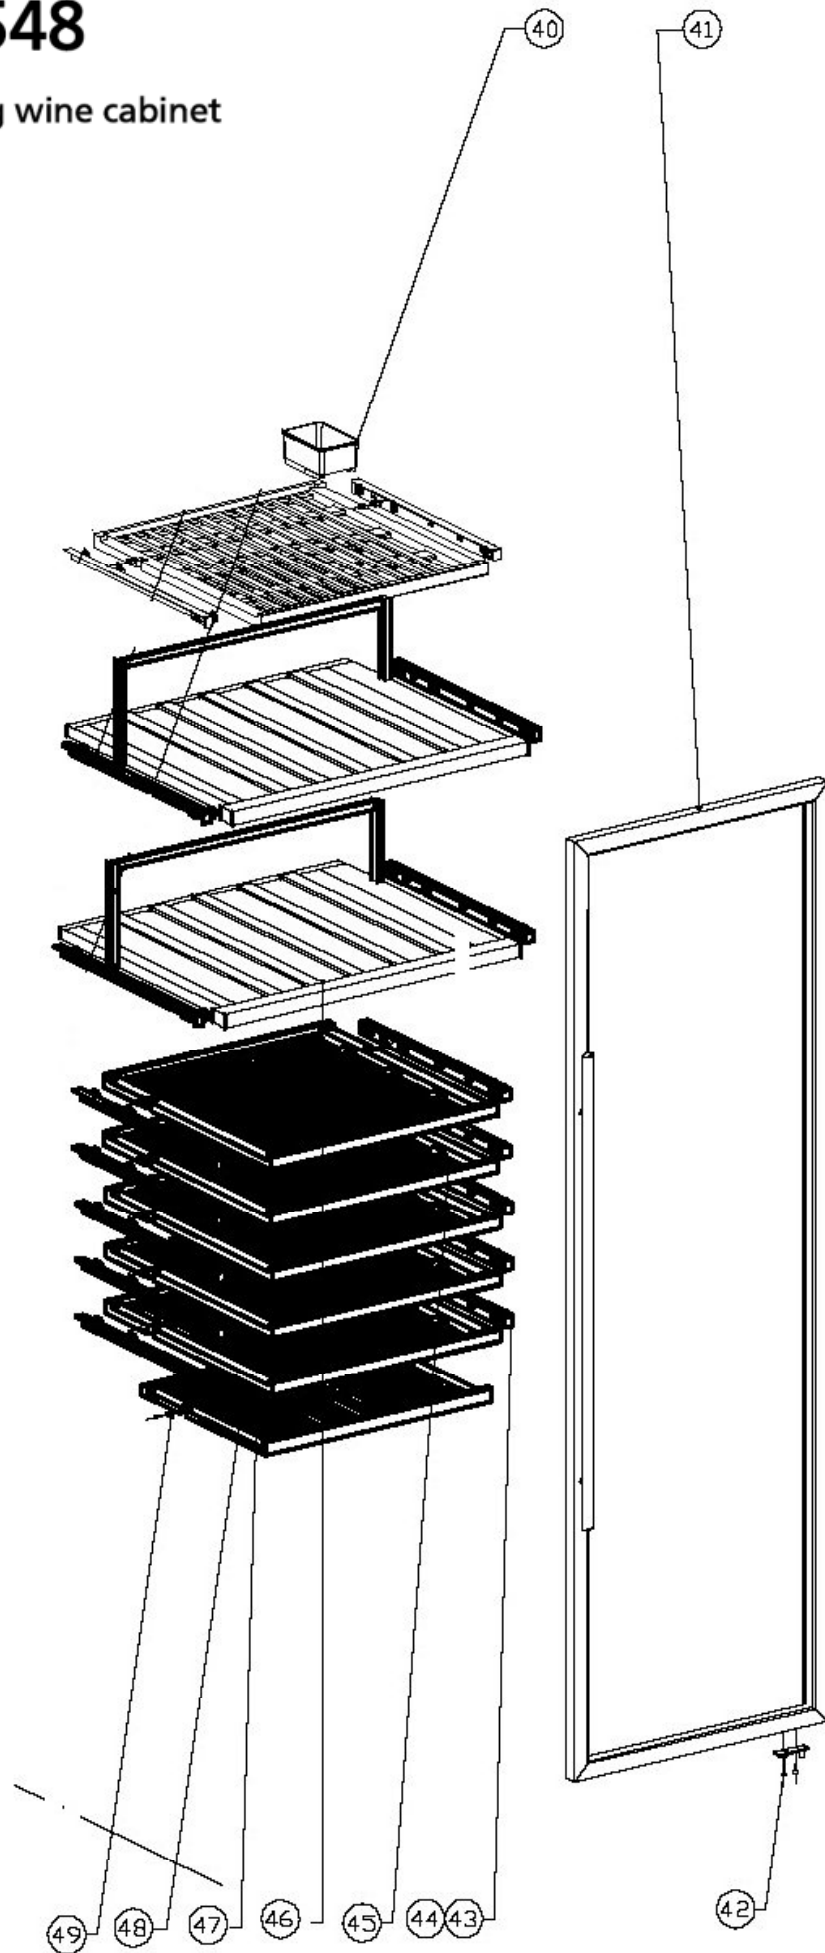

# WF1548

Caple free standing wine cabinet

Technical information

# WF1548

Cable free standing wine cabinet