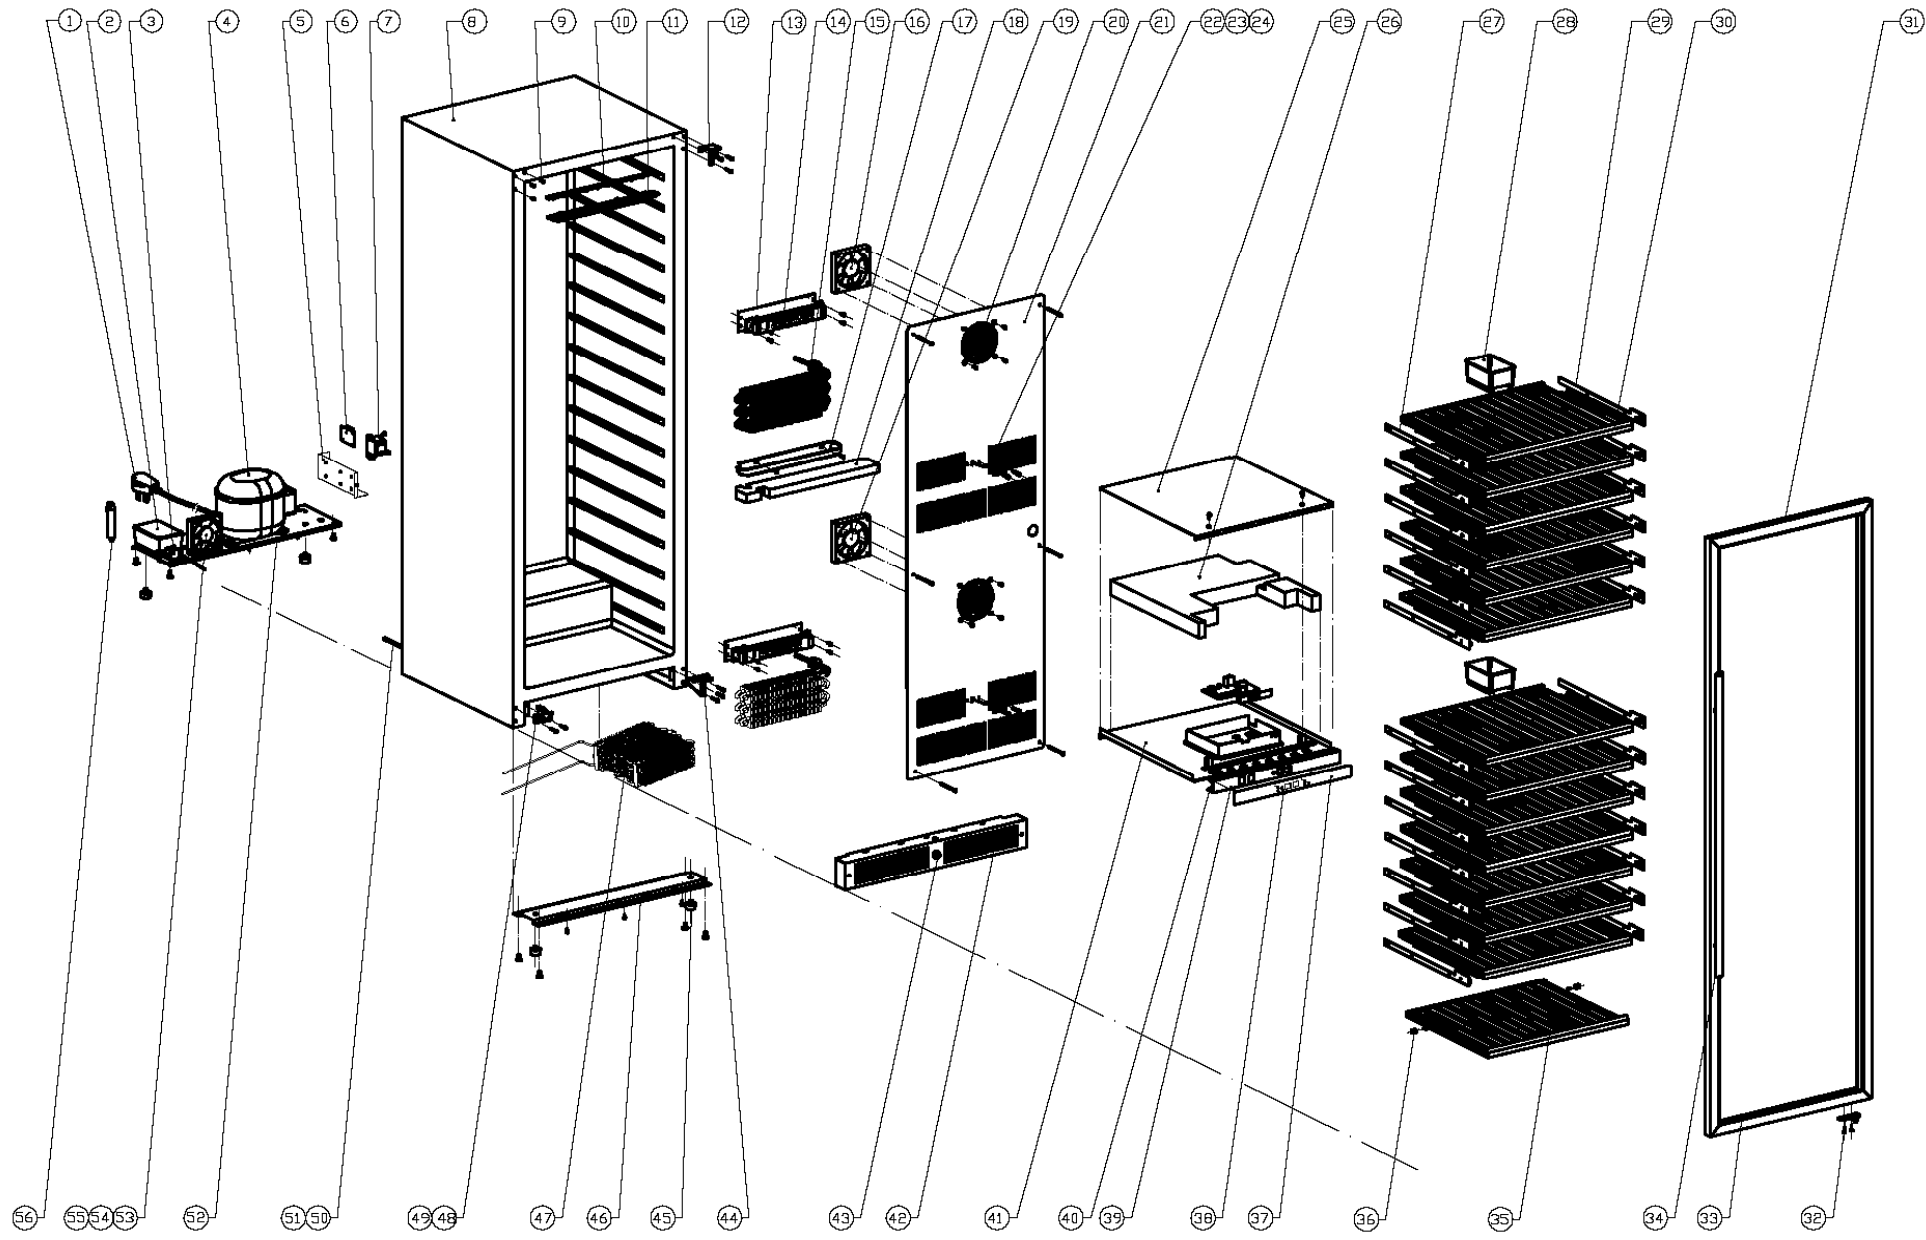

WF1542

Caple Wine cellar

8 7 6 5 4 4 3 3 2 1

D

C

B

A

WF1542 - Caple wine cellar

Item	Part Code	Description	Qty
1	DG2-14	Power cord	1
2	DG13-1	Water tank	1
3	DG12-37.1	Refrigerrant valve	1
4	DG1-61	Compressor	1
5	DG22-302	Electrical box cover	1
6	DG6-19	Transformer	1
7	DG3-77.2	PCB board	
8	DG26-94	Cabinet	1
9	DG13-8	Decorative nail	3
10	DG3-13-W	LED light	1
11	DG13-129	LED Light Cover	1
12	DG14-1-SR	Top hinge module	1
13	DG14-24	heat insulation panel	2
14	DG11-1	Heater	2
15	DG12-50	Evaporator	2
16	DG7-21-BH	Evaporator fan(Upper)	1
17	DG13-10	Water box	1
18	DG18-59	Foam	1
19	DG7-20-BH	Evaporator fan(Lower)	1
20	DG19-6	Fan cover	2
21	DG22-283	Air duct board A	1
22	DG8-21-1	Senser	1
23	DG13-198	Senser cover	2
24	DG8-21	Senser	1
25	DG22-234	Upper panel for middle airway-board	1
26	DG18-60	Foam	1
27	DG13-253-L	track left	13
28	DG13-1.1	Humid box	2
29	DG13-253-R	track right	13
30	DG15-155	Wooden shelves E1	13
31	DG23-65-1	Cabinet door	1
32	DG14-169-SR	Lower hinge	1
33	M160-017	Gasket	1
34	DG14-107	cylinder knob	1
35	DG15-1002.2	Wooden shelves WE-2	1
36	DG13-7	Shelf support	28
37	DG20-89	Display panel	1
38	DG13-130-S	Button	4
39	DG13-194	Display sopport	1
40	DG3-18-W	LED light	1