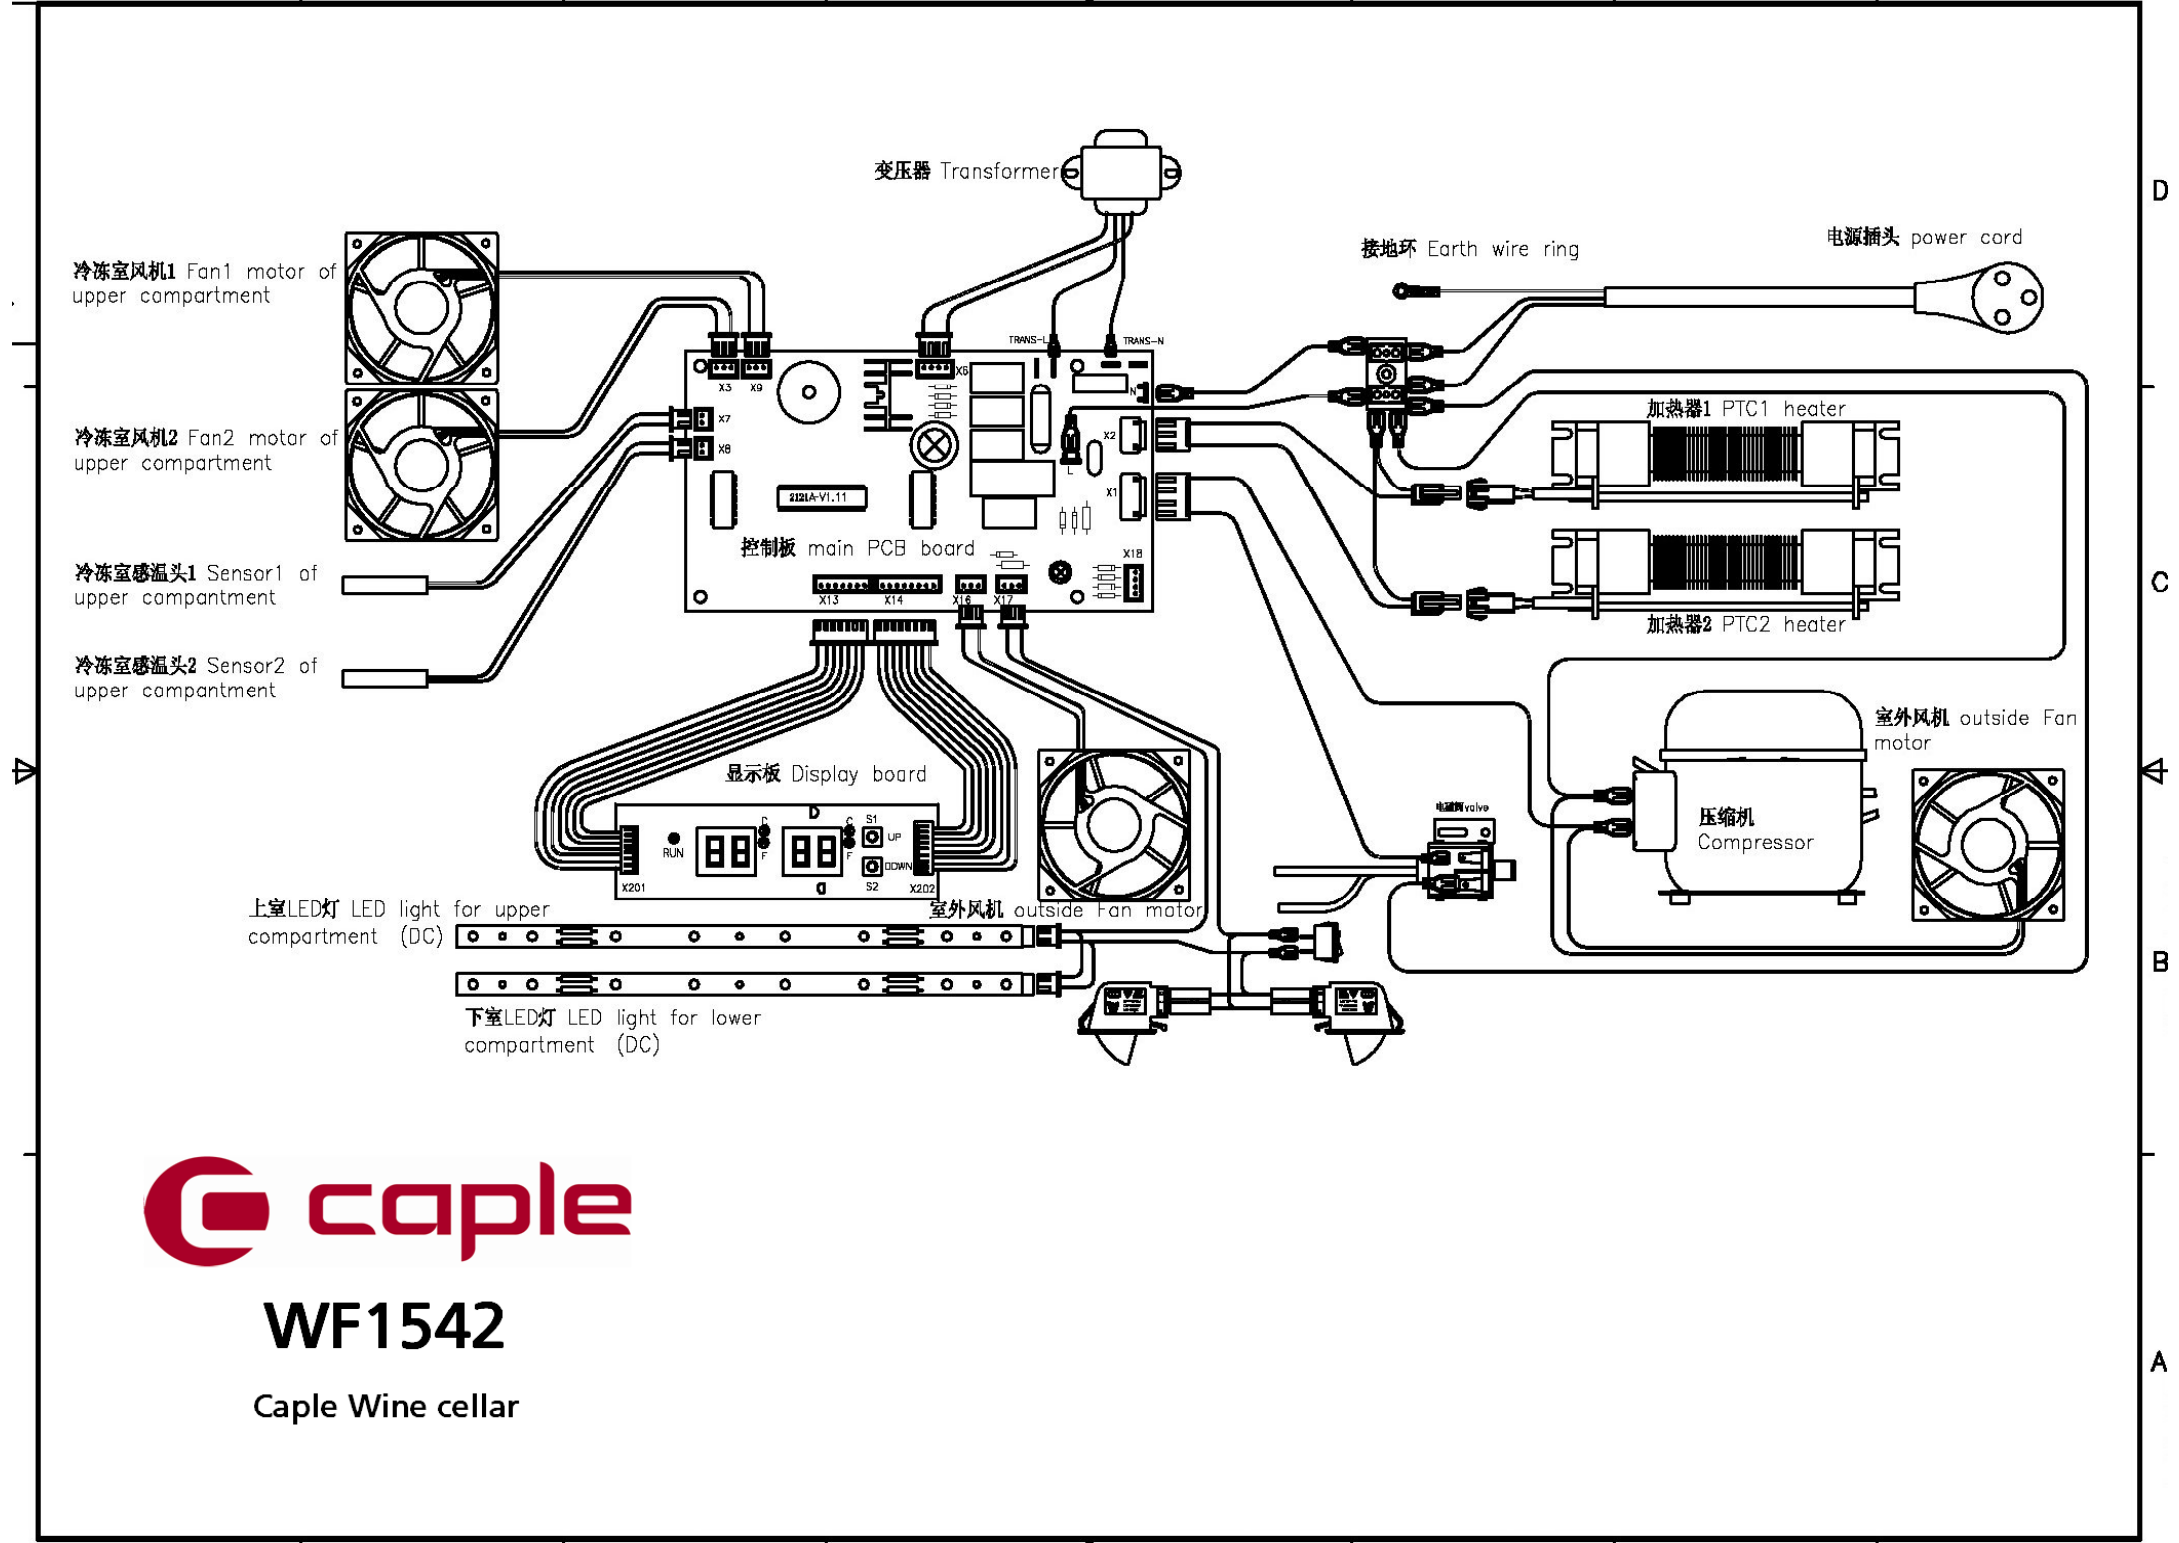

WF1542 - Caple wine cellar

Item	Part Code	Description	Qty
41	DG22-233	Lower panel middle airway-board	1
42	DG13-372-SR	Decorative frame	1
43	DG14-105	Lock Assembly	1
44	DG14-170-SR	Lower hinge module right	1
45	DG13-6.1	Cabinet leg, type BC50	4
46	DG22-240	Support bracket of front legs	1
47	DG12-91-1	Condenser	1
48	DG14-161-SL	Anti-drop left hinge	1
49	DG13-366-S	Door supporter	1
50	DG12-110-1	Air-circulating pipe (Upper)	1
51	DG12-111	Air-circulating pipe (Lower)	1
52	DG22-254	Compressor bracket	1
53	DG7-22-H	Condenser fan	1
54	DG19-3	Fan cover	1
55	DG14-56	Fan bracket	2
56	DG11-4.1	Dry filter	1

冷冻室风机1 Fan1 motor of upper compartment

冷冻室风机2 Fan2 motor of upper compartment

冷冻室感温头1 Sensor1 of upper compartment

冷冻室感温头2 Sensor2 of upper compartment

上室LED灯 LED light for upper compartment (DC)

下室LED灯 LED light for lower compartment (DC)