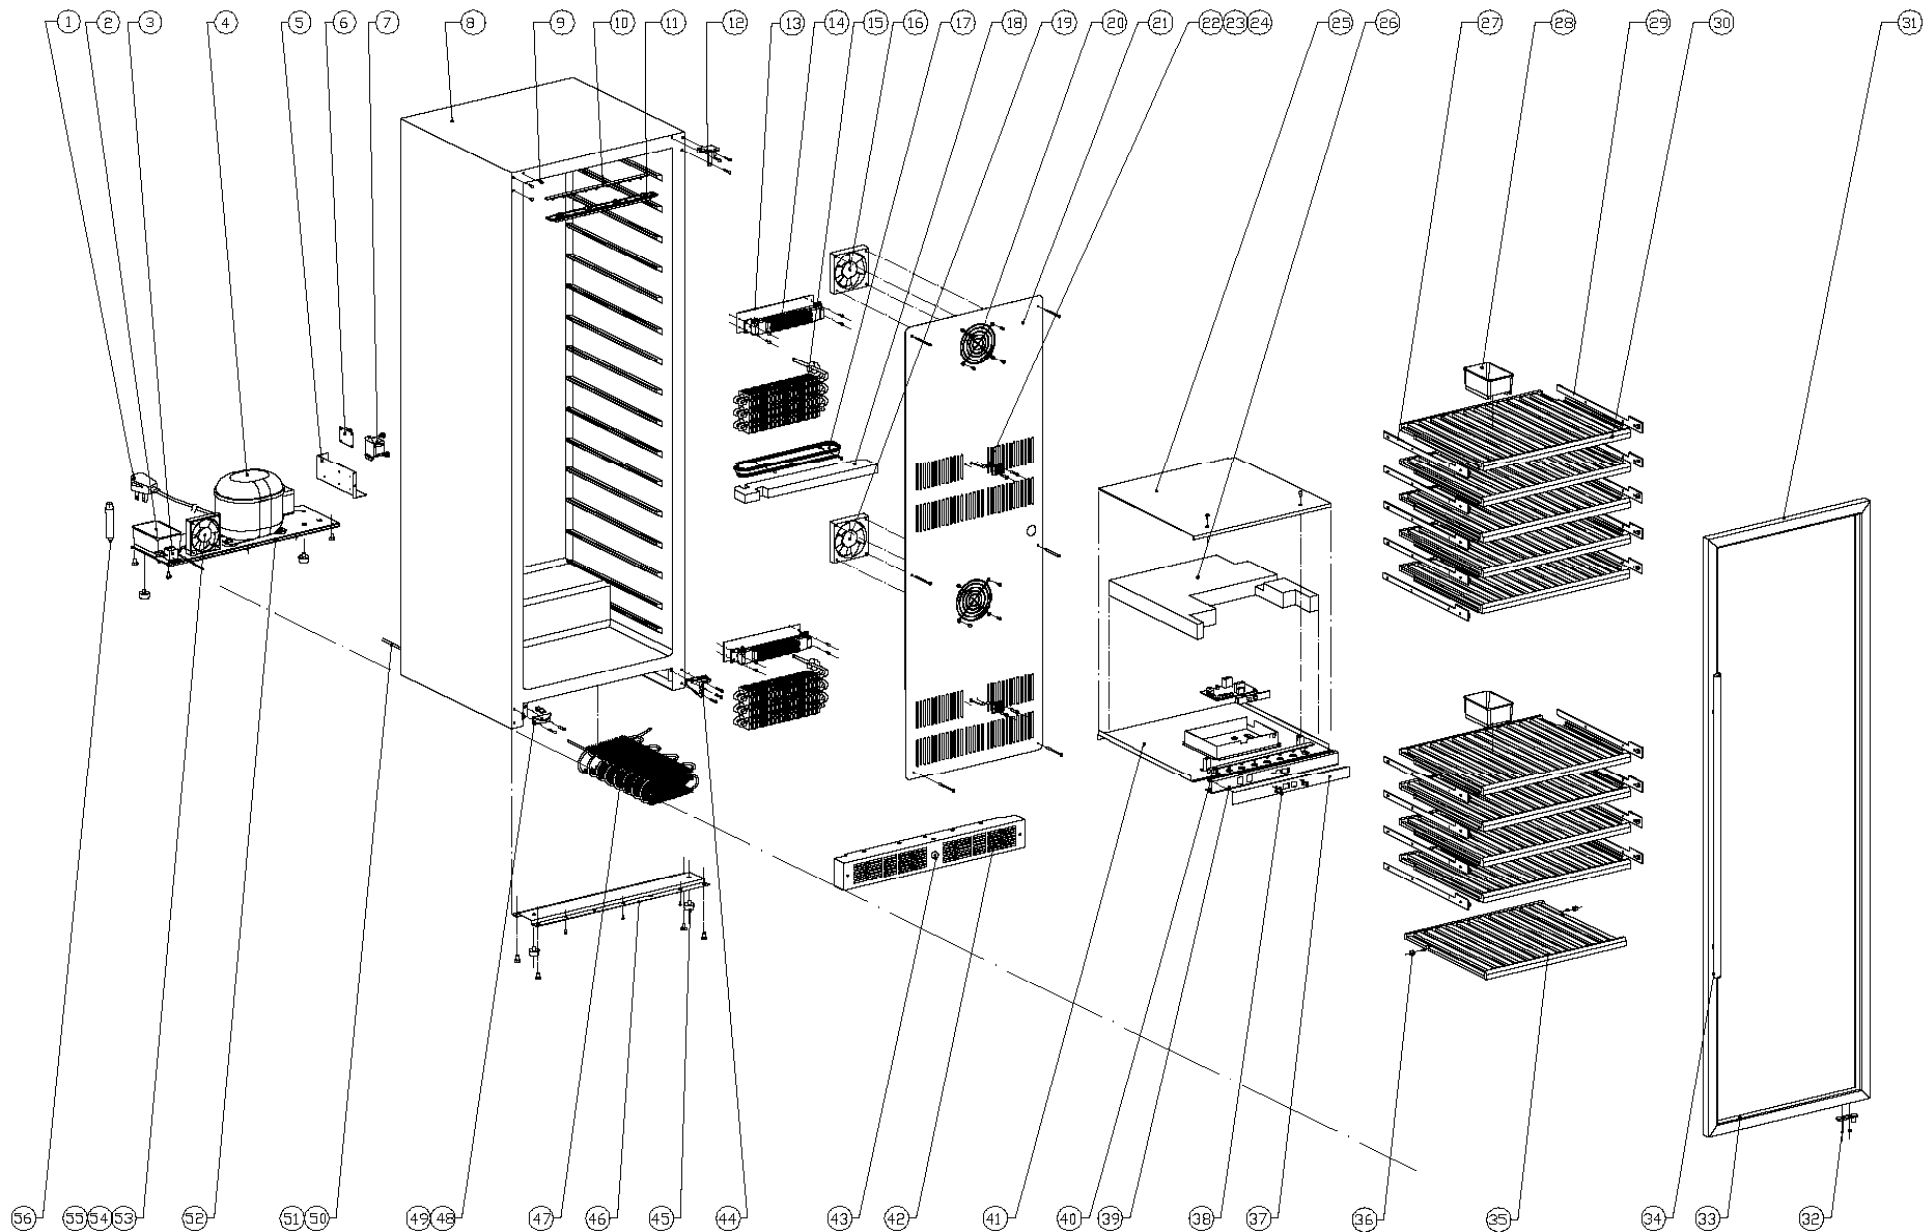

**WF1102**

**Caple Wine cellar**

**Technical information**

**WF1102**

Caple Wine cellar

## WF1102 - Caple wine cellar

Item	Part Code	Description	Qty
1	DG2-14	Power cord	1
2	DG13-1	Water tank	1
3	DG12-37.1	Refrigerrant valve	1
4	DG1-61	Compressor	1
5	DG22-302	Electrical box cover	1
6	DG6-19	Transformer	1
7	DG3-77.2	PCB board	
8	DG26-1	Cabinet	1
9	DG13-8	Decorative nail	3
10	DG3-13-W	LED light	1
11	DG13-129	LED Light Cover	1
12	DG14-1-SR	Top hinge module	1
13	DG14-24	heat insulation panel	2
14	DG11-1	Heater	2
15	DG12-50	Evaporator	2
16	DG7-21-BH	Evaporator fan(Upper)	1
17	DG13-10	Water box	1
18	DG18-59	Foam	1
19	DG7-20-BH	Evaporator fan(Lower)	1
20	DG19-6	Fan cover	2
21	DG22-283	Air duct board A	1
22	DG8-21-1	Senser	1
23	DG13-198	Senser cover	2
24	DG8-21	Senser	1
25	DG22-234	Upper panel for middle airway-board	1
26	DG18-60	Foam	1
27	DG13-253-L	track left	9
28	DG13-1.1	Humid box	2
29	DG13-253-R	track right	9
30	DG15-155	Wooden shelves E1	9
31	DG23-76	Cabinet door	1
32	DG14-169-SR	Lower hinge	1
33	M160-022	Gasket	1
34	DG14-107	cylinder knob	1
35	DG15-1002.2	Wooden shelves WE-2	1
36	DG13-7	Shelf support	20
37	GB20-89	Display panel	1
38	DG13-130-S	Button	4
39	DG13-194	Display sopport	1
40	DG3-18-W	LED light	1