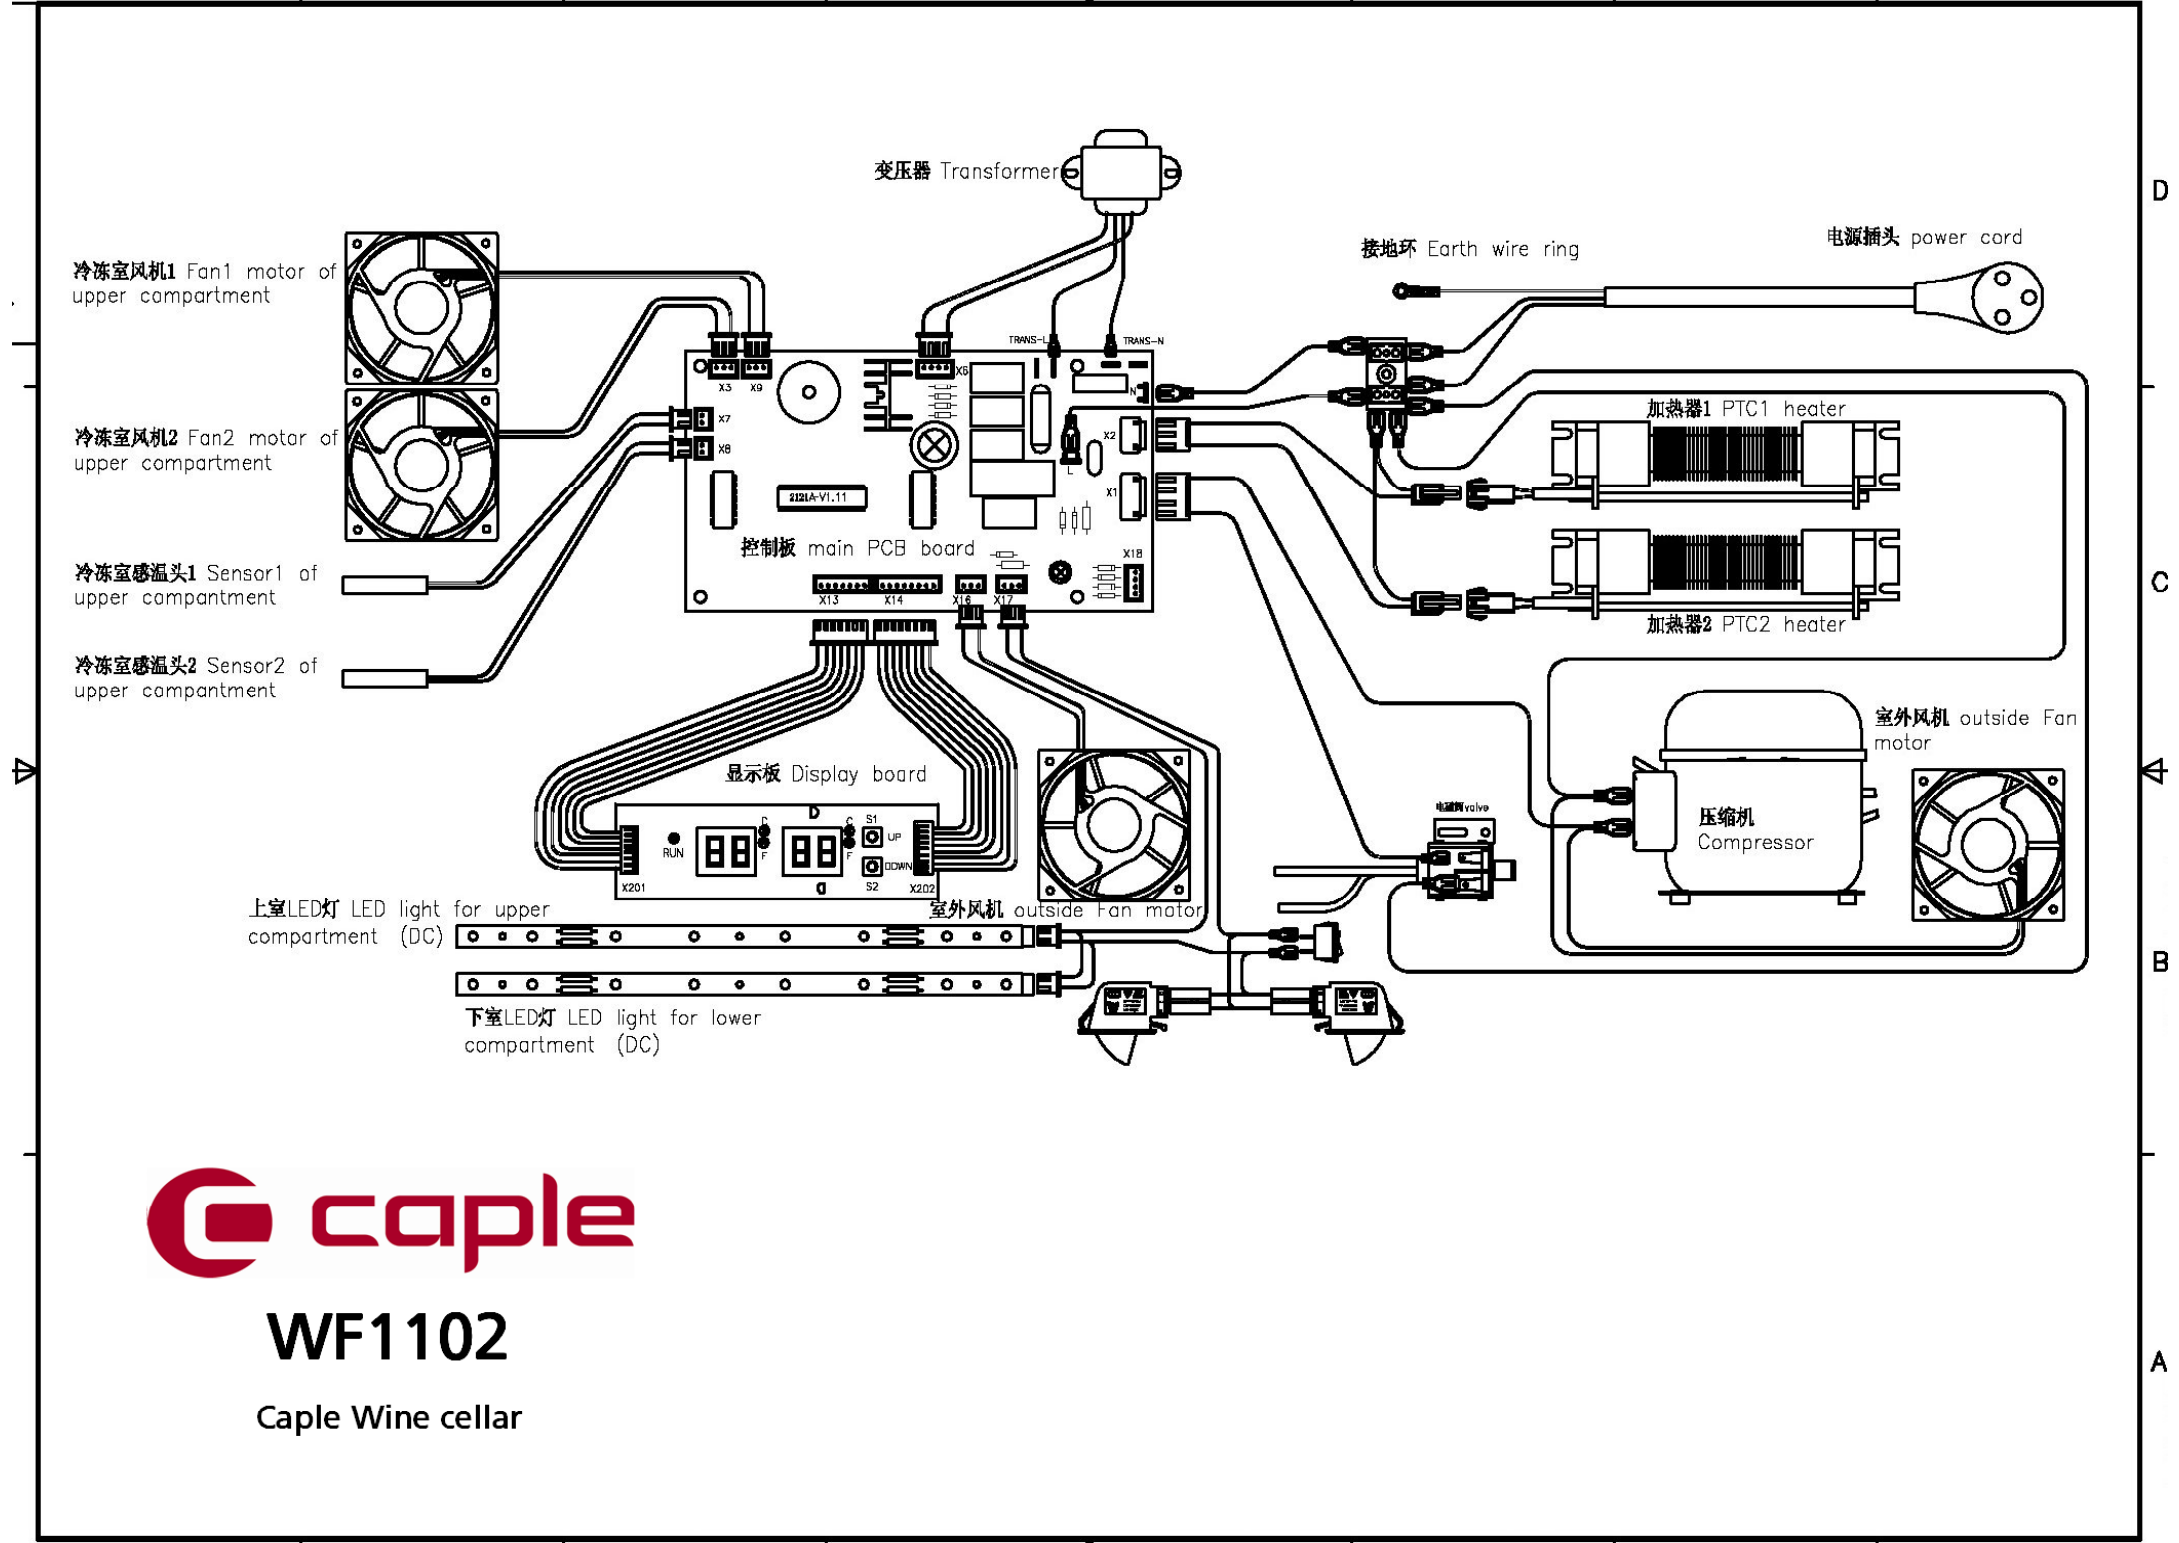

WF1102 - Caple wine cellar

Item	Part Code	Description	Qty
41	DG22-233	Lower panel middle airway-board	1
42	DG13-372-SR	Decorative frame	1
43	DG14-105	Lock Assembly	1
44	DG14-170-SR	Lower hinge module right	1
45	DG13-6.1	Cabinet leg, type BC50	4
46	DG22-240	Support bracket of front legs	1
47	DG12-3	Condenser	1
48	DG14-161-SL	Anti-drop left hinge	1
49	DG13-366-S	Door supporter	1
50	DG12-110-2	Air-circulating pipe (Upper)	1
51	DG12-111	Air-circulating pipe (Lower)	1
52	DG22-254	Compressor bracket	1
53	DG7-22-H	Condenser fan	1
54	DG19-3	Fan cover	1
55	DG14-56	Fan bracket	2
56	DG11-4.1	Dry filter	1

冷冻室风机1 Fan1 motor of upper compartment

冷冻室风机2 Fan2 motor of upper compartment

冷冻室感温头1 Sensor1 of upper compartment

冷冻室感温头2 Sensor2 of upper compartment

上室LED灯 LED light for upper compartment (DC)

下室LED灯 LED light for lower compartment (DC)