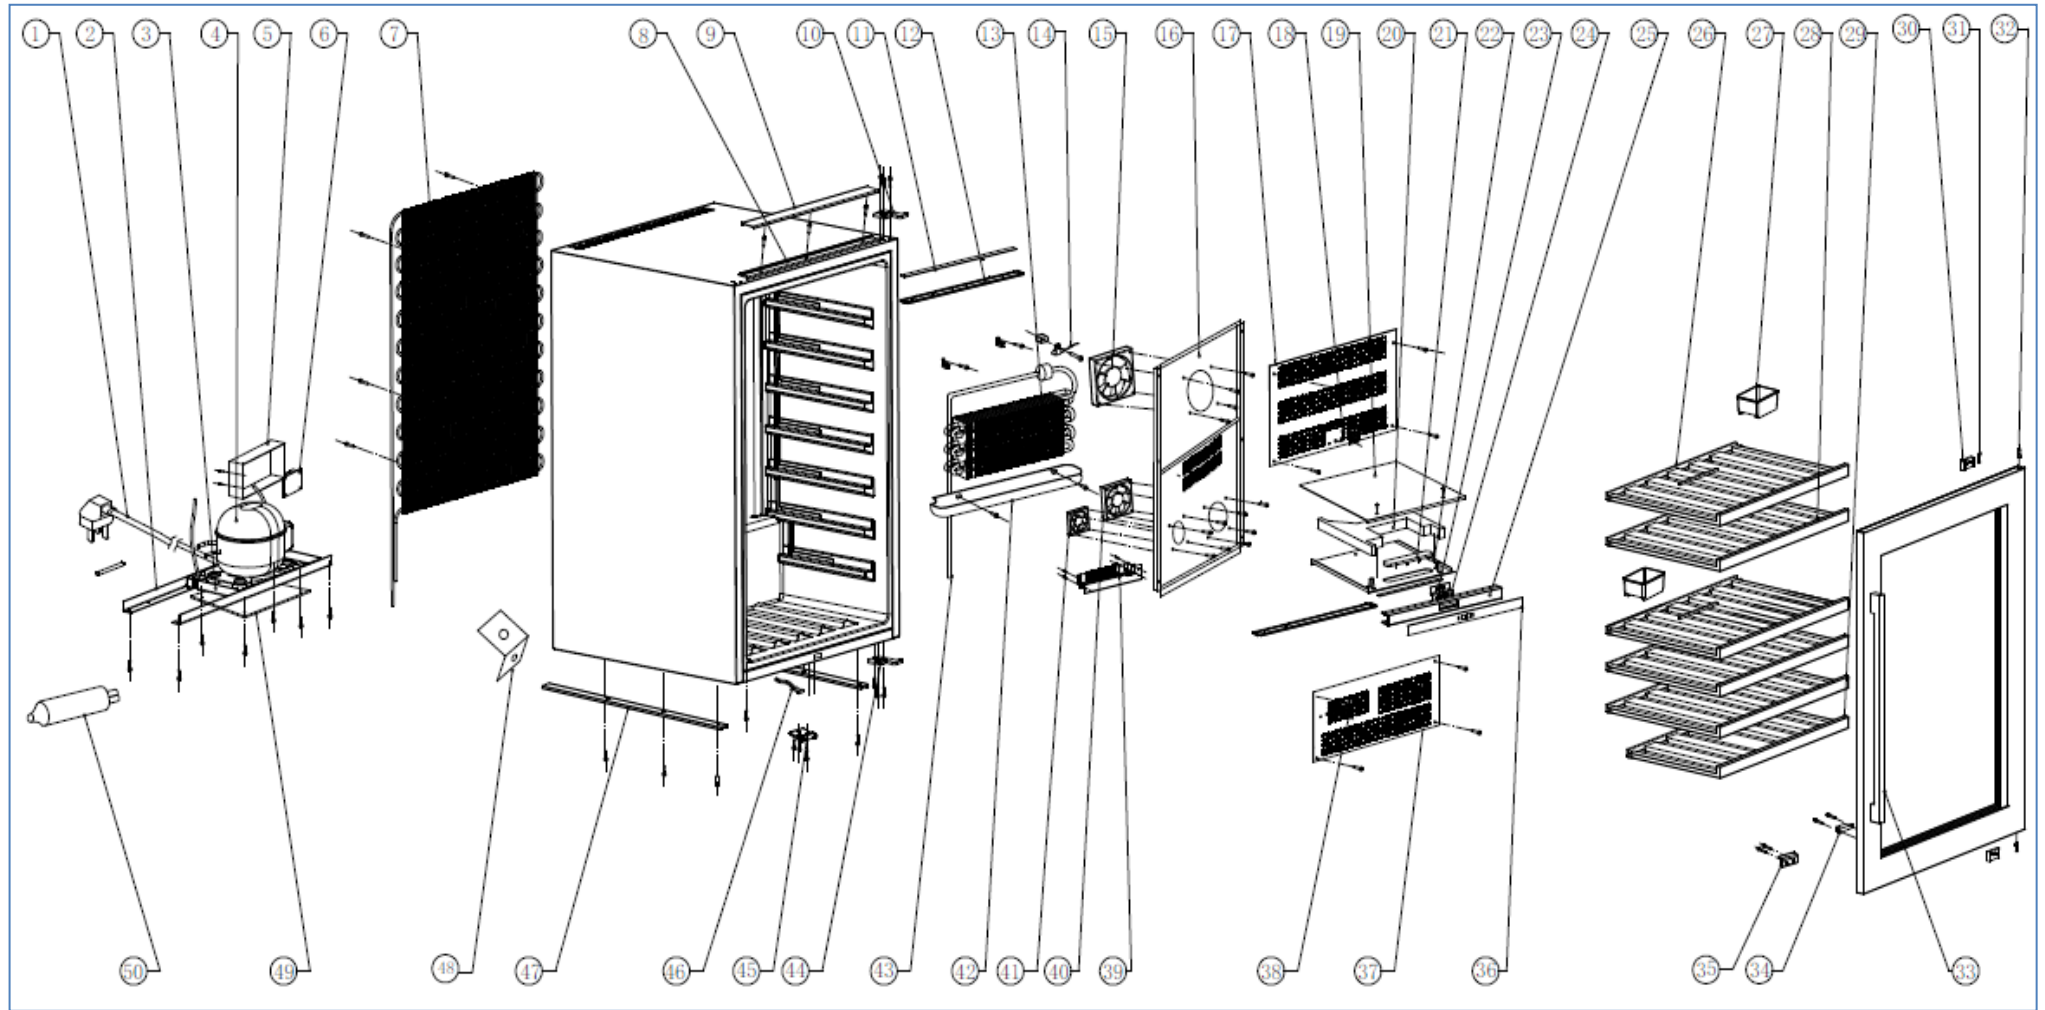

WC6521BG

Caple Sense 2 Zone 1 Door In-column Wine Cabinet Black Glass

Technical Manual

WC6521BG

Caple Sense 2 Zone 1 Door In-column Wine Cabinet Black Glass

WC6521BG

Caple Sense 2 Zone 1 Door In-column Wine Cabinet Black Glass

Item	Part Number	Description	Quantity
1	DG2-14	Power cord	1
2	DG22-476	Support bar of tank water	2
3	DG13-447	Water box	1
4	DG1-108	Compressor	1
5	DG22-3439	Electrical box cover	1
6	DG3-312-3-BZ	PCB board	1
7	DG11-41	Condenser	1
8	DG13-472	Limiting bar(A)	1
9	DG13-473	Limiting bar(B)	1
10	DG14-206	Top hinge	1
11	DG3-250	LED light	2
12	DG13-3116	LED light cover	2
13	DG12-1-100	Evaporator	1
14	DG8-8-W	Sensor	1
15	DG7-59	Evaporator fan	1
16	DG22-498-1	Air duct board	1
17	DG22-3373	Upper panel for air-leaded board	1
18	DG8-8-R	Sensor	1
	DG13-198	Sensor cover	1
19	DG22-3371	Air duct board A	1
20	DG18-98	Foam	1
21	DG13-3115	LED light base	1
22	DG22-3372-1	Air duct board B	1
23	DG3-004-2-BZ	Display board	1
24	DG13-3063	Display support	1
25	DG13-3129	Display board box	1
26	DG15-305	Wooden shelf	2
27	DG13-1.2	Humid box	2
28	DG15-312	Wooden shelf	3
29	DG15-306	Wooden shelf	1
30	DG13-3179	Hinge pin cover	2
31	DG22-3007	Limit axial	2
32	DG22-475	Axis	2
33	DG23-380-4	Door	1
	M147-005	Gasket	1
	DG22-3490-B	Handle	1
34	DG13-3005	Magnet	1
35	DG22-3362	Door support	1
36	DG20-473	Display panel	1