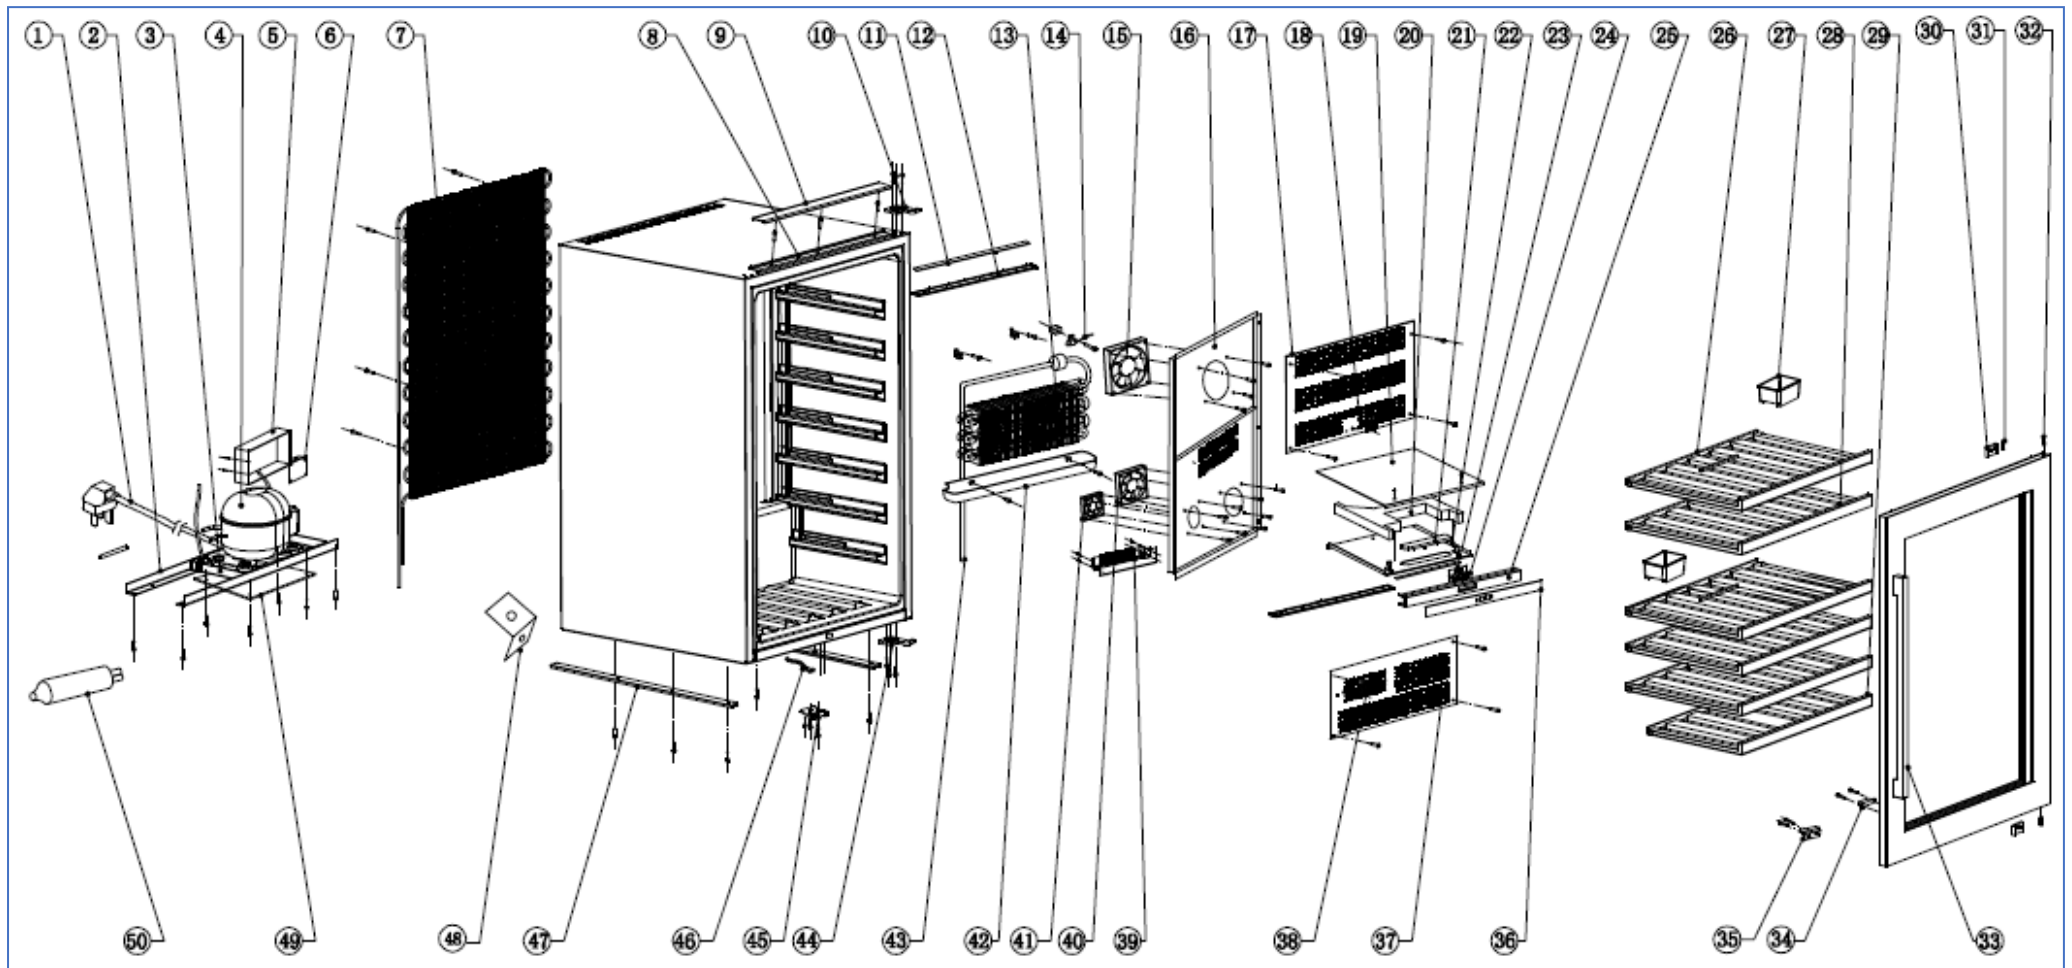

WC6521

Caple 60cm In-column 886H Wine Cabinet Sense

Technical Manual

WC6521

Caple 60cm In-column 886H Wine Cabinet Sense

WC6521

Caple 60cm In-column 886H Wine Cabinet Sense

Item	Part Number	Description	Quantity
1	DG2-14	Power cord	1
2	DG22-476	Support bar of tank water	2
3	DG13-447	Water box	1
4	DG1-108	Compressor	1
5	DG22-3439	Electrical box cover	1
6	DG28-184	PCB board	1
7	DG11-41	Condenser	1
8	DG13-472	Limiting bar(A)	1
9	DG13-473	Limiting bar(B)	1
10	DG14-206	Top hinge	1
11	DG3-250	LED light	2
12	DG13-3116	LED light cover	2
13	DG12-1-4	Evaporator	1
14	DG8-8-W	Sensor	1
15	DG7-48	Evaporator fan	1
16	DG22-498-1	Air duct board	1
17	DG22-3373	Upper panel for air-leaded board	1
18	DG8-8-R	Sensor	1
	DG13-198	Sensor cover	1
19	DG22-3371	Air duct board A	1
20	DG18-98	Foam	1
21	DG13-3115	LED light base	1
22	DG22-3372-1	Air duct board B	1
23	DG28-184	Display board	1
24	DG13-3063	Display support	1
25	DG13-3129	Display board box	1
26	DG15-305	Wooden shelf	2
27	DG13-1.2	Humid box	2
28	DG15-312	Wooden shelf	3
29	DG15-306	Wooden shelf	1
30	DG13-3179	Hinge pin cover	2
31	DG22-3007	Limit axial	2
32	DG22-475	Axis	2
33	DG23-380	Door	1
	M147-005	Gasket	1
	DG22-3490-3	Handle	1
34	DG13-3005	Magnet	1
35	DG22-3362	Door support	1
36	DG20-473	Display panel	1
37	DG22-3374	Lower panel for air-leaded board	1

WC6521

Caple 60cm In-column 886H Wine Cabinet Sense

Item	Part Number	Description	Quantity
38	DG8-8-Y	Sensor	1
	DG13-198	Sensor cover	1
39	DG11-18	PTC heater	1
40	DG7-55	Fan	1
41	DG7-41-BH	PTC heater fan	1
42	DG13-458	Tank water of airway-board	1
43	DG12-6.1	Air-circulating pipe	1
44	DG14-207	Lower hinge	1
45	DG13-3193	Location-wheel	1
	DG22-3361	Location-plate	1
46	DG9-16-2	Reed switch	1
47	DG13-474	Support bar	2
48	DG14-3.1-1	Capacitance immobility	1
49	DG22-473	Strengthening bracket	1
50	DG11-45	Drier filter	1