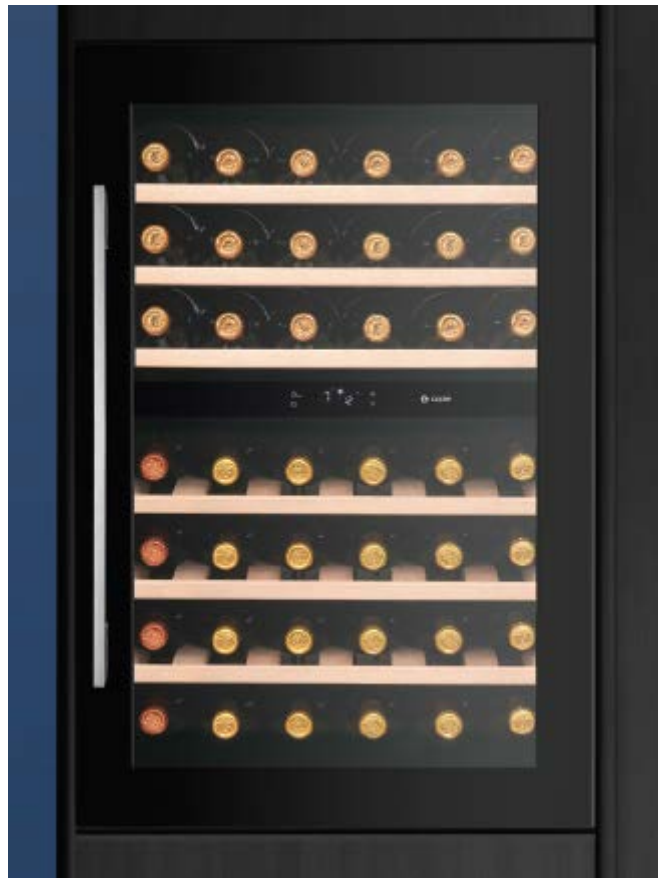

WC6520

Caple 60cm Sense in-column 886H wine cabinet

Technical Manual

WC6520

Caple 60cm Sense in-column 886H wine cabinet

WC6520

Caple 60cm Sense in-column 886H wine cabinet

| Item | Part Number | Description                      | Quantity |
|------|-------------|----------------------------------|----------|
| 1    | DG2-14      | Power cord                       | 1        |
| 2    | DG22-476    | Support bar of tank water        | 2        |
| 3    | DG13-447    | Water box                        | 1        |
| 4    | DG1-119     | Compressor                       | 1        |
| 5    | DG3-312-3   | PCB board                        | 1        |
| 6    | DG11-41     | Condenser                        | 1        |
| 7    | DG13-473    | Limiting bar(B)                  | 1        |
| 8    | DG13-472    | Limiting bar(A)                  | 1        |
| 9    | DG14-206    | Top hinge                        | 1        |
| 10   | DG12-1-4    | Evaporator                       | 1        |
| 11   | DG12-6.1    | Air-circulating pipe             | 1        |
| 12   | DG20-1      | Wire clamp                       | 1        |
|      | DG8-8       | Sensor                           | 1        |
| 13   | DG7-48      | Evaporator fan                   | 1        |
| 14   | DG22-498-1  | Air duct board                   | 1        |
| 15   | DG22-3373   | Upper panel for air-leaded board | 1        |
| 16   | DG18-98     | Foam                             | 1        |
| 17   | DG3-18-W    | LED Light                        | 1        |
| 18   | DG3-004-2   | Display                          | 1        |
| 19   | DG13-3063   | Display support                  | 1        |
| 20   | DG13-3129   | Display board box                | 1        |
| 21   | DG15-305    | Wooden shelf                     | 2        |
| 22   | DG13-1.2    | Humid box                        | 2        |
| 23   | DG23-380    | Door                             | 1        |
| 24   | DG13-3179   | Hinge pin cover                  | 2        |
| 25   | DG22-475    | Axis                             | 2        |
| 26   | DG22-3490-3 | Handle                           | 1        |
| 27   | M147-005    | Gasket                           | 1        |
| 28   | DG13-3005   | Magnet                           | 1        |
| 29   | DG22-3362   | Support                          | 1        |
| 30   | DG15-306    | Wooden shelf                     | 1        |
| 31   | DG15-312    | Wooden shelf                     | 3        |
| 32   | DG20-473    | Display panel                    | 1        |
| 33   | DG22-3372   | Air duct board B                 | 1        |
| 34   | DG13-198    | Sensor cover                     | 1        |
|      | DG8-8       | Sensor                           | 1        |
| 35   | DG22-3374   | Lower panel for air-leaded board | 1        |