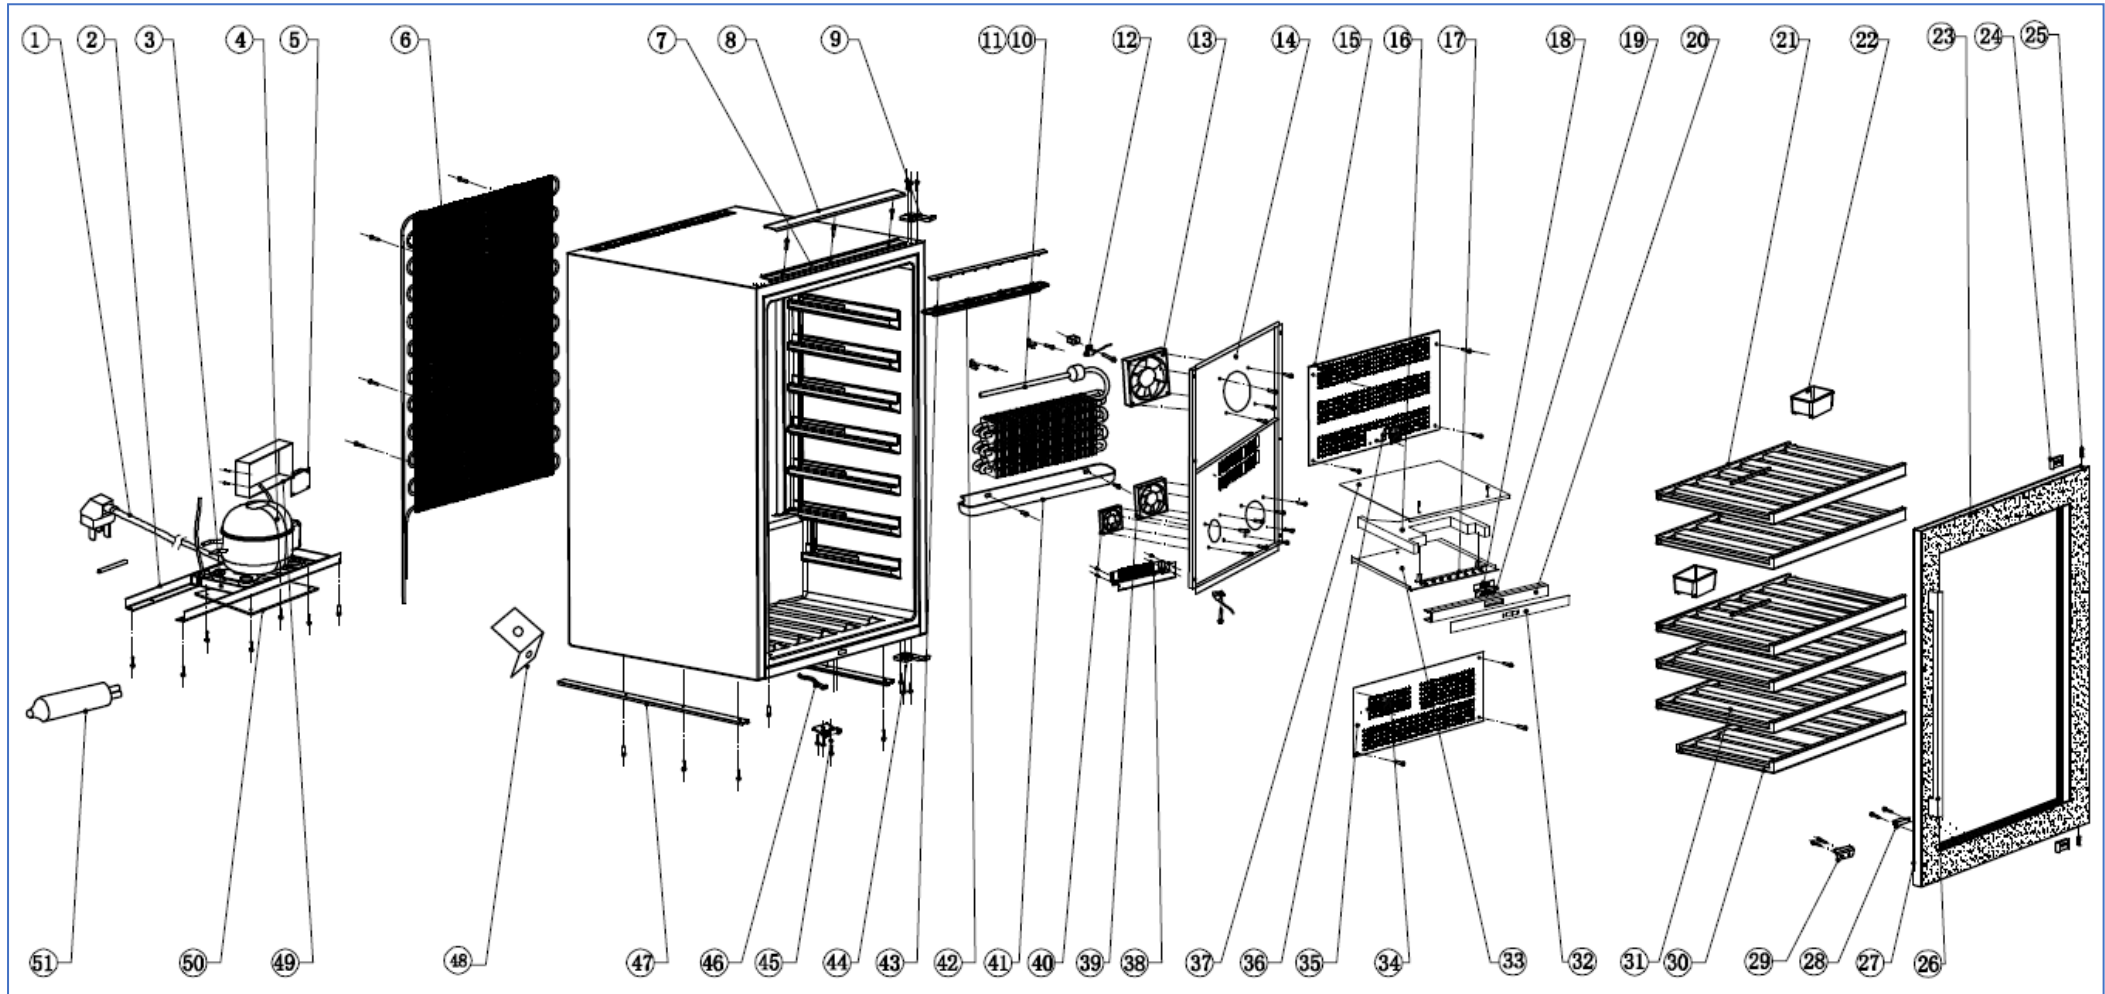

WC6520

Caple 60cm Sense in-column 886H wine cabinet

Technical Manual

WC6520

Caple 60cm Sense in-column 886H wine cabinet

WC6520

Caple 60cm Sense in-column 886H wine cabinet

| Item | Part Number | Description                      | Quantity |
|------|-------------|----------------------------------|----------|
| 1    | DG2-14      | Power cord                       | 1        |
| 2    | DG22-476    | Support bar of tank water        | 2        |
| 3    | DG13-447    | Water box                        | 1        |
| 4    | DG1-119     | Compressor                       | 1        |
| 5    | DG3-312-3   | PCB board                        | 1        |
| 6    | DG11-41     | Condenser                        | 1        |
| 7    | DG13-473    | Limiting bar(B)                  | 1        |
| 8    | DG13-472    | Limiting bar(A)                  | 1        |
| 9    | DG14-206    | Top hinge                        | 1        |
| 10   | DG12-1-4    | Evaporator                       | 1        |
| 11   | DG12-6.1    | Air-circulating pipe             | 1        |
| 12   | DG20-1      | Wire clamp                       | 1        |
|      | DG8-8       | Sensor                           | 1        |
| 13   | DG7-48      | Evaporator fan                   | 1        |
| 14   | DG22-498-1  | Air duct board                   | 1        |
| 15   | DG22-3373   | Upper panel for air-leaded board | 1        |
| 16   | DG18-98     | Foam                             | 1        |
| 17   | DG3-18-W    | LED Light                        | 1        |
| 18   | DG3-004-2   | Display                          | 1        |
| 19   | DG13-3063   | Display support                  | 1        |
| 20   | DG13-3129   | Display board box                | 1        |
| 21   | DG15-305    | Wooden shelf                     | 2        |
| 22   | DG13-1.2    | Humid box                        | 2        |
| 23   | DG23-380    | Door                             | 1        |
| 24   | DG13-3179   | Hinge pin cover                  | 2        |
| 25   | DG22-475    | Axis                             | 2        |
| 26   | DG22-3490-3 | Handle                           | 1        |
| 27   | M147-005    | Gasket                           | 1        |
| 28   | DG13-3005   | Magnet                           | 1        |
| 29   | DG22-3362   | Support                          | 1        |
| 30   | DG15-306    | Wooden shelf                     | 1        |
| 31   | DG15-312    | Wooden shelf                     | 3        |
| 32   | DG20-473    | Display panel                    | 1        |
| 33   | DG22-3372   | Air duct board B                 | 1        |
| 34   | DG13-198    | Sensor cover                     | 1        |
|      | DG8-8       | Sensor                           | 1        |
| 35   | DG22-3374   | Lower panel for air-leaded board | 1        |