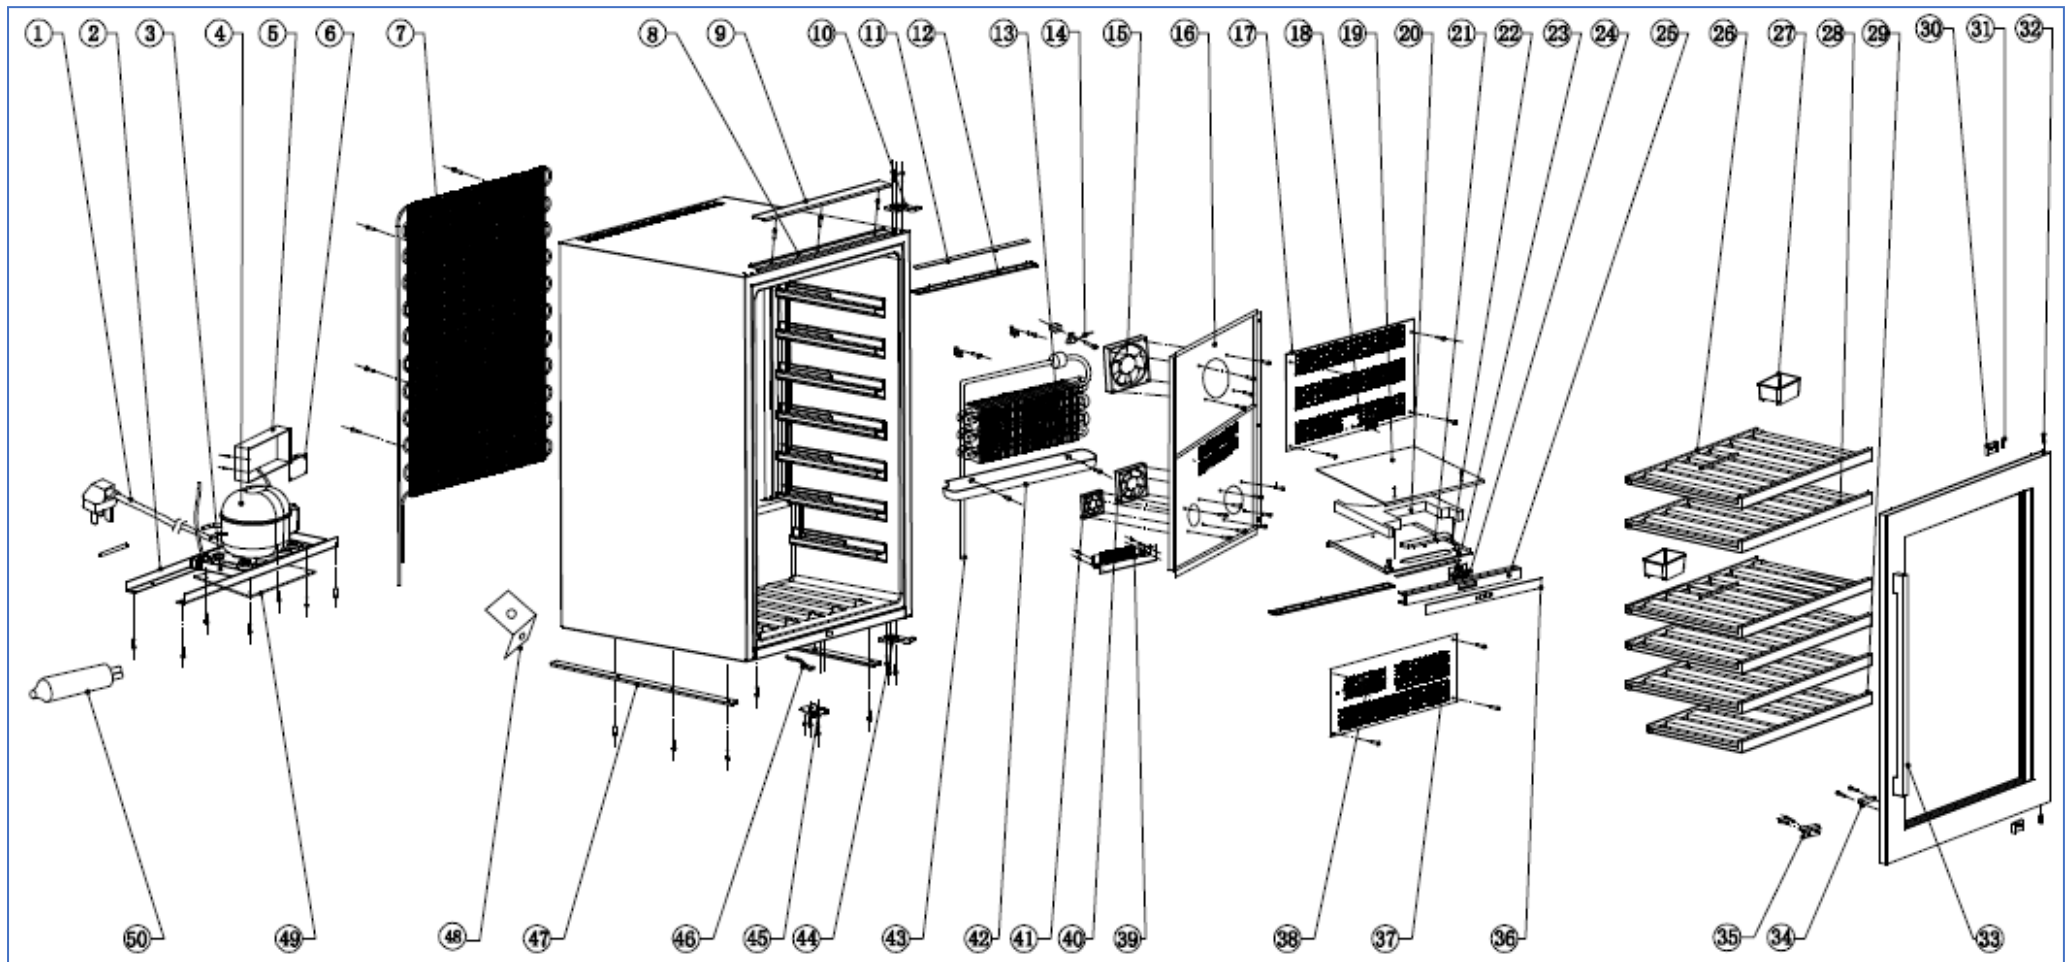

WC6511

Caple 60cm In-column 886H Wine Cabinet Classic

Technical Manual

WC6511

Caple 60cm In-column 886H Wine Cabinet Classic

WC6511

Caple 60cm In-column 886H Wine Cabinet Classic

Item	Part Number	Description	Quantity
1	DG2-14	Power cord	1
2	DG22-476	Support bar of tank water	2
3	DG13-447	Water box	1
4	DG1-108	Compressor	1
5	DG22-3439	Electrical box cover	1
6	DG28-184	PCB board	1
7	DG11-41	Condenser	1
8	DG13-472	Limiting bar(A)	1
9	DG13-473	Limiting bar(B)	1
10	DG14-177	Top hinge	1
11	DG3-250	LED light	2
12	DG13-3116	LED light cover	2
13	DG12-1-4	Evaporator	1
14	DG8-8-W	Sensor	1
15	DG7-48	Evaporator fan	1
16	DG22-498-1	Air duct board	1
17	DG22-3373	Upper panel for air-leaded board	1
18	DG8-8-R	Sensor	1
	DG13-198	Sensor cover	1
19	DG22-3371	Air duct board A	1
20	DG18-98	Foam	1
21	DG13-3115	LED light base	1
22	DG22-3372-1	Air duct board B	1
23	DG28-184	Display board	1
24	DG13-3063	Display support	1
25	DG13-3129	Display board box	1
26	DG15-305	Wooden shelf	2
27	DG13-1.2	Humid box	2
28	DG15-312	Wooden shelf	3
29	DG15-306	Wooden shelf	1
30	DG13-3180	Hinge pin cover	2
31	DG22-3007	Limit axial	2
32	DG22-475	Axis	2
33	DG23-379	Door	1
	M147-005	Gasket	1
	DG22-3490	Handle	1
34	DG13-3005	Magnet	1
35	DG22-3362	Door support	1
36	DG20-473	Display panel	1

WC6511

Caple 60cm In-column 886H Wine Cabinet Classic

Item	Part Number	Description	Quantity
37	DG22-3374	Lower panel for air-leaded board	1
38	DG8-8-Y	Sensor	1
	DG13-198	Sensor cover	1
39	DG11-18	PTC heater	1
40	DG7-55	Fan	1
41	DG7-41-BH	PTC heater fan	1
42	DG13-458	Tank water of airway-board	1
43	DG12-6.1	Air-circulating pipe	1
44	DG14-176	Lower hinge	1
45	DG13-3193	Location-wheel	1
	DG22-3361	Location-plate	1
46	DG9-16-2	Reed switch	1
47	DG13-474	Support bar	2
48	DG14-3.1-1	Capacitance immobility	1
49	DG22-473	Strengthening bracket	1
50	DG11-45	Drier filter	1