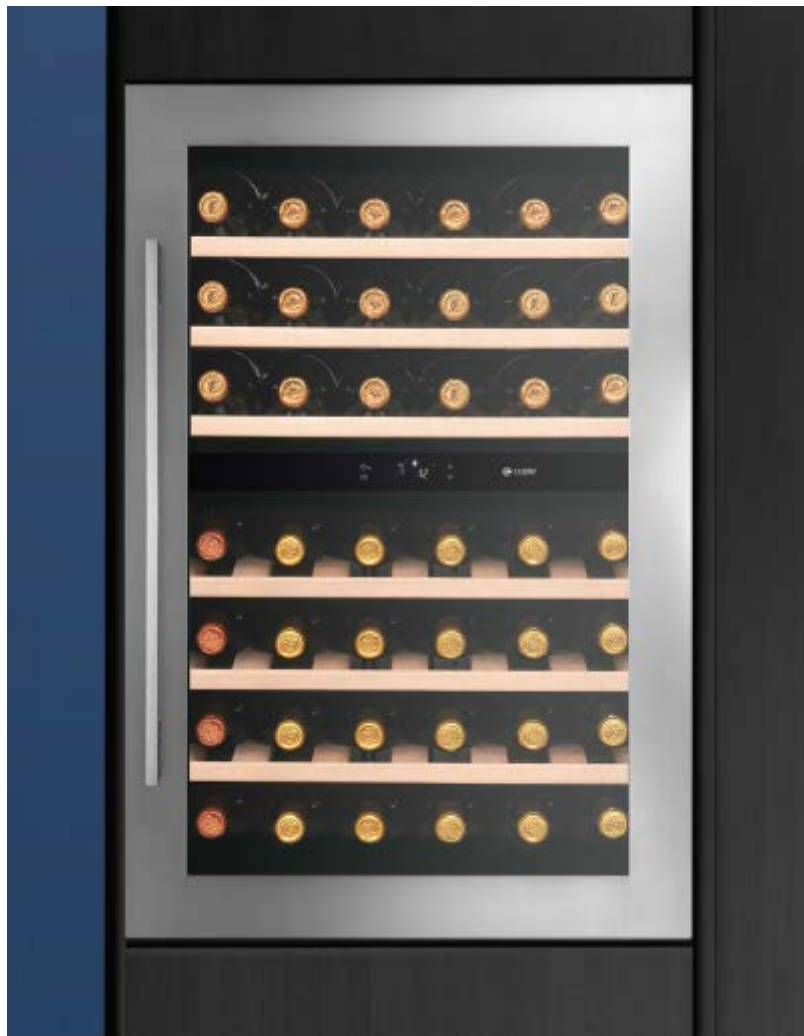

WC6510

Caple Classic 60cm in-column 886H wine cabinet

Technical Manual

WC6510

Caple Classic 60cm in-column 886H wine cabinet

WC6510

Caple Classic 60cm in-column 886H wine cabinet

Item	Part Number	Description	Quantity
1	DG2-14	Power cord	1
2	DG22-476	Support bar of tank water	2
3	DG13-447	Water box	1
4	DG1-119	Compressor	1
5	DG3-312-3	PCB board	1
6	DG11-41	Condenser	1
7	DG13-473	Limiting bar(B)	1
8	DG13-472	Limiting bar(A)	1
9	DG14-177	Top hinge	1
10	DG3-14-W	LED light	1
11	DG13-129	LED light cover	1
12	DG12-1-4	Evaporator	1
13	DG12-6.1	Air-circulating pipe	1
14	DG20-1	Wire clamp	1
	DG8-8	Sensor	1
15	DG7-48	Evaporator fan	1
16	DG22-498-1	Air duct board	1
17	DG22-3373	Upper panel for air-leaded board	1
18	DG8-8	Sensor	1
	DG13-198	Sensor cover	1
19	DG22-3371	Air duct board A	1
20	DG18-98	Foam	1
21	DG3-18-W	LED Light	1
22	DG3-004-2	Display	1
23	DG13-3063	Display support	1
24	DG13-3129	Display board box	1
25	DG15-305	Wooden shelf	2
26	DG13-1.2	Humid box	2
27	DG23-379	Door	1
28	DG13-3180	Hinge pin cover	2
29	DG22-475	Axis	2
30	DG22-3490	Handle	1
31	M147-005	Gasket	1
32	DG13-3005	Magnet	1
33	DG22-3362	Support	1
34	DG15-306	Wooden shelf	1
35	DG15-312	Wooden shelf	3
36	DG20-473	Display panel	1

WC6510

Caple Classic 60cm in-column 886H wine cabinet

Item	Part Number	Description	Quantity
37	DG22-3372	Air duct board B	1
38	DG8-8	Sensor	1
	DG13-198	Sensor cover	1
39	DG22-3374	Lower panel for air-leaded board	1
40	DG11-18	PTC heater	1
41	DG7-55	Fan	1
42	DG7-41-BH	PTC heater fan	1
43	DG13-458	Tank water of airway-board	1
44	DG14-176	Lower hinge	1
45	DG13-3193	Location-wheel	1
	DG22-3361	Location-plate	1
46	DG9-16-2	Reed switch	1
47	DG13-474	Support bar	2
48	DG14-3.1-1	Capacitance immobility	1
49	DG22-3005	Electrical box cover	1
50	DG22-473	Strengthening bracket	1
51	DG11-45	Drier filter	1

WC6510  
WC6520