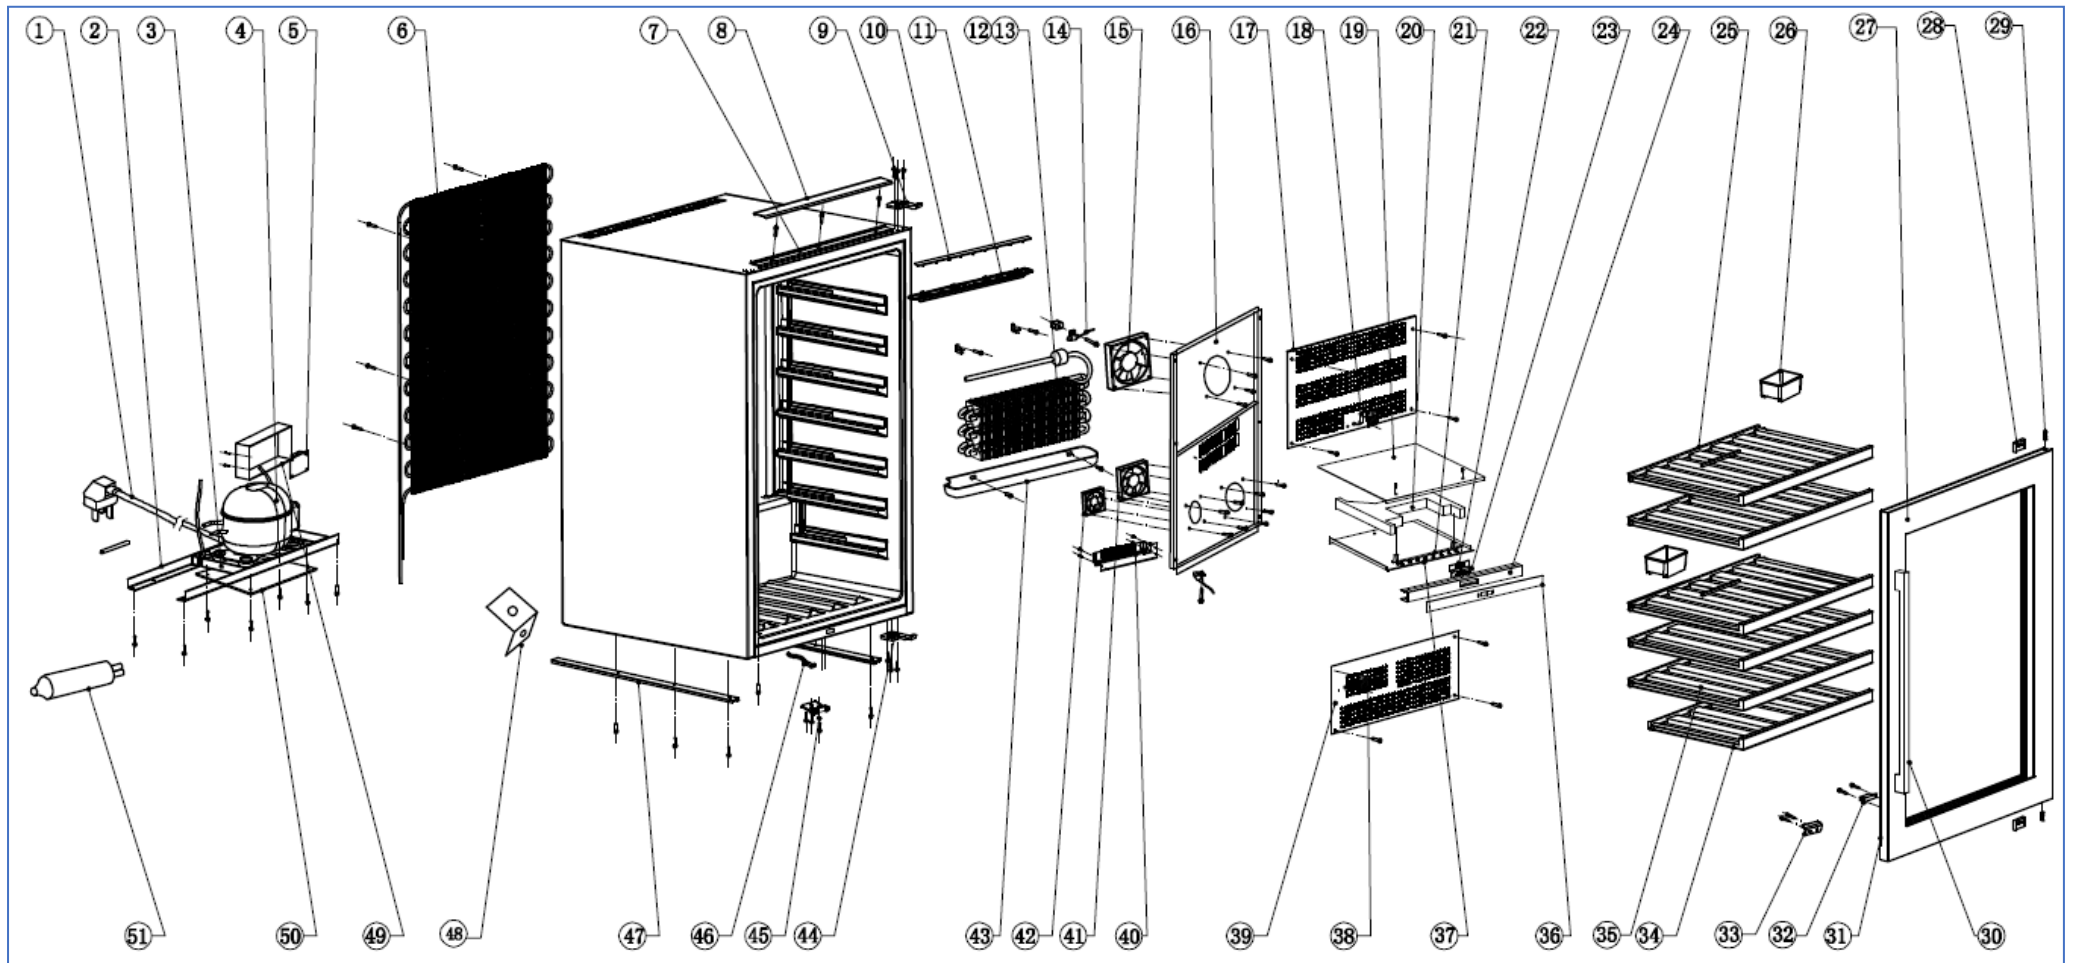

WC6510

Caple Classic 60cm in-column 886H wine cabinet

Technical Manual

WC6510

Caple Classic 60cm in-column 886H wine cabinet

WC6510

Caple Classic 60cm in-column 886H wine cabinet

Item	Part Number	Description	Quantity
1	DG2-14	Power cord	1
2	DG22-476	Support bar of tank water	2
3	DG13-447	Water box	1
4	DG1-119	Compressor	1
5	DG3-312-3	PCB board	1
6	DG11-41	Condenser	1
7	DG13-473	Limiting bar(B)	1
8	DG13-472	Limiting bar(A)	1
9	DG14-177	Top hinge	1
10	DG3-14-W	LED light	1
11	DG13-129	LED light cover	1
12	DG12-1-4	Evaporator	1
13	DG12-6.1	Air-circulating pipe	1
14	DG20-1	Wire clamp	1
	DG8-8	Sensor	1
15	DG7-48	Evaporator fan	1
16	DG22-498-1	Air duct board	1
17	DG22-3373	Upper panel for air-leaded board	1
18	DG8-8	Sensor	1
	DG13-198	Sensor cover	1
19	DG22-3371	Air duct board A	1
20	DG18-98	Foam	1
21	DG3-18-W	LED Light	1
22	DG3-004-2	Display	1
23	DG13-3063	Display support	1
24	DG13-3129	Display board box	1
25	DG15-305	Wooden shelf	2
26	DG13-1.2	Humid box	2
27	DG23-379	Door	1
28	DG13-3180	Hinge pin cover	2
29	DG22-475	Axis	2
30	DG22-3490	Handle	1
31	M147-005	Gasket	1
32	DG13-3005	Magnet	1
33	DG22-3362	Support	1
34	DG15-306	Wooden shelf	1
35	DG15-312	Wooden shelf	3
36	DG20-473	Display panel	1

WC6510

Caple Classic 60cm in-column 886H wine cabinet

Item	Part Number	Description	Quantity
37	DG22-3372	Air duct board B	1
38	DG8-8	Sensor	1
	DG13-198	Sensor cover	1
39	DG22-3374	Lower panel for air-leaded board	1
40	DG11-18	PTC heater	1
41	DG7-55	Fan	1
42	DG7-41-BH	PTC heater fan	1
43	DG13-458	Tank water of airway-board	1
44	DG14-176	Lower hinge	1
45	DG13-3193	Location-wheel	1
	DG22-3361	Location-plate	1
46	DG9-16-2	Reed switch	1
47	DG13-474	Support bar	2
48	DG14-3.1-1	Capacitance immobility	1
49	DG22-3005	Electrical box cover	1
50	DG22-473	Strengthening bracket	1
51	DG11-45	Drier filter	1