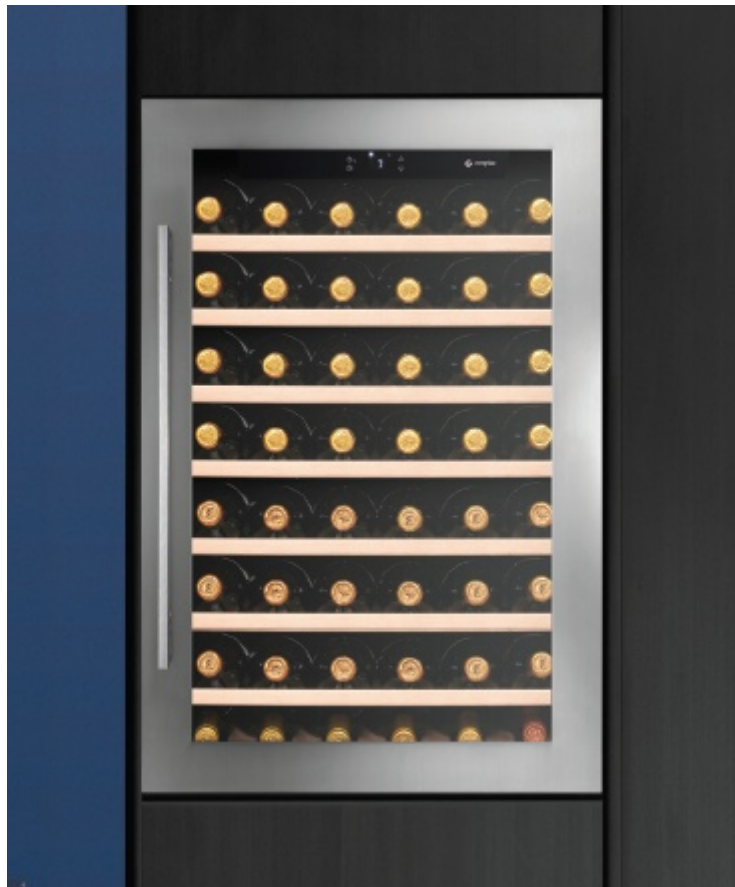

WC6500

Caple Classic 60cm in-column 886H wine cabinet

Technical Manual

WC6500

Caple Classic 60cm in-column 886H wine cabinet

WC6500

Caple Classic 60cm in-column 886H wine cabinet

Item	Part Number	Description	Quantity
1	DG2-14	Power cord	1
2	DG22-476	Support bar of tank water	2
3	DG13-447	Water tank	1
4	DG1-119	Compressor	1
5	DG22-3005	Electrical box cover	1
6	DG3-310-2	PCB board	1
7	DG11-41	Condenser	1
8	DG13-473	Limiting bar (B)	1
9	DG13-472	Limiting bar (A)	1
10	DG14-177	Top hinge	1
11	DG12-1A	Evaporator	1
12	DG12-6.1	Air-circulating pipe	1
13	DG13-7	Support	1
14	DG20-1	Wire clamp	2
15	DG8-25-R	Sensor	1
16	DG7-48	Fan	1
17	DG22-3004	Air duct board	1
18	DG3-223-W	LED light	1
19	DG13-3136	Electrical box	1
20	DG3-005-2	Display board	1
21	DG13-3058	Display support	1
22	DG20-488	Display panel	1
23	DG13-1.2	Humid box	1
24	DG15-305	Wooden shelf	1
25	DG15-312	Wooden shelf	5
26	DG23-379	Door	1
27	DG13-3180	Hinge pin cover	2
28	DG22-475	Axis	2
29	DG22-3490	Handle	1
30	M147-005	Gasket	1
31	DG22-3362	Support	1
32	DG13-3005	Magnet	1
33	DG15-306	Wooden shelf	1
34	DG13-198	Sensor cover	1
35	DG8-8	Sensor	1
36	DG22-3003	Air duct board	1

WC6500

Caple Classic 60cm in-column 886H wine cabinet

Item	Part Number	Description	Quantity
37	DG14-176	Lower hinge	1
38	DG9-16-2	Reed switch	1
39	DG13-3193	Location-wheel	1
	DG22-3361	Location-plate	1
40	DG13-474	Support bar	2
41	DG14-3.1-1	Capacitance immobility	1
42	DG22-473	Strengthening bracket	1
43	DG11-45	Drier filter	1

WC6400 WC6410  
WC6500