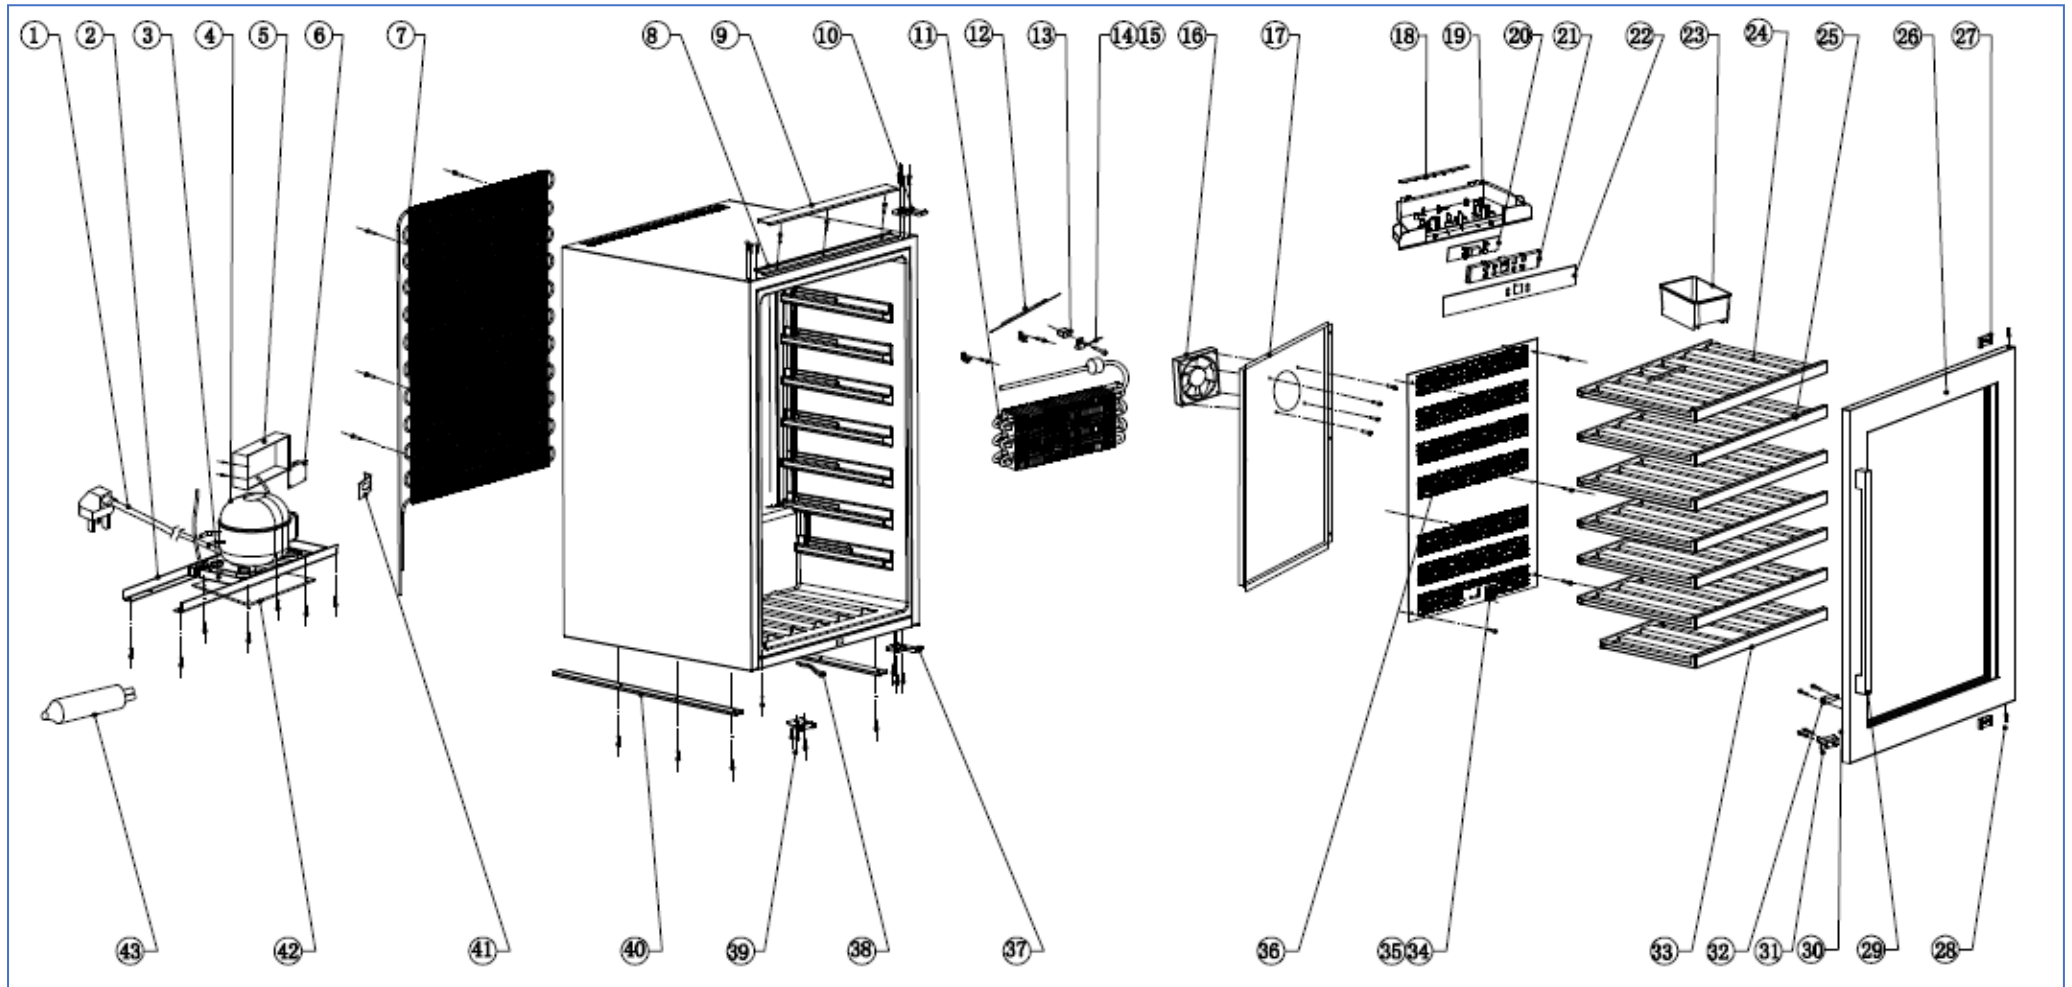

WC6500

Caple Classic 60cm in-column 886H wine cabinet

Technical Manual

WC6500

Caple Classic 60cm in-column 886H wine cabinet

WC6500

Caple Classic 60cm in-column 886H wine cabinet

Item	Part Number	Description	Quantity
1	DG2-14	Power cord	1
2	DG22-476	Support bar of tank water	2
3	DG13-447	Water tank	1
4	DG1-119	Compressor	1
5	DG22-3005	Electrical box cover	1
6	DG3-310-2	PCB board	1
7	DG11-41	Condenser	1
8	DG13-473	Limiting bar (B)	1
9	DG13-472	Limiting bar (A)	1
10	DG14-177	Top hinge	1
11	DG12-1A	Evaporator	1
12	DG12-6.1	Air-circulating pipe	1
13	DG13-7	Support	1
14	DG20-1	Wire clamp	2
15	DG8-25-R	Sensor	1
16	DG7-48	Fan	1
17	DG22-3004	Air duct board	1
18	DG3-223-W	LED light	1
19	DG13-3136	Electrical box	1
20	DG3-005-2	Display board	1
21	DG13-3058	Display support	1
22	DG20-488	Display panel	1
23	DG13-1.2	Humid box	1
24	DG15-305	Wooden shelf	1
25	DG15-312	Wooden shelf	5
26	DG23-379	Door	1
27	DG13-3180	Hinge pin cover	2
28	DG22-475	Axis	2
29	DG22-3490	Handle	1
30	M147-005	Gasket	1
31	DG22-3362	Support	1
32	DG13-3005	Magnet	1
33	DG15-306	Wooden shelf	1
34	DG13-198	Sensor cover	1
35	DG8-8	Sensor	1
36	DG22-3003	Air duct board	1

WC6500

Caple Classic 60cm in-column 886H wine cabinet

Item	Part Number	Description	Quantity
37	DG14-176	Lower hinge	1
38	DG9-16-2	Reed switch	1
39	DG13-3193	Location-wheel	1
	DG22-3361	Location-plate	1
40	DG13-474	Support bar	2
41	DG14-3.1-1	Capacitance immobility	1
42	DG22-473	Strengthening bracket	1
43	DG11-45	Drier filter	1