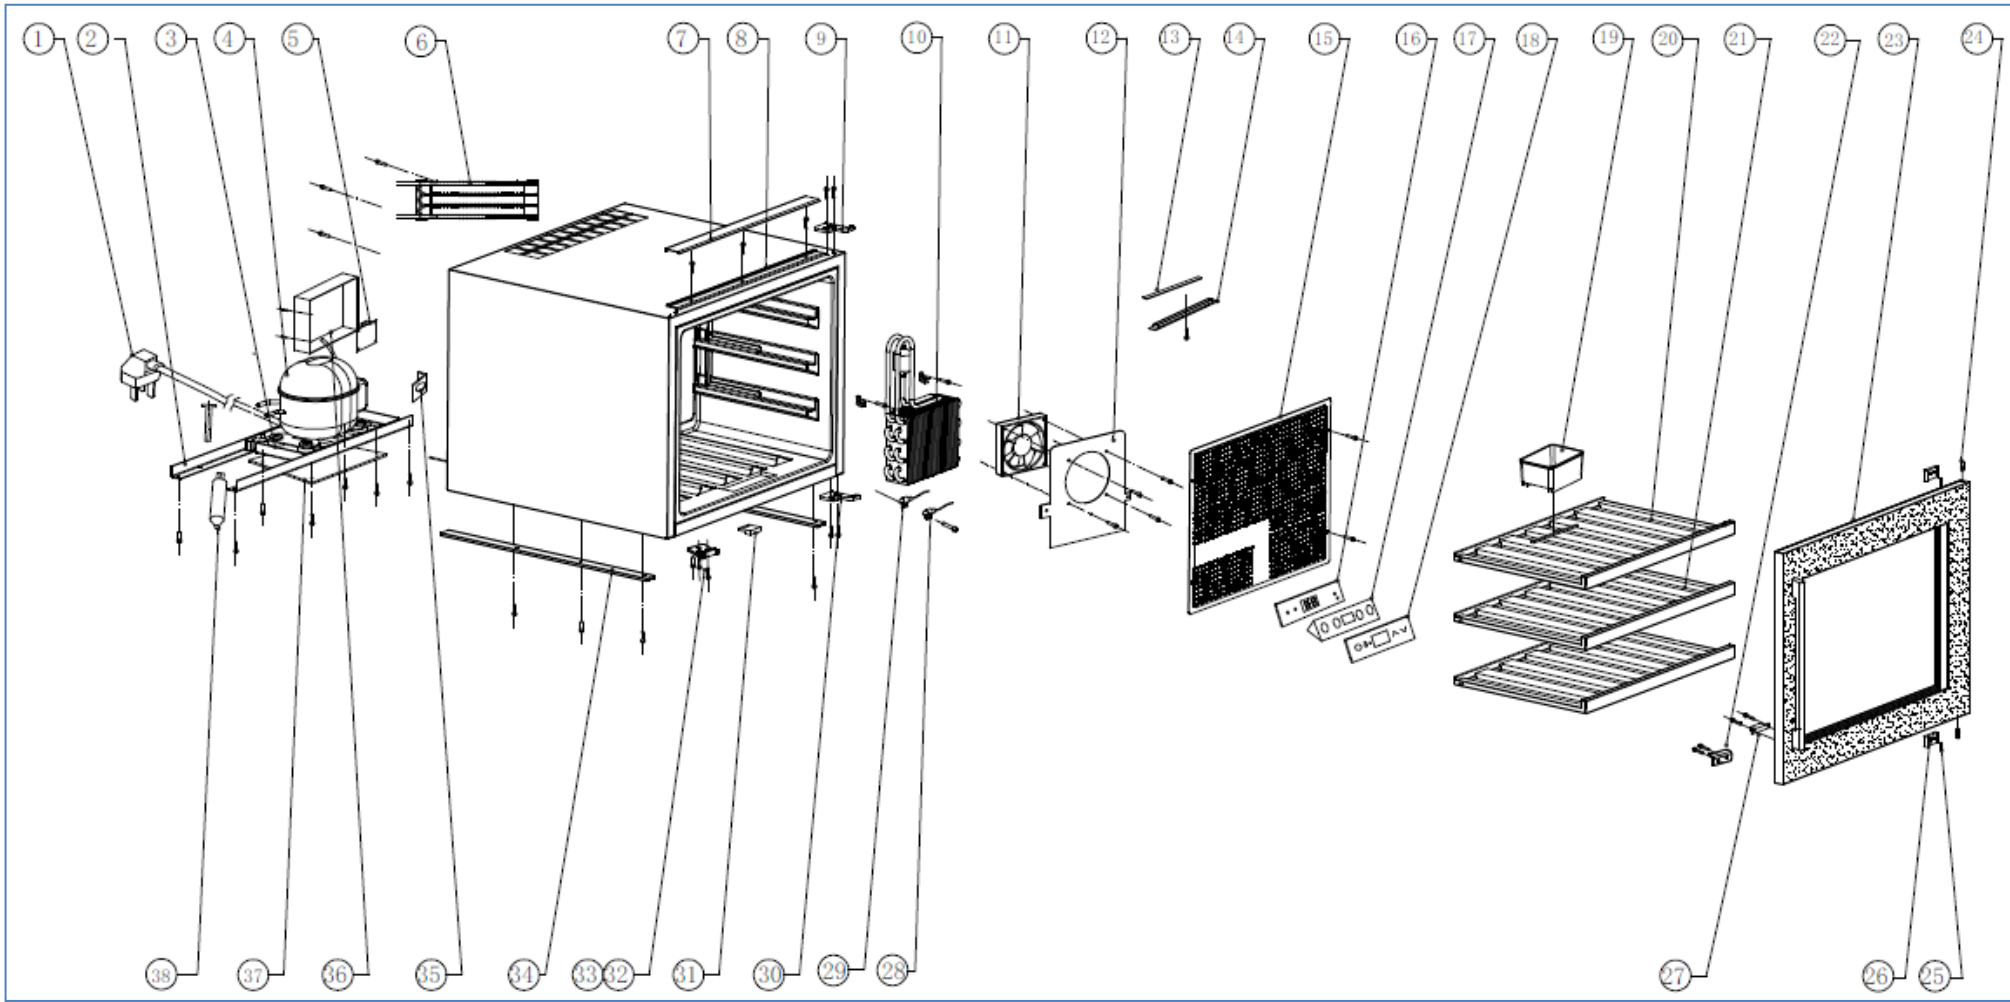

WC6411BG

Caple Sense In-column Wine Cabinet Black Glass

Technical Manual

WC6411BG

Caple Sense In-column Wine Cabinet Black Glass

WC6411BG

Caple Sense In-column Wine Cabinet Black Glass

Item	Part Number	Description	Quantity
1	DG2-14	Power cord	1
2	DG22-476	Support bar of tank water	2
3	DG13-447	Water box	1
4	DG1-108	Compressor	1
5	DG28-183	PCB set	1
6	DG12-91-1	Condenser	1
7	DG13-472	Limiting bar (B)	1
8	DG13-473	Limiting bar (A)	1
9	DG14-206	Top hinge	1
10	DG12-44-7	Evaporator	1
11	DG7-60	Evaporator fan	1
12	DG22-480	Fixing board for fan	1
13	DG3-250	LED light	1
14	DG13-3116	LED cover	1
15	DG22-472	Air duct board	1
16	DG28-183	PCB set	1
17	DG13-3176	Display support	1
	DG13-3178	Waterproof gasket	1
18	DG20-474	Display panel	1
19	DG13-1.2	Humid box	1
20	DG15-307	Wooden shelf	1
21	DG15-310	Wooden shelf	2
22	DG22-3362	Door support	1
23	DG23-378-1	Door	1
	M147-003	Gasket	1
	DG13-3237-B	Handle	1
24	DG22-475	Axis	2
25	DG22-3007	Limit axial	2
26	DG13-3179	Axis buckle	2
27	DG13-3005	Magnet	1
28	DG8-25-R	Sensor	1
29	DG8-25-W	Sensor	1

WC6411BG

Caple Sense In-column Wine Cabinet Black Glass

Item	Part Number	Description	Quantity
30	DG14-207	Lower hinge	1
31	DG9-16-2	Reed switch	1
32	DG13-3193	Location-wheel	1
33	DG22-3361	Location-plate	1
34	DG13-474	Support bar	2
35	DG14-3.1-1	Capacitance immobility	1
36	DG22-479	Electrical box cover	1
37	DG22-473	Strengthening board	1
38	DG11-45	Drier filter	1