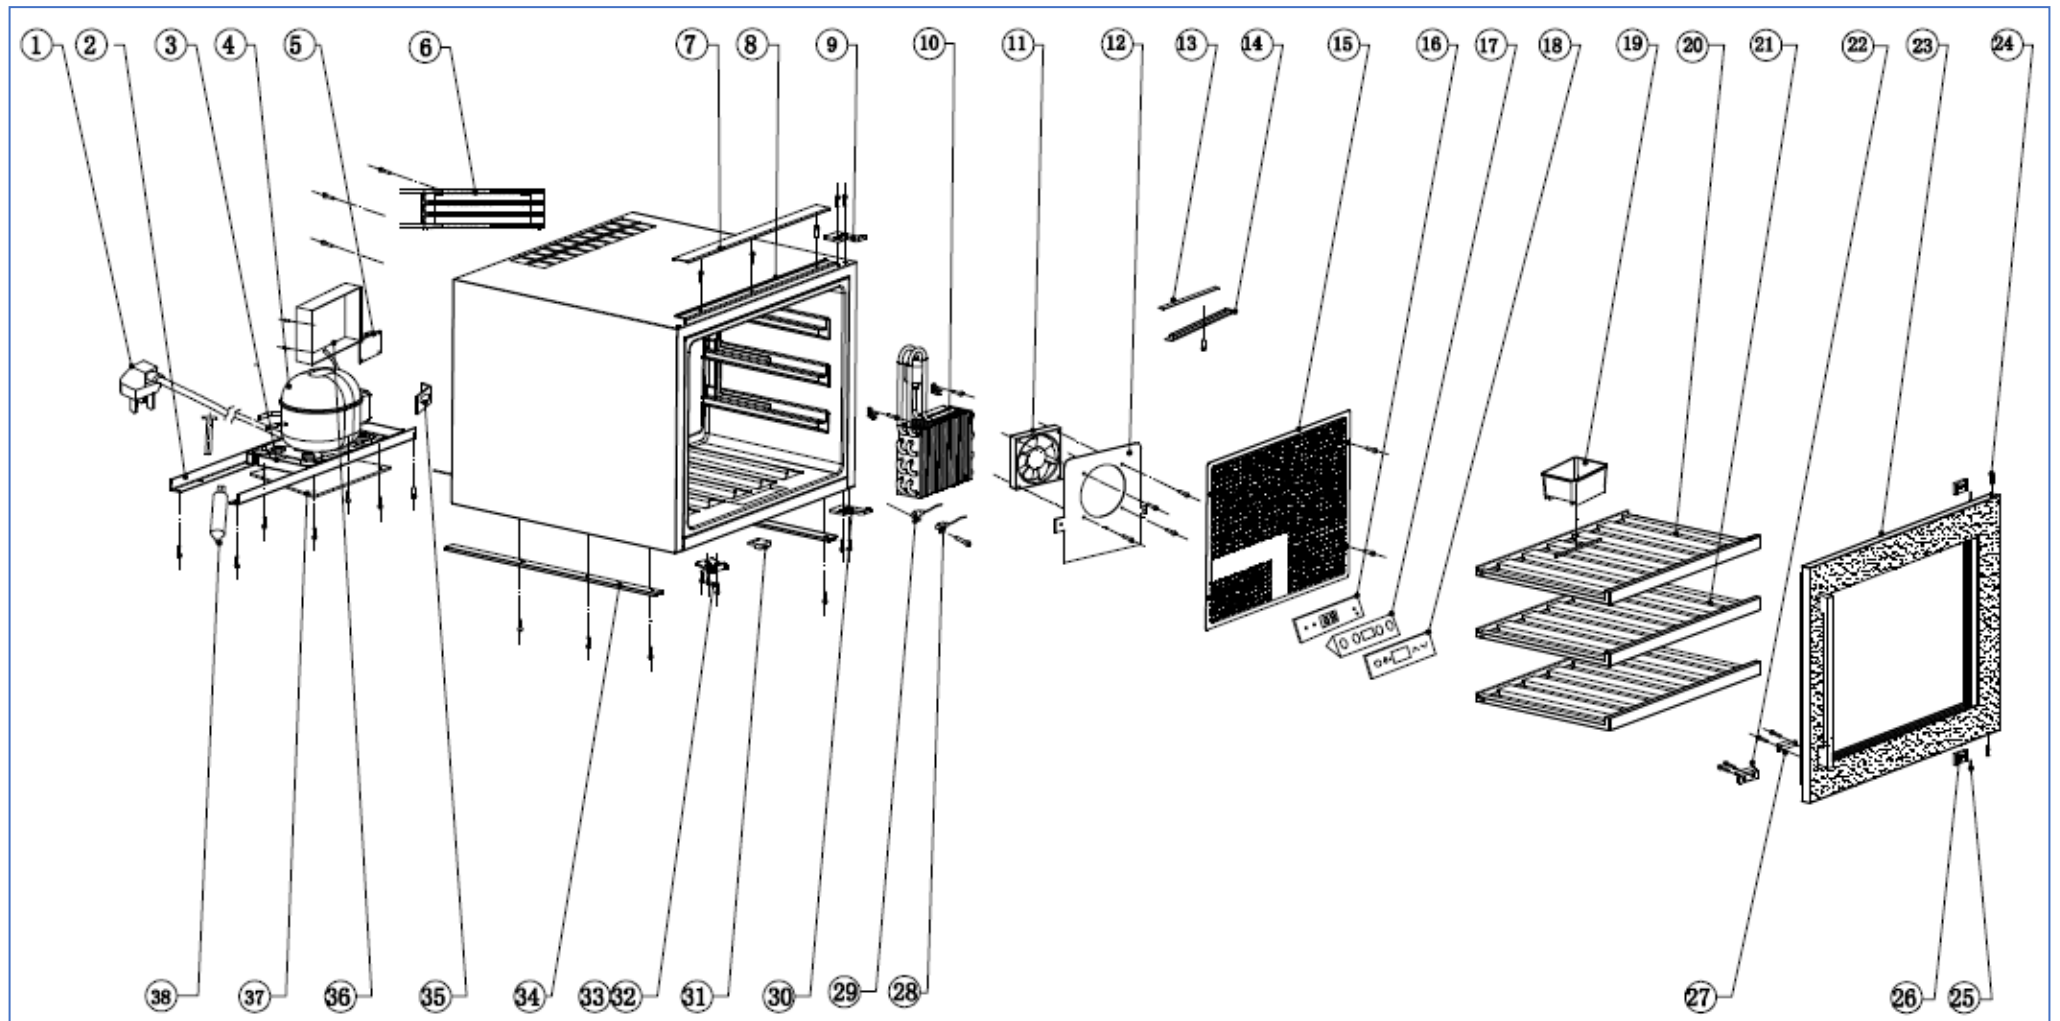

WC6411

Caple 60cm In-column 455H Wine Cabinet Sense

Technical Manual

WC6411

Caple 60cm In-column 455H Wine Cabinet Sense

WC6411

Caple 60cm In-column 455H Wine Cabinet Sense

Item	Part Number	Description	Quantity
1	DG2-14	Power cord	1
2	DG22-476	Support bar of tank water	2
3	DG13-447	Water box	1
4	DG1-108	Compressor	1
5	DG28-183	PCB board	1
6	DG12-91-1	Condenser	1
7	DG13-472	Limiting bar (B)	1
8	DG13-473	Limiting bar (A)	1
9	DG14-206	Top hinge	1
10	DG12-44-7	Evaporator	1
11	DG7-55	Evaporator fan	1
12	DG22-480	Fixing board for fan	1
13	DG3-250	LED light	1
14	DG13-3116	LED cover	1
15	DG22-472	Air duct board	1
16	DG3-006-1	Display board	1
17	DG13-3176	Display support	1
	DG13-3178	Waterproof gasket	1
18	DG28-183	Display panel	1
19	DG13-1.2	Humid box	1
20	DG15-307	Wooden shelf	1
21	DG15-310	Wooden shelf	2
22	DG22-3362	Door support	1
23	DG23-378	Door	1
	M147-003	Gasket	1
	DG13-3237-1	Handle	1
24	DG22-475	Axis	2
25	DG22-3007	Limit axial	2
26	DG13-3179	Axis buckle	2
27	DG13-3005	Magnet	1
28	DG8-25-R	Sensor	1
29	DG8-25-W	Sensor	1
30	DG14-207	Lower hinge	1
31	DG9-16-2	Reed switch	1
32	DG13-3193	Location-wheel	1
33	DG22-3361	Location-plate	1
34	DG13-474	Support bar	2
35	DG14-3.1-1	Capacitance immobility	1
36	DG22-479	Electrical box cover	1
37	DG22-473	Strengthening board	1
38	DG11-45	Drier filter	1