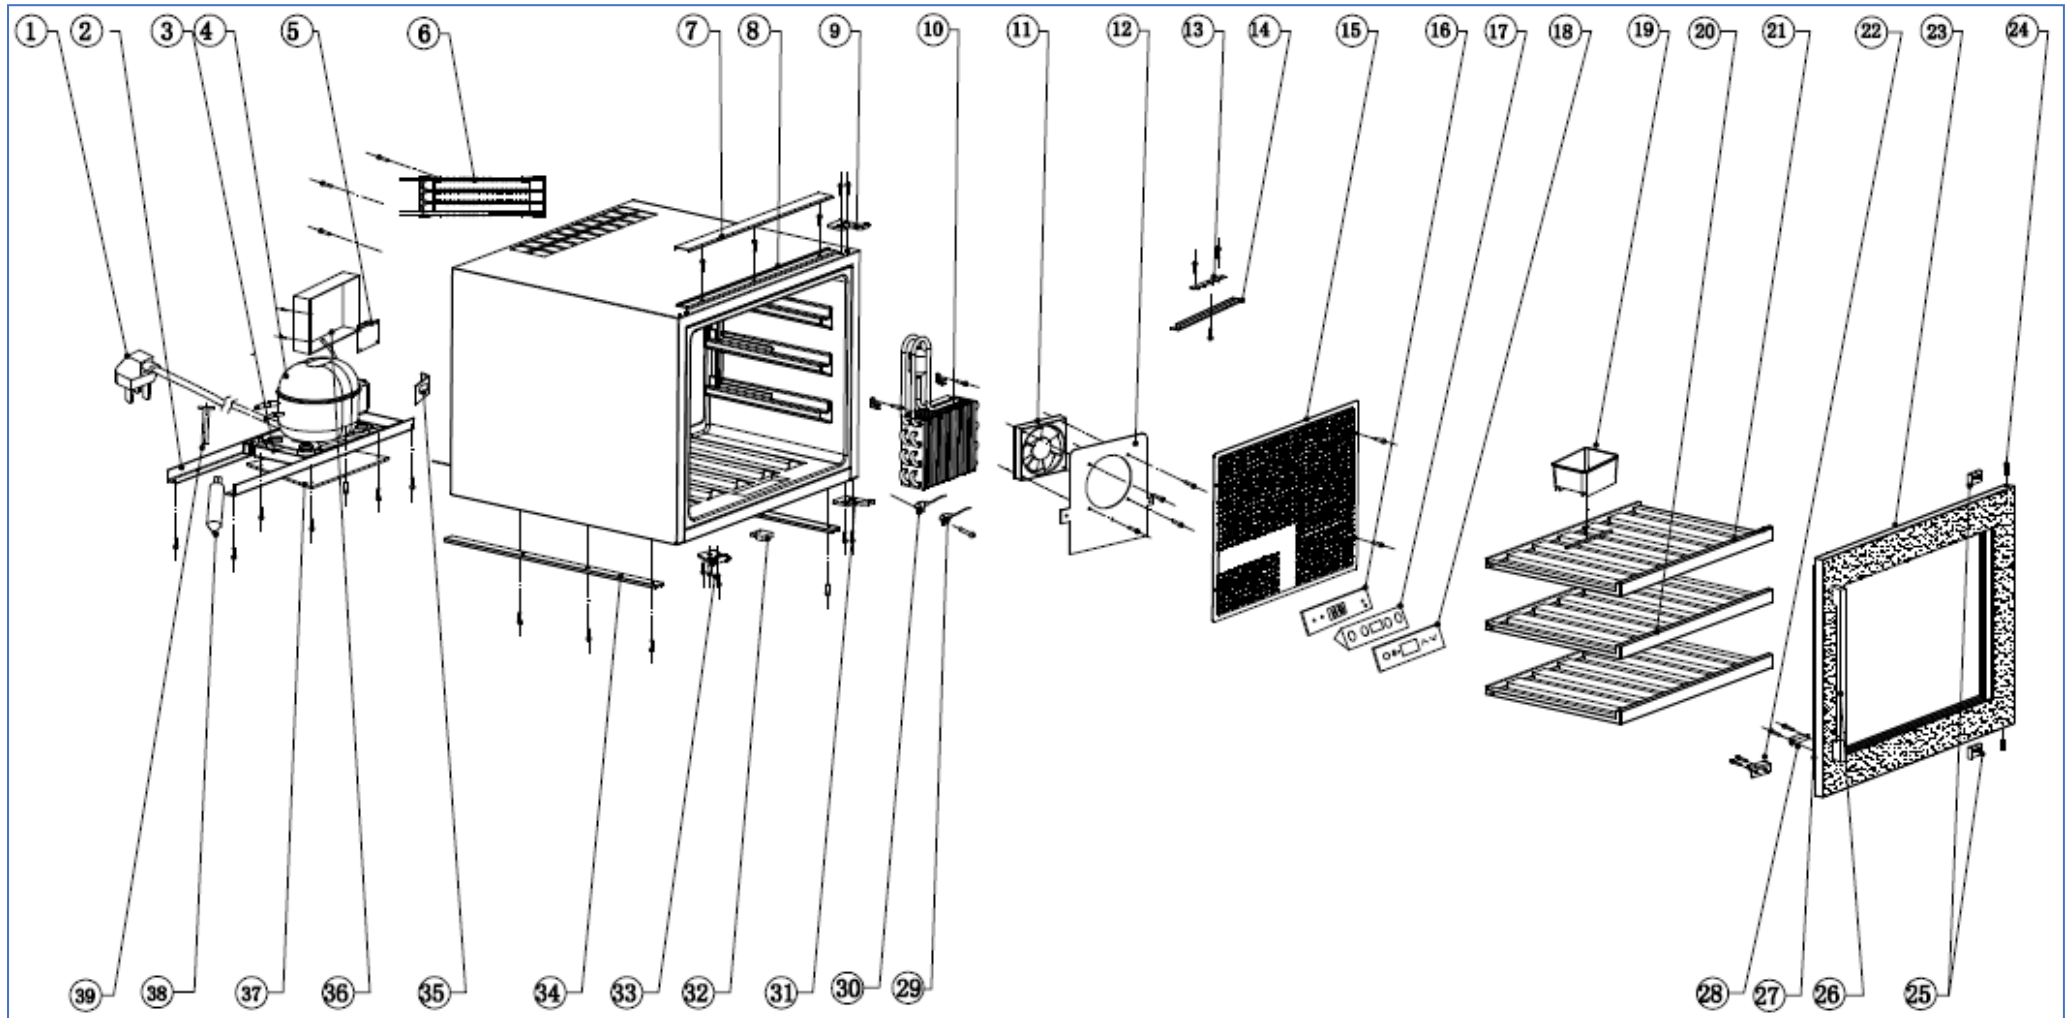

WC6410

Caple Sense 60cm in-column 455H wine cabinet

Technical Manual

WC6410

Caple Sense 60cm in-column 455H wine cabinet

WC6410

Caple Sense 60cm in-column 455H wine cabinet

Item	Part Number	Description	Quantity
1	DG2-14	Power cord	1
2	DG22-476	Support bar of tank water	2
3	DG13-447	Water box	1
4	DG1-108	Compressor	1
5	DG3-310-2	PCB board	1
6	DG12-91-1	Condenser	1
7	DG13-473	Limiting bar(B)	1
8	DG13-472	Limiting bar(A)	1
9	DG14-206	Top hinge	1
10	DG12-44-1	Evaporator	1
11	DG7-55	Evaporator fan	1
12	DG22-480	Fixing board for fan	1
13	DG3-1022.1	LED light	1
14	DG13-1049	LED cover	1
	DG13-3107	PVC piece	1
15	DG22-472	Air duct board	1
16	DG3-006-1	Display board	1
17	DG13-3176	Display support	1
	DG13-3178	Waterproof gasket	1
18	DG20-474	Display panel	1
19	DG13-1.2	Humid box	1
20	DG15-310	Wooden shelf	2
21	DG15-307	Wooden shelf	1
22	DG22-3362	Support	1
23	DG23-378	Door	1
24	DG22-475	Axis	2
25	DG13-3179	Hinge pin cover	2
26	DG13-3237-1	Handle	1
27	M147-003	Gasket	1
28	DG13-3005	Magnet	1
29	DG20-1	wire clamp	1
	DG8-25-W	Sensor	1
30	DG20-1	wire clamp	1
	DG8-25-R	Sensor	1
31	DG14-207	Lower hinge	1
32	DG9-16-2	Reed switch	1
33	DG13-3193	Location-wheel	1
	DG22-3361	Location-plate	1

WC6410

Caple Sense 60cm in-column 455H wine cabinet

Item	Part Number	Description	Quantity
34	DG13-474	Support bar	2
35	DG14-3.1-1	Capacitance immobility	1
36	DG22-479	Electrical box cover	1
37	DG22-473	Strengthening board	1
38	DG11-45	Drier	1
39	DG13-192-1	Support of drier filter	1