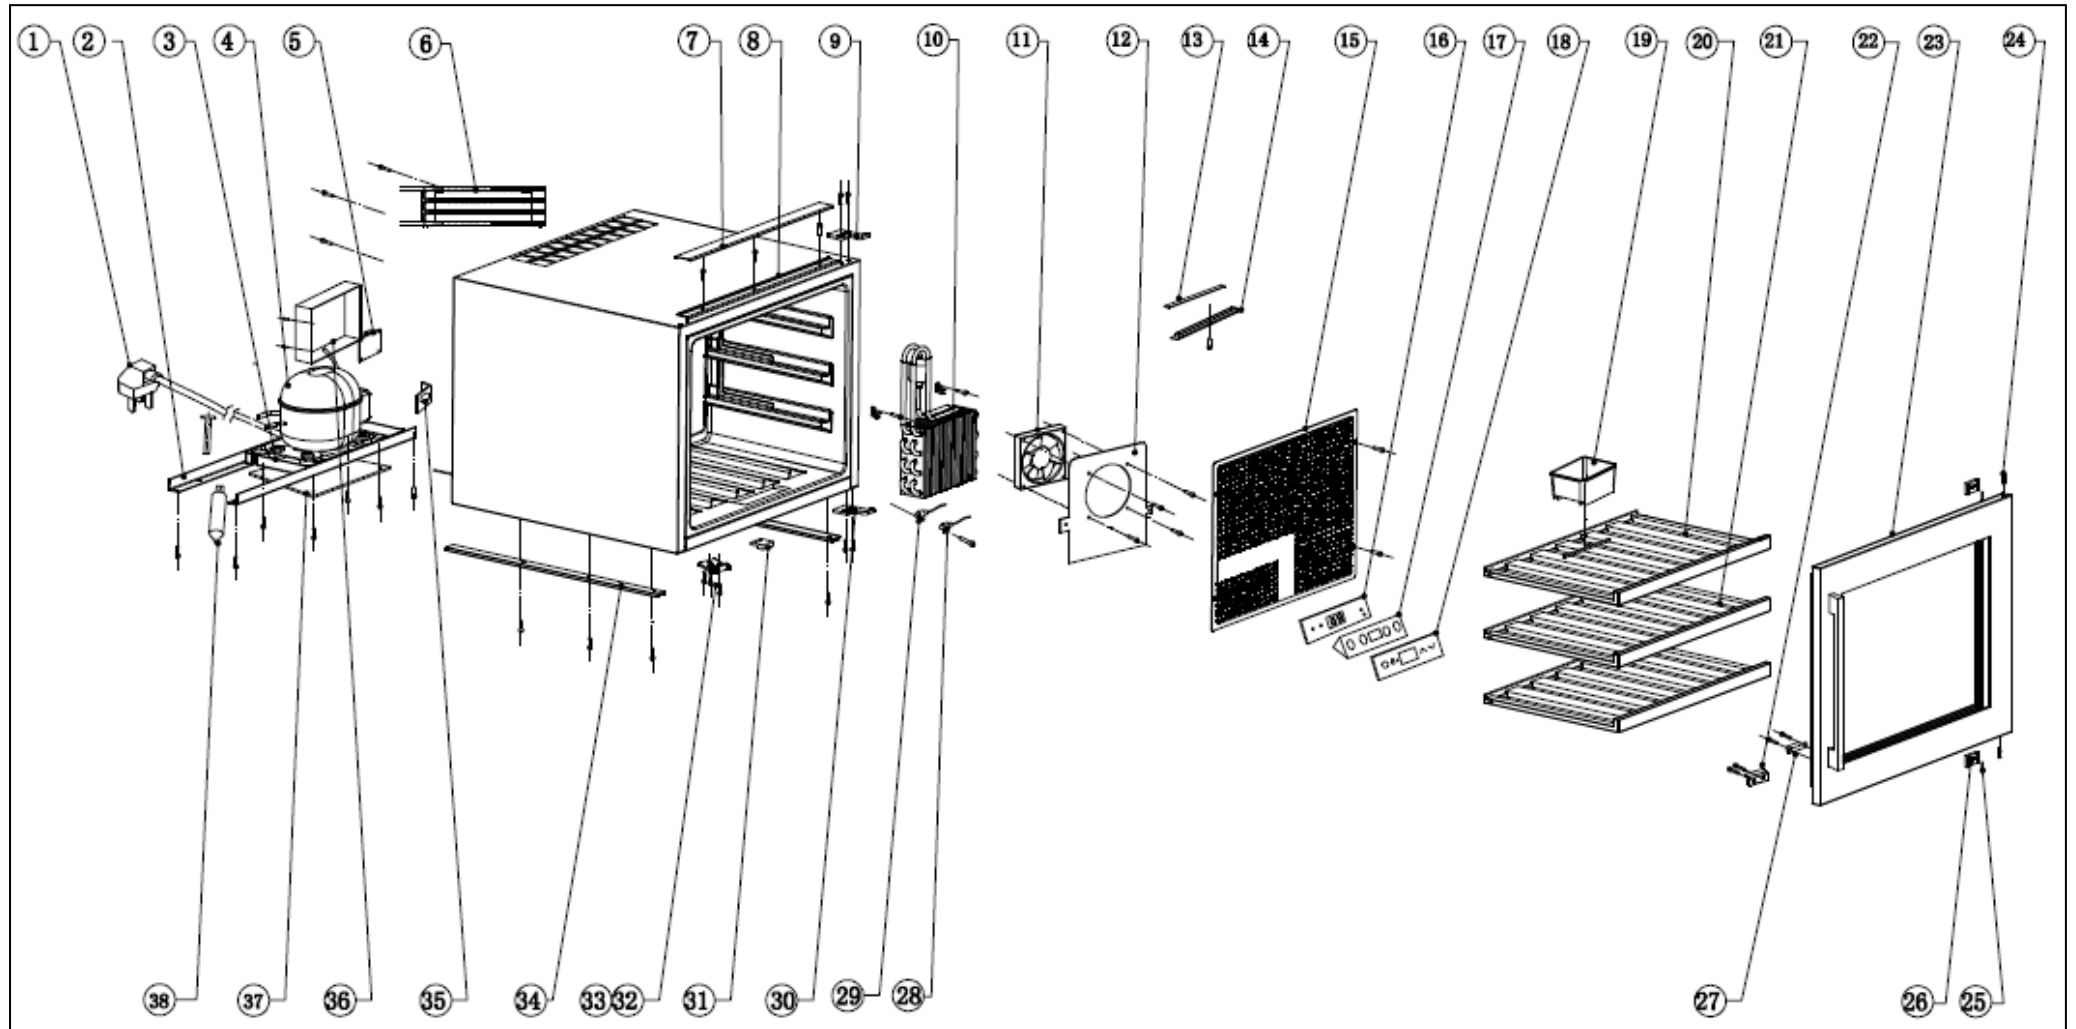

WC6401

Caple 60cm In-column Wine Cabinet Classic

Technical Manual

WC6401

Caple 60cm In-column Wine Cabinet Classic

WC6401

Caple 60cm In-column Wine Cabinet Classic

Item	Part Number	Description	Quantity
1	DG2-14	Power cord	1
2	DG22-476	Support bar of tank water	2
3	DG13-447	Water box	1
4	DG1-108	Compressor	1
5	DG28-183	PCB board	1
6	DG12-91-1	Condenser	1
7	DG13-472	Limiting bar (B)	1
8	DG13-473	Limiting bar (A)	1
9	DG14-206	Top hinge	1
10	DG12-44-7	Evaporator	1
11	DG7-55	Evaporator fan	1
12	DG22-480	Fixing board for fan	1
13	DG3-250	LED light	1
14	DG13-3116	LED cover	1
15	DG22-472	Air duct board	1
16	DG3-006-1	Display board	1
17	DG13-3176	Display support	1
	DG13-3178	Waterproof gasket	1
18	DG28-183	Display panel	1
19	DG13-1.2	Humid box	1
20	DG15-307	Wooden shelf	1
21	DG15-310	Wooden shelf	2
22	DG22-3362	Door support	1
23	DG23-377	Door	1
	M147-003	Gasket	1
	DG13-3237	Handle	1
24	DG22-475	Axis	2
25	DG22-3007	Limit axial	2
26	DG13-3180	Axis buckle	2
27	DG13-3005	Magnet	1
28	DG8-25-R	Sensor	1
29	DG8-25-W	Sensor	1
30	DG14-207	Lower hinge	1
31	DG9-16-2	Reed switch	1
32	DG13-3193	Location-wheel	1
33	DG22-3361	Location-plate	1
34	DG13-474	Support bar	2
35	DG14-3.1-1	Capacitance immobility	1
36	DG22-479	Electrical box cover	1
37	DG22-473	Strengthening board	1
38	DG11-45	Drier filter	1