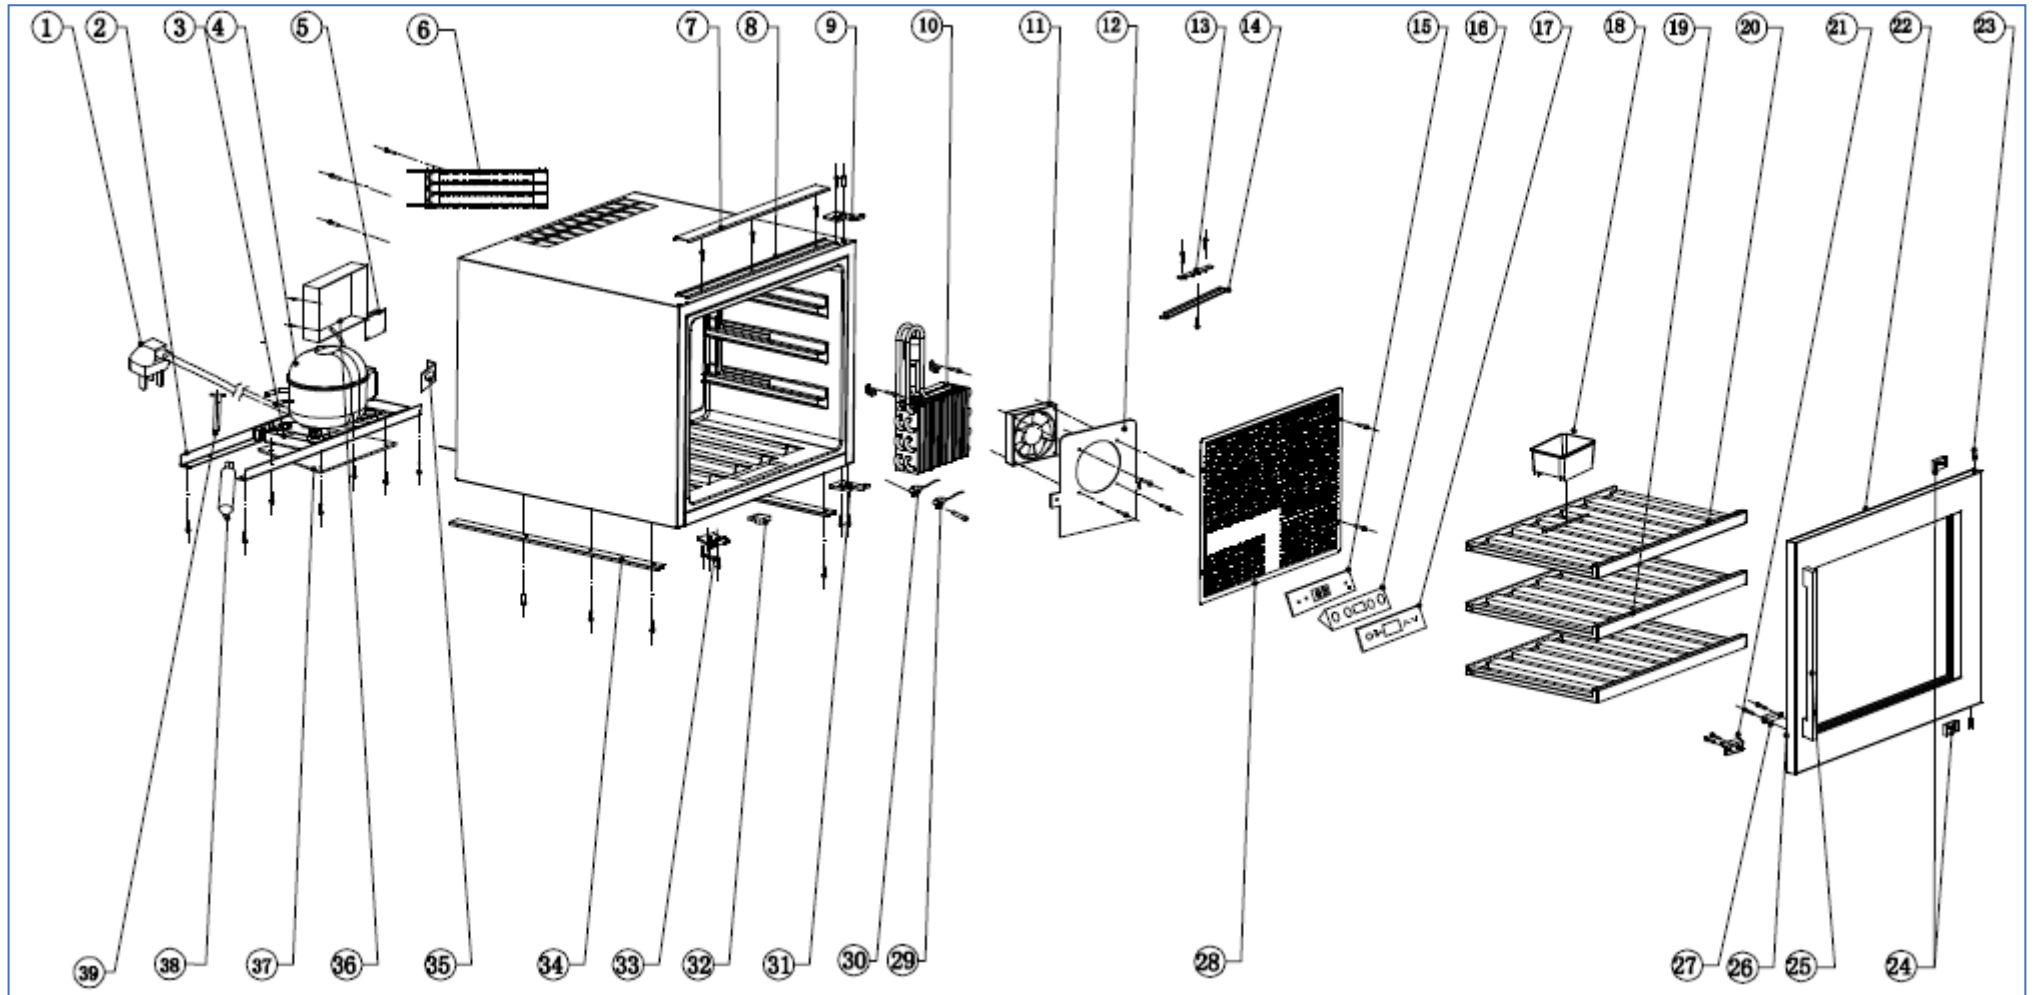

WC6400

Caple Classic 60cm in-column 455H wine cabinet

Technical Manual

WC6400

Caple Classic 60cm in-column 455H wine cabinet

WC6400

Caple Classic 60cm in-column 455H wine cabinet

Item	Part Number	Description	Quantity
1	DG2-14	Power cord	1
2	DG22-476	Support bar of tank water	2
3	DG13-447	Water box	1
4	DG1-108	Compressor	1
5	DG3-310-2	PCB board	1
6	DG12-91-1	Condenser	1
7	DG13-473	Limiting bar(B)	1
8	DG13-472	Limiting bar(A)	1
9	DG14-177	Top hinge	1
10	DG12-44-1	Evaporator	1
11	DG7-55	Evaporator fan	1
12	DG22-480	Fixing board for fan	1
13	DG3-1022.1	LED light	1
14	DG13-1049	LED cover	1
	DG13-3107	PVC piece	1
15	DG3-006-1	Display board	1
16	DG13-3176	Display support	1
	DG13-3178	Waterproof gasket	1
17	DG20-474	Display panel	1
18	DG13-1.2	Humid box	1
19	DG15-310	Wooden shelf	2
20	DG15-307	Wooden shelf	1
21	DG22-3362	Support	1
22	DG23-377	Door	1
23	DG22-475	Axis	2
24	DG13-3180	Hinge pin cover	2
25	DG13-3237	Handle	1
26	M147-003	Gasket	1
27	DG13-3005	Magnet	1
28	DG22-472	Air duct board	1
29	DG20-1	wire clamp	1
	DG8-25-W	Sensor	1
30	DG20-1	wire clamp	1
	DG8-25-R	Sensor	1
31	DG14-176	Lower hinge	1
32	DG9-16-2	Reed switch	1
33	DG13-3193	Location-wheel	1
	DG22-3361	Location-plate	1

WC6400

Caple Classic 60cm in-column 455H wine cabinet

Item	Part No.	Description	Quantity
34	DG13-474	Support bar	2
34	DG14-3.1-1	Capacitance immobility	1
36	DG22-479	Electrical box cover	1
37	DG22-473	Strengthening board	1
38	DG11-45	Drier filter	1
39	DG13-192-1	Support of drier filter	1