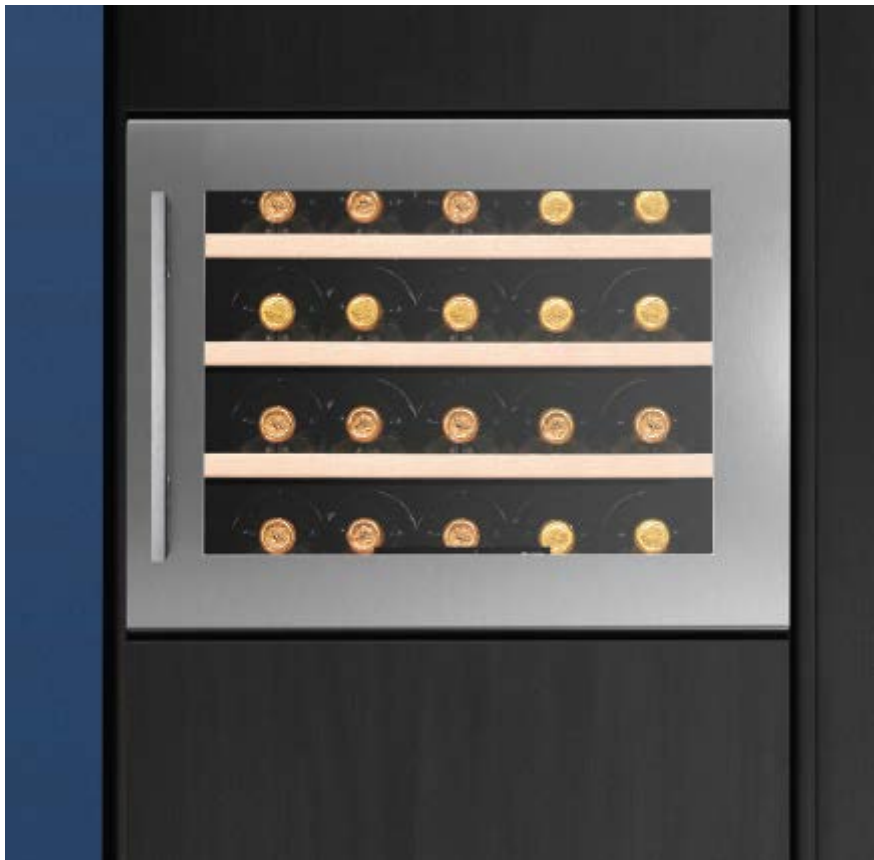

WC6400

Caple Classic 60cm in-column 455H wine cabinet

Technical Manual

WC6400

Caple Classic 60cm in-column 455H wine cabinet

WC6400

Caple Classic 60cm in-column 455H wine cabinet

Item	Part Number	Description	Quantity
1	DG2-14	Power cord	1
2	DG22-476	Support bar of tank water	2
3	DG13-447	Water box	1
4	DG1-108	Compressor	1
5	DG3-310-2	PCB board	1
6	DG12-91-1	Condenser	1
7	DG13-473	Limiting bar(B)	1
8	DG13-472	Limiting bar(A)	1
9	DG14-177	Top hinge	1
10	DG12-44-1	Evaporator	1
11	DG7-55	Evaporator fan	1
12	DG22-480	Fixing board for fan	1
13	DG3-1022.1	LED light	1
14	DG13-1049	LED cover	1
	DG13-3107	PVC piece	1
15	DG3-006-1	Display board	1
16	DG13-3176	Display support	1
	DG13-3178	Waterproof gasket	1
17	DG20-474	Display panel	1
18	DG13-1.2	Humid box	1
19	DG15-310	Wooden shelf	2
20	DG15-307	Wooden shelf	1
21	DG22-3362	Support	1
22	DG23-377	Door	1
23	DG22-475	Axis	2
24	DG13-3180	Hinge pin cover	2
25	DG13-3237	Handle	1
26	M147-003	Gasket	1
27	DG13-3005	Magnet	1
28	DG22-472	Air duct board	1
29	DG20-1	wire clamp	1
	DG8-25-W	Sensor	1
30	DG20-1	wire clamp	1
	DG8-25-R	Sensor	1
31	DG14-176	Lower hinge	1
32	DG9-16-2	Reed switch	1
33	DG13-3193	Location-wheel	1
	DG22-3361	Location-plate	1

WC6400

Caple Classic 60cm in-column 455H wine cabinet

Item	Part No.	Description	Quantity
34	DG13-474	Support bar	2
34	DG14-3.1-1	Capacitance immobility	1
36	DG22-479	Electrical box cover	1
37	DG22-473	Strengthening board	1
38	DG11-45	Drier filter	1
39	DG13-192-1	Support of drier filter	1