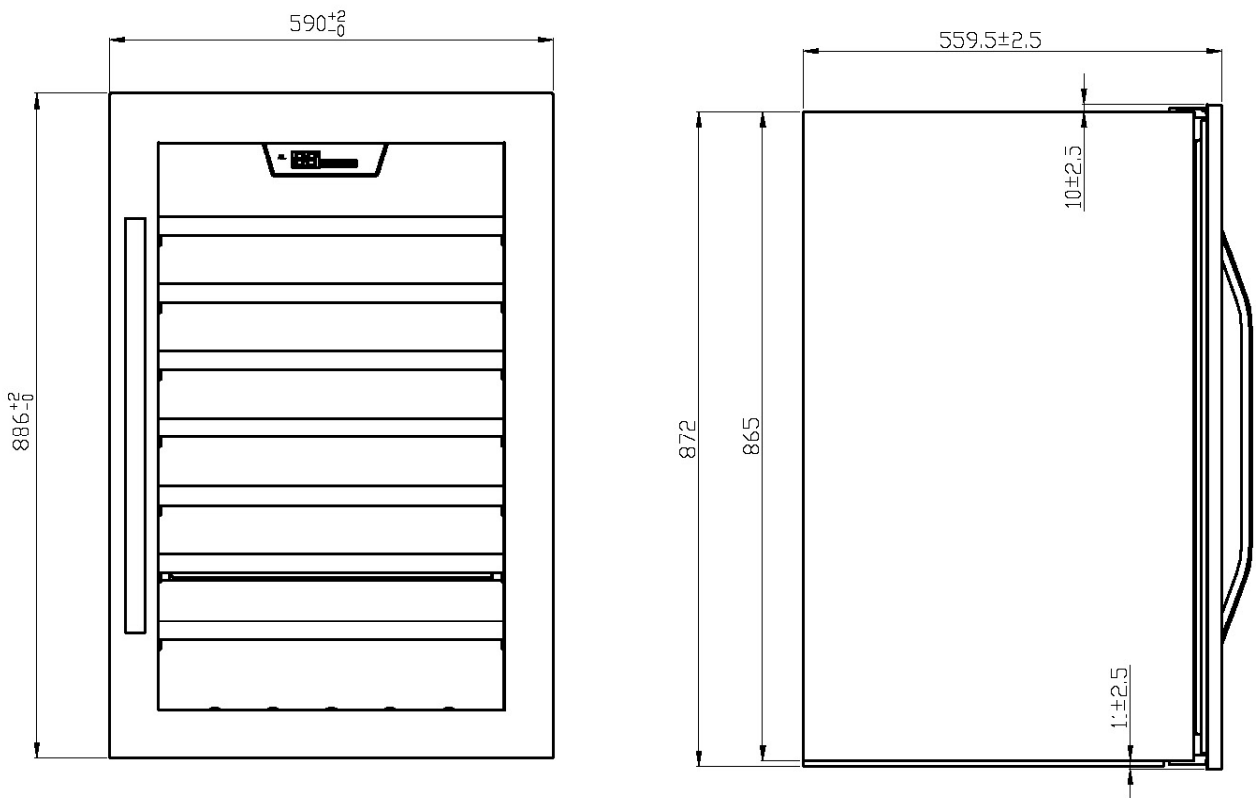

WC6117

Caple in-column wine cabinet

Technical information

WC6117

Caple in-column wine cabinet

Top View

WC6117

Capele in-column wine cabinet

WC6117

Capele in-column wine cabinet

WC6117 - Caple in-column wine cabinet

Item	Part Code	Description	Qty
1	DG2-14	Power cord	1
2	DG22-476	Support bar of Water tank	2
3	DG13-447	Water tank	1
4A	DG1-93	Compressor	1
4B	PJ1-002-C	Start Device/Overload Protector	1
5	DG3-205	PCB board	1
6	DG6-18	Transformer	1
7	DG11-41	Condenser	1
8	DG26-136	Cabinet	1
9	DG13-473	Fixing bracket B	1
10	DG13-472	Fixing bracket A	1
11	DG14-177	Top hinge	1
12	DG121A	Evaporator	1
13	DG12-6.1	Air-circulating pipe	1
14	DG13-7	Shelf support	1
15A	DG20-1	Wire clamp	2
15B	DG8-7-R	Sensor	1
16	DG7-3.1-BH	Fan	1
17	DG22-3004	Air duct board	1
18	DG3-207-1-W	LED light	1
19	DG13-471	Electrical box	1
20	DG13-470	Electrical box cover	1
21	DG20-387	Display panel film	1
22	DG13-1.2	Humid box	1
23	DG15-179-1	Wooden shelf	1
24	DG15-179	Wooden shelf	5
25	DG15-193	Stainless steel edged	7
26	DG23-176-3	Door	1
27	DG22-475	Axis	2
28	DG22-3064	Handle	1
29	M147-005	Gasket	1
30	DG13-3005	Magnet	1
31	DG15-178	Wooden shelf	1
32	DG13-198	Sensor cover	1
33	DG8-8	Sensor	1
34	DG22-3003	Air duct board	1
35	DG14-176	Lower hinge	1
36	DG9-16	Reed switch	1
37	DG13-474	Support bar	2
38	DG14-3.1-1	Capacitance immobility	1
39	DG22-3005	Power cord box cover	1
40	DG22-473	Strengthening bracket	1
41	DG11-45	Drier filter	1