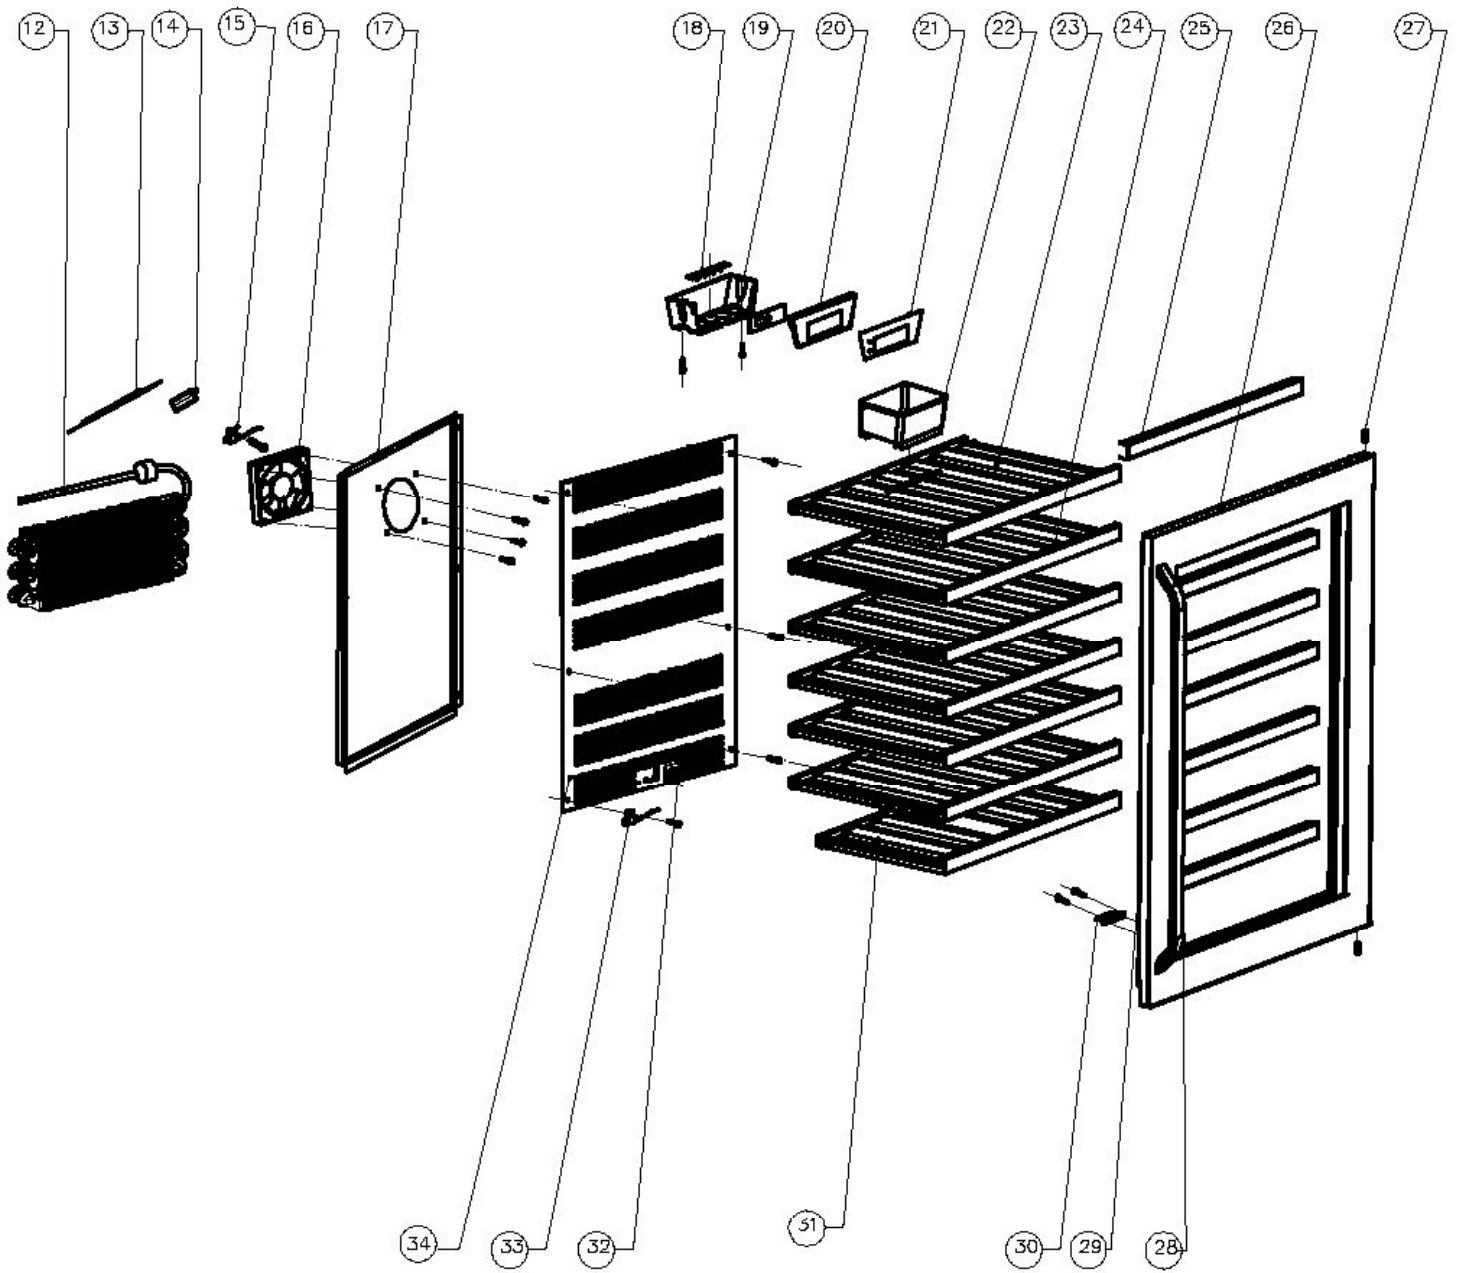

WC6117

Caple in-column wine cabinet

Technical information

WC6117

Caple in-column wine cabinet

Top View

WC6117

Capele in-column wine cabinet

WC6117

Capele in-column wine cabinet

WC6117 - Caple in-column wine cabinet

Item	Part Code	Description	Qty
1	DG2-14	Power cord	1
2	DG22-476	Support bar of Water tank	2
3	DG13-447	Water tank	1
4A	DG1-93	Compressor	1
4B	PJ1-002-C	Start Device/Overload Protector	1
5	DG3-205	PCB board	1
6	DG6-18	Transformer	1
7	DG11-41	Condenser	1
8	DG26-136	Cabinet	1
9	DG13-473	Fixing bracket B	1
10	DG13-472	Fixing bracket A	1
11	DG14-177	Top hinge	1
12	DG121A	Evaporator	1
13	DG12-6.1	Air-circulating pipe	1
14	DG13-7	Shelf support	1
15A	DG20-1	Wire clamp	2
15B	DG8-7-R	Sensor	1
16	DG7-3.1-BH	Fan	1
17	DG22-3004	Air duct board	1
18	DG3-207-1-W	LED light	1
19	DG13-471	Electrical box	1
20	DG13-470	Electrical box cover	1
21	DG20-387	Display panel film	1
22	DG13-1.2	Humid box	1
23	DG15-179-1	Wooden shelf	1
24	DG15-179	Wooden shelf	5
25	DG15-193	Stainless steel edged	7
26	DG23-176-3	Door	1
27	DG22-475	Axis	2
28	DG22-3064	Handle	1
29	M147-005	Gasket	1
30	DG13-3005	Magnet	1
31	DG15-178	Wooden shelf	1
32	DG13-198	Sensor cover	1
33	DG8-8	Sensor	1
34	DG22-3003	Air duct board	1
35	DG14-176	Lower hinge	1
36	DG9-16	Reed switch	1
37	DG13-474	Support bar	2
38	DG14-3.1-1	Capacitance immobility	1
39	DG22-3005	Power cord box cover	1
40	DG22-473	Strengthening bracket	1
41	DG11-45	Drier filter	1

DG13-445 Hinge pin cover

WC6117

Caple in-column wine cabinet