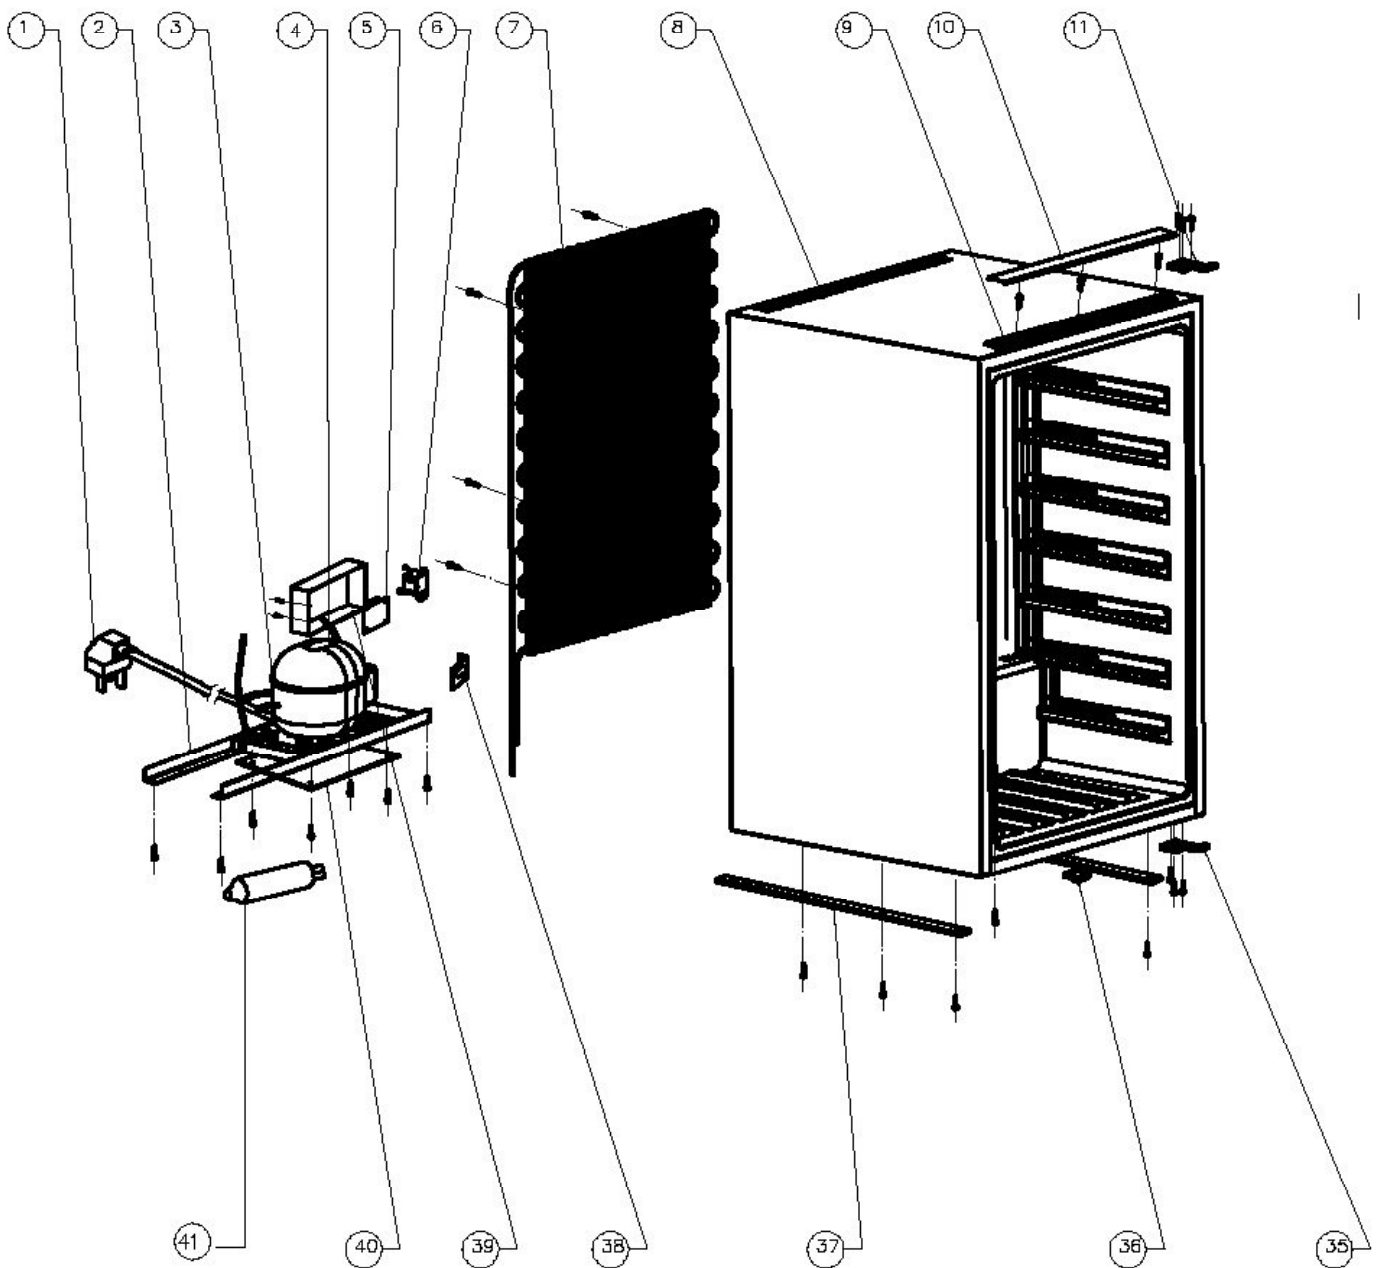

WC6117

Caple in-column wine cabinet

Technical information

WC6117

Caple in-column wine cabinet

Top View

WC6117

Capele in-column wine cabinet

WC6117

Capele in-column wine cabinet

WC6117 - Caple in-column wine cabinet

Item	Part Code	Description	Qty
1	DG2-14	Power cord	1
2	DG22-476	Support bar of Water tank	2
3	DG13-447	Water tank	1
4A	DG1-93	Compressor	1
4B	PJ1-002-C	Start Device/Overload Protector	1
5	DG3-205	PCB board	1
6	DG6-18	Transformer	1
7	DG11-41	Condenser	1
8	DG26-136	Cabinet	1
9	DG13-473	Fixing bracket B	1
10	DG13-472	Fixing bracket A	1
11	DG14-177	Top hinge	1
12	DG121A	Evaporator	1
13	DG12-6.1	Air-circulating pipe	1
14	DG13-7	Shelf support	1
15A	DG20-1	Wire clamp	2
15B	DG8-7-R	Sensor	1
16	DG7-3.1-BH	Fan	1
17	DG22-3004	Air duct board	1
18	DG3-207-1-W	LED light	1
19	DG13-471	Electrical box	1
20	DG13-470	Electrical box cover	1
21	DG20-387	Display panel film	1
22	DG13-1.2	Humid box	1
23	DG15-179-1	Wooden shelf	1
24	DG15-179	Wooden shelf	5
25	DG15-193	Stainless steel edged	7
26	DG23-176-3	Door	1
27	DG22-475	Axis	2
28	DG22-3064	Handle	1
29	M147-005	Gasket	1
30	DG13-3005	Magnet	1
31	DG15-178	Wooden shelf	1
32	DG13-198	Sensor cover	1
33	DG8-8	Sensor	1
34	DG22-3003	Air duct board	1
35	DG14-176	Lower hinge	1
36	DG9-16	Reed switch	1
37	DG13-474	Support bar	2
38	DG14-3.1-1	Capacitance immobility	1
39	DG22-3005	Power cord box cover	1
40	DG22-473	Strengthening bracket	1
41	DG11-45	Drier filter	1

DG13-445 Hinge pin cover

WC6117

Caple in-column wine cabinet