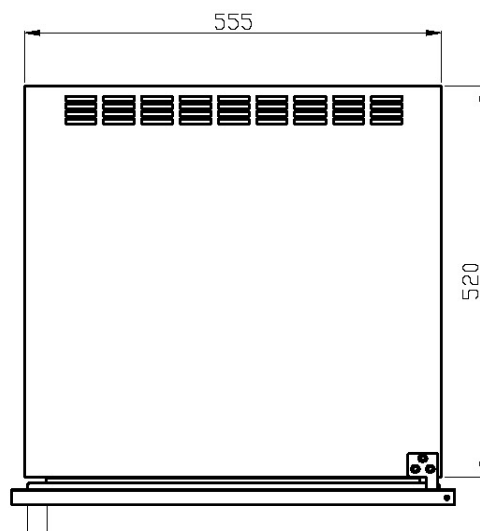

WC6117

Caple in-column wine cabinet

Technical information

WC6117

Caple in-column wine cabinet

Top View

WC6117

Capele in-column wine cabinet

WC6117

Capele in-column wine cabinet

WC6117 - Caple in-column wine cabinet

Item	Part Code	Description	Qty
1	DG2-14	Power cord	1
2	DG22-476	Support bar of Water tank	2
3	DG13-447	Water tank	1
4A	DG1-93	Compressor	1
4B	PJ1-002-C	Start Device/Overload Protector	1
5	DG3-205	PCB board	1
6	DG6-18	Transformer	1
7	DG11-41	Condenser	1
8	DG26-136	Cabinet	1
9	DG13-473	Fixing bracket B	1
10	DG13-472	Fixing bracket A	1
11	DG14-177	Top hinge	1
12	DG121A	Evaporator	1
13	DG12-6.1	Air-circulating pipe	1
14	DG13-7	Shelf support	1
15A	DG20-1	Wire clamp	2
15B	DG8-7-R	Sensor	1
16	DG7-3.1-BH	Fan	1
17	DG22-3004	Air duct board	1
18	DG3-207-1-W	LED light	1
19	DG13-471	Electrical box	1
20	DG13-470	Electrical box cover	1
21	DG20-387	Display panel film	1
22	DG13-1.2	Humid box	1
23	DG15-179-1	Wooden shelf	1
24	DG15-179	Wooden shelf	5
25	DG15-193	Stainless steel edged	7
26	DG23-176-3	Door	1
27	DG22-475	Axis	2
28	DG22-3064	Handle	1
29	M147-005	Gasket	1
30	DG13-3005	Magnet	1
31	DG15-178	Wooden shelf	1
32	DG13-198	Sensor cover	1
33	DG8-8	Sensor	1
34	DG22-3003	Air duct board	1
35	DG14-176	Lower hinge	1
36	DG9-16	Reed switch	1
37	DG13-474	Support bar	2
38	DG14-3.1-1	Capacitance immobility	1
39	DG22-3005	Power cord box cover	1
40	DG22-473	Strengthening bracket	1
41	DG11-45	Drier filter	1