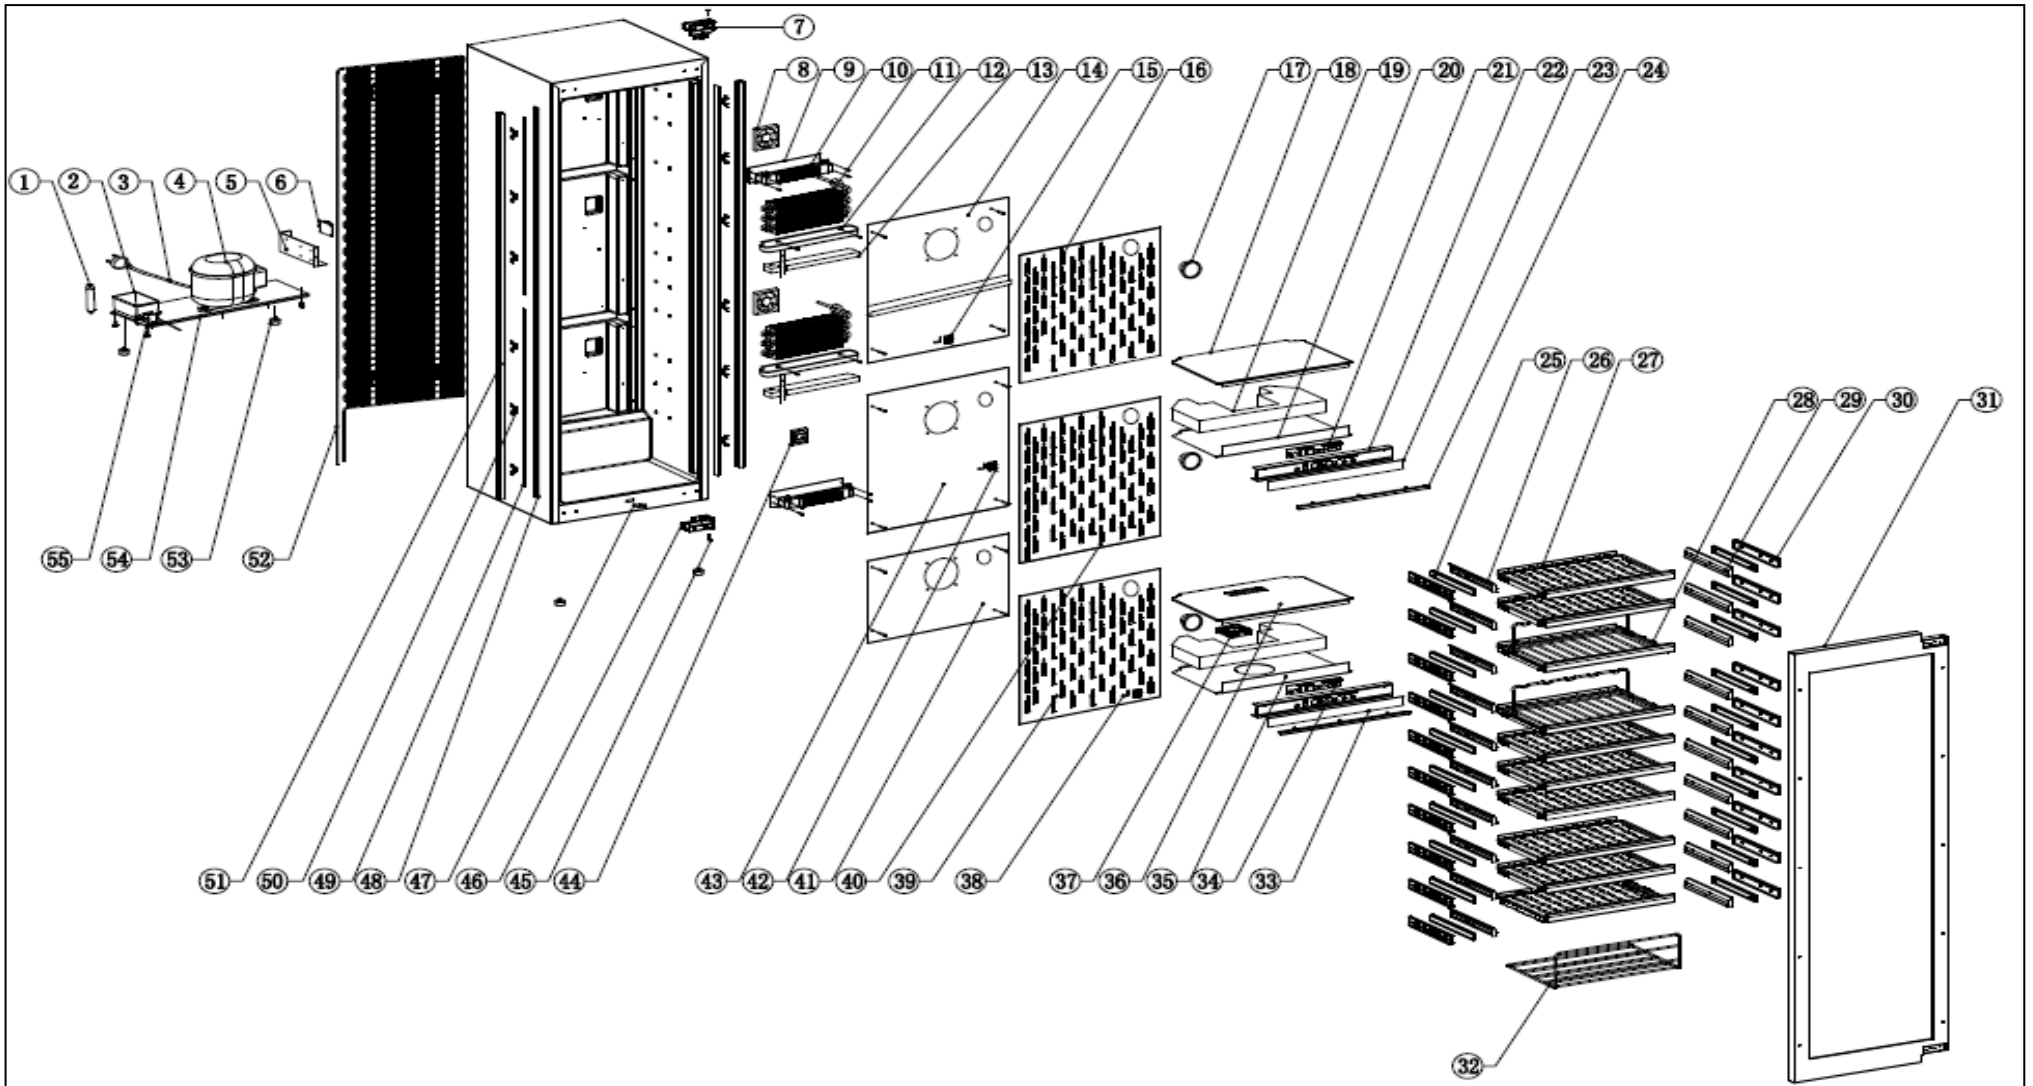

WC1800

Caple Fully Built in Wine Cabinet

Technical Manual

WC1800

Caple Fully Built in Wine Cabinet

WC1800

Caple Fully Built in Wine Cabinet

Item	Part Number	Description	Quantity
1	DG11-46	Dry filter	1
2	DG13-1	Water tank	1
3	DG2-14	Power cord	1
4	DG1-126	Compressor	1
5	DG22-3289-1	Electrical box cover	1
6	DG28-188	PCB board	1
7	DG14-1321-R	Top right hinge module	1
8	DG7-48	Evaporator fan	2
9	DG14-148	Heat insulation panel	2
10	DG11-18	Heater	2
11	DG12-50-4	Evaporator	1
12	DG13-10	Water box	2
13	DG18-115	Foam	2
14	DG22-3920	Upper panel for air-leaded board	1
15	DG13-198	Sensor cover	1
	DG13-198-W	Sensor cover	1
	DG8-10	Sensor	1
16	DG22-3923	Air duct board A upper	1
17	DG13-3287	Charcoal	3
18	DG22-3928	Air duct board B	1
19	DG18-111	Foam	2
20	DG22-3929	Air duct board C	1
21	DG28-188	Display	1
22	DG13-3403	Display support	2
23	DG20-605	Display panel	1
24	DG13-3404	Electrical box seal	2
	FL-704	Seal	2
	DG14-262	Spring	6
25	DG22-3281	Track	20
26	DG13-3422-L	Shelf support	10
27	DG15-439	Stainless Steel edged	8
	DG15-438	Wooden edged	8
	DG15-435	Wooden shelves	8
28	DG15-439	Stainless Steel edged	2
	DG15-438	Wooden edged	2
	DG15-436	Wooden shelves	2
29	DG13-3422-R	Track trim	10