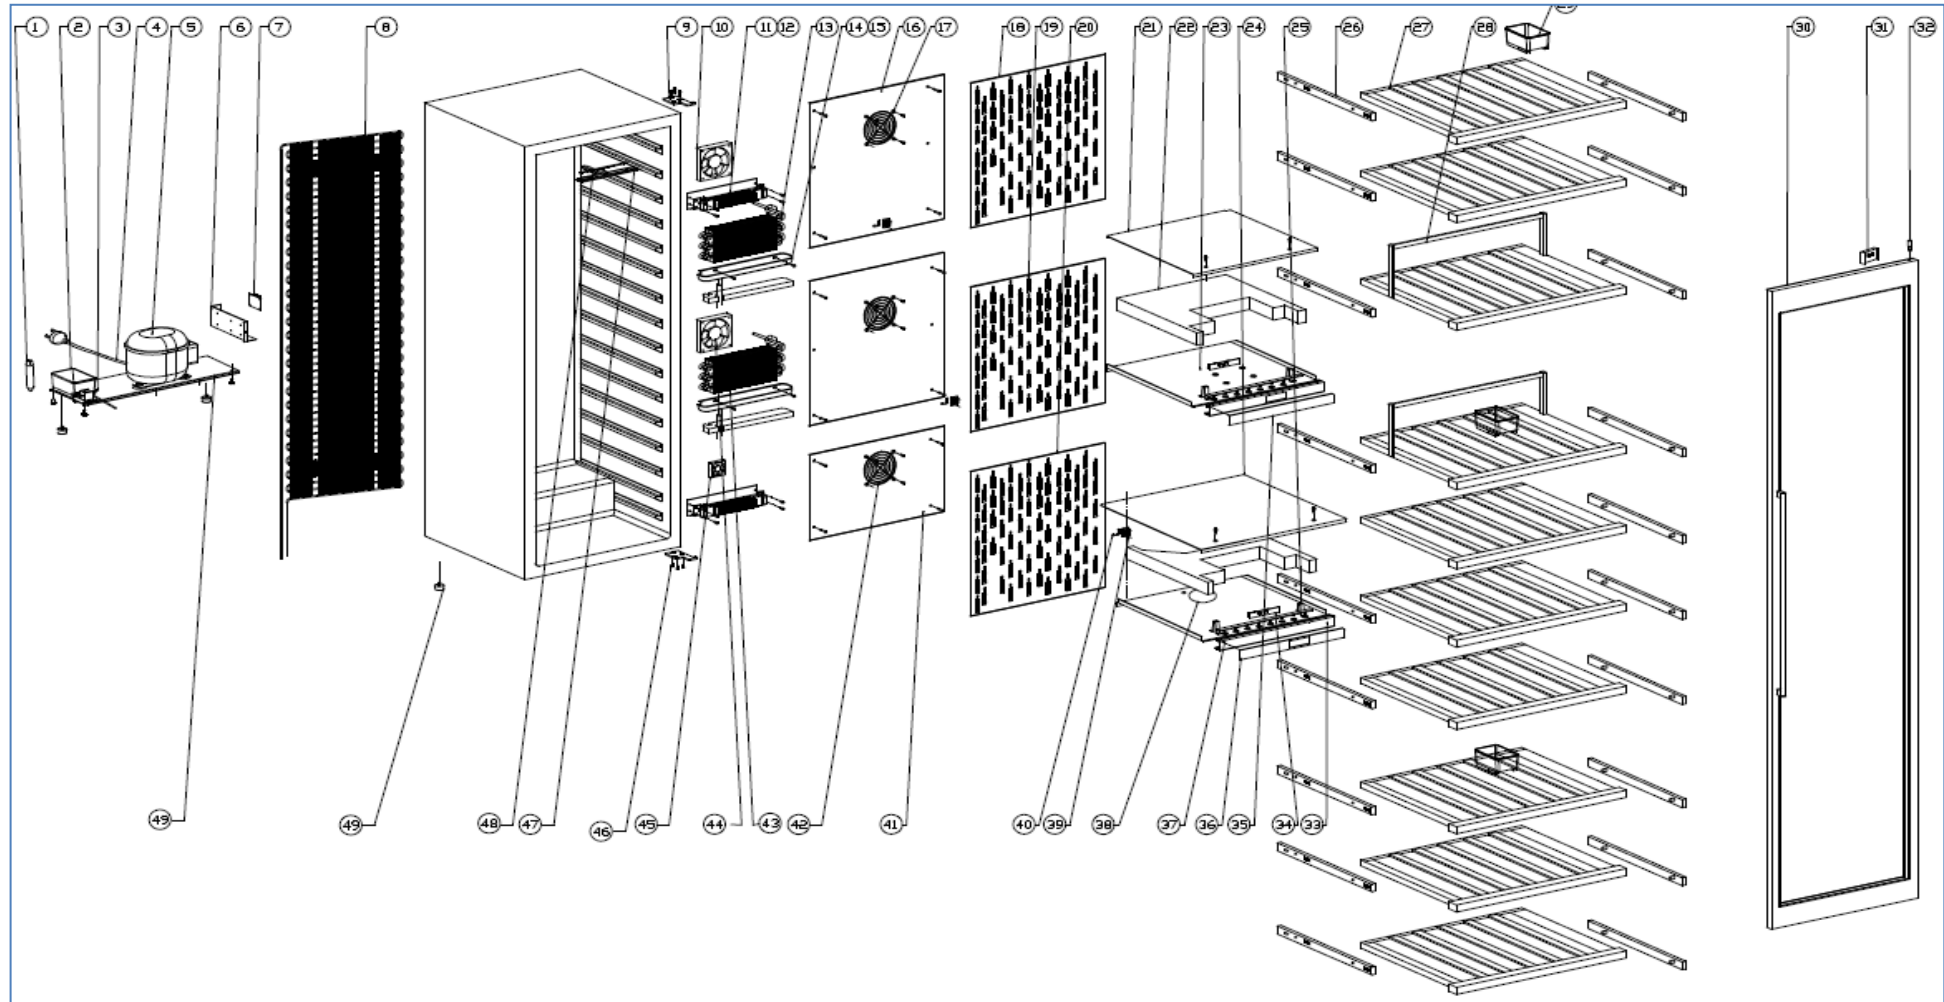

WC1796BG

Caple Sense In-column Wine Cabinet Black Glass

Technical Manual

WC1796BG

Caple Sense In-column Wine Cabinet Black Glass

WC1796BG

Caple Sense In-column Wine Cabinet Black Glass

Item	Part Number	Description	Quantity
1	DG11-46	Dry filter	1
2	DG13-1	Water tank	1
3	DG12-37.1	Refrigerant valve	1
4	DG2-14	Power cord	1
5	DG1-126	Compressor	1
6	DG22-3289	Electrical box cover	1
7	DG28-189	PCB board	1
		Display board for upper and middle compartment	1
		Display board for lower compartment	1
8	DG11-49	Condenser	1
9	DG14-255-BR	Top right hinge module	1
10	DG7-59	Evaporator fan	1
11	DG11-18	Heater	2
12	DG14-148	Heat insulation panel	2
13	DG12-183-101	Evaporator - Upper	1
14	DG13-10	Water box	2
15	DG18-115	Foam	2
16	DG22-3266	Upper panel for air-leaded board	2
17	DG19-6	Fan cover	2
18	DG22-3268	Air duct board A upper	1
19	DG22-3270	Air duct board A Middle	1
20	DG22-3269	Air duct board A lower	1
21	DG22-3259	Air duct board B	1
22	DG18-111	Foam	2
23	DG22-3260	Air duct board C	1
24	DG22-3261	Air duct board D	1
25	DG22-3262	Air duct board E	1
26	DG22-3281	Track	20
27	DG15-246-1	Wooden shelves	8
	DG22-3271-L	Shelf support	8
	DG22-3271-R	Shelf support	8
28	DG15-247-1	Two-double Wooden shelves	2
	DG22-3271-L	Shelf support	2
	DG22-3271-L	Shelf support	2
29	DG13-1.1	Water tank	3