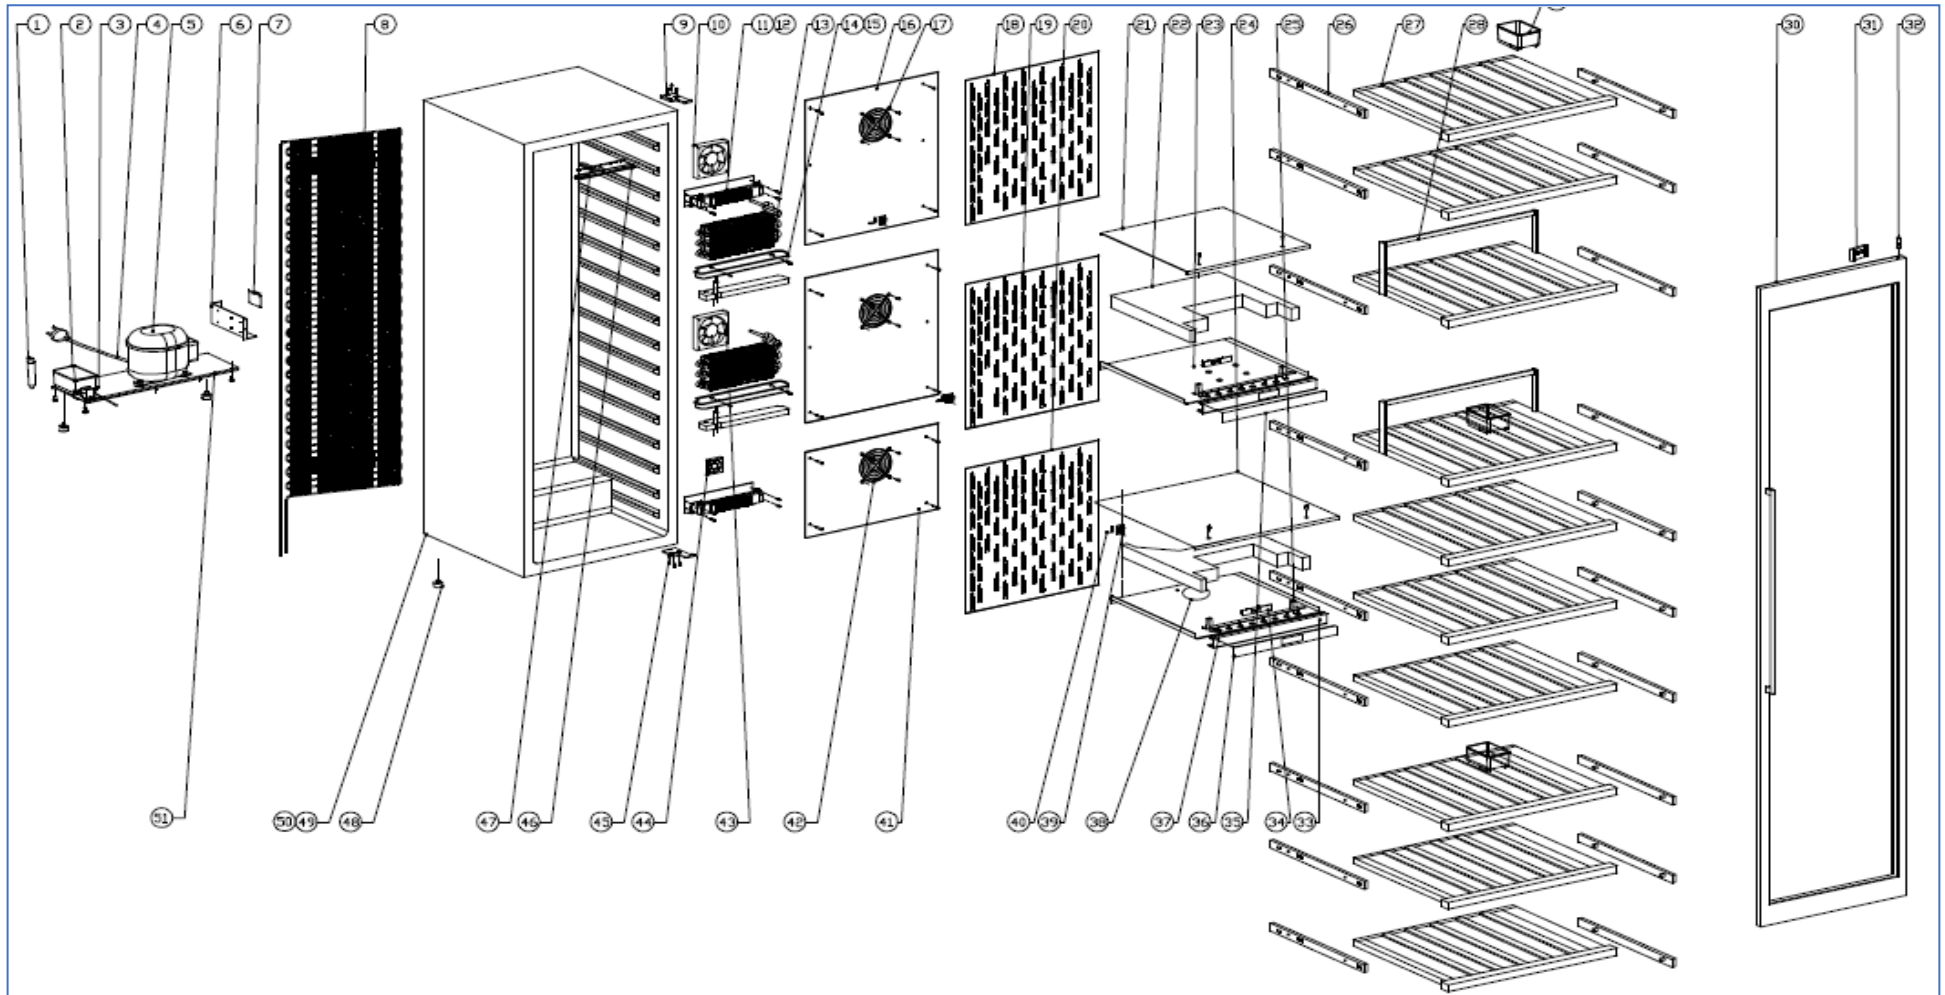

WC1796

Caple Sense in-column wine cabinet

WC1796

Caple Sense in-column wine cabinet

Item	Part Number	Description	Quantity
1	DG11-46	Dry filter	1
2	DG13-1	Water tank	1
3	DG12-37.1	Refrigerant valve	1
4	DG2-14	Power cord	1
5	DG1-126	Compressor	1
6	DG22-3289	Electrical box cover	1
7	DG28-189	PCB board	1
8	DG11-49	Condenser	1
9	DG14-255-1BR	Top right 90° hinge	1
10	DG7-48	Fan	1
11	DG11-18	Heater	2
12	DG14-148	Thermal insulation plate	2
13	DG12-183	Evaporator	2
14	DG13-10	Water box	2
15	DG18-115	Foam	2
16	DG22-3266	Upper panel for air-leded board	2
17	DG19-6	Fan cover	2
18	DG22-3268	Upper air duct board A	1
19	DG22-3270	Middle air duct board A	1
20	DG22-3269	Lower air duct board A	1
21	DG22-3259	Air duct board B	1
22	DG18-111	Foam	2
23	DG22-3260	Air duct board C	1
24	DG22-3261	Air duct board D	1
25	DG22-3262	Air duct board E	1
26	DG22-3281	Track	20
27	DG15-246-1	Wooden shelf	8
	DG22-3271-L	Shelf support	8
	DG22-3271-R	Right shelf support	8
28	DG15-247-1	Present wooden shelves	2
	DG22-3271-L	Left shelf support	2
	DG22-3271-L	Right shelf support	2
29	DG13-1.1	Water tank	3
30	DG23-357-4	Door	1
	DG22-3490-3	Handle	1
	M147-016	Gasket	1