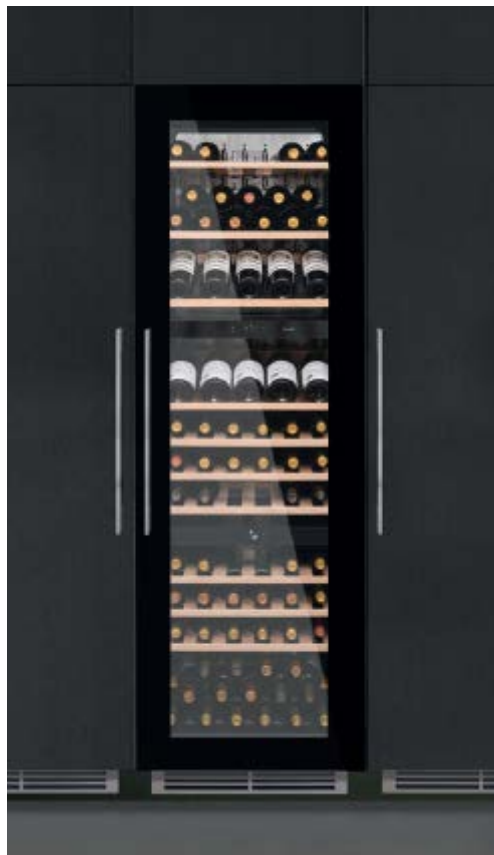

WC1796

Caple Sense in-column wine cabinet

Technical Manual

WC1796

Caple Sense in-column wine cabinet

WC1796

Caple Sense in-column wine cabinet

Item	Part Number	Description	Quantity
1	DG11-46	Dry filter	1
2	DG13-1	Water tank	1
3	DG12-37.1	Refrigerant valve	1
4	DG2-14	Power cord	1
5	DG1-126	Compressor	1
6	DG22-3289	Electrical box cover	1
7	DG28-189	PCB board	1
8	DG11-49	Condenser	1
9	DG14-255-1BR	Top right 90° hinge	1
10	DG7-48	Fan	1
11	DG11-18	Heater	2
12	DG14-148	Thermal insulation plate	2
13	DG12-183	Evaporator	2
14	DG13-10	Water box	2
15	DG18-115	Foam	2
16	DG22-3266	Upper panel for air-leded board	2
17	DG19-6	Fan cover	2
18	DG22-3268	Upper air duct board A	1
19	DG22-3270	Middle air duct board A	1
20	DG22-3269	Lower air duct board A	1
21	DG22-3259	Air duct board B	1
22	DG18-111	Foam	2
23	DG22-3260	Air duct board C	1
24	DG22-3261	Air duct board D	1
25	DG22-3262	Air duct board E	1
26	DG22-3281	Track	20
27	DG15-246-1	Wooden shelf	8
	DG22-3271-L	Shelf support	8
	DG22-3271-R	Right shelf support	8
28	DG15-247-1	Present wooden shelves	2
	DG22-3271-L	Left shelf support	2
	DG22-3271-L	Right shelf support	2
29	DG13-1.1	Water tank	3
30	DG23-357-4	Door	1
	DG22-3490-3	Handle	1
	M147-016	Gasket	1