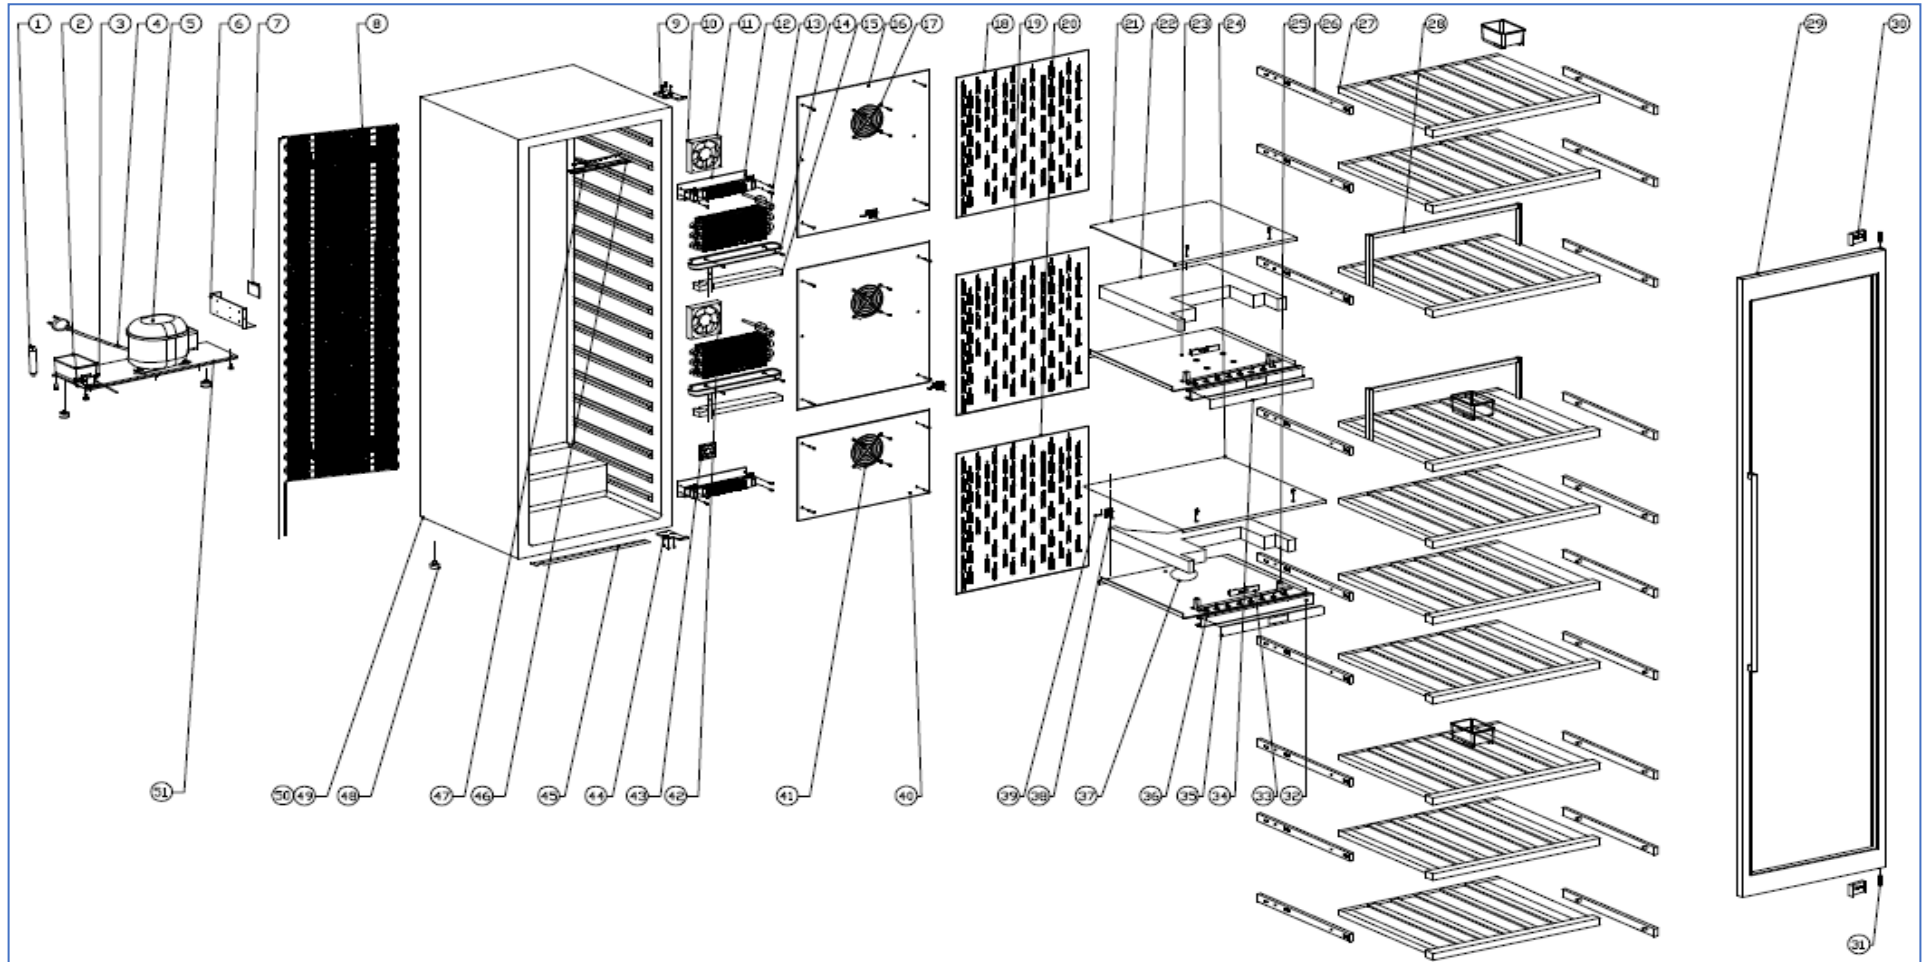

WC1792

Caple Classic in-column wine cabinet

Technical Manual

WC1792

Cable Classic in-column wine cabinet

WC1792

Caple Classic in-column wine cabinet

Item	Part No .	Description	Quantity
1	DG11-46	Dry filter	1
2	DG13-1	Water tank	1
3	DG12-37.1	Refrigerant valve	1
4	DG2-14	Power cord	1
5	DG1-126	Compressor	1
6	DG22-3289	Electrical box cover	1
7	DG28-189	PCB board	1
8	DG11-49	Condenser	1
9	DG14-256-SL	Top right hinge	1
10	DG7-48	Fan	1
	DG17-143	Fan wire	1
11	DG11-18	Heater	2
12	DG14-148	Thermal insulation plate	2
13	DG12-183	Evaporator	2
14	DG13-10	Water box	2
15	DG18-115	Foam	2
16	DG22-3266	Upper panel for air-leaded board	2
17	DG19-6	Fan cover	2
18	DG22-3268	Upper air duct board A	1
19	DG22-3270	Middle air duct board A	1
20	DG22-3269	Lower air duct board A	1
21	DG22-3259	Air duct board B	1
22	DG18-111	Foam	2
23	DG22-3260	Air duct board C	1
24	DG22-3261	Air duct board D	1
25	DG22-3262	Air duct board E	1
26	DG22-3281	Track	20
27	DG15-246	Wooden shelf	8
	DG15-254	Stainless Steel edged	8
	DG22-3271-L	Shelf support	8
	DG22-3271-R	Right shelf support	8
28	DG15-247	Present wooden shelves	2
	DG15-254	Stainless Steel Trim	2
	DG22-3271-L	Left shelf support	2
	DG22-3271-L	Right shelf support	2