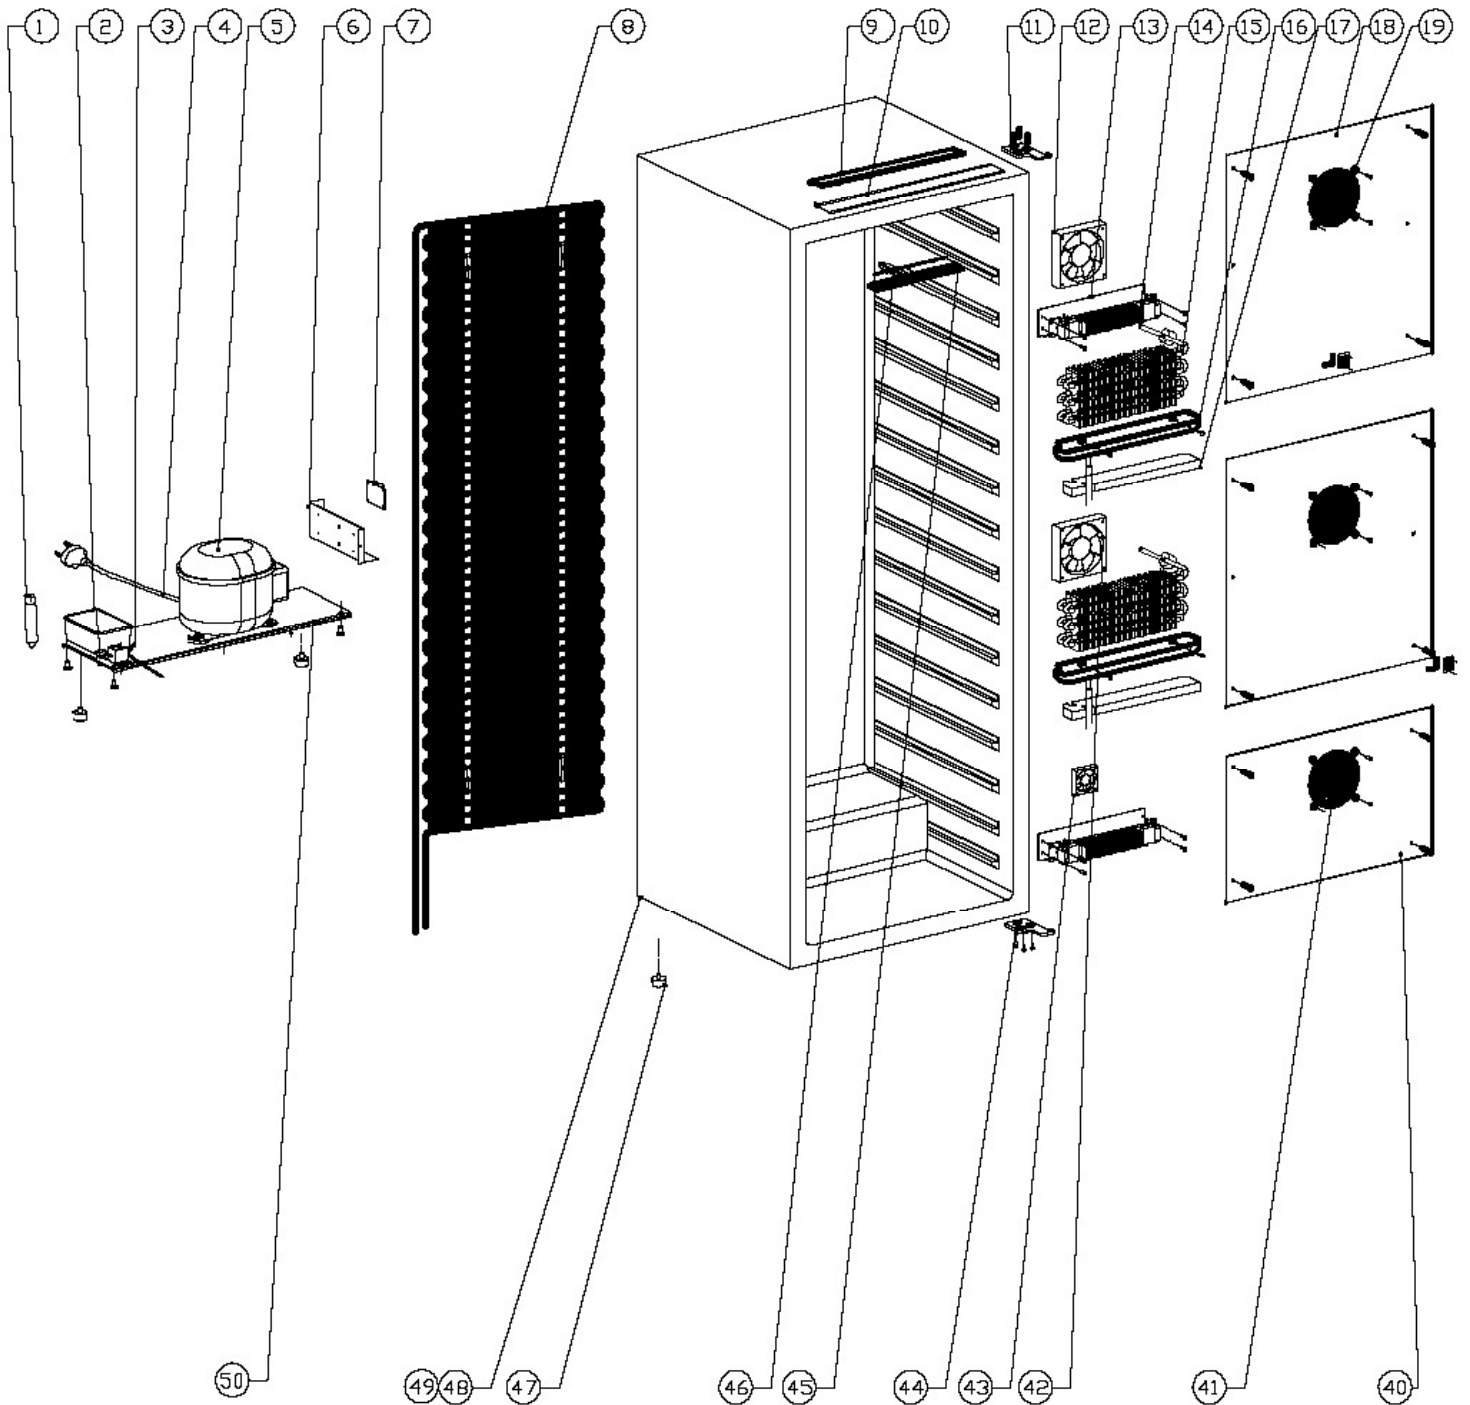

WC179

Caple wine cabinet

Technical information

WC179

Cable wine cabinet

WC179

Caple wine cabinet

WC179 - Caple in-column wine cabinet

Item	Part Code	Description	Qty
1	DG11-46	Dry filter	1
2	DG13-1	Water tank	1
3	DG12-37.1	Refrigerant valve	1
4	DG2-14	Power cord	1
5	DG1-90	Compressor / Start Device / Overload Protector	1
6	DG22-3289	Electrical box cover	1
7	DG3-222-2	PCB board	1
8	DG11-49	Condenser	1
9	DG13-472	Limiting bar(A)	1
10	DG13-473	Limiting bar(B)	1
11	DG14-234	Top right hinge	1
12a	DG7-48	Evaporator fan	1
12b	DG17-143	Wire	1
13	DG11-18	Heater	2
14	DG14-148	Heat insulation panel	2
15	DG12-183	Evaporator	2
16	DG13-10	Water box	2
17	DG18-115	Foam	2
18	DG22-3266	Upper panel for air-lead board	2
19	DG19-6	Fan cover	2
20	DG22-3268	Upper air duct board A	1
21	DG22-3270	Middle air duct board A	1
22	DG22-3269	Lower air duct board A	1
23	DG22-3259	Air duct board B	1
24	DG18-111	Foam	2
25	DG22-3260	Air duct board C	1
26	DG22-3261	Air duct board D	1
27	DG22-3262	Air duct board E	1
28	DG22-3281	Track	20
29a	DG15-246	Wooden shelf	8
29b	DG15-254	Stainless Steel edged	8
29c	DG22-3271-L	Left shelf support	8
29d	DG22-3271-R	Right shelf support	8
30a	DG15-247	Presentation wooden shelf	2
30b	DG15-254	Stainless Steel edged	2
30c	DG22-3271-L	Left shelf support	2
30d	DG22-3271-L	Right shelf support	2
31a	DG23-340	Door	1
31b	DG22-3064	Handle	1
31c	M147-016	Gasket	1
32	DG13-3129	Display board box	2
33	DG13-3063	Display support	2
34	DG20-375	Upper and middle compartment control panel	1
35	DG20-376	Lower compartment control panel	1