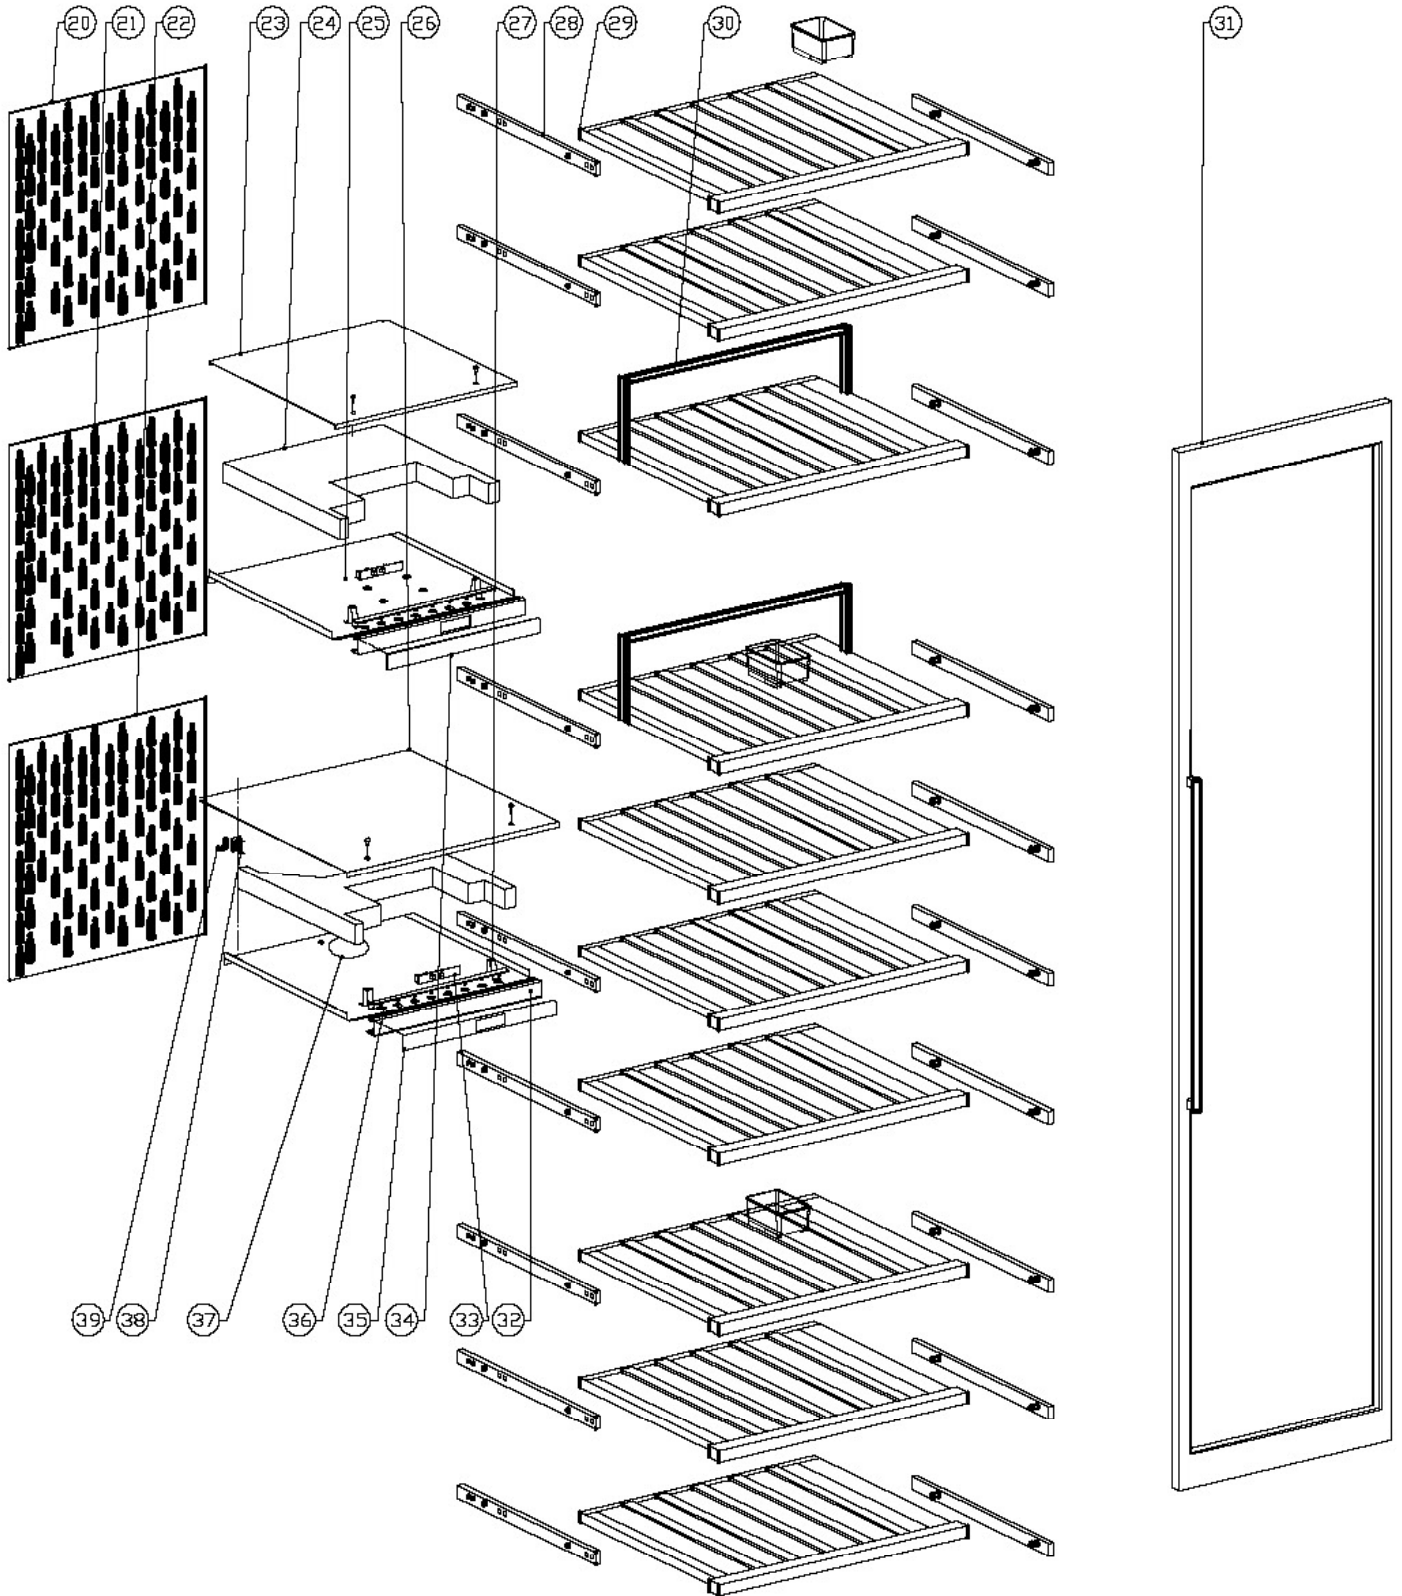

WC179

Caple wine cabinet

Technical information

WC179

Cable wine cabinet

WC179

Caple wine cabinet

WC179 - Caple in-column wine cabinet

Item	Part Code	Description	Qty
1	DG11-46	Dry filter	1
2	DG13-1	Water tank	1
3	DG12-37.1	Refrigerant valve	1
4	DG2-14	Power cord	1
5	DG1-90	Compressor / Start Device / Overload Protector	1
6	DG22-3289	Electrical box cover	1
7	DG3-222-2	PCB board	1
8	DG11-49	Condenser	1
9	DG13-472	Limiting bar(A)	1
10	DG13-473	Limiting bar(B)	1
11	DG14-234	Top right hinge	1
12a	DG7-48	Evaporator fan	1
12b	DG17-143	Wire	1
13	DG11-18	Heater	2
14	DG14-148	Heat insulation panel	2
15	DG12-183	Evaporator	2
16	DG13-10	Water box	2
17	DG18-115	Foam	2
18	DG22-3266	Upper panel for air-lead board	2
19	DG19-6	Fan cover	2
20	DG22-3268	Upper air duct board A	1
21	DG22-3270	Middle air duct board A	1
22	DG22-3269	Lower air duct board A	1
23	DG22-3259	Air duct board B	1
24	DG18-111	Foam	2
25	DG22-3260	Air duct board C	1
26	DG22-3261	Air duct board D	1
27	DG22-3262	Air duct board E	1
28	DG22-3281	Track	20
29a	DG15-246	Wooden shelf	8
29b	DG15-254	Stainless Steel edged	8
29c	DG22-3271-L	Left shelf support	8
29d	DG22-3271-R	Right shelf support	8
30a	DG15-247	Presentation wooden shelf	2
30b	DG15-254	Stainless Steel edged	2
30c	DG22-3271-L	Left shelf support	2
30d	DG22-3271-L	Right shelf support	2
31a	DG23-340	Door	1
31b	DG22-3064	Handle	1
31c	M147-016	Gasket	1
32	DG13-3129	Display board box	2
33	DG13-3063	Display support	2
34	DG20-375	Upper and middle compartment control panel	1
35	DG20-376	Lower compartment control panel	1