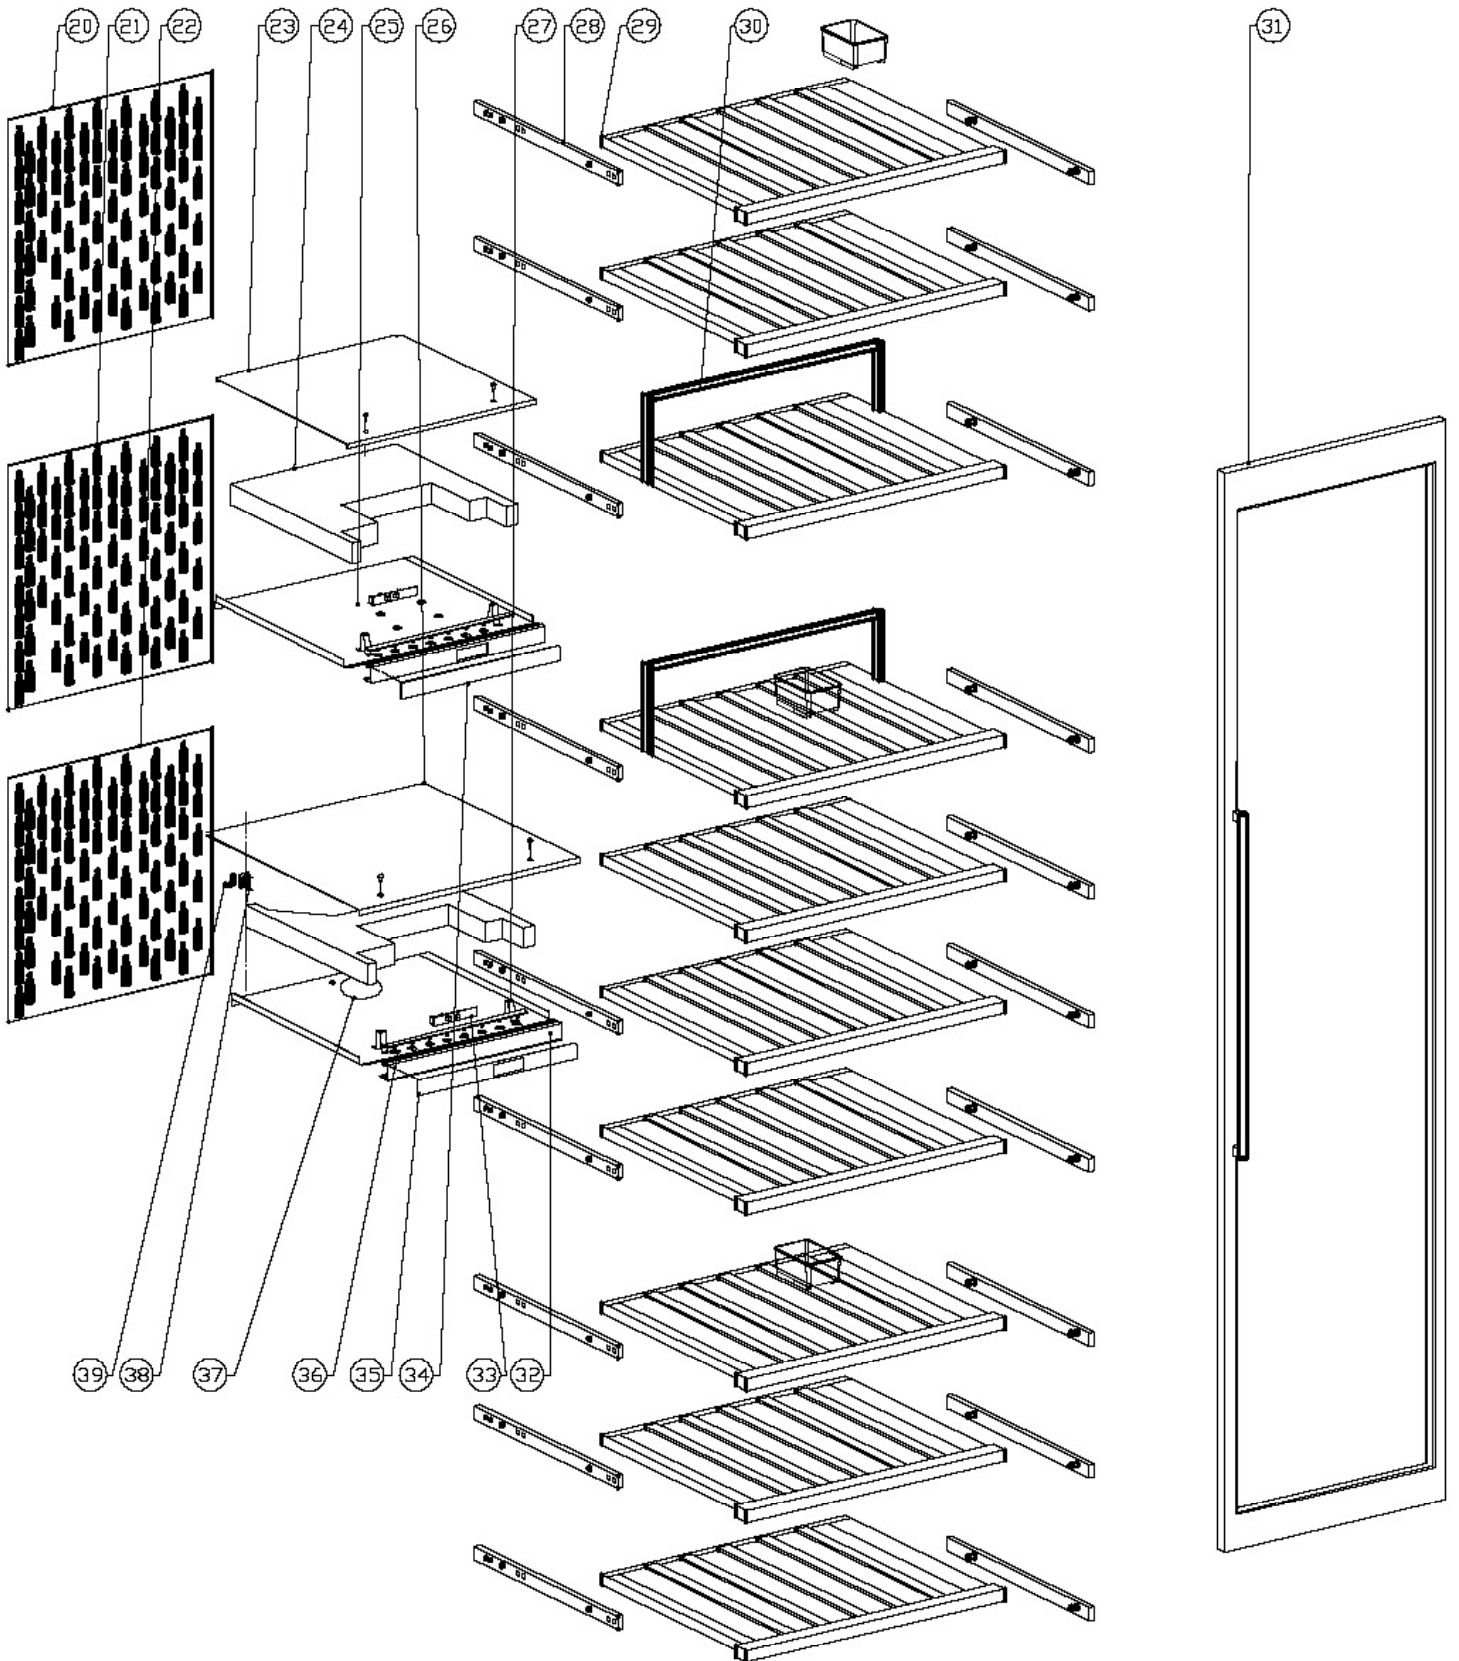

WC178

Caple wine cabinet

WC178 - Caple wine cabinet

Item	Part Code	Description	Qty
1	DG11-46	Dry filter	1
2	DG13-1	Water box	1
3	DG12-37.1	Refrigerant valve	1
4	DG2-14	Power cord	1
5	DG1-97	Compressor	1
		Start Device	1
		Overload Protector	1
6	DG22-3289	Electrical box cover	1
7	DG3-222-2	PCB board	1
8	DG11-49	Condenser	1
9	DG13-472	Fixing bracket A	1
10	DG13-473	Fixing bracket B	1
11	DG14-234	Top right hinge	1
12	DG7-48	Fan	1
	DG17-143	Wire	1
13	DG11-18	Heater	2
14	DG14-148	Heat insulation panel	2
15	DG12-183	Evaporator	2
16	DG13-10	Water box	2
17	DG18-115	Foam	2
18	DG22-3266	Upper and middle air deflector	2
19	DG19-6	Fan cover	2
20	DG22-3268	Upper air duct board A	1
21	DG22-3270	Middle air duct board A	1
22	DG22-3269	Lower air duct board A	1
23	DG22-3259	Air duct board B	1
24	DG18-111	Foam	2
25	DG22-3260	Air duct board C	1
26	DG22-3261	Air duct board D	1
27	DG22-3262	Air duct board E	1
28	DG22-3281	Track	20
29	DG15-246	Wooden shelf	8
	DG15-254	Stainless steel edged	8
	DG22-3271-L	Left shelf support	8
	DG22-3271-R	Right shelf support	8
30	DG15-247	Presentation shelf	2
	DG15-254	Stainless steel edged	2
	DG22-3271-L	Left shelf support	2
	DG22-3271-L	Right shelf support	2
31	DG23-303	Door	1
	DG22-3064	Handle	1
	M147-016	Gasket	1
32	DG13-3129	Display board box	2
33	DG13-3063	Display support	2