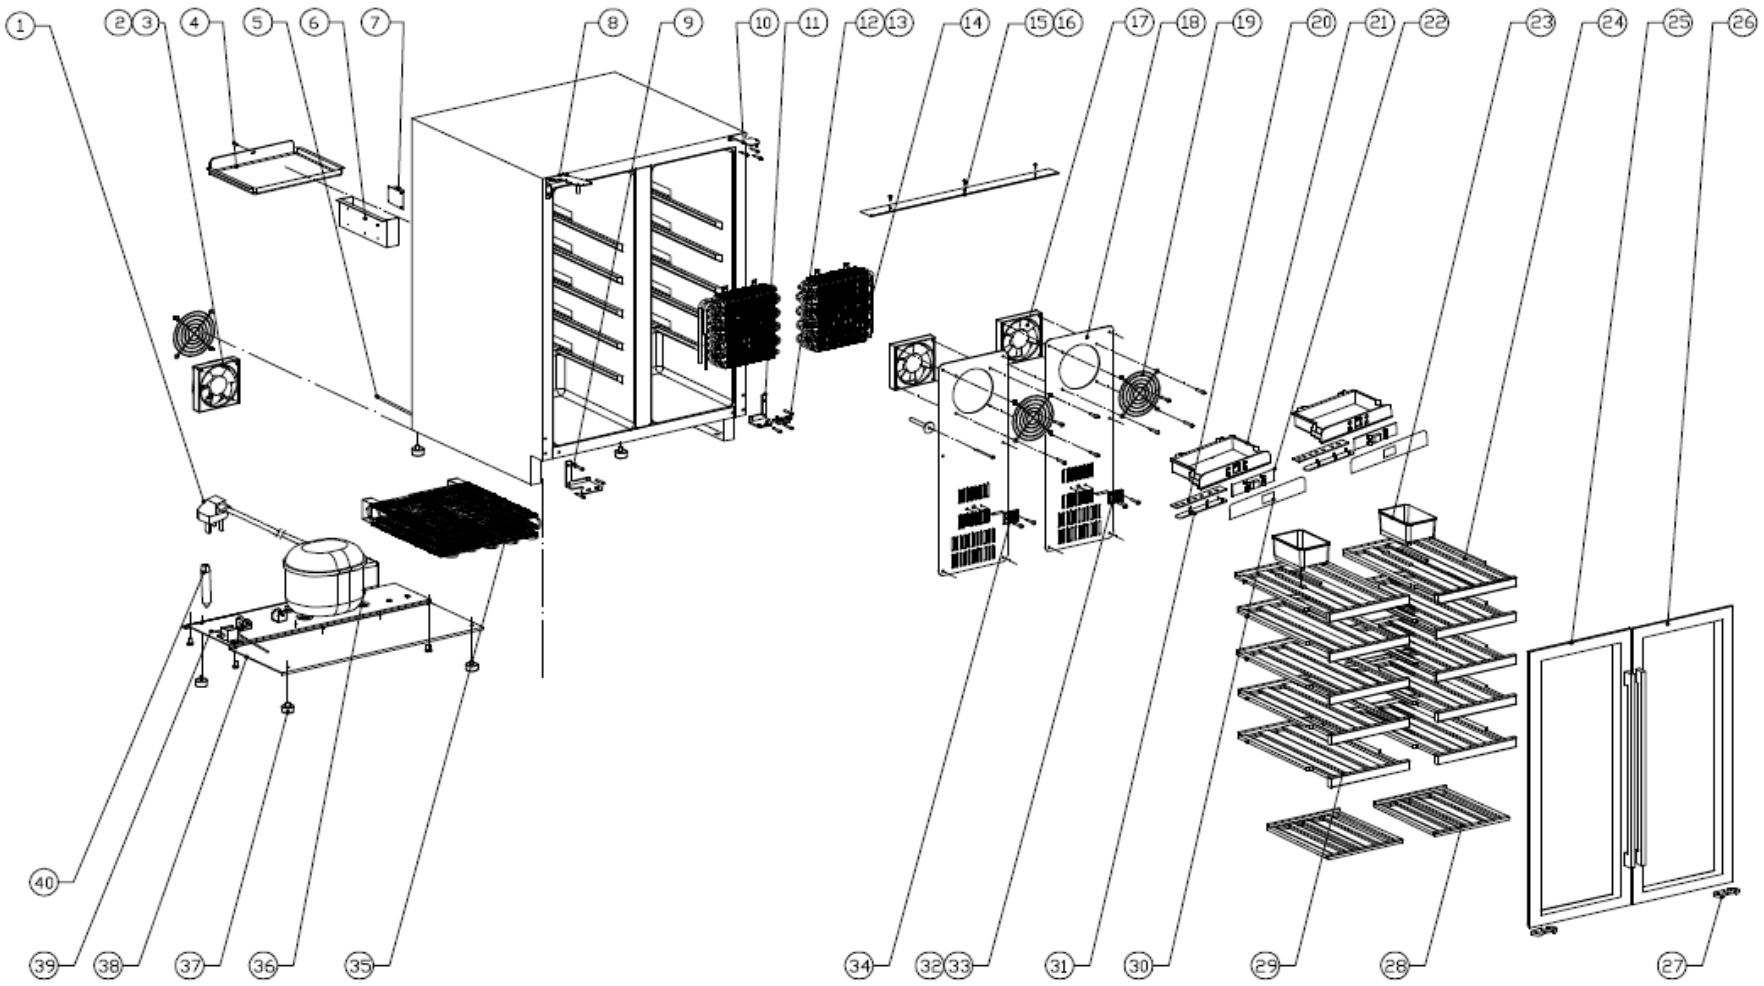

JLWF613

60cm Wine Cabinet

Technical Manual

JLWF613

60cm Wine Cabinet

JLWF613

60cm Wine Cabinet

Item	Part Number	Description	Quantity
1	DG2-14	Power cord	1
2	DG7-47	Condenser fan	1
3	DG19-3	Fan cover	1
4	DG13-403	Water tank	1
5	DG12-205	Air-circulating pipe	1
	DG12-140	Air-circulating pipe	1
6	DG22-3334	Electrical box	1
7	DG3-301-3	PCB board	1
8	DG14-190-SL	Top left hinge	1
9	DG14-212-SL	Lower left hinge	1
10	DG14-190-SR	Top right hinge	1
11	DG14-212-SR	Lower right hinge	1
12	DG22-3057	Door axis	2
13	DG13-3155	Door axis spacer	2
14	DG12-44-5	Evaporator	2
15	DG13-3149	Fixing bracket A	1
16	DG13-3152	Fixing bracket B	1
17	DG7-48	Evaporator fan	2
18	DG22-209	Air duct board	2
19	DG19-6	Fan cover	2
20	DG3-251	LED Light	2
21	DG13-3381	Electrical box	2
22	DG3-005-2	Display board	2
23	DG13-1.2	Humid box	2
24	DG15-26-5	Wooden Shelf	2
25	DG23-371-1L	Door (Left)	2
	DG22-3889	Handle	2
	M160-049	Gasket	2
26	DG23-371-1R	Door (Right)	2
	DG22-3889	Handle	2
	M160-049	Gasket	2
27	DG22-3073-1	Limited block	2
28	DG15-27-3	Wooden Shelf	2
29	DG15-26-4	Wooden Shelf	8
30	DG20-619	Control panel	2
31	DG13-3257	Light cover	2
32	DG8-25-Y	Senser	1

THERMOSTAT