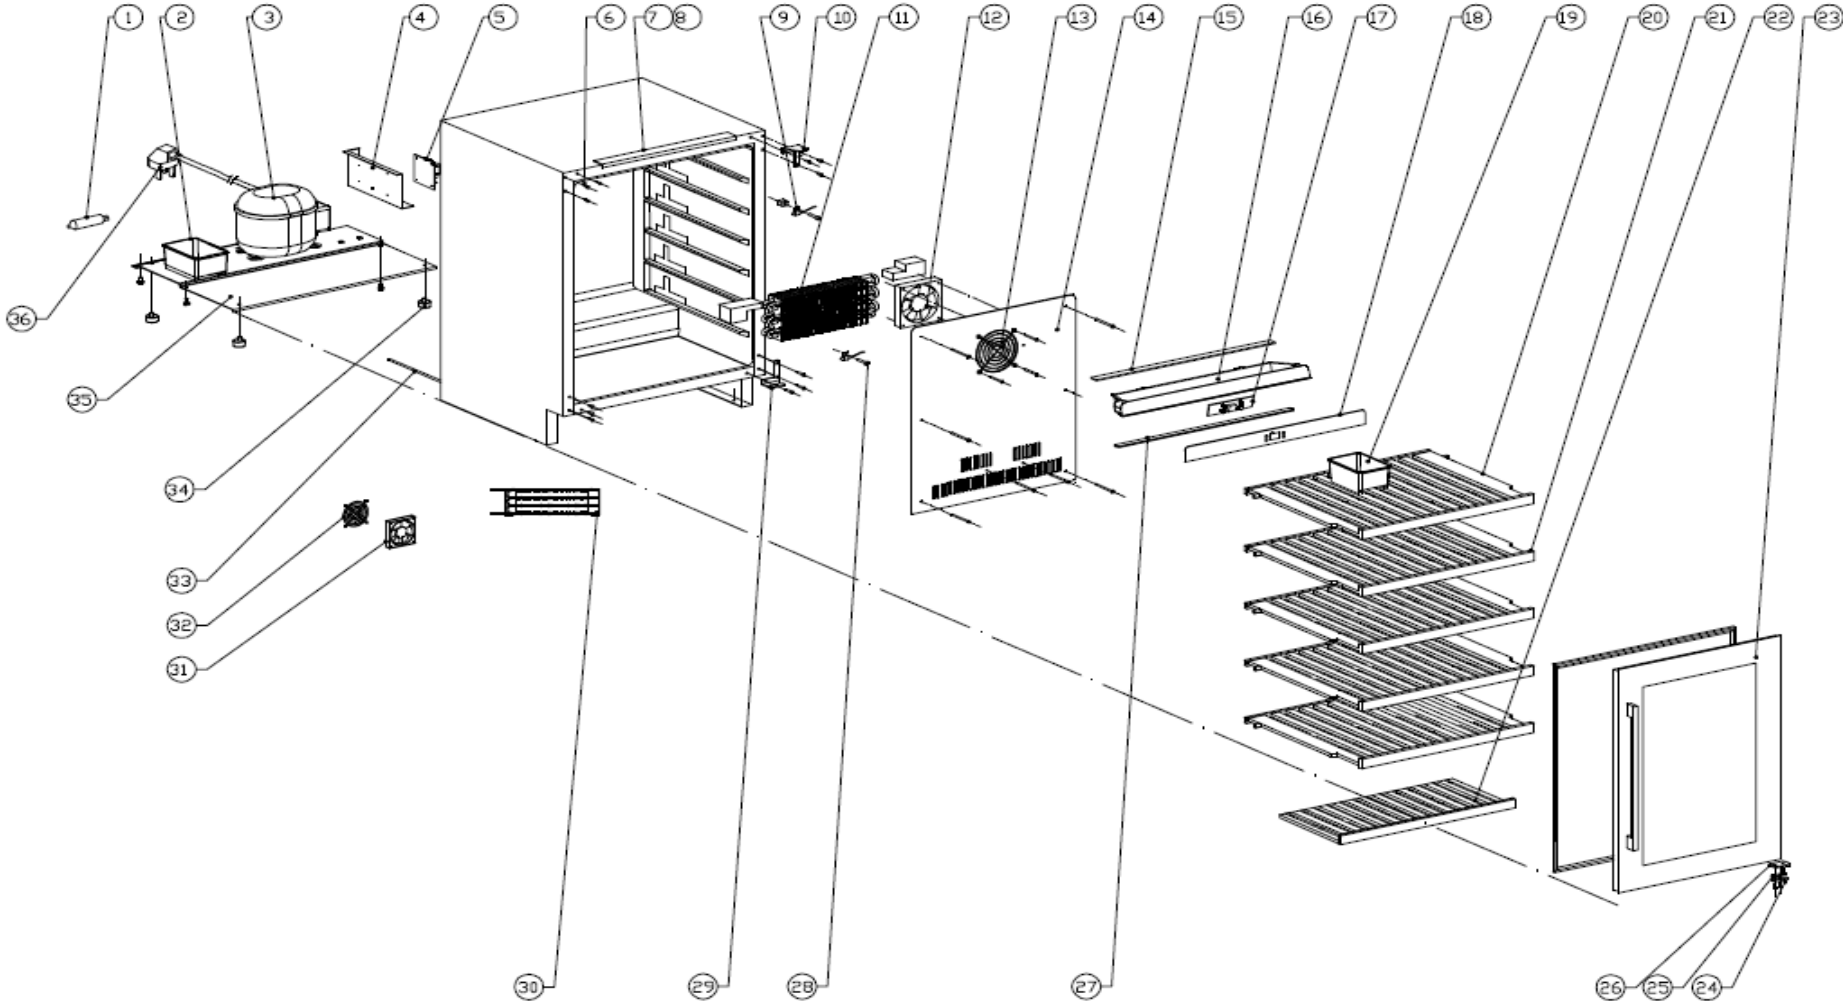

JLWF612

60cm Wine Cabinet

Technical Manual

JLWF612

60cm Wine Cabinet

JLWF612

60cm Wine Cabinet

Item	Part Number	Description	Quantity
1	DG11-45	Dry filter	1
2	DG13-1	Water tank	1
3	DG1-119	Compressor	1
4	DG22-3334	Electrical box	1
5	DG3-310-1	PCB board	1
6	DG13-268	Decorative nail	3
7	DG13-3149	Fixing bracket A	1
8	DG13-3152	Fixing bracket B	1
9	DG8-25-R	Senser	1
10	DG14-190-SR	Top right hinge	1
11	DG12-50-2	Evaporator	1
12	DG7-48	Evaporator fan	1
13	DG19-6	Fan cover	1
14	DG22-111-1	Air duct board	1
15	DG3-250	LED light	1
16	DG13-3382	Electrical box	1
17	DG3-005-2	Display board	1
18	DG20-621	Control panel	1
19	DG13-1.2	Water tank	1
20	DG15-303	Wooden Shelf	1
21	DG15-311	Wooden Shelf	4
22	DG15-304	Wooden Shelf	1
23	DG23-381-2	Door	1
	M160-041	Gasket	1
	DG22-3889	Handle	1
24	DG13-3155	Door axis spacer	1
25	DG22-3057	Axis	1
26	DG22-3073-1	Limited block	1
27	DG13-3116	Light cover	1
28	DG8-25-W	Senser	1
29	DG14-212-SR	Lower right hinge	1
30	DG12-91	Condenser	1
31	DG7-47	Condenser fan	1
32	DG19-3	Fan cover	1
33	DG12-6.1	Circumfluence pipe	1
34	DG13-3146	Cabinet leg	4
35	DG22-3973	Compressor bracket	1
36	DG2-14	Power cord	1