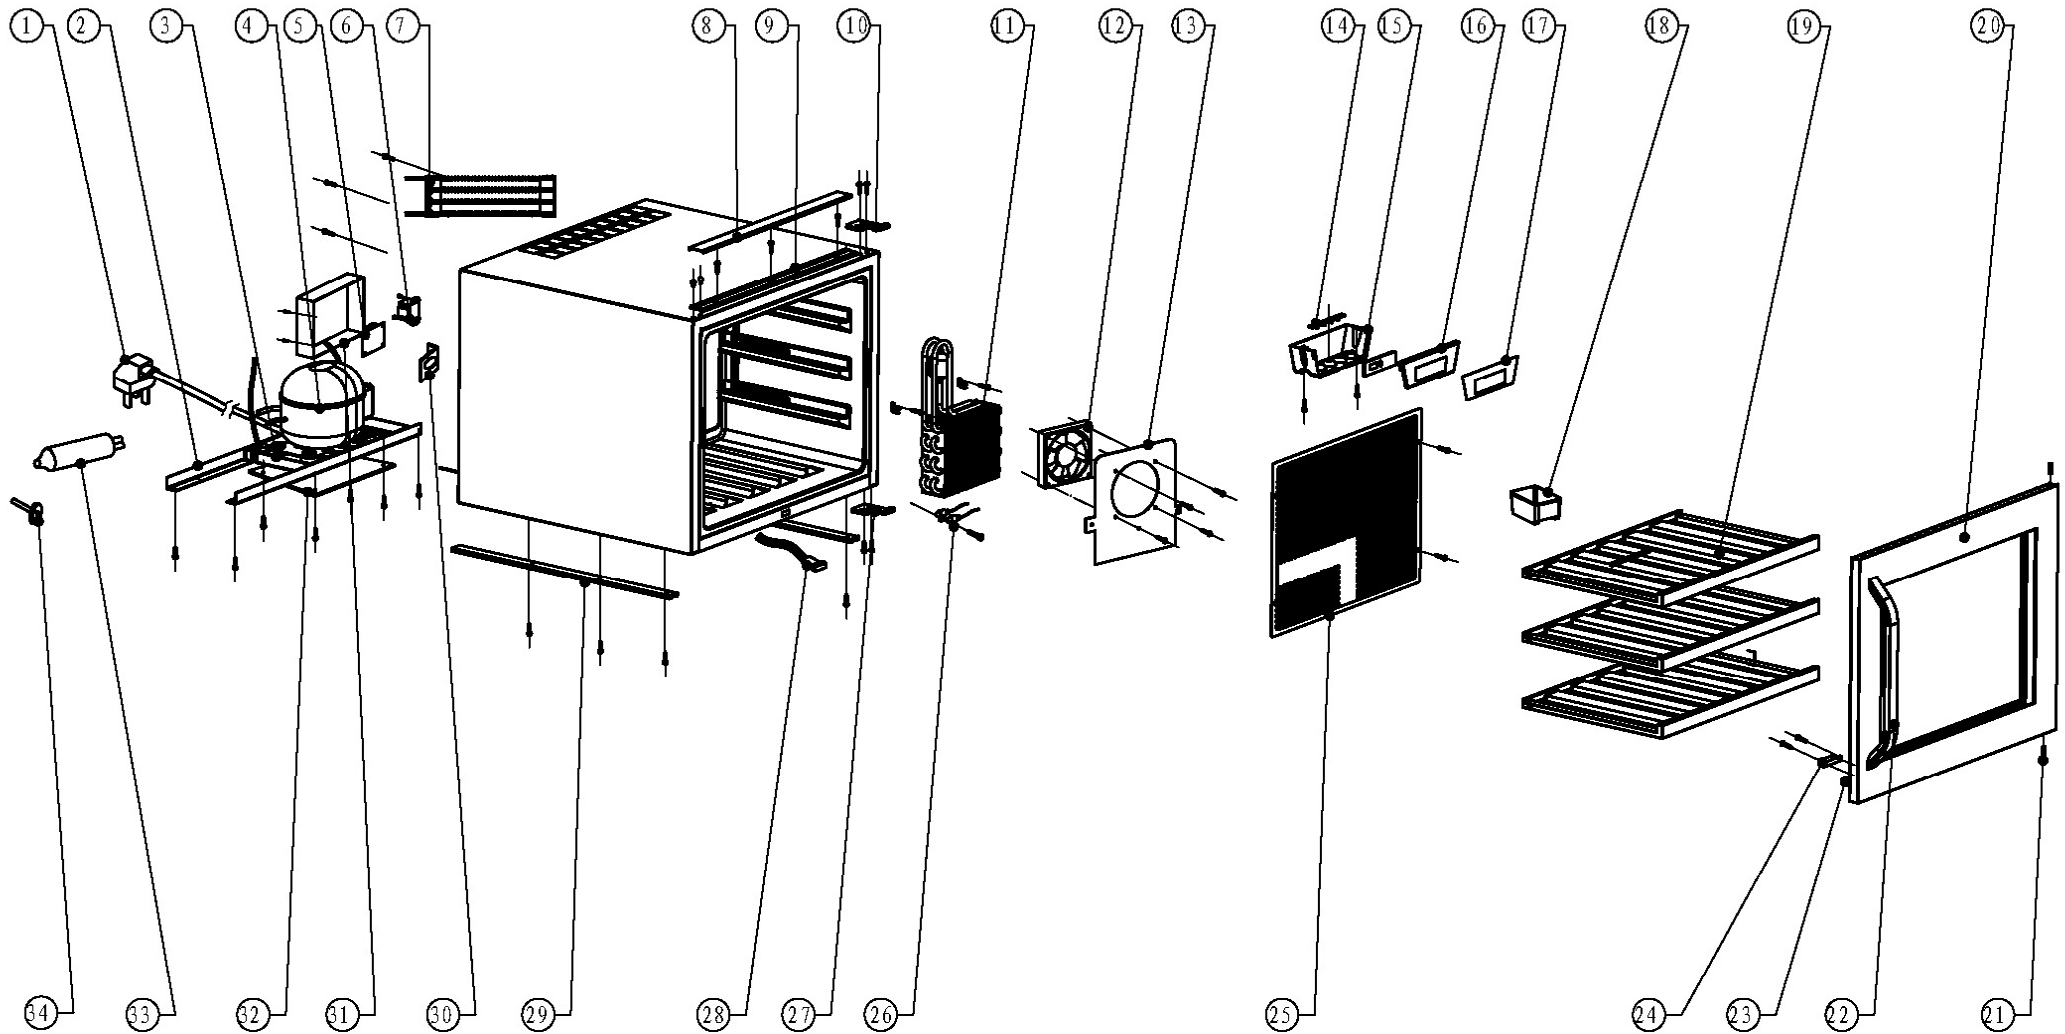

JLWF610

JLP 60cm in-column Wine cabinet

Technical information

JLWF610

JLP 60cm in-column Wine cabinet

JLWF610

JLP 60cm in-column Wine cabinet

JLWF610 - JLP 60cm in-column Wine cabinet

Item	Part Code	Description	Qty
1	DG2-14	Power cord	1
2	DG22-476	Water box support	2
3	DG13-447	Water box	1
4A	DG1-93	Compressor	1
4B	PJ1-002-C	Start Device/Overload Protector	1
5	DG3-205	PCB board	1
6	DG6-18	Transformer	1
7	DG12-91-1	Condenser	1
8	DG13-473	Fixing bracket B	1
9	DG13-472	Fixing bracket A	1
10	DG14-177	Top hinge	1
11	DG12-44-1	Evaporator	1
12	DG7-33-BH	Evaporator fan	1
13	DG22-480	Fan fixing board	1
14	DG3-207-1-W	LED light	1
15	DG13-471	Electrical box	1
16	DG13-470	Electrical box cover	1
17	DG20-383	Display panel film	1
18	DG13-1.2	Humid box	1
19A	DG15-180	Wooden shelf	2
19B	DG15-180-1	Wooden shelf	1
20	DG23-164-1	Door	1
21	DG22-475	Door Axis	2
22	DG13-361-1	Handle	1
23	M147-003	Gasket	1
24	DG13-3005	Magnet	1
25	DG22-472	Air duct board	1
26A	DG20-1	wire clamp	2
26B	DG8-22	Sensor	1
26C	DG8-23	Sensor	1
27	DG14-176	Lower hinge module	1
28	DG9-16	Reed switch	1
29	DG13-474	Support bar	2
30	DG14-3.1-1	Capacitance immobility	1
31	DG22-479	Electrical box cover	1
32	DG22-473	Strengthening board	1
33	DG11-45	Drier filter	1
34	DG13-192-1	Drier filter support	1