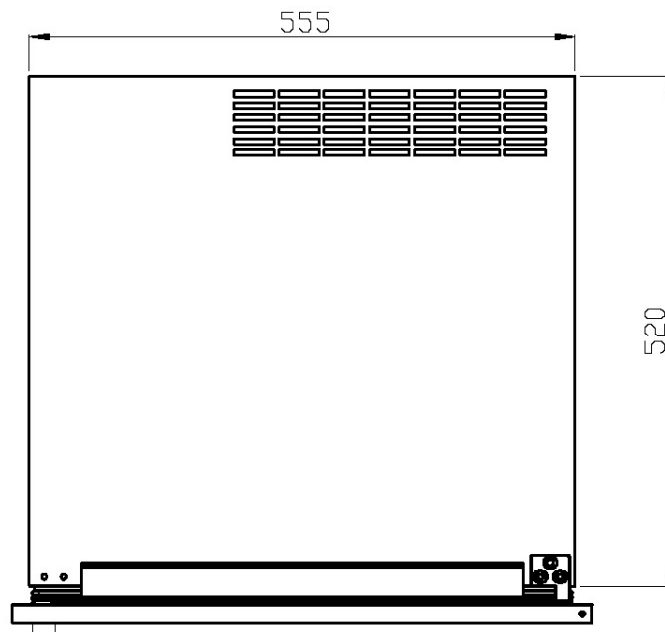

JLWF610

JLP 60cm in-column Wine cabinet

Technical information

JLWF610

JLP 60cm in-column Wine cabinet

JLWF610

JLP 60cm in-column Wine cabinet

JLWF610 - JLP 60cm in-column Wine cabinet

Item	Part Code	Description	Qty
1	DG2-14	Power cord	1
2	DG22-476	Water box support	2
3	DG13-447	Water box	1
4A	DG1-93	Compressor	1
4B	PJ1-002-C	Start Device/Overload Protector	1
5	DG3-205	PCB board	1
6	DG6-18	Transformer	1
7	DG12-91-1	Condenser	1
8	DG13-473	Fixing bracket B	1
9	DG13-472	Fixing bracket A	1
10	DG14-177	Top hinge	1
11	DG12-44-1	Evaporator	1
12	DG7-33-BH	Evaporator fan	1
13	DG22-480	Fan fixing board	1
14	DG3-207-1-W	LED light	1
15	DG13-471	Electrical box	1
16	DG13-470	Electrical box cover	1
17	DG20-383	Display panel film	1
18	DG13-1.2	Humid box	1
19A	DG15-180	Wooden shelf	2
19B	DG15-180-1	Wooden shelf	1
20	DG23-164-1	Door	1
21	DG22-475	Door Axis	2
22	DG13-361-1	Handle	1
23	M147-003	Gasket	1
24	DG13-3005	Magnet	1
25	DG22-472	Air duct board	1
26A	DG20-1	wire clamp	2
26B	DG8-22	Sensor	1
26C	DG8-23	Sensor	1
27	DG14-176	Lower hinge module	1
28	DG9-16	Reed switch	1
29	DG13-474	Support bar	2
30	DG14-3.1-1	Capacitance immobility	1
31	DG22-479	Electrical box cover	1
32	DG22-473	Strengthening board	1
33	DG11-45	Drier filter	1
34	DG13-192-1	Drier filter support	1