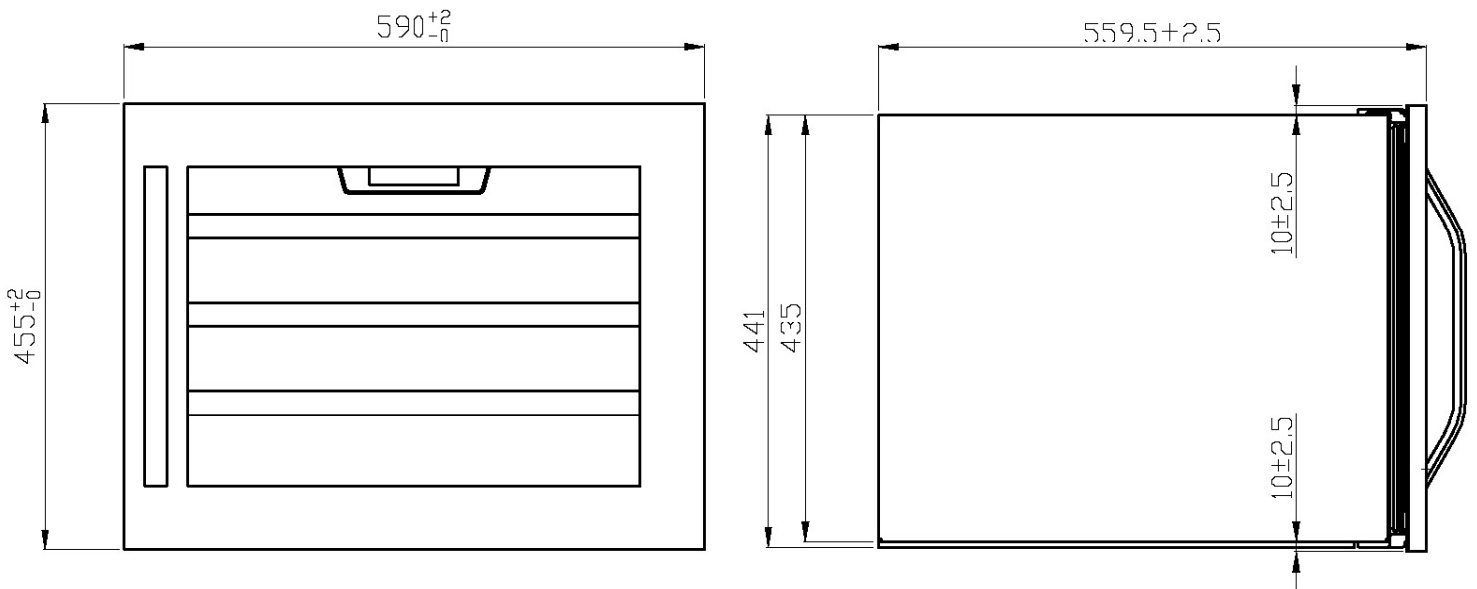

JLWF610

JLP 60cm in-column Wine cabinet

Technical information

JLWF610

JLP 60cm in-column Wine cabinet

JLWF610

JLP 60cm in-column Wine cabinet

JLWF610 - JLP 60cm in-column Wine cabinet

JLWF610

JLP 60cm in-column Wine cabinet