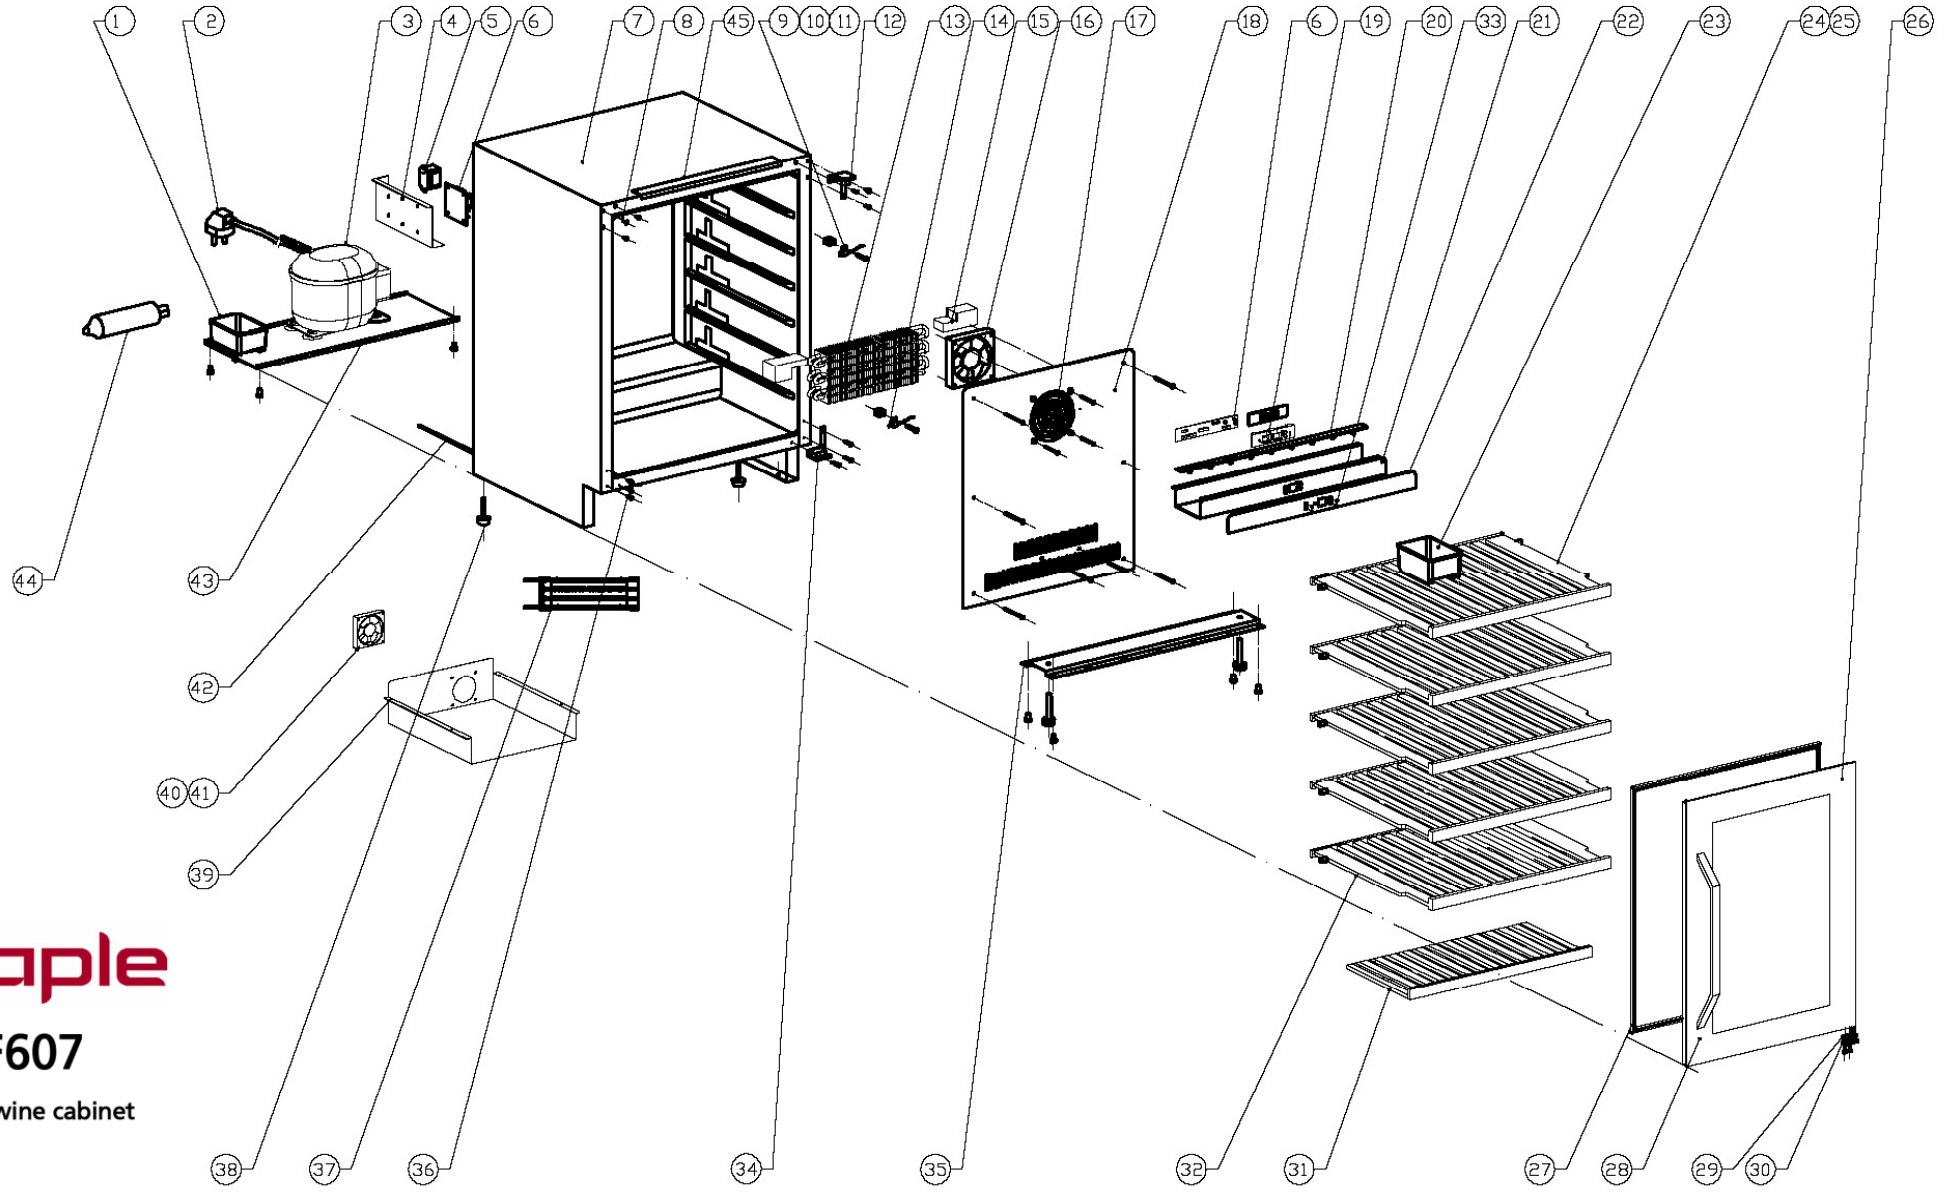

JLWF607

JLP 600m 1dr wine cabinet

Technical information

JLWF607

JLP 600m 1dr wine cabinet

JLWF607 - JLP 600m 1dr wine cabinet

Item	Part Code	Description	Qty
1	DG13-1	Water tank	1
2	DG2-14	Power cord	1
3	DG1-93	Compressor	1
4	DG13-272-1	Electrical box cover	1
5	DG6-16	Transformer	1
6	DG3-99-10	PCB board	1
7	DG26-191-1	Cabinet	1
8	DG13-268	Decorative nail	3
9	DG13-7	Shelf support	2
10	DG20-1	Wire clamp	2
11	DG8-7-R	Sensor	1
12	DG14-190-SR	Top right hinge	1
13	DG12-50-1	Evaporator	1
14	DG8-7-W	Sensor	1
15	DG18-93	Foam	2
16	DG7-48	Evaporator fan	1
17	DG19-6	Fan cover	1
18	DG22-111	Air duct board	1
19	DG13-327	Display support	1
20	DG3-17-W	LED light	1
21	DG22-379	Electrical box	1
22	DG20-316	Display panel	1
23	DG13-1.2	Humid box	1
24	DG15-211-1	Wooden shelf	1
25	DG15-23	Stainless steel edged	5
26	DG23-239	Door	1
27	M160-050	Gasket	1
28	DG13-411	Handle	1
29	DG22-3057	Door aixe	1
30	DG13-3155	Door aixe spacer	1
31	DG15-33	Wooden shelf NEW G2	1
32	DG15-211	Wooden shelf	4
33	DG13-130-S	Button	4
34	DG14-212-SR	Low right hinge	1
35	DG22-330	Support bracket of front legs	1
36	DG13-8	Decorative nail	3
37	DG12-91	Condenser	1
38	DG13-3146	Cabinet leg	4
39	DG19-9	Condenser cover	1
40	DG7-47	Condenser fan	1
40a	DG17-145-2	Wire	1
41	DG19-3	Fan cover	1
42	DG12-6.1	Air-circulating pipe	1

JLWF607 - JLP 600m 1dr wine cabinet

Item	Part Code	Description	Qty
43	DG22-331	Compressor bracket	1
44	DG11-45	Dry filter	1
45	DG13-3149	Fixing bracket A	1
-	DG14-190-SL	Top left hinge	1
--	DG14-212-SL	Low left hinge	1
---	DG22-3021	Small bottom grill	1
----	DG22-3302	Big bottom grill	1
-----	DG22-3303-1	Grill support	2
-----	DG13-3154	Slider	2
-----	DG13-3152	Fixing bracket B	1

JLWF607

JLP 600m 1dr wine cabinet