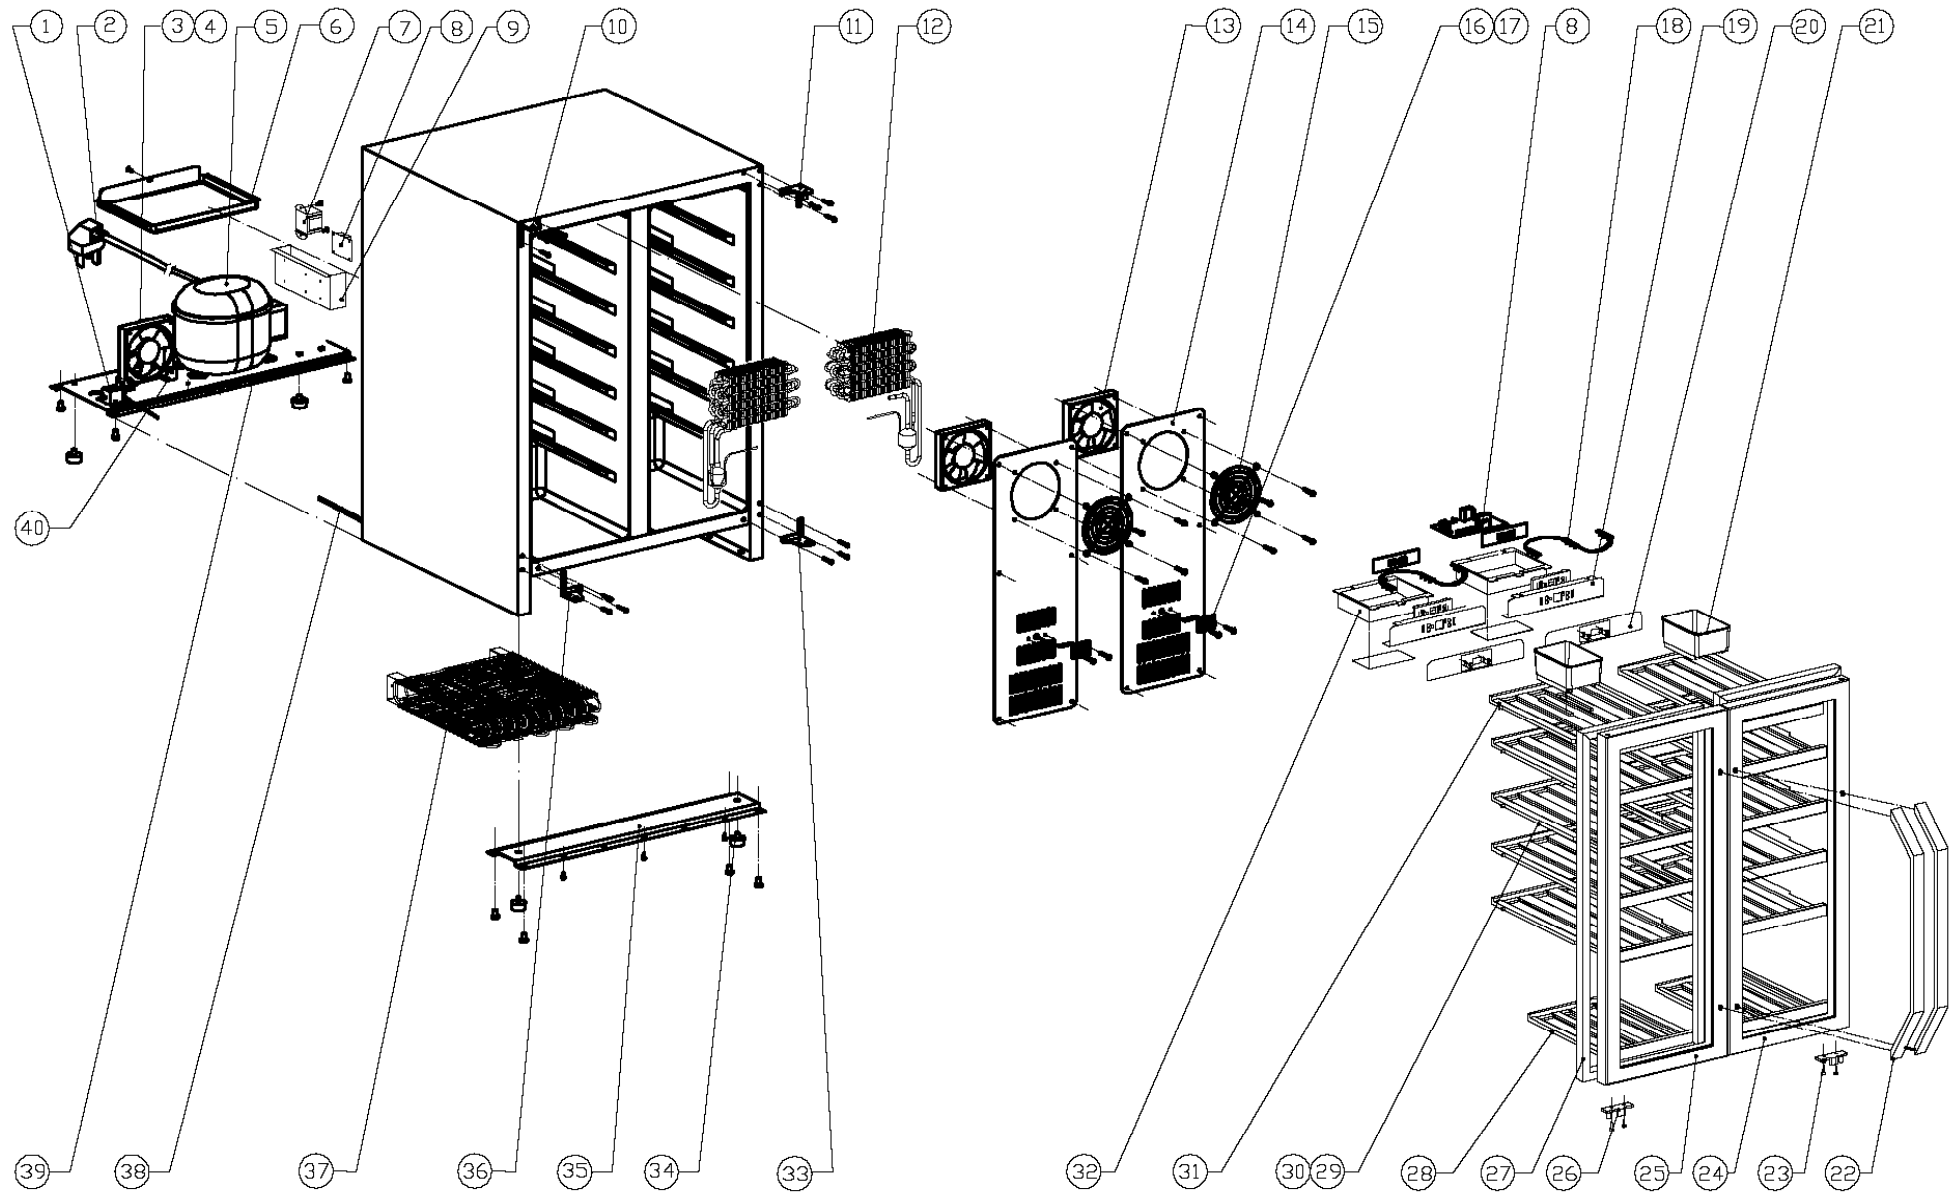

JLWF602

JLP 600m 2dr wine cabinet

TECHNICAL INFORMATION

caple
JLWF602
 JLP 600m 2dr wine cabinet

JLWF602 - JLP 600m 2dr wine cabinet

Item	Part No .	Description	Qty
1	DG12-37.1	Refrigerant valve	1
2	DG2-14	Power cord	1
3	DG7-23-H	Condenser fan	1
4	DG19-3	Fan cover	1
5	DG1-35	Compressor	1
6	DG13-403	Water tank	1
7	DG6-19	Transformer	1
8	DG3-97	PCB board	1
9	DG13-272-1	junction box	1
10	DG14-15.2-SL	Top hinge module (Left)	1
11	DG14-15.2-SR	Top hinge module (Right)	1
12	DG12-44	Evaporator	2
13	DG7-40-BH	Evaporator fan	2
14	DG22-209	Air duct board	2
15	DG19-1	Fan cover	2
16	DG13-511	Senser cover	2
17	DG8-10	Senser	2
18	DG3-12-W	LED Light	2
19	DG13-383	Panel of electrical box	2
20	DG20-206	Display panel	2
21	DG13-1.2	Humid box	2
22	DG13-411	Handle	2
23	DG14-149-SR	Door axis(Right)	1
34	DG23-141-R	Door (Right)	1
35	DG23-141-L	Door (Left)	1
26	DG14-149-SL	Door axis(Left)	1
27	M130-001	Gasket	2
28	DG15-27	Wooden shelves C1	2
29	DG15-26	Wooden shelves A9	8
30	DG15-25	Stainkese steel edge,wooden shelves	10
31	DG15-26.1	Wooden shelves A9A	2
32	DG22-395	Electrical box	2
33	DG14-31.1-SR	Lower hinge module (Right)	1
34	DG13-6.11	Cabinet leg	4
35	DG22-88	Support bracket of front legs	1
36	DG14-31.1-SL	Lower hinge module (Left)	1
37	DG12-15	Condenser	1
38	DG12-113	Air-circulating pipe	2
39	DG22-80.2	Compressor bracket	1
40	DG14-56	Bracket of fan (pair)	1