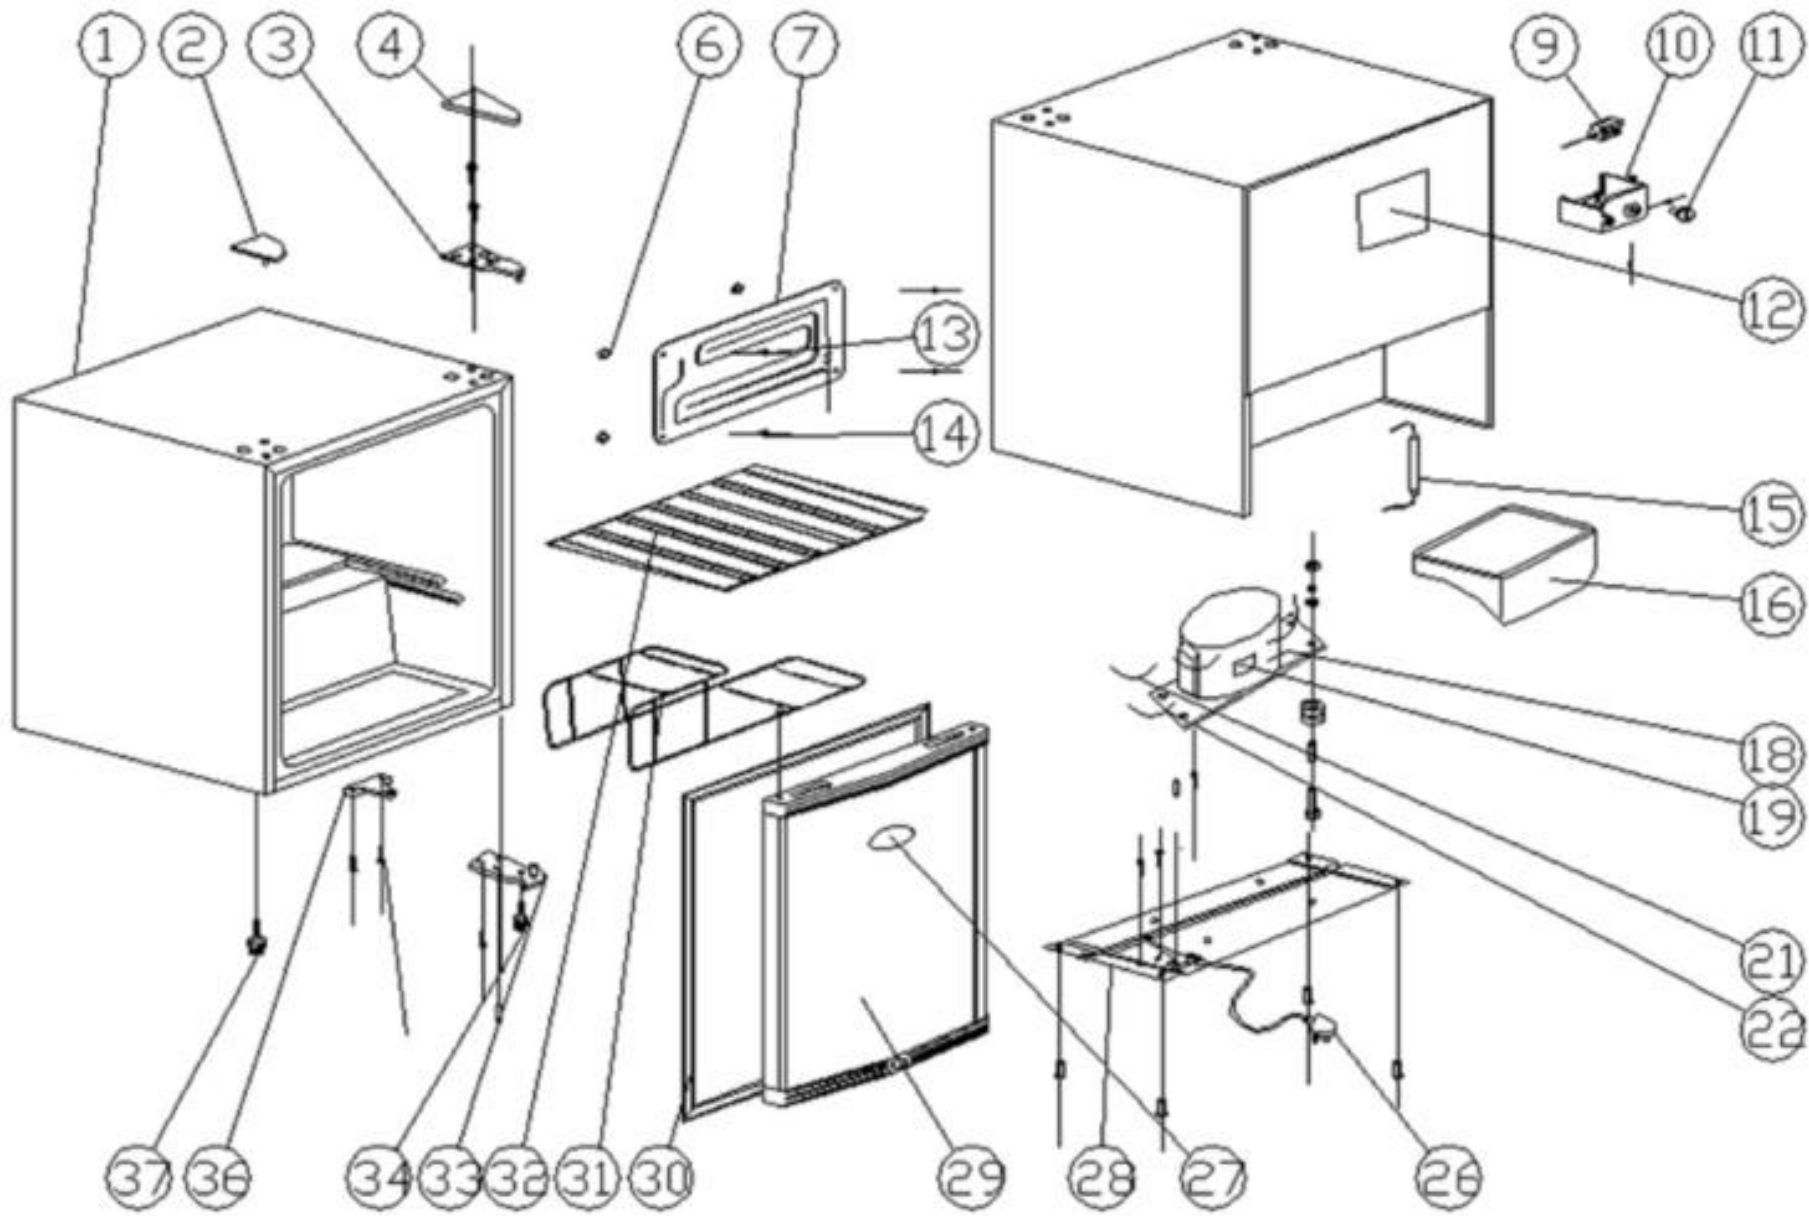

# JLWF451

JLP Cube Wine Cabinet

TECHNICAL INFORMATION

## JLWF451 - JLP Cube Wine Cabinet

No.	Parts code	Description of Spare Part
01	10010110	Cabinet
02	20010224	Cover of door hinge screw hole
03	20020062	Upper door hinge assembly
04	20010223	Door hinge cover
06	20010489	Round pad
07	20060170	Evaporator Assembly
09	20060374	Thermostat
10	20010478	Thermostat Cover
11	20010236	Thermostat Knob
12	BZ3-400	Rating label
	BZ3-401	
13	20010225	Cover of temperature sensor capillary
14	20010226	Jacket of temperature sensor capillary
15A	20060086	Drier filter (for R600a)
15B	20060280	Drier filter (for R134a)
16	20060064	Drain pan
18	20060010	Process tube
19		Compressor
21	20050009	Connecting wire of compressor
22	20050008	Earthing wire of compressor
26		Power supply cord
27		Trade mark
28	20021333	Compressor Support Base
29	DG23-147	Door
	DG13-407	
	DG23-147-1	
	DG14-155	
30	M184-030	Door Gasket
31/32	DG15-177	Wine shelf(WOOD)
33	20020079	Lower hinge assembly
34	20013294	Short adjustable foot
35	20020080	Lock bracket
36	20010205	Long adjustable foot
37		Carton