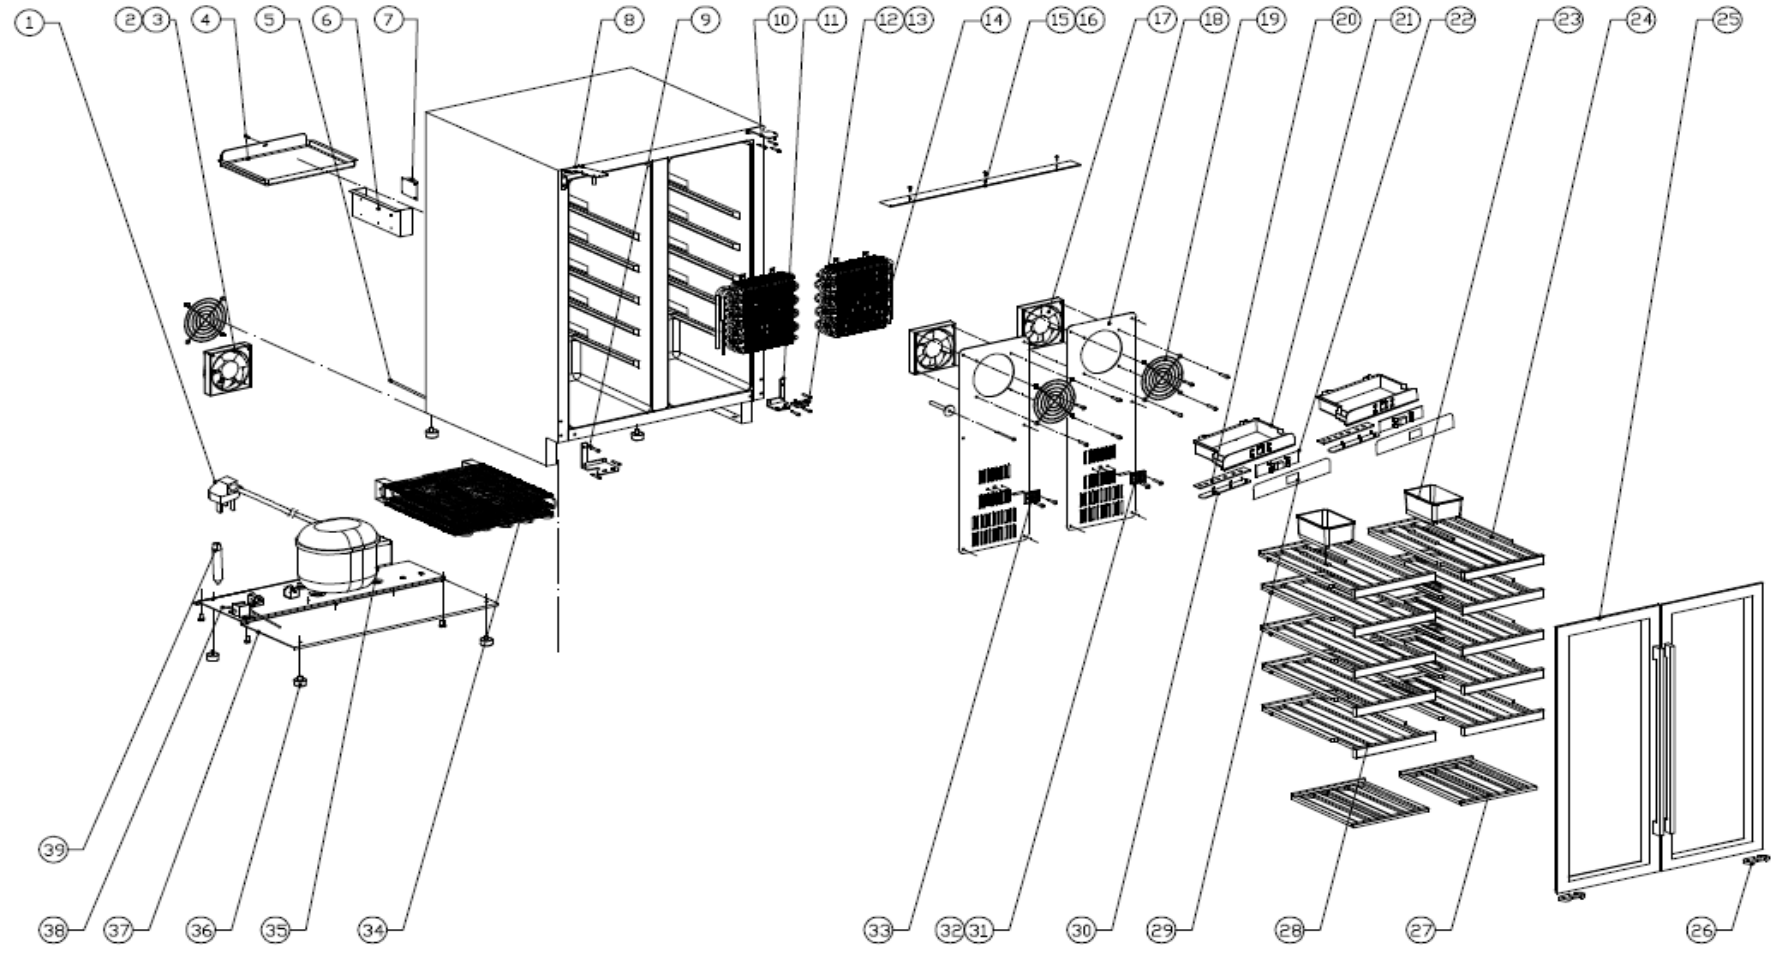

JLWF4

60cm Wine Cabinet

Technical Manual

JLWF4
60cm Wine Cabinet

JLWF4 – 60cm Wine Cabinet

Item	Part Number	Description	Quantity
1	DG2-14	Power cord	1
2	DG7-47	Condenser fan	1
3	DG19-3	Fan cover	1
4	DG13-403	Water tank	1
5	DG12-205	Air-circulating pipe	1
	DG12-140	Air-circulating pipe	1
6	DG22-3334	Electrical box	1
7	DG3-301-3	PCB board	1
8	DG14-190-BL	Top left hinge	1
9	DG14-212-BL	Lower left hinge	1
10	DG14-190-BR	Top right hinge	1
11	DG14-212-BR	Lower right hinge	1
12	DG22-3057-B	Door axis	2
13	DG13-3155	Door axis spacer	2
14	DG12-44-5	Evaporator	2
15	DG13-3149	Fixing bracket A	1
16	DG13-3152	Fixing bracket B	1
17	DG7-48	Evaporator fan	2
18	DG22-209	Air duct board	2
19	DG19-6	Fan cover	2
20	DG3-251	LED Light	2
21	DG13-3381	Electrical box	2
22	DG3-005-2	Display board	2
23	DG13-1.2	Humid box	2
24	DG15-26-5	Wooden Shelf	2
25	DG23-470-2	Door	2
	DG22-3889	Handle	2
	M160-049	Gasket	2
26	DG22-3073-1	Limited block	2
27	DG15-27-3	Wooden Shelf	2
28	DG15-26-4	Wooden Shelf	8
29	DG20-619	Control panel	2
30	DG13-3257	Light cover	2
31	DG8-25-Y	Senser	1
32	DG13-198	Senser cover	2
33	DG8-25-W	Senser	1
34	DG12-91-2	Condenser	1
35	DG1-137	Compressor	1
36	DG13-3146	Cabinet leg	4
37	DG22-3973	Compressor bracket	1
38	DG12-217-1	Refrigerant valve	1
39	DG11-46	Drier filter	1

THERMOSTAT