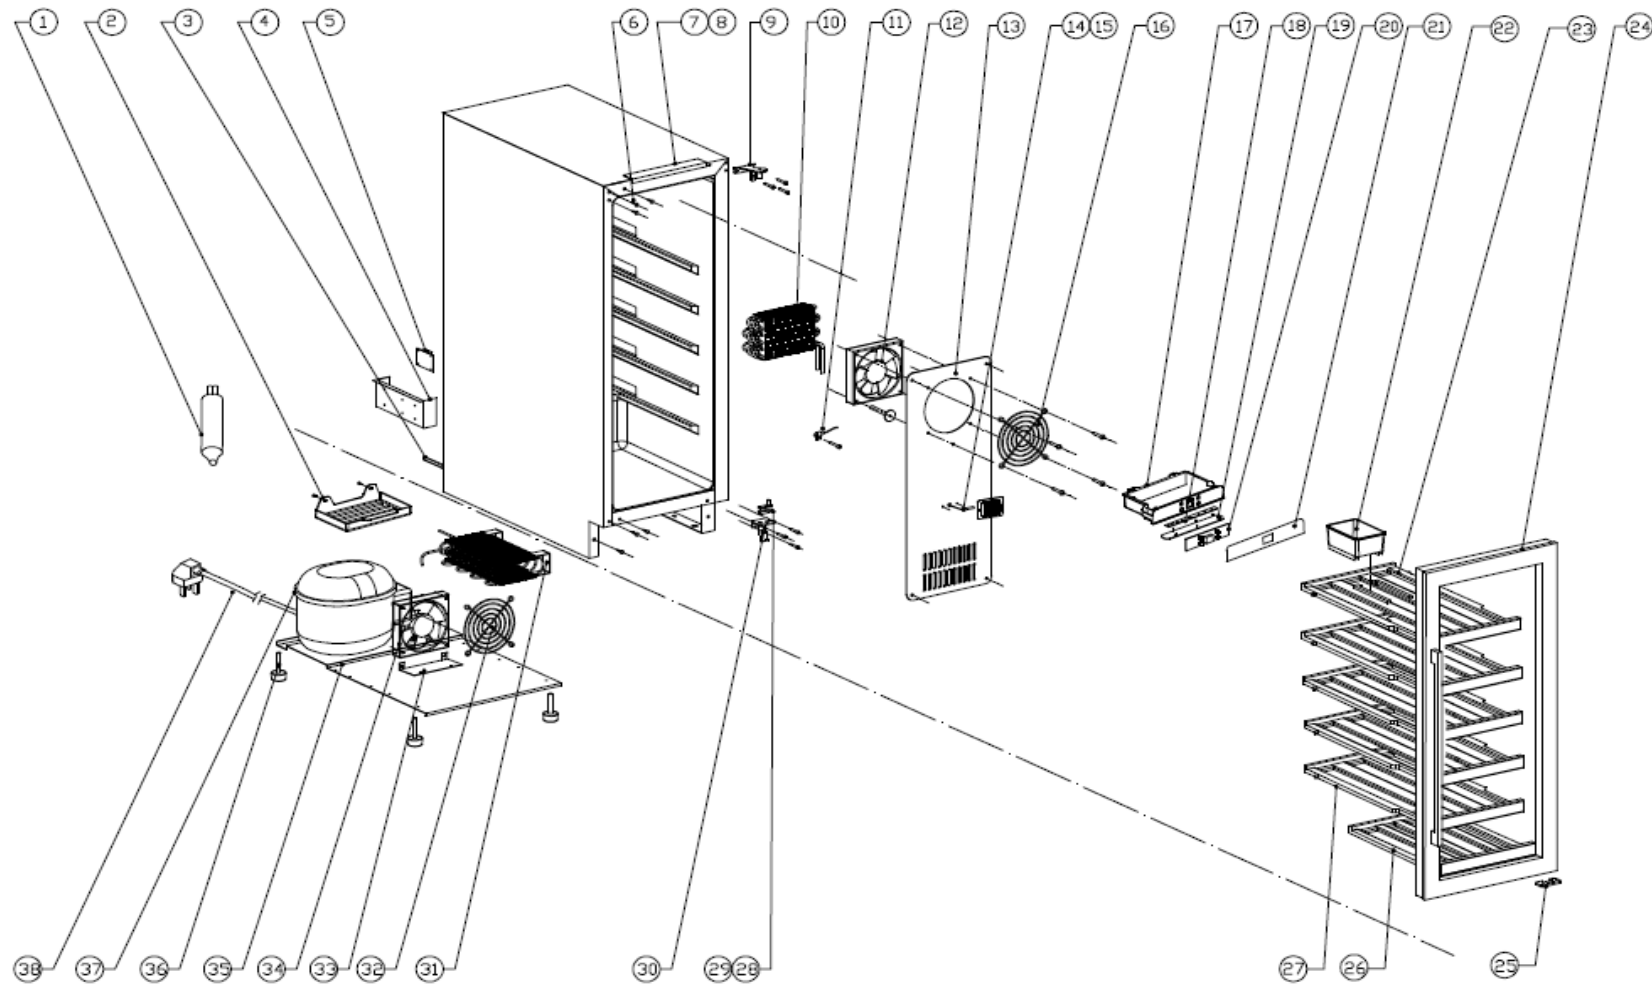

JLWF304

30cm Wine Cabinet

Technical Manual

JLWF304

30cm Wine Cabinet

JLWF304

30cm Wine Cabinet

Item	Part Number	Description	Quantity
1	DG11-45	Dry filter	1
2	DG13-199	Water tank	1
3	DG12-58	Circumfluence pipe	1
4	DG22-3334	Electrical box	1
5	DG3-310-1	PCB board	1
6	DG13-268	Decorative nail	3
7	DG13-3148	Fixing bracket A	1
8	DG13-3151	Fixing bracket B	1
9	DG14-223-SR	Upper right hinge	1
10	DG12-44-5	Evaporator	1
11	DG8-25-R	Senser	1
12	DG7-48	Evaporator fan	1
13	DG22-209	Air duct board	1
14	DG8-8-W	Senser	1
15	DG13-198	Senser Cover	1
16	DG19-6	Fan cover	1
17	DG13-3381	Electrical box	1
18	DG3-251	LED light	1
19	DG13-3257	LED light cover	1
20	DG3-005-2	Display board	1
21	DG20-619	Control panel	1
22	DG13-1.2	Water tank	1
23	DG15-26-5	Wooden Shelf	1
24	DG23-375-2	Glass door	1
	M160-049	Gasket	1
	DG22-3889	Handle	1
25	DG22-3073	Limited block	1
26	DG15-27-3	Wooden Shelf	1
27	DG15-26-4	Wooden Shelf	4
28	DG13-3155	Door axis spacer	1
29	DG22-3057	Axis	1
30	DG14-212-SR	Lower right hinge	1
31	DG12-3	Condenser	1
32	DG13-83	Fan cover	2
33	DG22-3223	Fan bracket	1
34	DG7-33-BH	Condenser fan	1
35	DG22-3932	Compressor bracket	1
36	DG13-3146	Cabinet leg	4
37	DG1-108	Compressor	1
38	DG2-14	Power cord	1