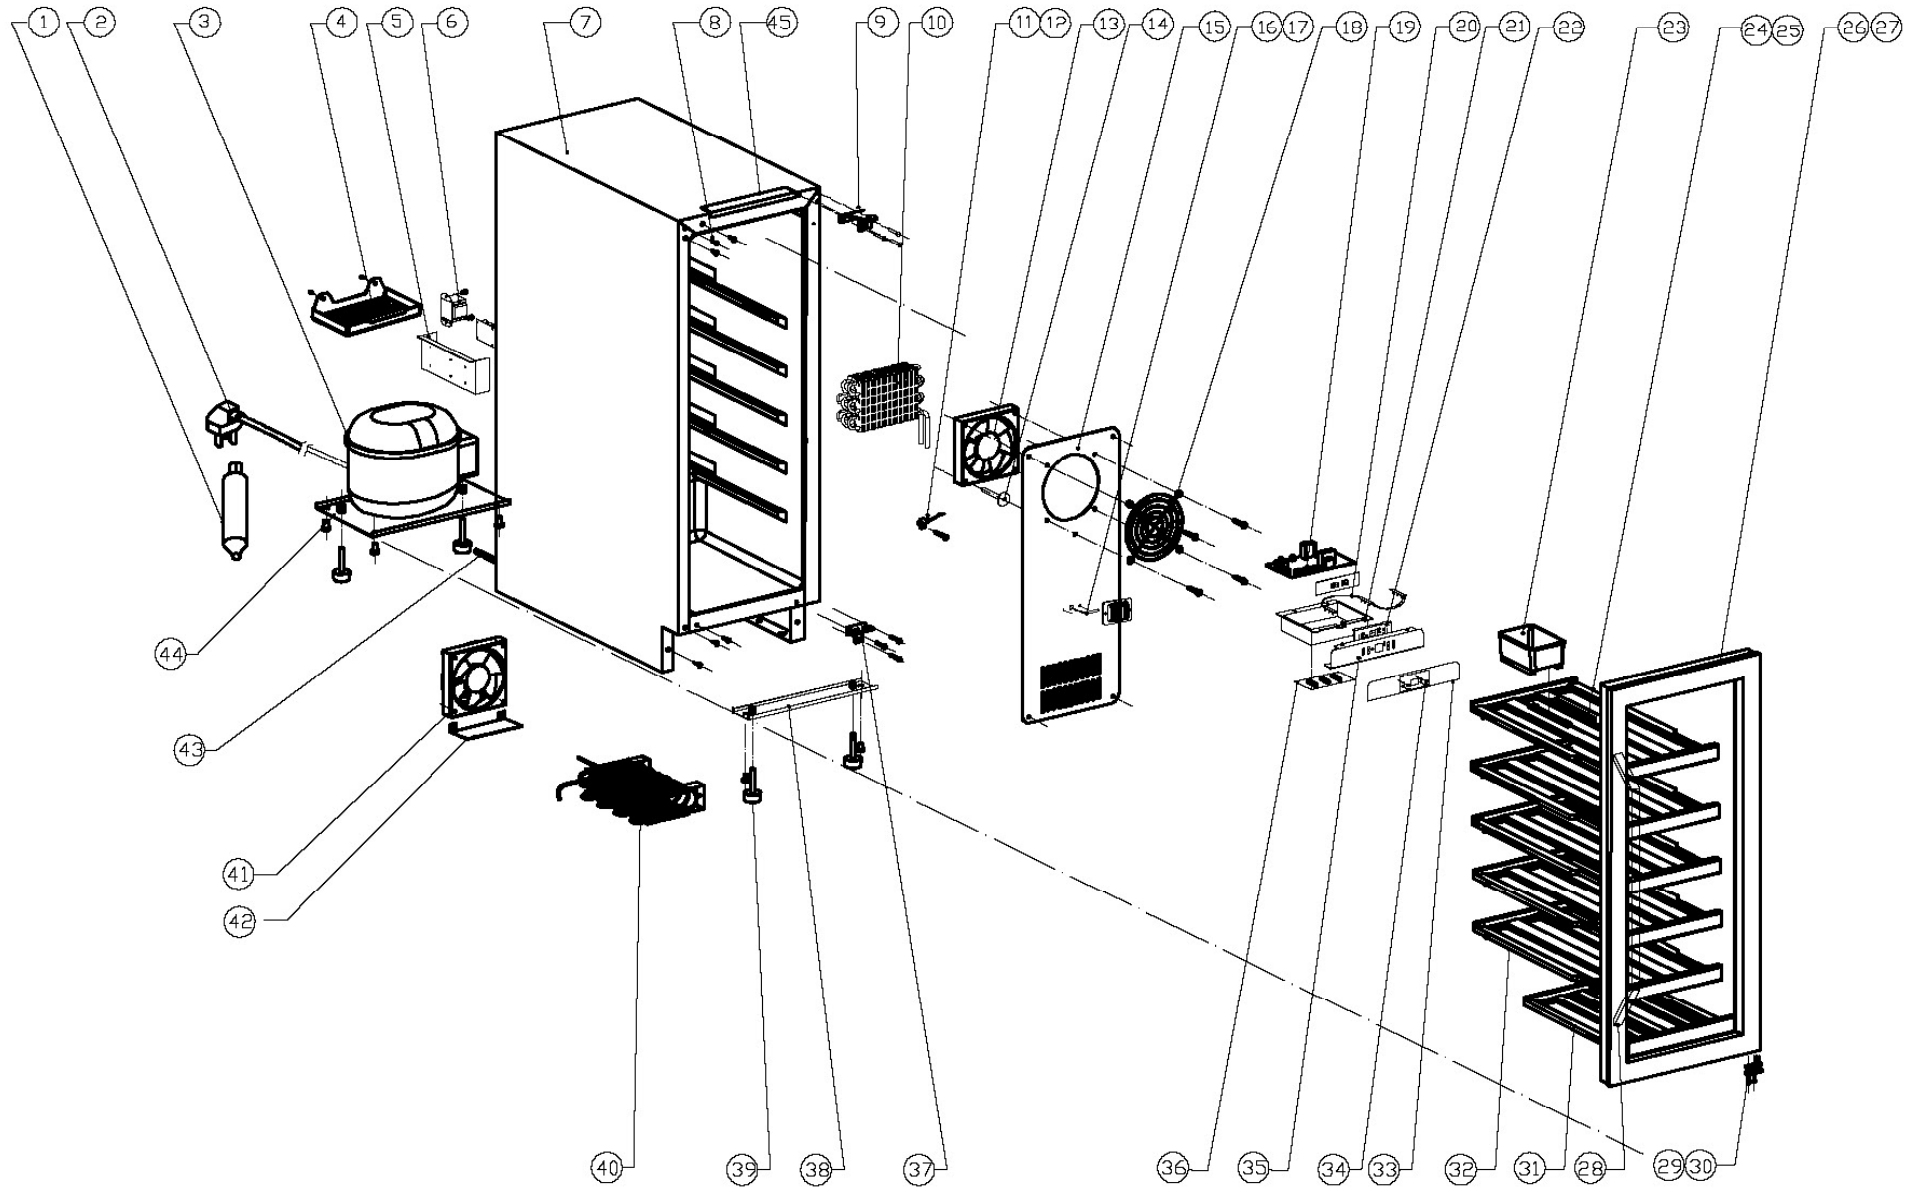

# JLWF303

JLP 300m 1dr wine cabinet