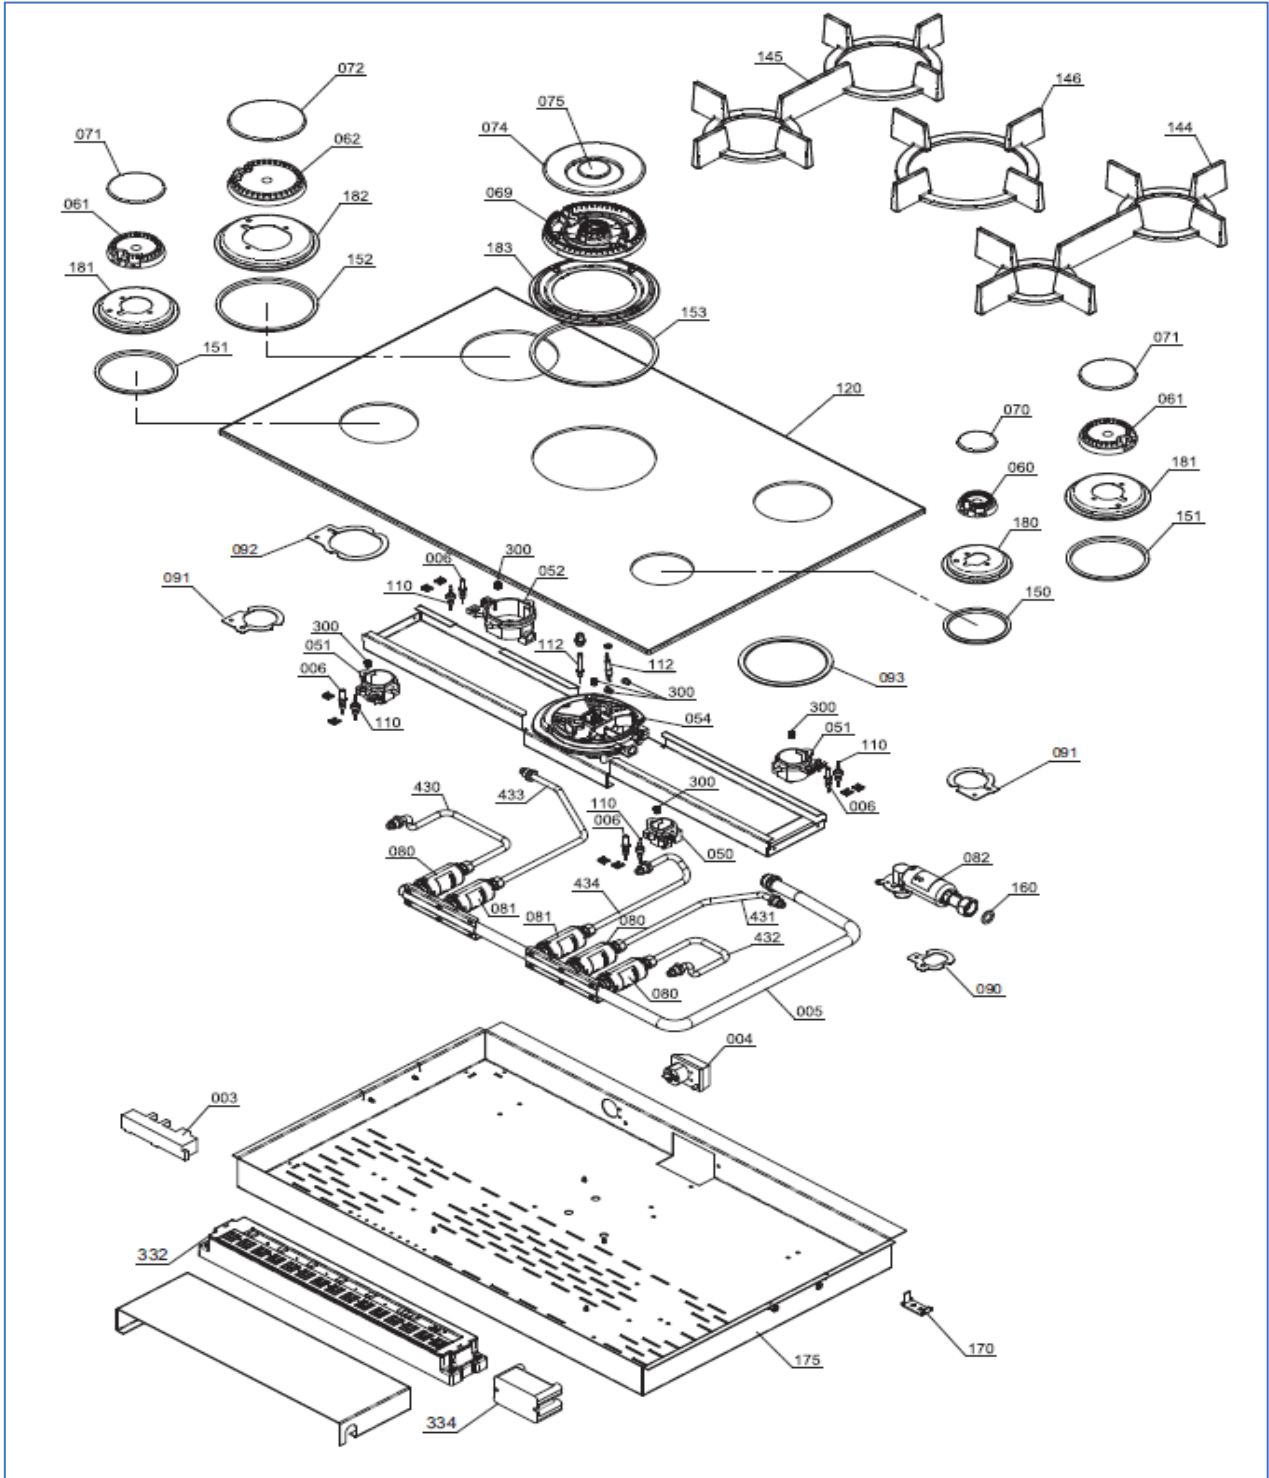

C981G

Caple Gas on Glass Hob 790mm

Technical Manual

C981G

Cable Gas on Glass Hob 790mm

C981G

Caple Gas on Glass Hob 790mm

Item	Part Number	Description	Quantity
003	004030	IGNITION GENERATOR 5F	1
004	803318	TERMINAL BLOCK	1
005	101239-03	GAS FEEDING TUBE	1
006	002006-01	SPARK IGNITION L.400 DEF3	2
006	002022-01	SPARK IGNITION L.900 D3	2
050	103527	A BURNER BOWL 077 G20 DEF3	1
051	103587	SR BURNER BOWL 101 G20 DEF3	2
052	103521	R BURNER BOWL 129 G20 DEF3	1
054	103528-01	DUAL BURNER BOWL 4 KW 71/95 G20 DEF	1
060	103418	A BURNER HEAD EVOL. VALV. HE D3	1
061	103419	SR BURNER HEAD EVOL. VALV. HE D3	2
062	103420	R BURNER HEAD EVOL. VALV. HE D3	1
069	103417	DC BURNER HEAD DUAL 5 KW	1
070	105034	A BURNER COVER	1
071	105035	SR BURNER COVER	2
072	105036	R BURNER COVER	1
074	105026	TC3/DC DUAL 5 KW EXT. BURNER COVER	1
075	105033	TC INT. BURNER COVER RAAF	1
080	106235	VALVE CONTROL D2	3
081	106236	VALVE CONTROL D2.5	2
082	106244	VALVE CONTROL D6	1
110	107045-01	SPARK IGNITION DETECTION L=600	2
110	107046-01	SPARK IGNITION DETECTION L=800	2
112	002021	THERMOCOUPLE/IGNITION	2
120	200144	CERAMIC PLATFORM	1
144	203170-01	CAST IRON RACK SR-AUX	1
145	203171-01	CAST IRON RACK R-SR	1
146	203173-01	CAST IRON RACK TC 1F	1
150	204058	A SUMP WASHER	1
151	204059	SR SUMP WASHER	2
152	204060	R SUMP WASHER	1
153	204061	TC SUMP WASHER	1
160	204006	RUBBER-HOSE HOLDER WASHER	2
170	308023	FIX TOP HOOK	4
175	621248-09	TOP BOTTOM	1
180	711039	A CAST IRON SUMP	1
181	711040	SR CAST IRON SUMP	2
182	711041	R CAST IRON SUMP	1
183	711151	TC3/DUAL SUMP	1