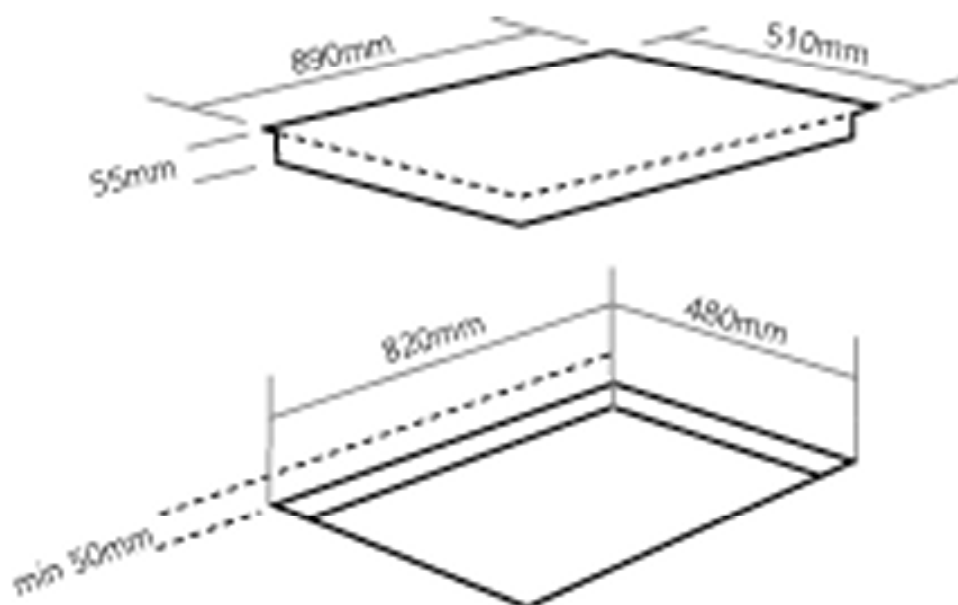

C873G

Caple 90cm Gas Hob (With FSD)

Technical information

C873G

Caple 90cm Gas Hob (With FSD)

C873G Caple Gas Hob

Item	Part Number	Description	Quantity
001	003126	BURNER MICRO UNIT WITH VALVE	1
003	004030	IGNITION GENERATOR 5F	1
004	803318	TERMINAL BLOCK	1
005	101248	GAS FEEDING TUBE	1
006	002011	SPARK IGNITION L.450	1
006	002012	SPARK IGNITION L.500	1
006	002013	SPARK IGNITION L.600	1
006	002025	SPARK IGNITION L.800	1
007	002014	SPARK IGNITION L.450 TC	1
050	103604	A BURNER BOWL 72 G20-20	1
051	103605	SR BURNER BOWL 97 G20-20	2
052	103606	R BURNER BOWL 115 G20-20	1
054	103607	TC BURNER BOWL 135 G20-20 135 VALV.	1
060	103734	A BURNER HEAD	1
061	103735	SR BURNER HEAD	2
062	103736	R BURNER HEAD	1
063	103728	TC BURNER HEAD	1
070	105320	A BURNER COVER INSIDE BLACK RAF	1
071	105322	SR BURNER COVER INSIDE BLACK RAF	2
072	105324	R BURNER COVER INSIDE BLACK RAF	1
073	105318	TC BURNER COVER RAF EXT.	1
074	105316	TC BURNER COVER RAF INT.	1
080	106280	BY PASS TAP 41/27	1
081	106281	BY PASS TAP 50/31	2
082	106282	BY PASS TAP 65/42	1
083	106283	BY PASS TAP 94/60	1
110	107025	THERMOCOUPLE L.250	2
110	107026	THERMOCOUPLE L.500	2
112	107027	THERMOCOUPLE L.450 TC	1
122	861715	INOX PLATFORM	1
130	202162	NIKEL KNOB H=0.4	5
142	203178-05	BURNER RACK 90	1
146	203175-05	BURNER RACK 60	2
148	203055	MINI TRIVET	1
155	204137-01	KNOB WATER SEAL BUSH	5
160	204006	RUBBER-HOSE HOLDER WASHER	2
162	307011	GAS ELBOW (1/2")	1
170	308023	FIX TOP HOOK	4
175	621328-09	TOP BOTTOM	1
300	106300	NOZZLE S2 0.50 G30-30	1
300	106301	NOZZLE S2 0.65 G30-30	2
300	106302	NOZZLE S2 0.85 G30-30	1
300	106303	NOZZLE S2 0.98	1
300	106304	NOZZLE 0.72 G20-20	1
300	106305	NOZZLE 0.97 G20-20	2
430	102896	SR BURNER PIPE FRONT RIGHT	1
431	102894	SR BURNER PIPE REAR CENTRAL	1
432	102893	A BURNER PIPE FRONT CENTRAL	1
433	102895	R BURNER PIPE REAR RIGHT	1
434	102892	TC BURNER PIPE CENTRAL LEFT	1