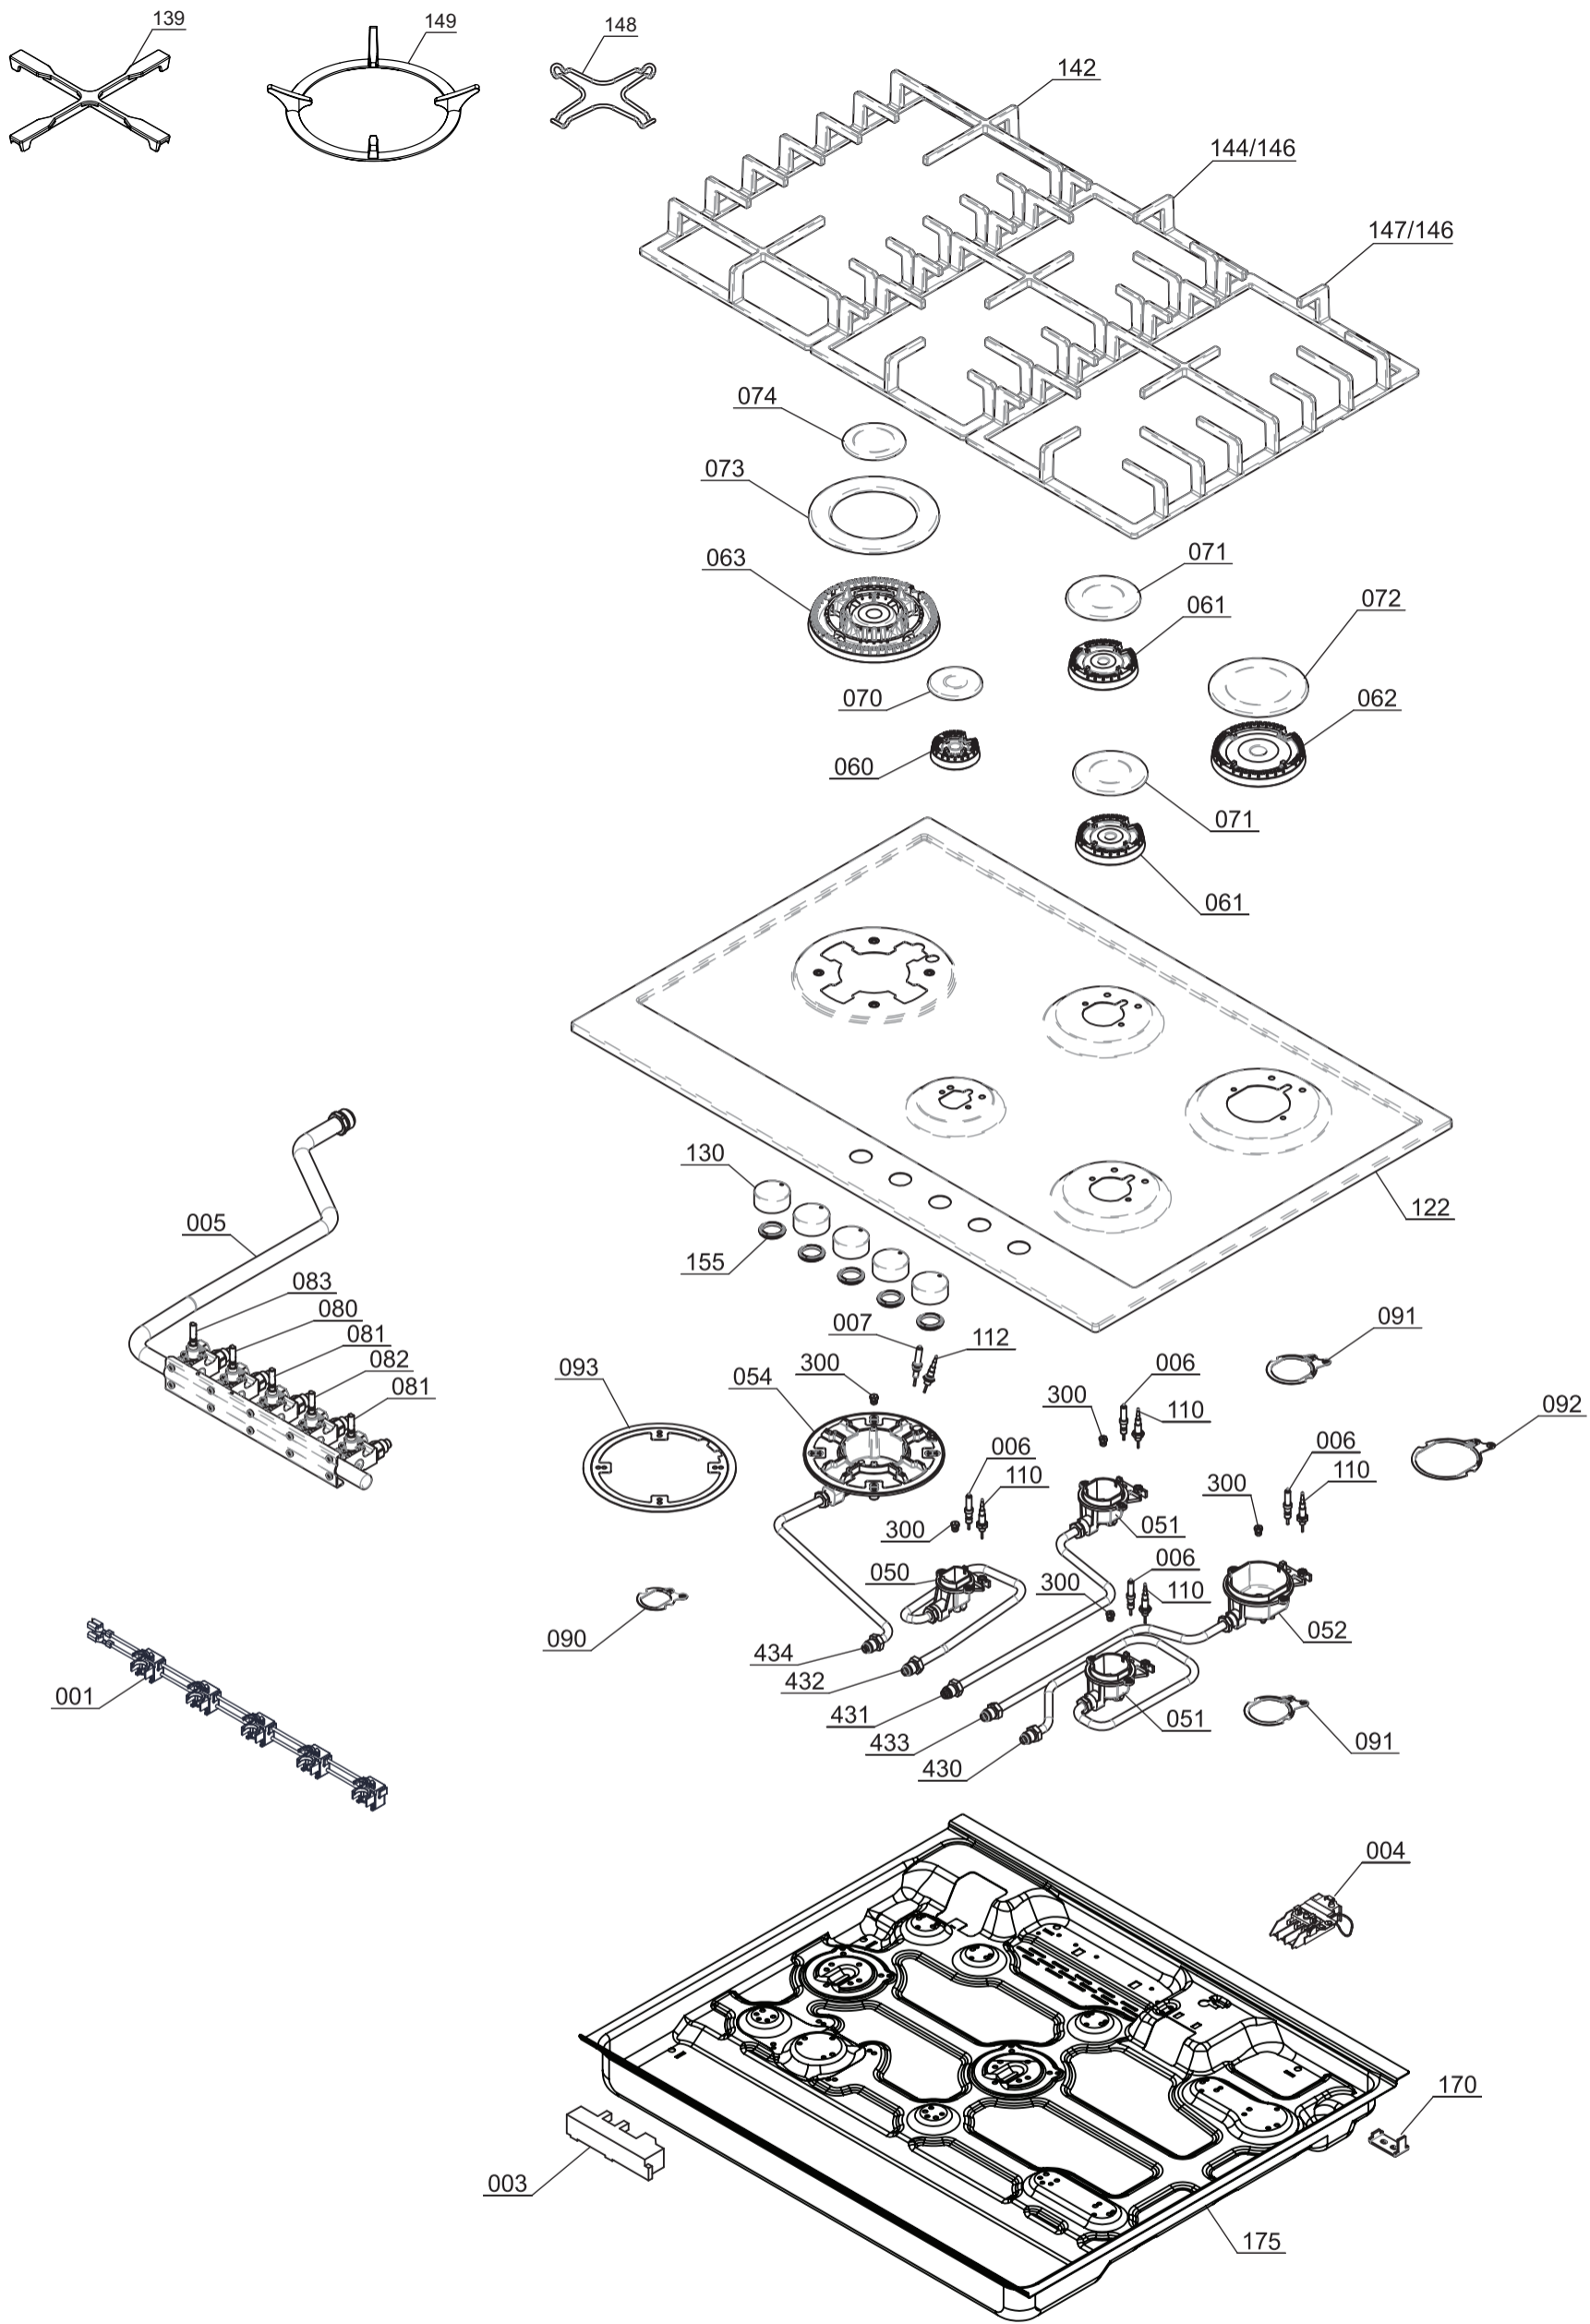

C873G

Caple 90cm Gas Hob (With FSD)

Technical information

C873G

Caple 90cm Gas Hob (With FSD)

C873G Caple Gas Hob

Item	Part Number	Description	Quantity
001	003126	BURNER MICRO UNIT WITH VALVE	1
003	004030	IGNITION GENERATOR 5F	1
004	803318	TERMINAL BLOCK	1
005	101248	GAS FEEDING TUBE	1
006	002011	SPARK IGNITION L.450	1
006	002012	SPARK IGNITION L.500	1
006	002013	SPARK IGNITION L.600	1
006	002025	SPARK IGNITION L.800	1
007	002014	SPARK IGNITION L.450 TC	1
050	103604	A BURNER BOWL 72 G20-20	1
051	103605	SR BURNER BOWL 97 G20-20	2
052	103606	R BURNER BOWL 115 G20-20	1
054	103607	TC BURNER BOWL 135 G20-20 135 VALV.	1
060	103734	A BURNER HEAD	1
061	103735	SR BURNER HEAD	2
062	103736	R BURNER HEAD	1
063	103728	TC BURNER HEAD	1
070	105320	A BURNER COVER INSIDE BLACK RAF	1
071	105322	SR BURNER COVER INSIDE BLACK RAF	2
072	105324	R BURNER COVER INSIDE BLACK RAF	1
073	105318	TC BURNER COVER RAF EXT.	1
074	105316	TC BURNER COVER RAF INT.	1
080	106280	BY PASS TAP 41/27	1
081	106281	BY PASS TAP 50/31	2
082	106282	BY PASS TAP 65/42	1
083	106283	BY PASS TAP 94/60	1
110	107025	THERMOCOUPLE L.250	2
110	107026	THERMOCOUPLE L.500	2
112	107027	THERMOCOUPLE L.450 TC	1
122	861715	INOX PLATFORM	1
130	202162	NIKEL KNOB H=0.4	5
142	203178-05	BURNER RACK 90	1
146	203175-05	BURNER RACK 60	2
148	203055	MINI TRIVET	1
155	204137-01	KNOB WATER SEAL BUSH	5
160	204006	RUBBER-HOSE HOLDER WASHER	2
162	307011	GAS ELBOW (1/2")	1
170	308023	FIX TOP HOOK	4
175	621328-09	TOP BOTTOM	1
300	106300	NOZZLE S2 0.50 G30-30	1
300	106301	NOZZLE S2 0.65 G30-30	2
300	106302	NOZZLE S2 0.85 G30-30	1
300	106303	NOZZLE S2 0.98	1
300	106304	NOZZLE 0.72 G20-20	1
300	106305	NOZZLE 0.97 G20-20	2
430	102896	SR BURNER PIPE FRONT RIGHT	1
431	102894	SR BURNER PIPE REAR CENTRAL	1
432	102893	A BURNER PIPE FRONT CENTRAL	1
433	102895	R BURNER PIPE REAR RIGHT	1
434	102892	TC BURNER PIPE CENTRAL LEFT	1