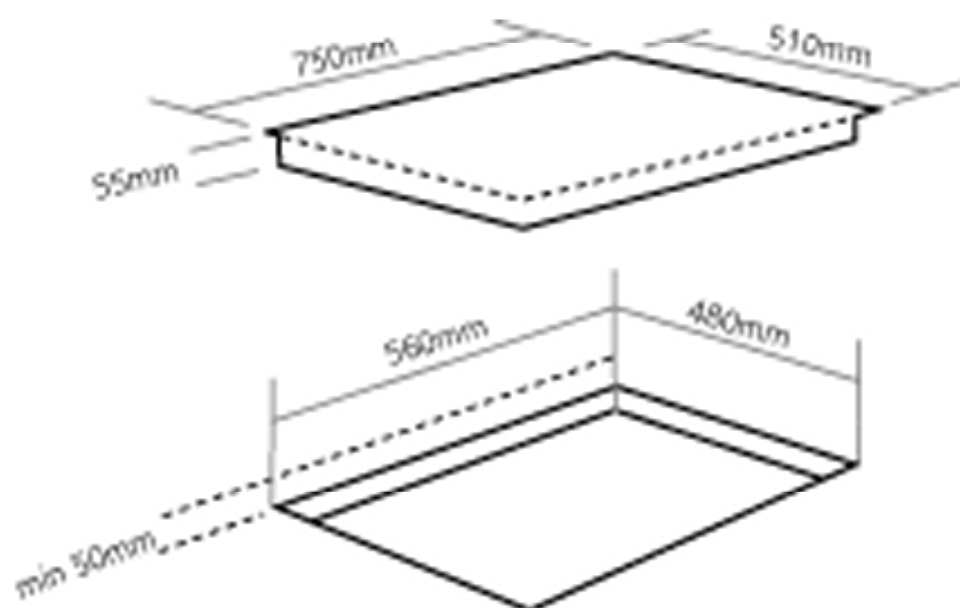

C866G

Caple 75cm Gas Hob (With FSD)

Technical information

C866G

Caple 75cm Gas Hob (With FSD)

C866G - Caple 75cm F.CONTROL GAS HOB

PRIOR TO S/N 2014260020

Item	Part Code	Description	Qty
001	003068-01	BURNER MICRO UNIT	1
003	004023	IGNITION GENERATOR	1
004	803300	GR.MORSET.KADO 3X0,75 1000	1
005	101248	GAS FEEDING TUBE	1
006	002010	SPARK IGNITION L.190	1
006.	002011	SPARK IGNITION L.450	2
006..	002013	SPARK IGNITION L.600	1
007	002014	SPARK IGNITION L.450 TC	1
050	103604	A BURNER BOWL 72 G20-20	1
051	103605	SR BURNER BOWL 97 G20-20	2
052	103606	R BURNER BOWL 115 G20-20	1
054	103607	TC BURNER BOWL 135 G20-20 135 VALV.	1
060	103722	A BURNER HEAD	1
061	103723	SR BURNER HEAD	2
062	103724	R BURNER HEAD	1
063	103703	TC BURNER HEAD	1
070	105301	A BURNER COVER RAF	1
071	105303	SR BURNER COVER RAF	2
072	105305	R BURNER COVER RAF	1
073	105309	TC BURNER COVER OUTSIDE RAF	1
074	105307	TC BURNER COVER INSIDE RAF	1
080	106097	BY PASS TAP 41/27	1
081	106098	BY PASS TAP 50/31	2
082	106099	BY PASS TAP 65/42	1
083	106177	BY PASS TAP 94/60	1
110	107025	THERMOCOUPLE L.250	2
110.	107026	THERMOCOUPLE L.500	2
112	107027	THERMOCOUPLE L.450 TC	1
122	861714	P.INOX FB755VP.L CAPLE 650962	1
130	202162	MANOPOLA NICHEL SAT. H=4 TONDA	5
142	203179	1 BURNER CAST IRON RACK	1
144	203177	2 BURNERS CAST IRON RACK CENT.	1
147	203176	2 BURNERS CAST IRON RACK LAT.	1
148	203032	MINI TRIVET	1
160	204006	RUBBER-HOSE HOLDER WASHER	2
162	307004	GAS ELBOW (1/2")	1
170	308023	FIX TOP HOOK	4
175	621278-02	TOP BOTTOM	1
300	106300	NOZZLE 0.50 G30-30	1
300.	106301	NOZZLE 0.65 G30-30	2
300..	106302	NOZZLE 0.85 G30-30	1
300...	106303	NOZZLE 0.98 G30-30	1
430	102792	SR BURNER PIPE FRONT RIGHT	1
431	102790	SR BURNER PIPE REAR CENTRAL	1

C866G - Caple 75cm F.CONTROL GAS HOB

PRIOR TO S/N 2014260020

Item	Part Code	Description	Qty
432	102789	A BURNER PIPE FRONT CENTRAL	1
433	102791	R BURNER PIPE REAR RIGHT	1
434	102788	TC BURNER PIPE CENTRAL LEFT	1