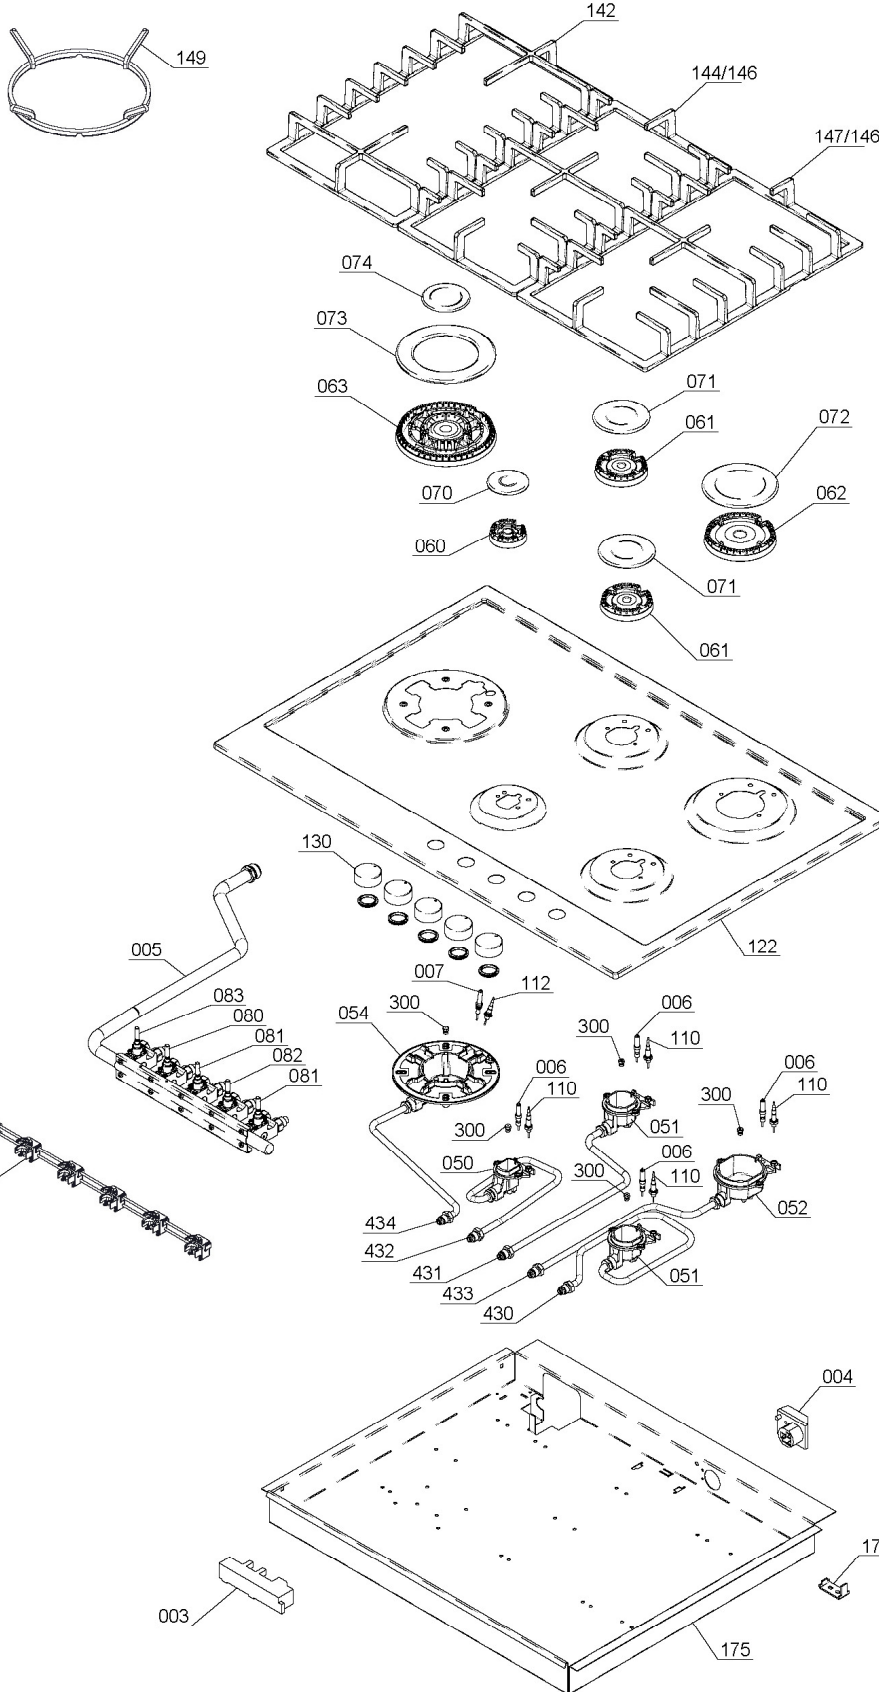

C866G

Caple 75cm Gas Hob (With FSD)

Technical information

C866G

Caple 75cm Gas Hob (With FSD)

C866G - Caple 75cm F.CONTROL GAS HOB

PRIOR TO S/N 2014260020

Item	Part Code	Description	Qty
001	003068-01	BURNER MICRO UNIT	1
003	004023	IGNITION GENERATOR	1
004	803300	GR.MORSET.KADO 3X0,75 1000	1
005	101248	GAS FEEDING TUBE	1
006	002010	SPARK IGNITION L.190	1
006.	002011	SPARK IGNITION L.450	2
006..	002013	SPARK IGNITION L.600	1
007	002014	SPARK IGNITION L.450 TC	1
050	103604	A BURNER BOWL 72 G20-20	1
051	103605	SR BURNER BOWL 97 G20-20	2
052	103606	R BURNER BOWL 115 G20-20	1
054	103607	TC BURNER BOWL 135 G20-20 135 VALV.	1
060	103722	A BURNER HEAD	1
061	103723	SR BURNER HEAD	2
062	103724	R BURNER HEAD	1
063	103703	TC BURNER HEAD	1
070	105301	A BURNER COVER RAF	1
071	105303	SR BURNER COVER RAF	2
072	105305	R BURNER COVER RAF	1
073	105309	TC BURNER COVER OUTSIDE RAF	1
074	105307	TC BURNER COVER INSIDE RAF	1
080	106097	BY PASS TAP 41/27	1
081	106098	BY PASS TAP 50/31	2
082	106099	BY PASS TAP 65/42	1
083	106177	BY PASS TAP 94/60	1
110	107025	THERMOCOUPLE L.250	2
110.	107026	THERMOCOUPLE L.500	2
112	107027	THERMOCOUPLE L.450 TC	1
122	861714	P.INOX FB755VP.L CAPLE 650962	1
130	202162	MANOPOLA NICHEL SAT. H=4 TONDA	5
142	203179	1 BURNER CAST IRON RACK	1
144	203177	2 BURNERS CAST IRON RACK CENT.	1
147	203176	2 BURNERS CAST IRON RACK LAT.	1
148	203032	MINI TRIVET	1
160	204006	RUBBER-HOSE HOLDER WASHER	2
162	307004	GAS ELBOW (1/2")	1
170	308023	FIX TOP HOOK	4
175	621278-02	TOP BOTTOM	1
300	106300	NOZZLE 0.50 G30-30	1
300.	106301	NOZZLE 0.65 G30-30	2
300..	106302	NOZZLE 0.85 G30-30	1
300...	106303	NOZZLE 0.98 G30-30	1
430	102792	SR BURNER PIPE FRONT RIGHT	1
431	102790	SR BURNER PIPE REAR CENTRAL	1

C866G - Caple 75cm F.CONTROL GAS HOB

PRIOR TO S/N 2014260020

Item	Part Code	Description	Qty
432	102789	A BURNER PIPE FRONT CENTRAL	1
433	102791	R BURNER PIPE REAR RIGHT	1
434	102788	TC BURNER PIPE CENTRAL LEFT	1