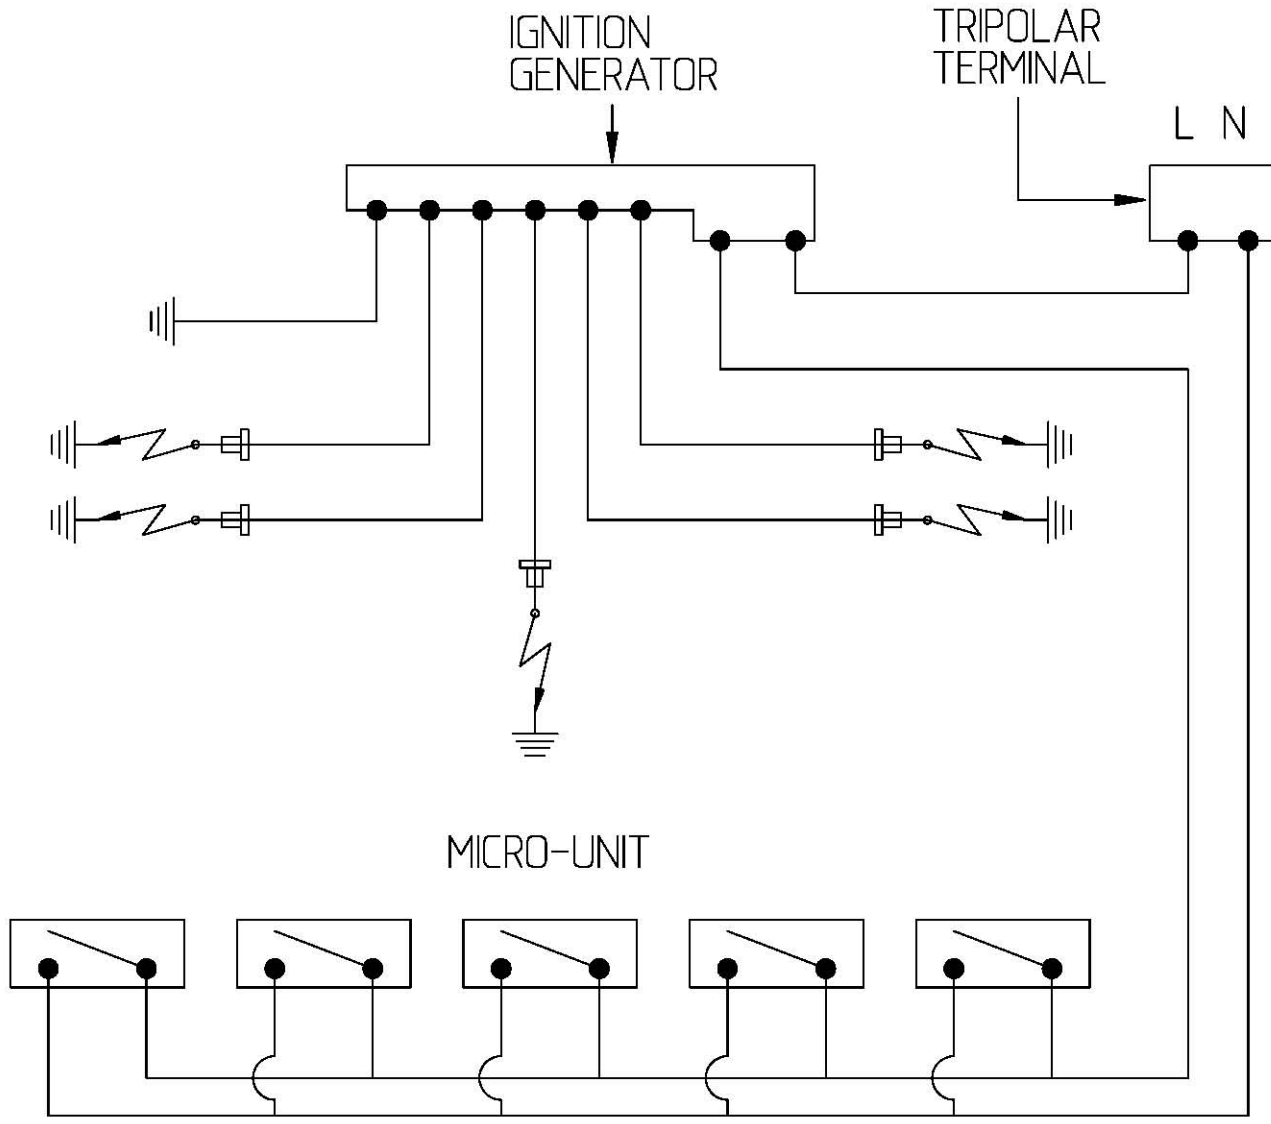

C790G/SS

**Caple 90cm 5 Burner Gas Hob
(Gas - on - Glass)**

TECHNICAL INFORMATION

caple

C790G/SS

Caple 90cm Gas on Glass
5 Burner Hob Stainless Steel

MODEL C790G/SS SPARE PARTS LIST

Diagram Number	Part Code	Description
001	003026	BURNER MICRO UNIT
003	004013	IGNITION GENERATOR
004	005001	TRIPOLAR TERMINAL
005	101017	GAS RAMP
050	103001F	A BURNER BOWL 76 G20
051	103002F	SR BURNER BOWL 94 G20
052	103003F	R BURNER BOWL 128 G20
054	103085	TC BURNER BOWL 139 G20
060	103101	A BURNER HEAD
061	103102	SR BURNER HEAD
062	103103	R BURNER HEAD
064	104008	BURNER DOUBLE RING CROWN
065	104009	CENTRAL TC BURNER CROWN
067	103117	TC BURNER HEAD
070	105008	A BURNER COVER MAT.
071	105009	SR BURNER COVER MAT.
072	105010	R BURNER COVER MAT.
073	105012	TC BURNER COVER MAT.
080	106019	BY-PASS TAP 27
081	106020	BY-PASS TAP 29
082	106021	BY-PASS TAP 40
083	106022	BY-PASS TAP 60
119	640856	F9050.RC STEEL SHEET
120	805025	F9050TRC STELL FRAME GLASS SET
130	202028	CRISTAL BLACK KNOB 764 MAT
140	203101	A CAST IRON RACK
141	203102	SR CAST IRON RACK
142	203103	R CAST IRON RACK
144	203104	TC CAST IRON RACK
150	204021	A SUMP WASHER
151	204022	SR SUMP WASHER
153	204023	WOK SUMP WASHER
155	204024	KNOB WATER SEAL BUSH CRISTAL INOX
160	204006	RUBBER-HOSE HOLDER WASHER
162	307004	GAS ELBOW (1/2")
170	308008	FIX TOP HOOK
175	621010	TOP BOTTOM
180	640801	A INOX SUMP
181	640802	SR INOX SUMP
182	640803	R INOX SUMP
183	640804	TC INOX SUMP
221	102046	A BURNER PIPE
222	102047	SR/TC BURNER PIPE FRONT
223	102048	SR BURNER PIPE REAR
224	102049	R BURNER PIPE
225	102050	DC BURNER PIPE

C790G/SS

Capele 90cm Gas on Glass
5 Burner Hob Stainless Steel