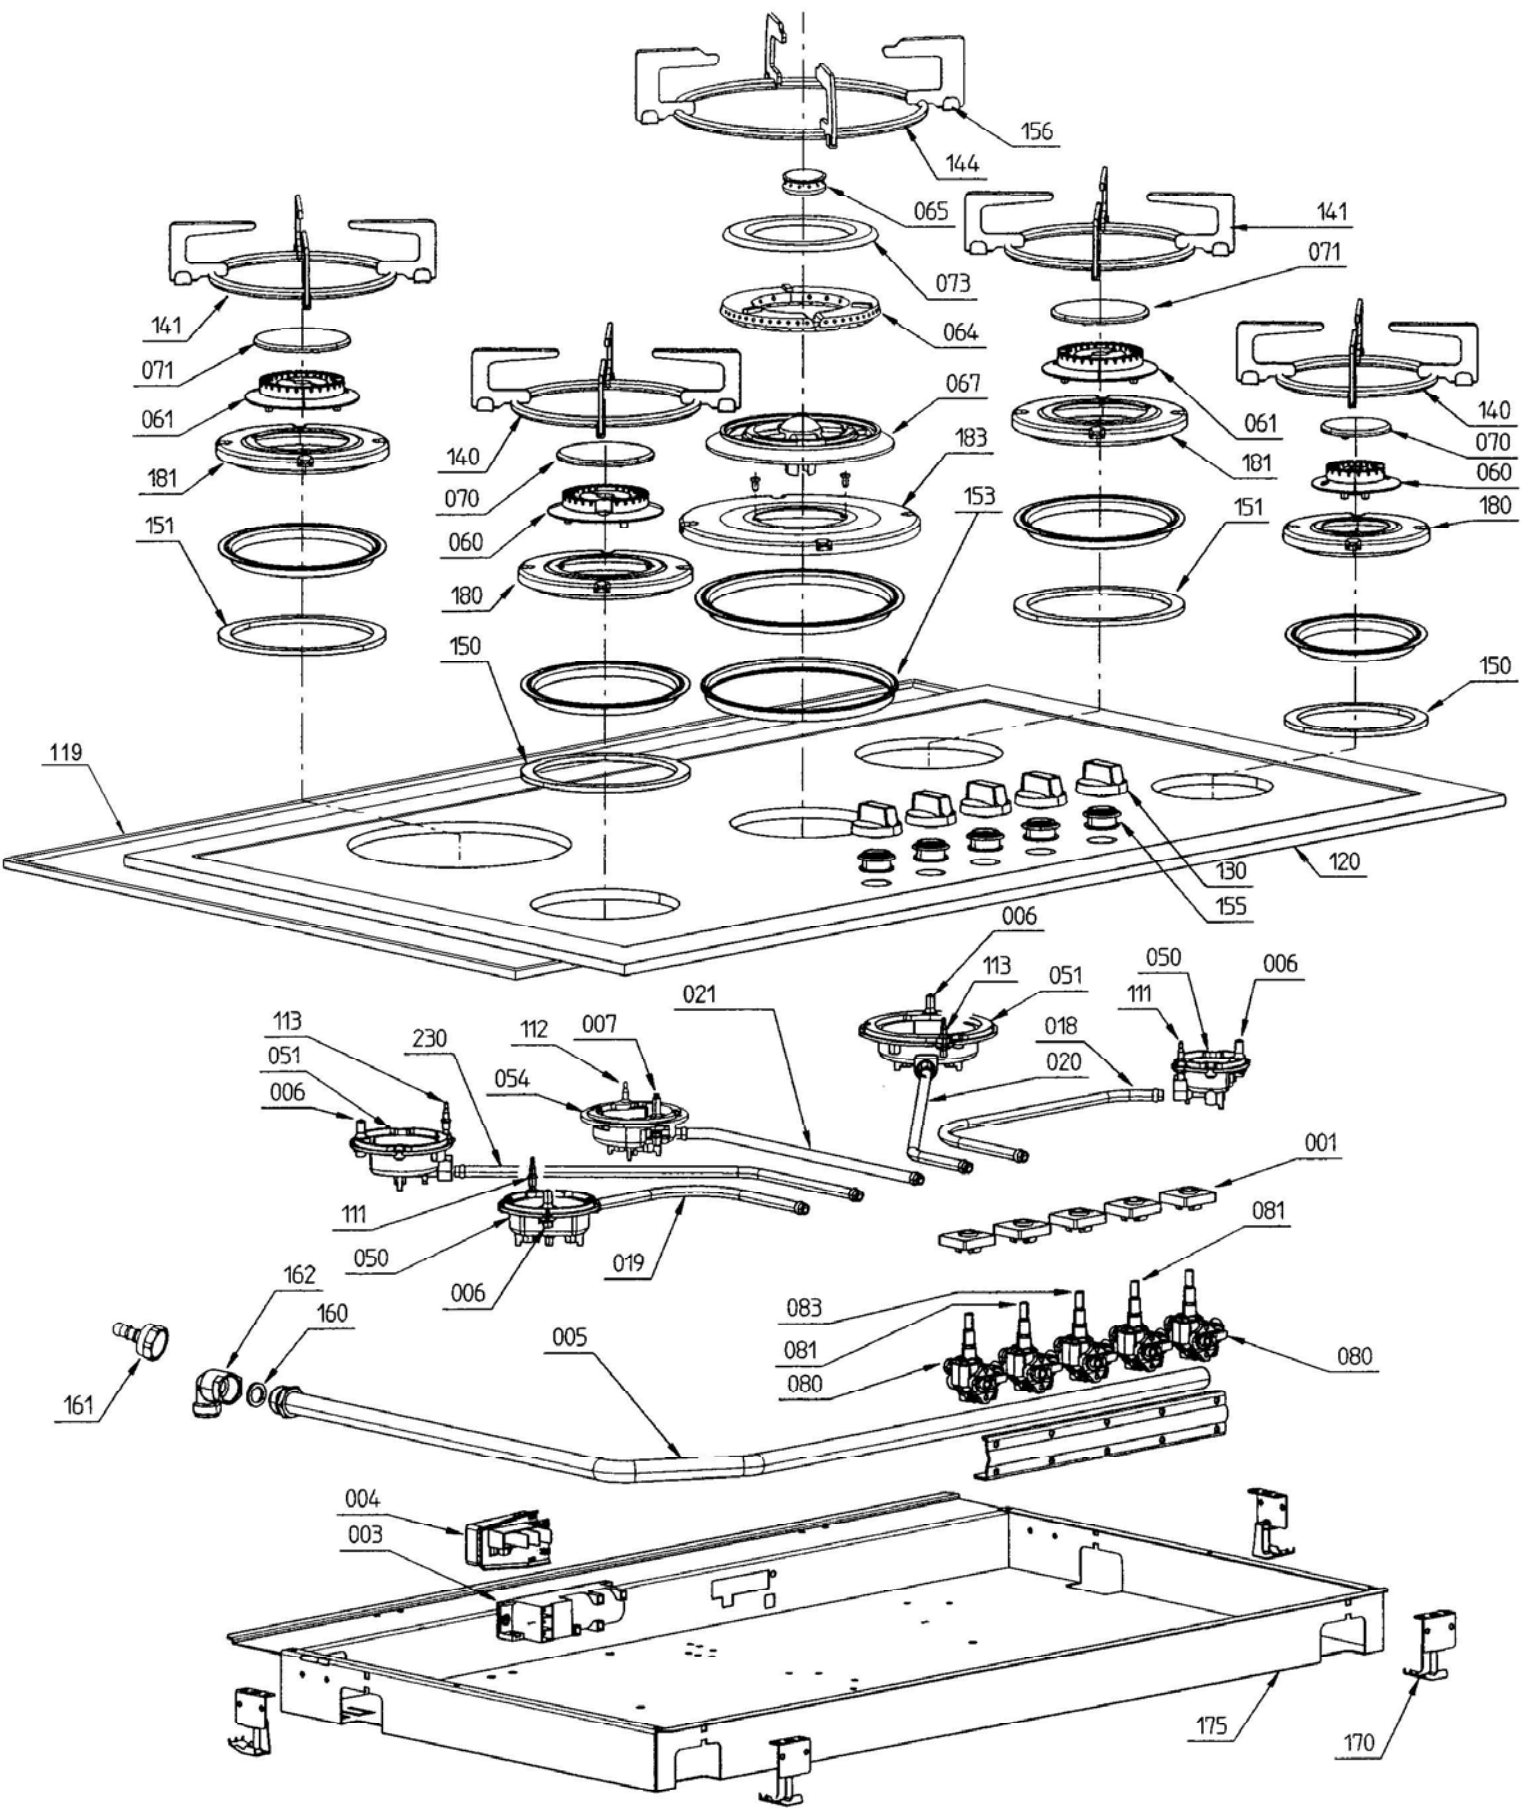

C790G/SS

**Caple 90cm 5 Burner Gas Hob
(Gas - on - Glass)**

TECHNICAL INFORMATION

caple

C790G/SS

Caple 90cm Gas on Glass
5 Burner Hob Stainless Steel

MODEL C790G/SS SPARE PARTS LIST

Diagram Number	Part Code	Description
001	003026	BURNER MICRO UNIT
003	004013	IGNITION GENERATOR
004	005001	TRIPOLAR TERMINAL
005	101017	GAS RAMP
050	103001F	A BURNER BOWL 76 G20
051	103002F	SR BURNER BOWL 94 G20
052	103003F	R BURNER BOWL 128 G20
054	103085	TC BURNER BOWL 139 G20
060	103101	A BURNER HEAD
061	103102	SR BURNER HEAD
062	103103	R BURNER HEAD
064	104008	BURNER DOUBLE RING CROWN
065	104009	CENTRAL TC BURNER CROWN
067	103117	TC BURNER HEAD
070	105008	A BURNER COVER MAT.
071	105009	SR BURNER COVER MAT.
072	105010	R BURNER COVER MAT.
073	105012	TC BURNER COVER MAT.
080	106019	BY-PASS TAP 27
081	106020	BY-PASS TAP 29
082	106021	BY-PASS TAP 40
083	106022	BY-PASS TAP 60
119	640856	F9050.RC STEEL SHEET
120	805025	F9050TRC STELL FRAME GLASS SET
130	202028	CRISTAL BLACK KNOB 764 MAT
140	203101	A CAST IRON RACK
141	203102	SR CAST IRON RACK
142	203103	R CAST IRON RACK
144	203104	TC CAST IRON RACK
150	204021	A SUMP WASHER
151	204022	SR SUMP WASHER
153	204023	WOK SUMP WASHER
155	204024	KNOB WATER SEAL BUSH CRISTAL INOX
160	204006	RUBBER-HOSE HOLDER WASHER
162	307004	GAS ELBOW (1/2")
170	308008	FIX TOP HOOK
175	621010	TOP BOTTOM
180	640801	A INOX SUMP
181	640802	SR INOX SUMP
182	640803	R INOX SUMP
183	640804	TC INOX SUMP
221	102046	A BURNER PIPE
222	102047	SR/TC BURNER PIPE FRONT
223	102048	SR BURNER PIPE REAR
224	102049	R BURNER PIPE
225	102050	DC BURNER PIPE

C790G/SS

Capele 90cm Gas on Glass
5 Burner Hob Stainless Steel