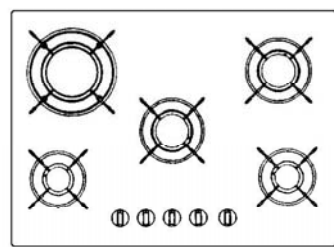

C780G/W

**Caple 70cm 5 Burner Gas Hob
(Gas - on - Glass)**

TECHNICAL INFORMATION

1	2	3	4	5	6	7	8	9	10	11	12	13	14
N.	DATA	FIRMA	MODIFICA										

caple
C780G/W
 Caple 70cm Gas on Glass
 5 Burner Hob White

1	2	3	4	5	6	7	8	9	10	11	12	13	14
---	---	---	---	---	---	---	---	---	----	----	----	----	----

MODEL C780G/WH SPARE PARTS LIST

Diagram Number	Part Code	Description
001	003026	BURNER MICRO UNIT
003	004013	IGNITION GENERATOR
004	005001	TRIPOLAR TERMINAL
005	101008	GAS RAMP
018	102009	A BURNER PIPE
019	102010	A BURNER PIPE
020	102011	SR BURNER PIPE
021	102012	SR/TC BURNER PIPE
022	102013	R BURNER PIPE
050	103001F	A BURNER BOWL 76 G20
051	103002F	SR BURNER BOWL 94 G20
052	103003F	R BURNER BOWL 128 G20
060	103101	A BURNER HEAD
061	103102	SR BURNER HEAD
062	103103	R BURNER HEAD
070	105001	A BURNER COVER
071	105002	SR BURNER COVER
072	105003	R BURNER COVER
080	106019	BY-PASS TAP 27
081	106020	BY-PASS TAP 29
082	106021	BY-PASS TAP 40
120	201012	C7050 GLASS PLATFORM
130	202019	CRISTAL BLACK KNOB 764
140	203001	A RACK
141	203002	SR RACK
142	203003	R RACK
150	204021	A SUMP WASHER
151	204022	SR SUMP WASHER
153	204023	WOK SUMP WASHER
155	204029	KNOB WATER SEAL BUSH VTC
156	204005	RACK SUPPORT FOOT
160	204006	RUBBER-HOSE HOLDER WASHER
162	307004	GAS ELBOW (1/2")
170	308008	FIX TOP HOOK
175	621032	TOP BOTTOM
180	711001	A SUMP
181	711002	SR SUMP
182	711003	R SUMP