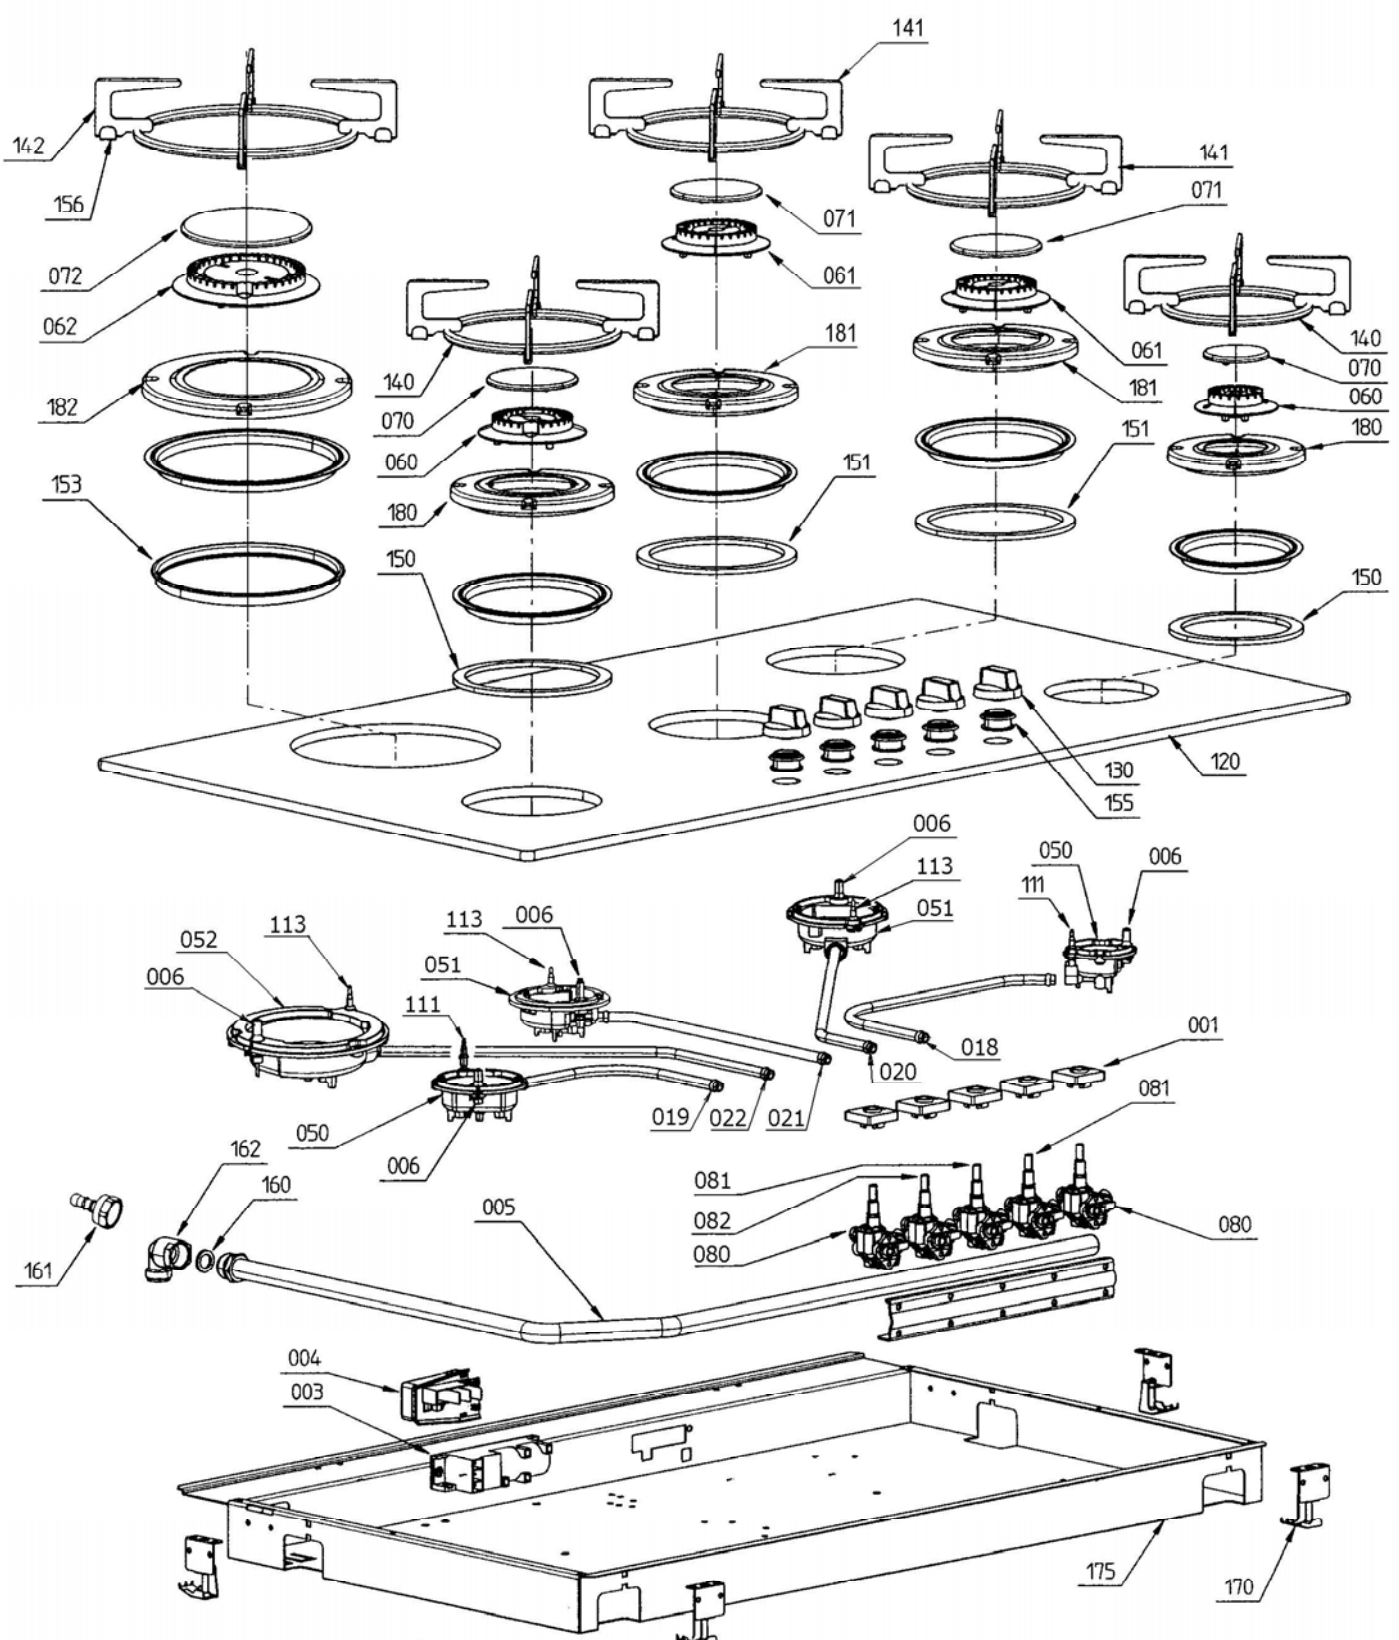

C780G/W

**Caple 70cm 5 Burner Gas Hob
(Gas - on - Glass)**

TECHNICAL INFORMATION

1	2	3	4	5	6	7	8	9	10	11	12	13	14
N.	DATA	FIRMA	MODIFICA										

caple
C780G/W
 Caple 70cm Gas on Glass
 5 Burner Hob White

1	2	3	4	5	6	7	8	9	10	11	12	13	14
---	---	---	---	---	---	---	---	---	----	----	----	----	----

MODEL C780G/WH SPARE PARTS LIST

Diagram Number	Part Code	Description
001	003026	BURNER MICRO UNIT
003	004013	IGNITION GENERATOR
004	005001	TRIPOLAR TERMINAL
005	101008	GAS RAMP
018	102009	A BURNER PIPE
019	102010	A BURNER PIPE
020	102011	SR BURNER PIPE
021	102012	SR/TC BURNER PIPE
022	102013	R BURNER PIPE
050	103001F	A BURNER BOWL 76 G20
051	103002F	SR BURNER BOWL 94 G20
052	103003F	R BURNER BOWL 128 G20
060	103101	A BURNER HEAD
061	103102	SR BURNER HEAD
062	103103	R BURNER HEAD
070	105001	A BURNER COVER
071	105002	SR BURNER COVER
072	105003	R BURNER COVER
080	106019	BY-PASS TAP 27
081	106020	BY-PASS TAP 29
082	106021	BY-PASS TAP 40
120	201012	C7050 GLASS PLATFORM
130	202019	CRISTAL BLACK KNOB 764
140	203001	A RACK
141	203002	SR RACK
142	203003	R RACK
150	204021	A SUMP WASHER
151	204022	SR SUMP WASHER
153	204023	WOK SUMP WASHER
155	204029	KNOB WATER SEAL BUSH VTC
156	204005	RACK SUPPORT FOOT
160	204006	RUBBER-HOSE HOLDER WASHER
162	307004	GAS ELBOW (1/2")
170	308008	FIX TOP HOOK
175	621032	TOP BOTTOM
180	711001	A SUMP
181	711002	SR SUMP
182	711003	R SUMP

C780G/W

Capele 70cm Gas on Glass
5 Burner Hob White