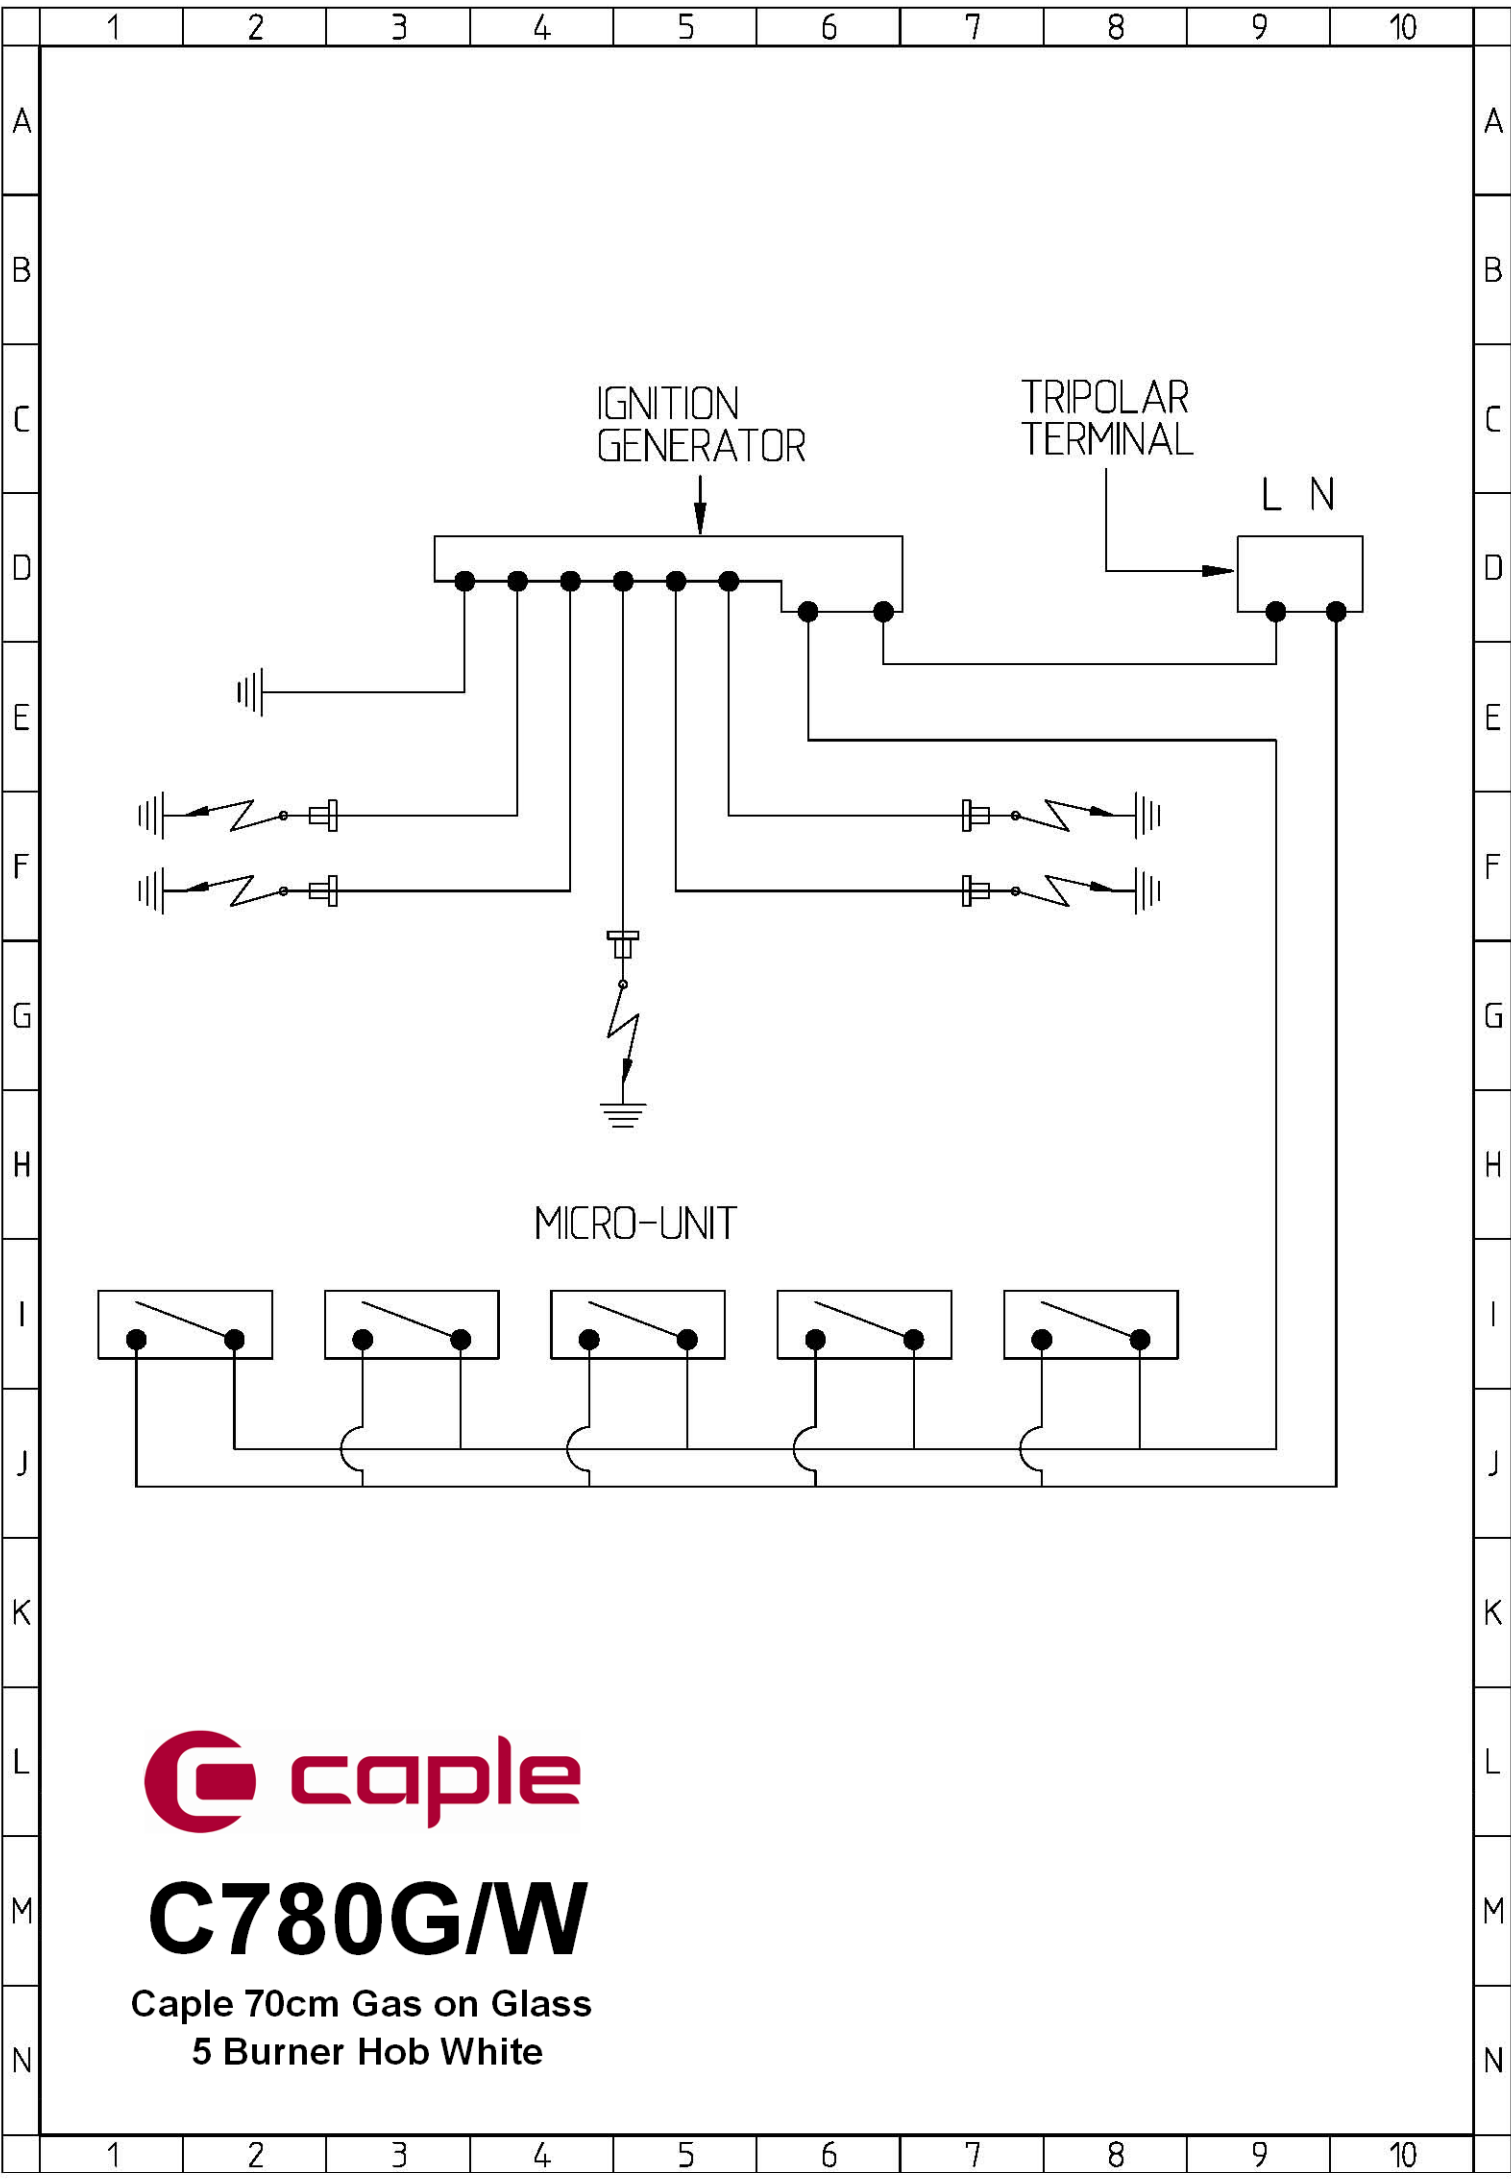

C780G/W

**Caple 70cm 5 Burner Gas Hob
(Gas - on - Glass)**

TECHNICAL INFORMATION

1	2	3	4	5	6	7	8	9	10	11	12	13	14
N.	DATA	FIRMA	MODIFICA										

caple
C780G/W
 Caple 70cm Gas on Glass
 5 Burner Hob White

1	2	3	4	5	6	7	8	9	10	11	12	13	14
---	---	---	---	---	---	---	---	---	----	----	----	----	----

MODEL C780G/WH SPARE PARTS LIST

Diagram Number	Part Code	Description
001	003026	BURNER MICRO UNIT
003	004013	IGNITION GENERATOR
004	005001	TRIPOLAR TERMINAL
005	101008	GAS RAMP
018	102009	A BURNER PIPE
019	102010	A BURNER PIPE
020	102011	SR BURNER PIPE
021	102012	SR/TC BURNER PIPE
022	102013	R BURNER PIPE
050	103001F	A BURNER BOWL 76 G20
051	103002F	SR BURNER BOWL 94 G20
052	103003F	R BURNER BOWL 128 G20
060	103101	A BURNER HEAD
061	103102	SR BURNER HEAD
062	103103	R BURNER HEAD
070	105001	A BURNER COVER
071	105002	SR BURNER COVER
072	105003	R BURNER COVER
080	106019	BY-PASS TAP 27
081	106020	BY-PASS TAP 29
082	106021	BY-PASS TAP 40
120	201012	C7050 GLASS PLATFORM
130	202019	CRISTAL BLACK KNOB 764
140	203001	A RACK
141	203002	SR RACK
142	203003	R RACK
150	204021	A SUMP WASHER
151	204022	SR SUMP WASHER
153	204023	WOK SUMP WASHER
155	204029	KNOB WATER SEAL BUSH VTC
156	204005	RACK SUPPORT FOOT
160	204006	RUBBER-HOSE HOLDER WASHER
162	307004	GAS ELBOW (1/2")
170	308008	FIX TOP HOOK
175	621032	TOP BOTTOM
180	711001	A SUMP
181	711002	SR SUMP
182	711003	R SUMP

C780G/W

Capele 70cm Gas on Glass
5 Burner Hob White