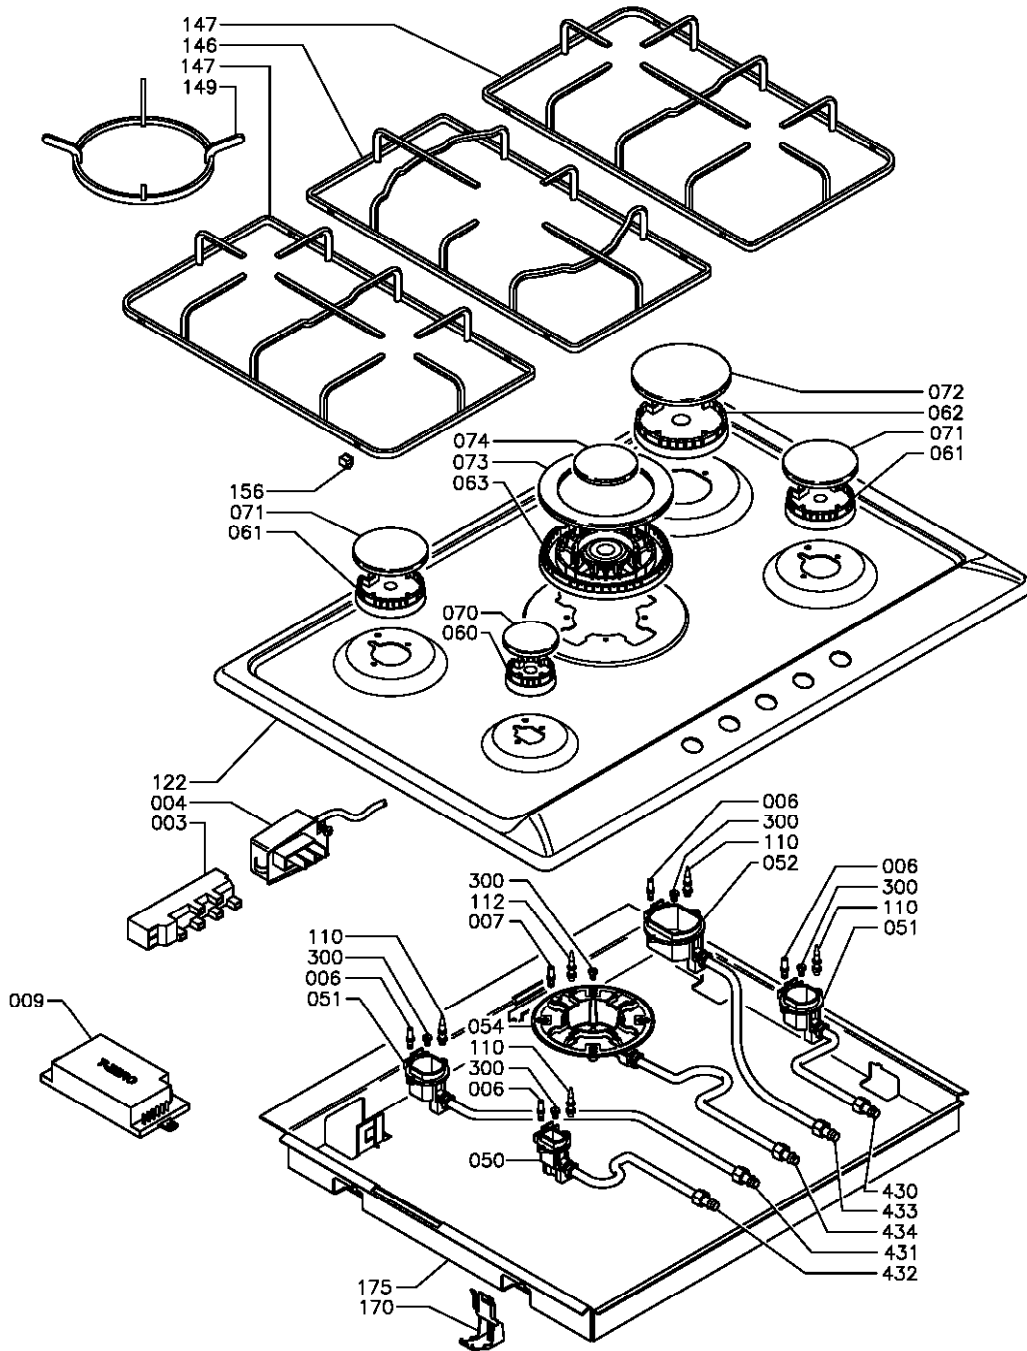

# C773G

**Caple 90cm FSD GAS HOB  
( FRONT CONTROL )**

**TECHNICAL INFORMATION**

09.06.2004

**caple**

**C773G**

Caple 90cm FSD GAS HOB  
( FRONT CONTROL )

## C773G - Caple 90cm front control gas hob (with FSD)

Item	Part	Description	Qty
1	003068-01	BURNER MICRO UNIT	1
3	4020	IGNITION GENERATOR 5F 220-240	1
4	803300	GR.MORSET.KADO 3X0,75 1000	1
5	101209	GAS FEEDING TUBE	1
6	2010	SPARK IGNITION L.190	1
6	2011	SPARK IGNITION L.450	3
7	2015	SPARK IGNITION L.320	1
50	103604	A BURNER BOWL 72 G20-20	1
51	103605	SR BURNER BOWL 97 G20-20	2
52	103606	R BURNER BOWL 115 G20-20	1
54	103607	TC BURNER BOWL 135 G20-20 135 VALV.	1
60	103722	A BURNER HEAD	1
61	103723	SR BURNER HEAD	2
62	103724	R BURNER HEAD	1
63	103703	TC BURNER HEAD	1
70	105301	A BURNER COVER RAF	1
71	105303	SR BURNER COVER RAF	2
72	105305	R BURNER COVER RAF	1
73	105309	TC BURNER COVER OUTSIDE RAF	1
74	105307	TC BURNER COVER INSIDE RAF	1
80	106068	BY PASS TAP 41/27	1
81	106069	BY PASS TAP 50/31	2
82	106070	BY PASS TAP 65/42	1
83	106071	BY PASS TAP 94/60	1
110	107025	THERMOCOUPLE L.250	1
110	107026	THERMOCOUPLE L.500	2
110	107029	THERMOCOUPLE L.400	1
112	107028	THERMOCOUPLE L.350	1
122	861398	P.INOX A0905VT.C CAPLE 650857	1
130	202163	CONTROL KNOB	5
130	202145	NICHEL KNOB	5
131	202146	NICHEL RING NUT KNOB	5
132	306007	KNOB SPRING	5
146	203128	1 BURNER CAST IRON RACK CENTRAL 90	1
147	203127	2 BURNERS CAST IRON RACK RIGHT-LEFT	2
160	204006	RUBBER-HOSE HOLDER WASHER	2
162	307004	GAS ELBOW (1/2")	1
170	308008	FIX TOP HOOK	4
175	621111-09	TOP BOTTOM	1
300	106300	NOZZLE 050 G30-30	1
300	106301	NOZZLE 0.65 G30-30	2
300	106302	NOZZLE 0.85 G30-30	1
300	106303	NOZZLE 0.98 G30-30	1
430	102817	SR BURNER PIPE ANT. DX	1
431	102815	SR BURNER PIPE POST. SX	1
432	102814	A BURNER PIPE ANT. SX	1
433	102816	R BURNER PIPE POST. DX	1
434	102808	TC BURNER PIPE CENTR.	1

 **caple**

**C773G**

Caple 90cm FSD GAS HOB  
( FRONT CONTROL )