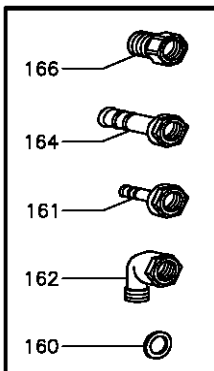

# C773G

**Caple 90cm FSD GAS HOB  
( FRONT CONTROL )**

**TECHNICAL INFORMATION**

09.06.2004

**caple**

**C773G**

Caple 90cm FSD GAS HOB  
( FRONT CONTROL )

## C773G - Caple 90cm front control gas hob (with FSD)

Item	Part	Description	Qty
1	003068-01	BURNER MICRO UNIT	1
3	4020	IGNITION GENERATOR 5F 220-240	1
4	803300	GR.MORSET.KADO 3X0,75 1000	1
5	101209	GAS FEEDING TUBE	1
6	2010	SPARK IGNITION L.190	1
6	2011	SPARK IGNITION L.450	3
7	2015	SPARK IGNITION L.320	1
50	103604	A BURNER BOWL 72 G20-20	1
51	103605	SR BURNER BOWL 97 G20-20	2
52	103606	R BURNER BOWL 115 G20-20	1
54	103607	TC BURNER BOWL 135 G20-20 135 VALV.	1
60	103722	A BURNER HEAD	1
61	103723	SR BURNER HEAD	2
62	103724	R BURNER HEAD	1
63	103703	TC BURNER HEAD	1
70	105301	A BURNER COVER RAF	1
71	105303	SR BURNER COVER RAF	2
72	105305	R BURNER COVER RAF	1
73	105309	TC BURNER COVER OUTSIDE RAF	1
74	105307	TC BURNER COVER INSIDE RAF	1
80	106068	BY PASS TAP 41/27	1
81	106069	BY PASS TAP 50/31	2
82	106070	BY PASS TAP 65/42	1
83	106071	BY PASS TAP 94/60	1
110	107025	THERMOCOUPLE L.250	1
110	107026	THERMOCOUPLE L.500	2
110	107029	THERMOCOUPLE L.400	1
112	107028	THERMOCOUPLE L.350	1
122	861398	P.INOX A0905VT.C CAPLE 650857	1
130	202163	CONTROL KNOB	5
130	202145	NICHEL KNOB	5
131	202146	NICHEL RING NUT KNOB	5
132	306007	KNOB SPRING	5
146	203128	1 BURNER CAST IRON RACK CENTRAL 90	1
147	203127	2 BURNERS CAST IRON RACK RIGHT-LEFT	2
160	204006	RUBBER-HOSE HOLDER WASHER	2
162	307004	GAS ELBOW (1/2")	1
170	308008	FIX TOP HOOK	4
175	621111-09	TOP BOTTOM	1
300	106300	NOZZLE 050 G30-30	1
300	106301	NOZZLE 0.65 G30-30	2
300	106302	NOZZLE 0.85 G30-30	1
300	106303	NOZZLE 0.98 G30-30	1
430	102817	SR BURNER PIPE ANT. DX	1
431	102815	SR BURNER PIPE POST. SX	1
432	102814	A BURNER PIPE ANT. SX	1
433	102816	R BURNER PIPE POST. DX	1
434	102808	TC BURNER PIPE CENTR.	1

 **caple**

**C773G**

Caple 90cm FSD GAS HOB  
( FRONT CONTROL )