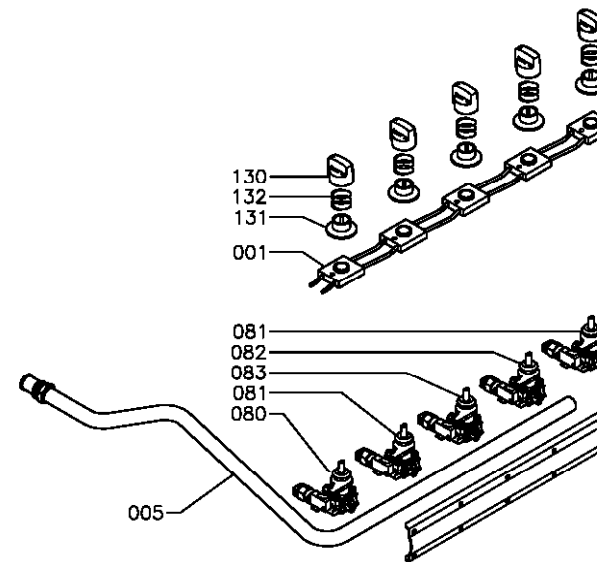

# C773G

**Caple 90cm FSD GAS HOB  
( FRONT CONTROL )**

**TECHNICAL INFORMATION**

09.06.2004

**caple**

**C773G**

Caple 90cm FSD GAS HOB  
( FRONT CONTROL )

## C773G - Caple 90cm front control gas hob (with FSD)

Item	Part	Description	Qty
1	003068-01	BURNER MICRO UNIT	1
3	4020	IGNITION GENERATOR 5F 220-240	1
4	803300	GR.MORSET.KADO 3X0,75 1000	1
5	101209	GAS FEEDING TUBE	1
6	2010	SPARK IGNITION L.190	1
6	2011	SPARK IGNITION L.450	3
7	2015	SPARK IGNITION L.320	1
50	103604	A BURNER BOWL 72 G20-20	1
51	103605	SR BURNER BOWL 97 G20-20	2
52	103606	R BURNER BOWL 115 G20-20	1
54	103607	TC BURNER BOWL 135 G20-20 135 VALV.	1
60	103722	A BURNER HEAD	1
61	103723	SR BURNER HEAD	2
62	103724	R BURNER HEAD	1
63	103703	TC BURNER HEAD	1
70	105301	A BURNER COVER RAF	1
71	105303	SR BURNER COVER RAF	2
72	105305	R BURNER COVER RAF	1
73	105309	TC BURNER COVER OUTSIDE RAF	1
74	105307	TC BURNER COVER INSIDE RAF	1
80	106068	BY PASS TAP 41/27	1
81	106069	BY PASS TAP 50/31	2
82	106070	BY PASS TAP 65/42	1
83	106071	BY PASS TAP 94/60	1
110	107025	THERMOCOUPLE L.250	1
110	107026	THERMOCOUPLE L.500	2
110	107029	THERMOCOUPLE L.400	1
112	107028	THERMOCOUPLE L.350	1
122	861398	P.INOX A0905VT.C CAPLE 650857	1
130	202163	CONTROL KNOB	5
130	202145	NICHEL KNOB	5
131	202146	NICHEL RING NUT KNOB	5
132	306007	KNOB SPRING	5
146	203128	1 BURNER CAST IRON RACK CENTRAL 90	1
147	203127	2 BURNERS CAST IRON RACK RIGHT-LEFT	2
160	204006	RUBBER-HOSE HOLDER WASHER	2
162	307004	GAS ELBOW (1/2")	1
170	308008	FIX TOP HOOK	4
175	621111-09	TOP BOTTOM	1
300	106300	NOZZLE 050 G30-30	1
300	106301	NOZZLE 0.65 G30-30	2
300	106302	NOZZLE 0.85 G30-30	1
300	106303	NOZZLE 0.98 G30-30	1
430	102817	SR BURNER PIPE ANT. DX	1
431	102815	SR BURNER PIPE POST. SX	1
432	102814	A BURNER PIPE ANT. SX	1
433	102816	R BURNER PIPE POST. DX	1
434	102808	TC BURNER PIPE CENTR.	1

 **caple**

**C773G**

Caple 90cm FSD GAS HOB  
( FRONT CONTROL )