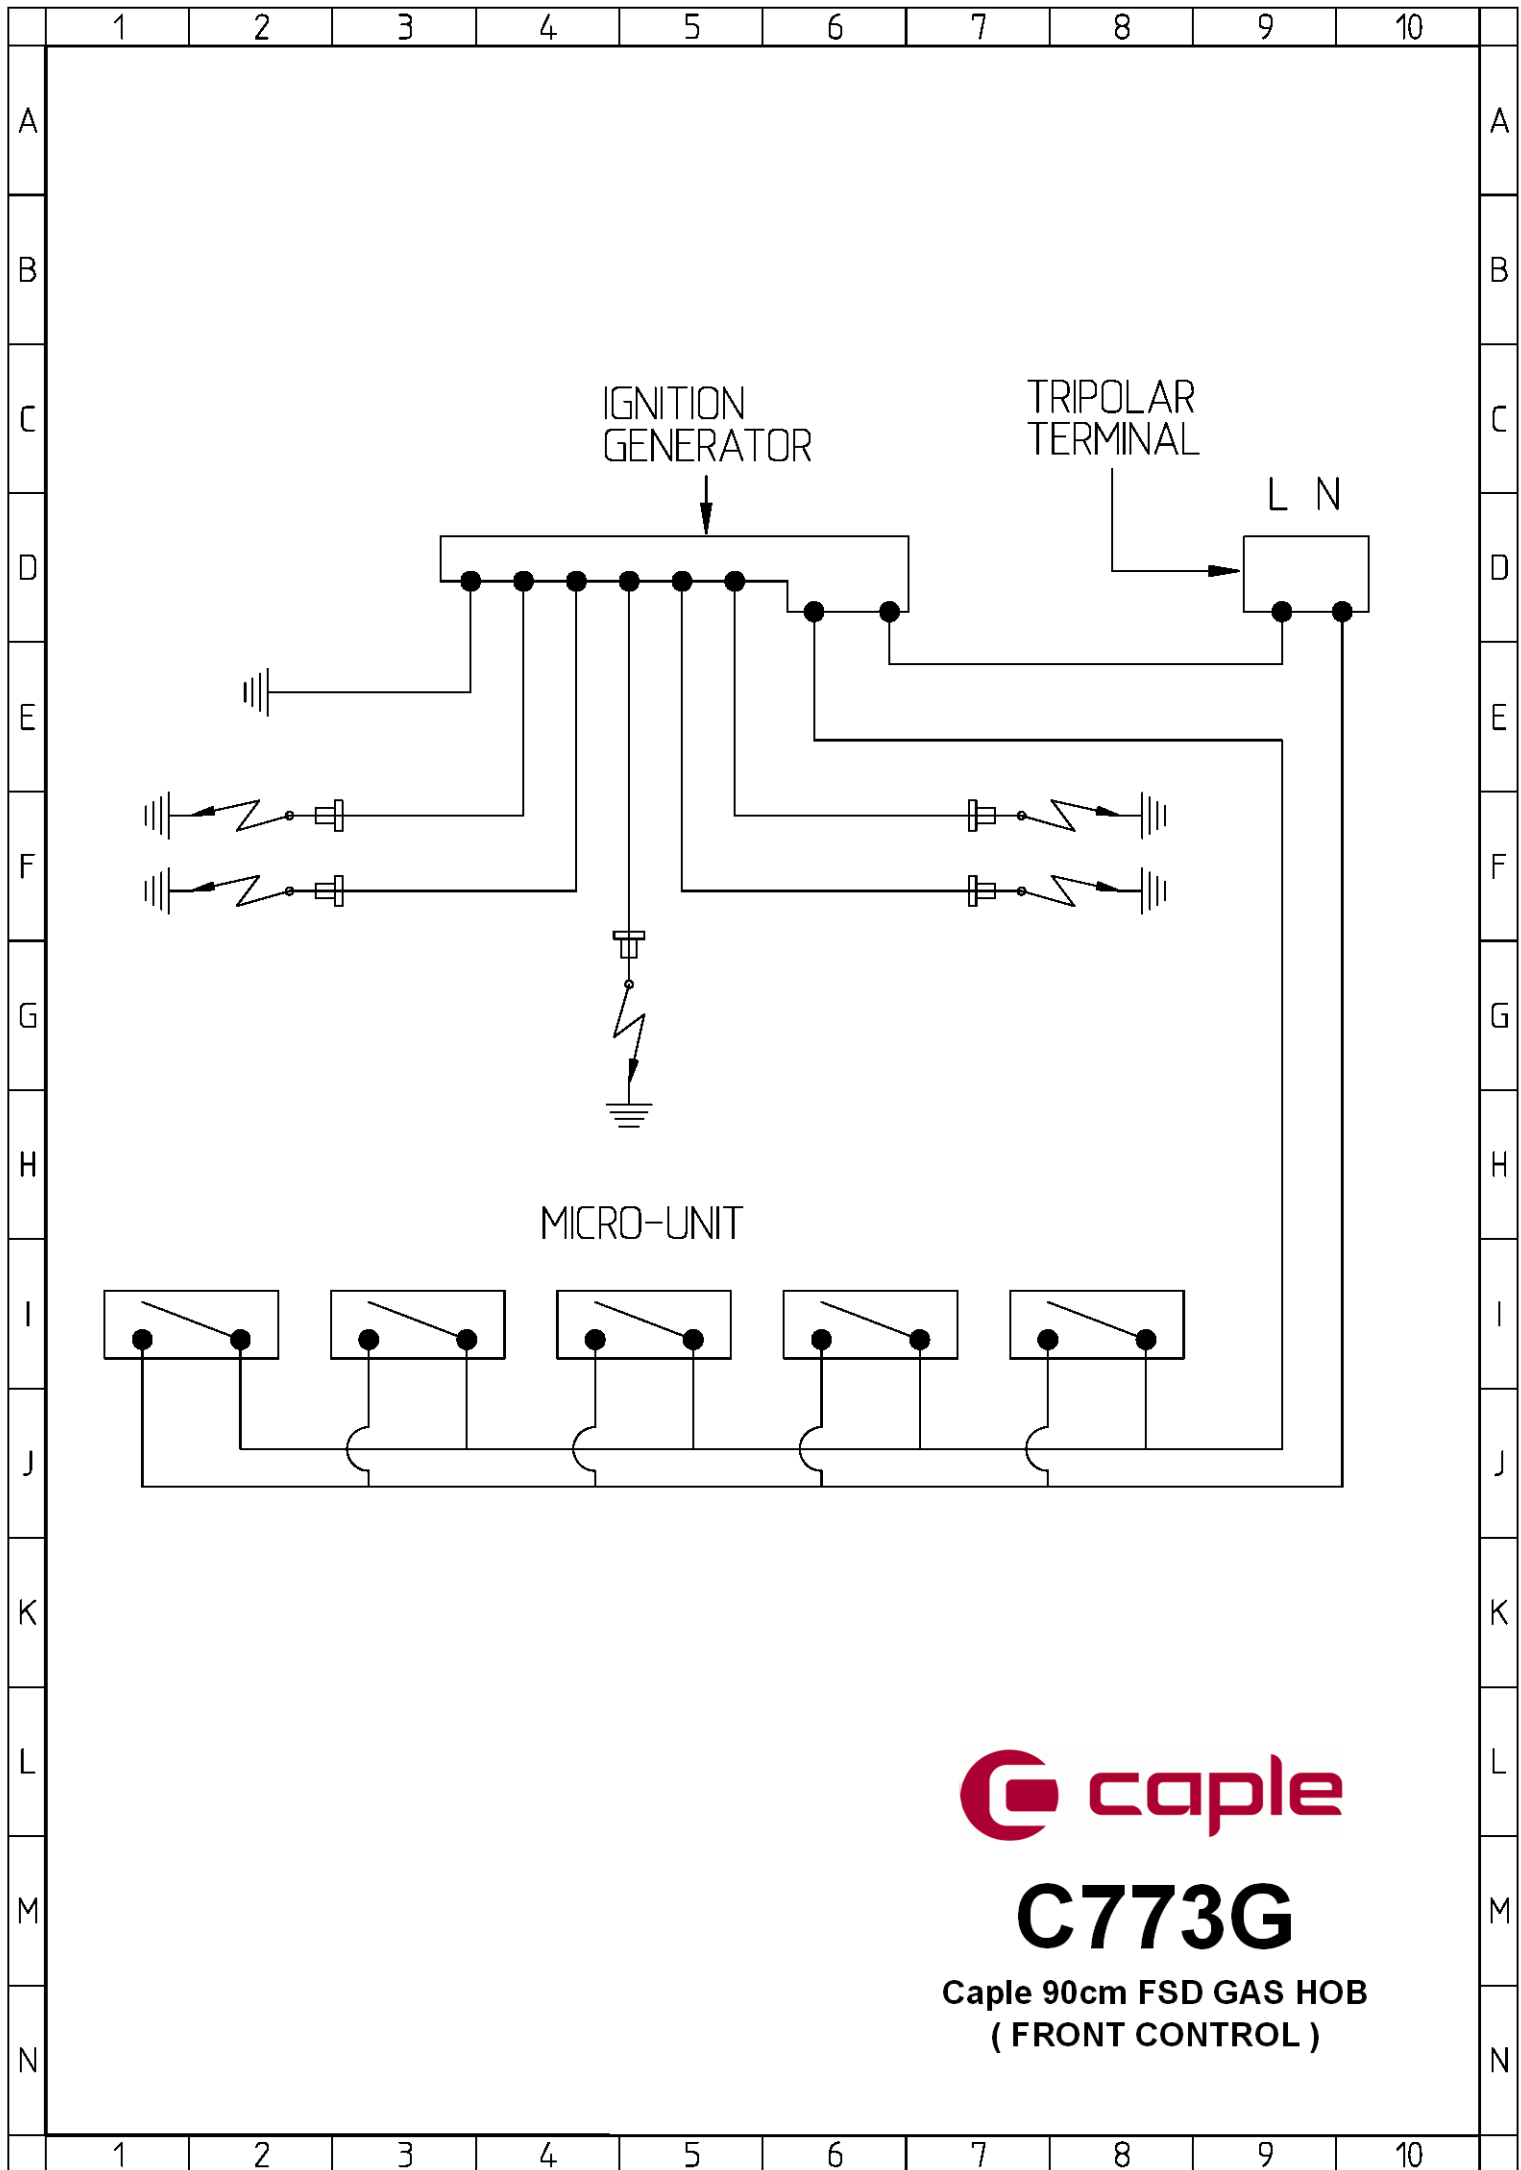

# C773G

**Caple 90cm FSD GAS HOB  
( FRONT CONTROL )**

**TECHNICAL INFORMATION**

09.06.2004

**caple**

**C773G**

Caple 90cm FSD GAS HOB  
( FRONT CONTROL )

## C773G - Caple 90cm front control gas hob (with FSD)

Item	Part	Description	Qty
1	003068-01	BURNER MICRO UNIT	1
3	4020	IGNITION GENERATOR 5F 220-240	1
4	803300	GR.MORSET.KADO 3X0,75 1000	1
5	101209	GAS FEEDING TUBE	1
6	2010	SPARK IGNITION L.190	1
6	2011	SPARK IGNITION L.450	3
7	2015	SPARK IGNITION L.320	1
50	103604	A BURNER BOWL 72 G20-20	1
51	103605	SR BURNER BOWL 97 G20-20	2
52	103606	R BURNER BOWL 115 G20-20	1
54	103607	TC BURNER BOWL 135 G20-20 135 VALV.	1
60	103722	A BURNER HEAD	1
61	103723	SR BURNER HEAD	2
62	103724	R BURNER HEAD	1
63	103703	TC BURNER HEAD	1
70	105301	A BURNER COVER RAF	1
71	105303	SR BURNER COVER RAF	2
72	105305	R BURNER COVER RAF	1
73	105309	TC BURNER COVER OUTSIDE RAF	1
74	105307	TC BURNER COVER INSIDE RAF	1
80	106068	BY PASS TAP 41/27	1
81	106069	BY PASS TAP 50/31	2
82	106070	BY PASS TAP 65/42	1
83	106071	BY PASS TAP 94/60	1
110	107025	THERMOCOUPLE L.250	1
110	107026	THERMOCOUPLE L.500	2
110	107029	THERMOCOUPLE L.400	1
112	107028	THERMOCOUPLE L.350	1
122	861398	P.INOX A0905VT.C CAPLE 650857	1
130	202163	CONTROL KNOB	5
130	202145	NICHEL KNOB	5
131	202146	NICHEL RING NUT KNOB	5
132	306007	KNOB SPRING	5
146	203128	1 BURNER CAST IRON RACK CENTRAL 90	1
147	203127	2 BURNERS CAST IRON RACK RIGHT-LEFT	2
160	204006	RUBBER-HOSE HOLDER WASHER	2
162	307004	GAS ELBOW (1/2")	1
170	308008	FIX TOP HOOK	4
175	621111-09	TOP BOTTOM	1
300	106300	NOZZLE 050 G30-30	1
300	106301	NOZZLE 0.65 G30-30	2
300	106302	NOZZLE 0.85 G30-30	1
300	106303	NOZZLE 0.98 G30-30	1
430	102817	SR BURNER PIPE ANT. DX	1
431	102815	SR BURNER PIPE POST. SX	1
432	102814	A BURNER PIPE ANT. SX	1
433	102816	R BURNER PIPE POST. DX	1
434	102808	TC BURNER PIPE CENTR.	1

 **caple**

**C773G**

Caple 90cm FSD GAS HOB  
( FRONT CONTROL )