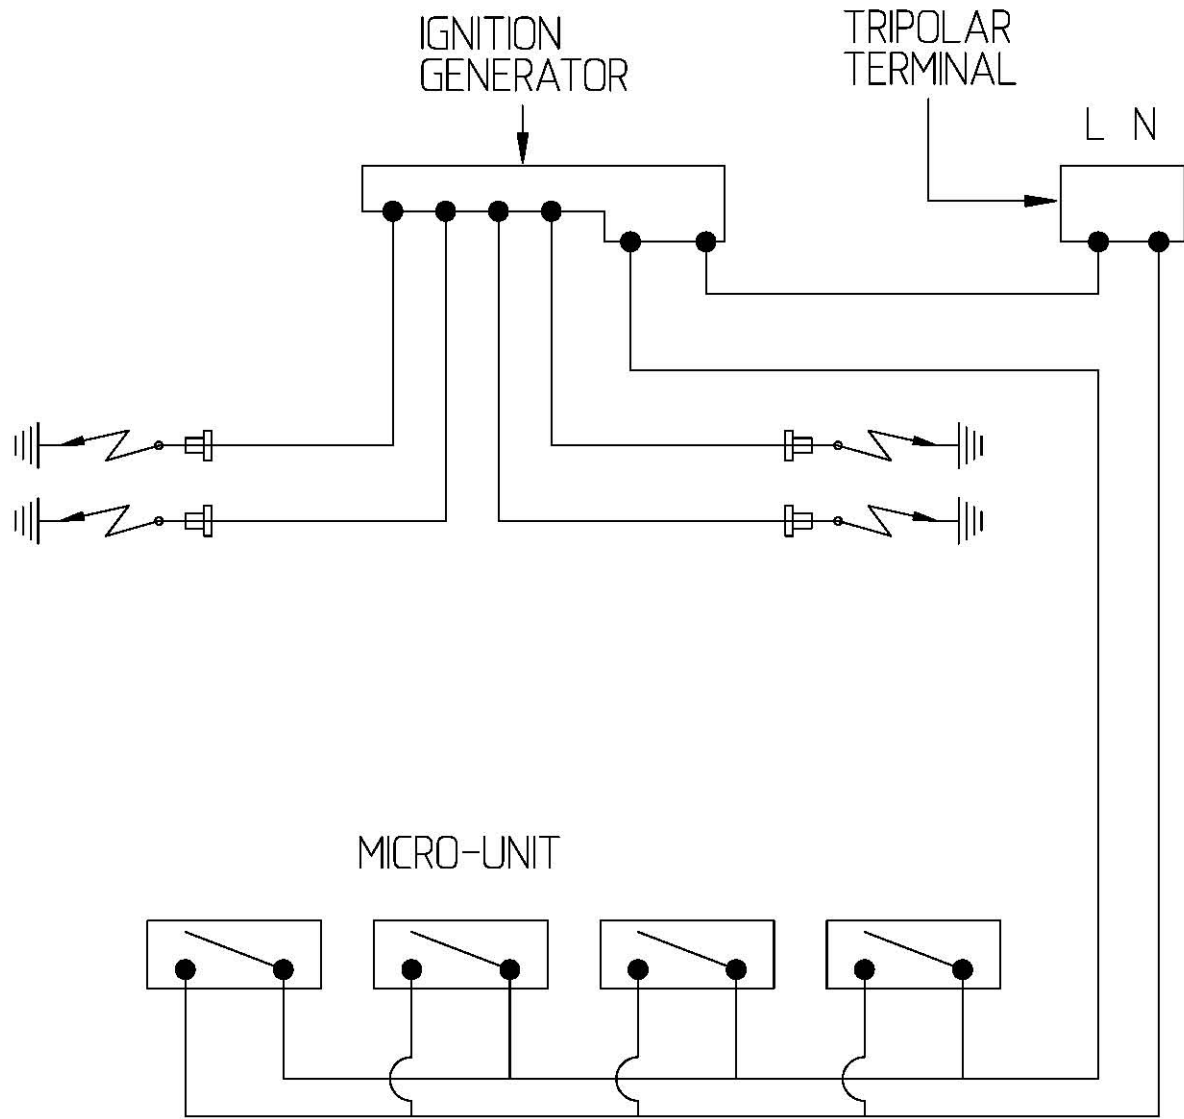

C770G/W

**Caple 60cm 4 Burner Gas Hob
Gas-on-Glass**

TECHNICAL INFORMATION

MODEL C770G/W SPARE PARTS LIST

Diagram Number	Part Code	Description
001	003025	BURNER MICRO UNIT
003	004012	IGNITION GENERATOR
004	005001	TRIPOLAR TERMINAL
005	101002	GAS FEEDING TUBE
010	102001	A BURNER PIPE
011	102002	SR BURNER PIPE
012	102003	SR BURNER PIPE
013	102004	R/DC BURNER PIPE
050	103001F	A BURNER BOWL 76 G20
051	103002F	SR BURNER BOWL 94 G20
052	103003F	R BURNER BOWL 128 G20
060	103101	A BURNER HEAD
061	103102	SR BURNER HEAD
062	103103	R BURNER HEAD
070	105001	A BURNER COVER
071	105002	SR BURNER COVER
072	105003	R BURNER COVER
080	106019	BY-PASS TAP 27
081	106020	BY-PASS TAP 29
082	106021	BY-PASS TAP 40
120	201010	C6040 WHITE GLASS PLATFORM
130	202019	CRISTAL BLACK KNOB 764
140	203001	A RACK
141	203002	SR RACK
142	203003	R RACK
150	204021	A SUMP WASHER
151	204022	SR SUMP WASHER
153	204023	WOK SUMP WASHER
155	204029	KNOB WATER SEAL BUSH VTC
156	204005	RACK SUPPORT FOOT
160	204006	RUBBER-HOSE HOLDER WASHER
162	307004	GAS ELBOW (1/2")
170	308008	FIX TOP HOOK
175	621032	TOP BOTTOM
180	711001	A SUMP
181	711002	SR SUMP
182	711003	R SUMP

C770G/W

Capele 60cm Gas on Glass
4 Burner Hob White