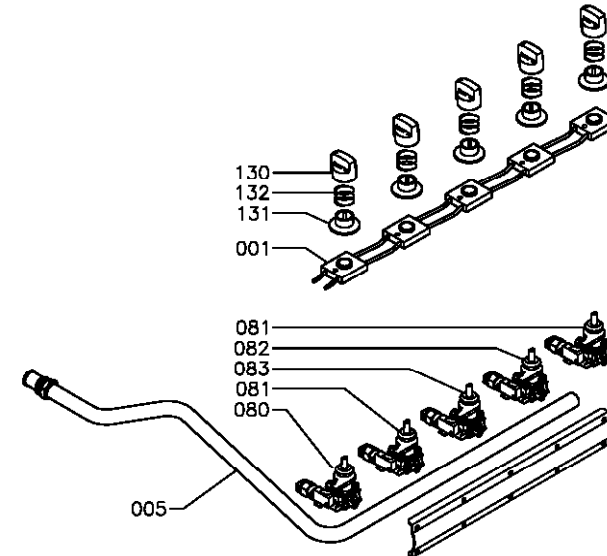

C766G

**Caple 75cm FSD GAS HOB
(FRONT CONTROL)**

TECHNICAL INFORMATION

09.06.2004

caple

C766G

Caple 75cm FSD GAS HOB
(FRONT CONTROL)

C766G - Caple 75cm front control gas hob (with FSD)

Item	Part	Description	Qty
1	003068-01	BURNER MICRO UNIT	1
3	4020	IGNITION GENERATOR 5F 220-240	1
5	101209	GAS FEEDING TUBE	1
6	2010	SPARK IGNITION L.190	1
6	2011	SPARK IGNITION L.450	3
7	2015	SPARK IGNITION L.320	1
50	103604	A BURNER BOWL 72 G20-20	1
51	103605	SR BURNER BOWL 97 G20-20	2
52	103606	R BURNER BOWL 115 G20-20	1
54	103607	TC BURNER BOWL 135 G20-20 135 VALV.	1
60	103722	A BURNER HEAD	1
61	103723	SR BURNER HEAD	2
62	103724	R BURNER HEAD	1
63	103703	TC BURNER HEAD	1
70	105301	A BURNER COVER RAF	1
71	105303	SR BURNER COVER RAF	2
72	105305	R BURNER COVER RAF	1
73	105309	TC BURNER COVER OUTSIDE RAF	1
74	105307	TC BURNER COVER INSIDE RAF	1
80	106068	BY PASS TAP 41/27	1
81	106069	BY PASS TAP 50/31	2
82	106070	BY PASS TAP 65/42	1
83	106071	BY PASS TAP 94/60	1
110	107025	THERMOCOUPLE L.250	1
110	107026	THERMOCOUPLE L.500	2
110	107029	THERMOCOUPLE L.400	1
112	107028	THERMOCOUPLE L.350	1
122	861397	P.INOX A0755VT.C CAPLE 650855	1
130	202163	CONTROL KNOB	5
130	202145	NICHEL KNOB	5
131	202146	NICHEL RING NUT KNOB	5
132	306007	KNOB SPRING	5
146	203124	1 BURNERS CAST IRON RACK CENTRAL 75	1
147	203123	2 BURNERS CAST IRON RACK RIGHT-LEFT	2
160	204006	RUBBER-HOSE HOLDER WASHER	2
162	307004	GAS ELBOW (1/2")	1
170	308023	FIX TOP HOOK	4
175	621106	TOP BOTTOM 60-75	1
300	106300	NOZZLE 050 G30-30	1
300	106301	NOZZLE 0.65 G30-30	2
300	106302	NOZZLE 0.85 G30-30	1
300	106303	NOZZLE 0.98 G30-30	1
430	102810	SR BURNER PIPE RIGHT	1
431	102807	SR BURNER PIPE LEFT	1
432	102806	A BURNER PIPE LEFT	1
433	102809	R BURNER PIPE RIGHT	1
434	102808	TC BURNER PIPE CENTR.	1