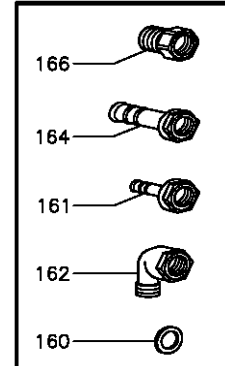

C766G

**Caple 75cm FSD GAS HOB
(FRONT CONTROL)**

TECHNICAL INFORMATION

09.06.2004

caple

C766G

Caple 75cm FSD GAS HOB
(FRONT CONTROL)

C766G - Caple 75cm front control gas hob (with FSD)

Item	Part	Description	Qty
1	003068-01	BURNER MICRO UNIT	1
3	4020	IGNITION GENERATOR 5F 220-240	1
5	101209	GAS FEEDING TUBE	1
6	2010	SPARK IGNITION L.190	1
6	2011	SPARK IGNITION L.450	3
7	2015	SPARK IGNITION L.320	1
50	103604	A BURNER BOWL 72 G20-20	1
51	103605	SR BURNER BOWL 97 G20-20	2
52	103606	R BURNER BOWL 115 G20-20	1
54	103607	TC BURNER BOWL 135 G20-20 135 VALV.	1
60	103722	A BURNER HEAD	1
61	103723	SR BURNER HEAD	2
62	103724	R BURNER HEAD	1
63	103703	TC BURNER HEAD	1
70	105301	A BURNER COVER RAF	1
71	105303	SR BURNER COVER RAF	2
72	105305	R BURNER COVER RAF	1
73	105309	TC BURNER COVER OUTSIDE RAF	1
74	105307	TC BURNER COVER INSIDE RAF	1
80	106068	BY PASS TAP 41/27	1
81	106069	BY PASS TAP 50/31	2
82	106070	BY PASS TAP 65/42	1
83	106071	BY PASS TAP 94/60	1
110	107025	THERMOCOUPLE L.250	1
110	107026	THERMOCOUPLE L.500	2
110	107029	THERMOCOUPLE L.400	1
112	107028	THERMOCOUPLE L.350	1
122	861397	P.INOX A0755VT.C CAPLE 650855	1
130	202163	CONTROL KNOB	5
130	202145	NICHEL KNOB	5
131	202146	NICHEL RING NUT KNOB	5
132	306007	KNOB SPRING	5
146	203124	1 BURNERS CAST IRON RACK CENTRAL 75	1
147	203123	2 BURNERS CAST IRON RACK RIGHT-LEFT	2
160	204006	RUBBER-HOSE HOLDER WASHER	2
162	307004	GAS ELBOW (1/2")	1
170	308023	FIX TOP HOOK	4
175	621106	TOP BOTTOM 60-75	1
300	106300	NOZZLE 050 G30-30	1
300	106301	NOZZLE 0.65 G30-30	2
300	106302	NOZZLE 0.85 G30-30	1
300	106303	NOZZLE 0.98 G30-30	1
430	102810	SR BURNER PIPE RIGHT	1
431	102807	SR BURNER PIPE LEFT	1
432	102806	A BURNER PIPE LEFT	1
433	102809	R BURNER PIPE RIGHT	1
434	102808	TC BURNER PIPE CENTR.	1