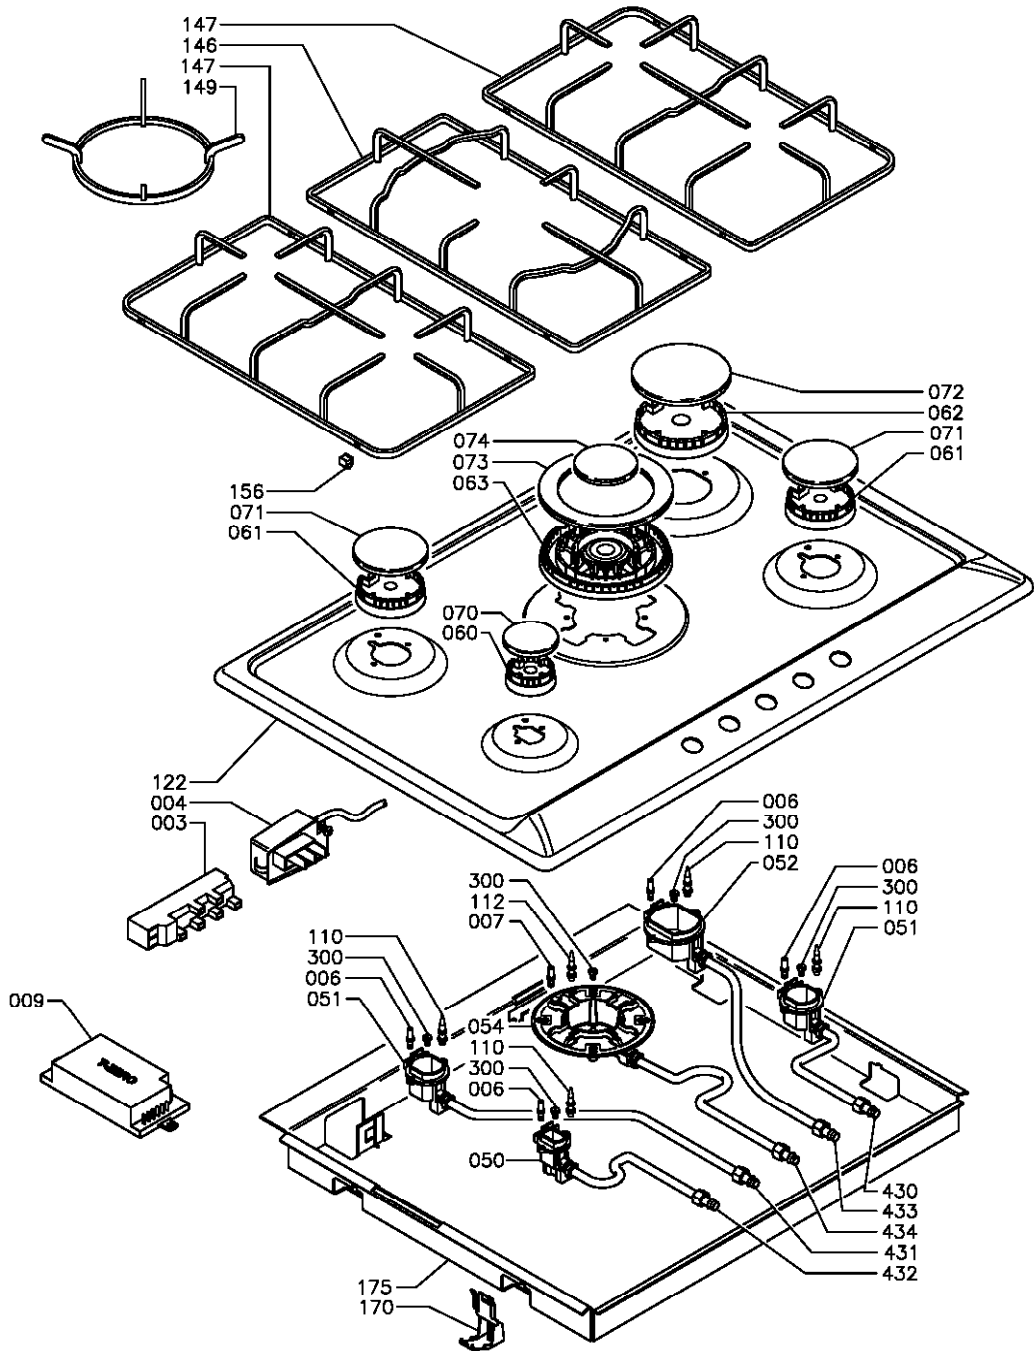

C766G

**Caple 75cm FSD GAS HOB
(FRONT CONTROL)**

TECHNICAL INFORMATION

09.06.2004

caple

C766G

Caple 75cm FSD GAS HOB
(FRONT CONTROL)

C766G - Caple 75cm front control gas hob (with FSD)

Item	Part	Description	Qty
1	003068-01	BURNER MICRO UNIT	1
3	4020	IGNITION GENERATOR 5F 220-240	1
5	101209	GAS FEEDING TUBE	1
6	2010	SPARK IGNITION L.190	1
6	2011	SPARK IGNITION L.450	3
7	2015	SPARK IGNITION L.320	1
50	103604	A BURNER BOWL 72 G20-20	1
51	103605	SR BURNER BOWL 97 G20-20	2
52	103606	R BURNER BOWL 115 G20-20	1
54	103607	TC BURNER BOWL 135 G20-20 135 VALV.	1
60	103722	A BURNER HEAD	1
61	103723	SR BURNER HEAD	2
62	103724	R BURNER HEAD	1
63	103703	TC BURNER HEAD	1
70	105301	A BURNER COVER RAF	1
71	105303	SR BURNER COVER RAF	2
72	105305	R BURNER COVER RAF	1
73	105309	TC BURNER COVER OUTSIDE RAF	1
74	105307	TC BURNER COVER INSIDE RAF	1
80	106068	BY PASS TAP 41/27	1
81	106069	BY PASS TAP 50/31	2
82	106070	BY PASS TAP 65/42	1
83	106071	BY PASS TAP 94/60	1
110	107025	THERMOCOUPLE L.250	1
110	107026	THERMOCOUPLE L.500	2
110	107029	THERMOCOUPLE L.400	1
112	107028	THERMOCOUPLE L.350	1
122	861397	P.INOX A0755VT.C CAPLE 650855	1
130	202163	CONTROL KNOB	5
130	202145	NICHEL KNOB	5
131	202146	NICHEL RING NUT KNOB	5
132	306007	KNOB SPRING	5
146	203124	1 BURNERS CAST IRON RACK CENTRAL 75	1
147	203123	2 BURNERS CAST IRON RACK RIGHT-LEFT	2
160	204006	RUBBER-HOSE HOLDER WASHER	2
162	307004	GAS ELBOW (1/2")	1
170	308023	FIX TOP HOOK	4
175	621106	TOP BOTTOM 60-75	1
300	106300	NOZZLE 050 G30-30	1
300	106301	NOZZLE 0.65 G30-30	2
300	106302	NOZZLE 0.85 G30-30	1
300	106303	NOZZLE 0.98 G30-30	1
430	102810	SR BURNER PIPE RIGHT	1
431	102807	SR BURNER PIPE LEFT	1
432	102806	A BURNER PIPE LEFT	1
433	102809	R BURNER PIPE RIGHT	1
434	102808	TC BURNER PIPE CENTR.	1