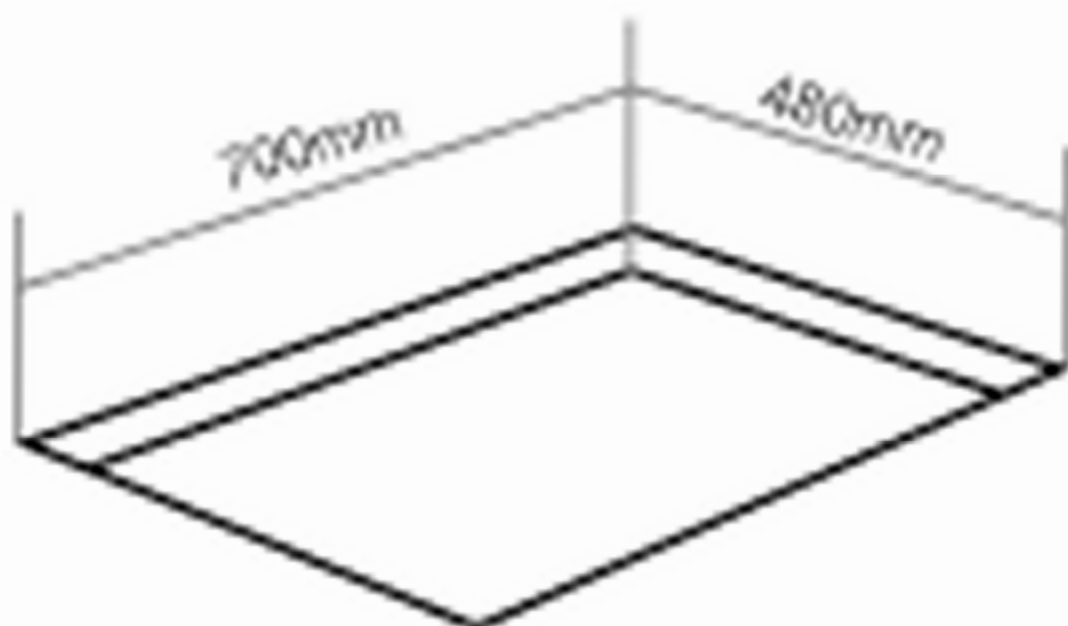

C759G

**Caple 75cm crystal GAS Hob
Stainless Steel**

TECHNICAL INFORMATION

C759G

Caple 75cm crystal GAS Hob
Stainless Steel

caple

C759G

Caple 75cm crystal GAS Hob
Stainless Steel

C759G - Caple 75cm Gas hob

Item	Part Code	Description
3	4018	IGNITION GENERATOR
4	5005	TRIPOLAR MICRO UNIT
5	101116	GAS FEEDING TUBE
6	2010	SPARK IGNITION L.190
6.	2011	SPARK IGNITION L.450
.6	2013	SPARK IGNITION L.600
7	2015	SPARK IGNITION L.320
50	103604	A BURNER BOWL 72 G20-20
51	103605	SR BURNER BOWL 97 G20-20
52	103606	R BURNER BOWL 115 G20-20
54	103607	TC BURNER BOWL 135 G20-20 135 VALV.
60	103700	A BURNER HEAD
61	103701	SR BURNER HEAD
62	103702	R BURNER HEAD
63	103703	TC BURNER HEAD
70	105301	A BURNER COVER RAF
71	105303	SR BURNER COVER RAF
72	105305	R BURNER COVER RAF
73	105309	TC BURNER COVER OUTSIDE RAF
74	105307	TC BURNER COVER INSIDE RAF
80	106052	BY-PASS TAP 41/27
81	106053	BY-PASS TAP 50/31
82	106054	BY-PASS TAP 65/42
83	106055	BY-PASS TAP 94/60
110	107025	THERMOCOUPLE L.250
110.	107026	THERMOCOUPLE L.500
112	107028	THERMOCOUPLE L.350
122	804302	Hob top S/N within 08280050
122	804315	Hob top S/N from 08410001
130	202162	MANOPOLA NICHEL SAT. H=4 TONDA
143	203148	1 BURNER CAST IRON RACK 30 1F
144	203125	2 BURNERS CAST IRON RACK CENTRAL 75
150	204058	A SUMP WASHER
151	204059	SR SUMP WASHER
152	204060	R SUMP WASHER
153	204061	TC SUMP WASHER
155	202133	BUSH
160	204006	RUBBER-HOSE HOLDER WASHER
162	307004	GAS ELBOW (1/2")
170	308008	FIX TOP HOOK
175	621168	TOP BOTTOM
180	711020	A SUMP
181	711021	SR SUMP
182	711022	R SUMP
186	711023	TC SUMP