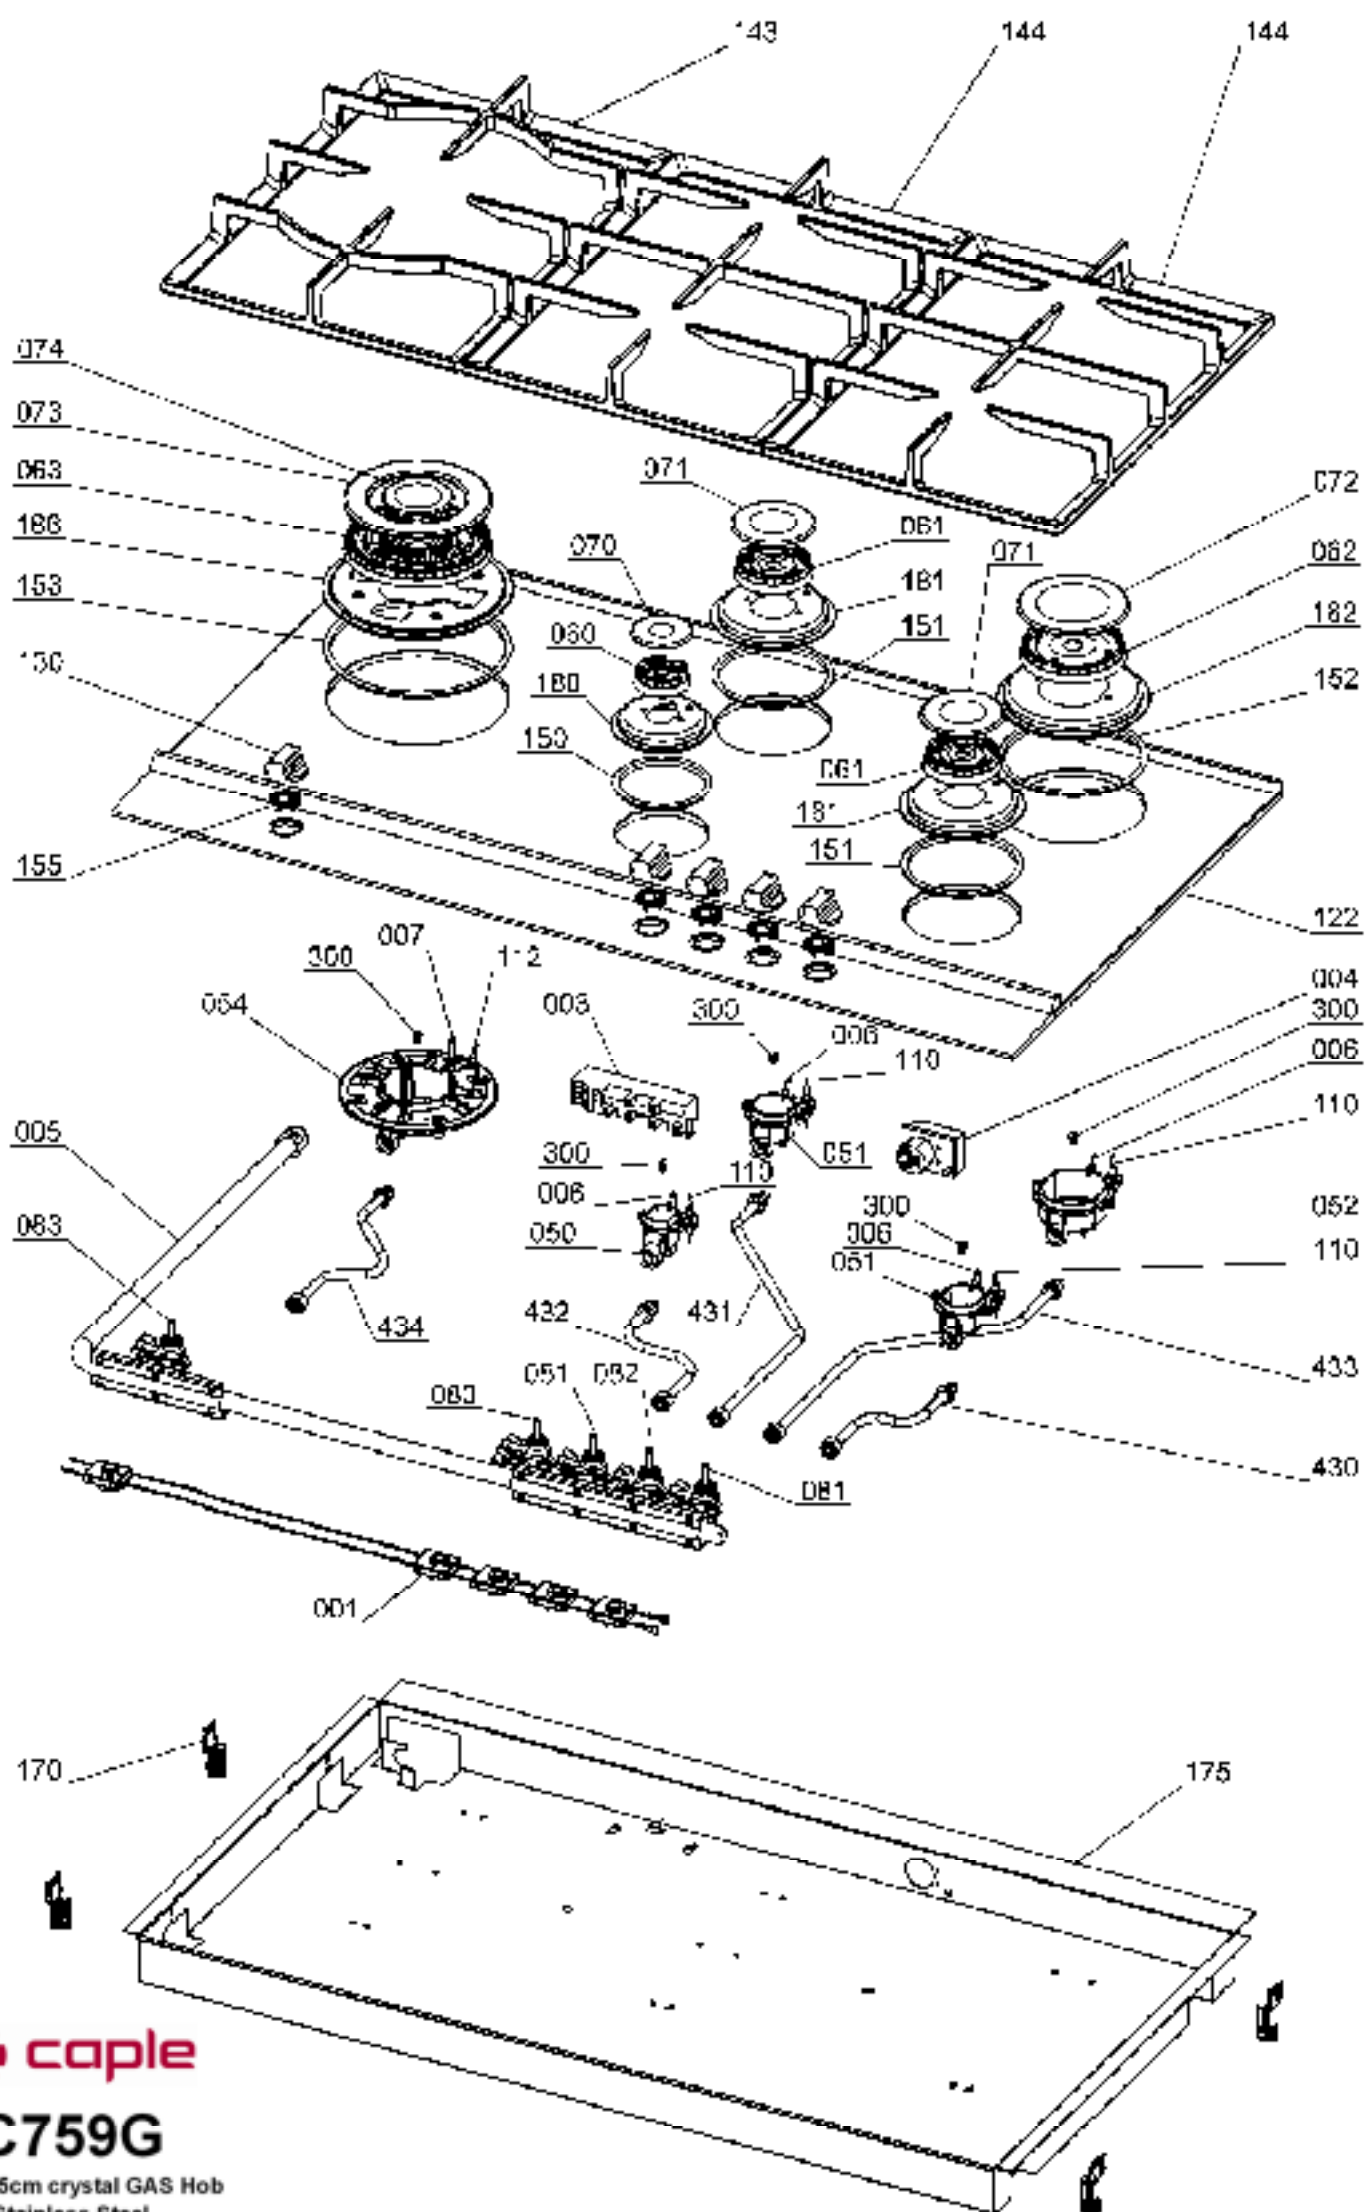

caple

C759G

Caple 75cm crystal GAS Hob
Stainless Steel

C759G - Caple 75cm Gas hob

Item	Part Code	Description
3	4018	IGNITION GENERATOR
4	5005	TRIPOLAR MICRO UNIT
5	101116	GAS FEEDING TUBE
6	2010	SPARK IGNITION L.190
6.	2011	SPARK IGNITION L.450
.6	2013	SPARK IGNITION L.600
7	2015	SPARK IGNITION L.320
50	103604	A BURNER BOWL 72 G20-20
51	103605	SR BURNER BOWL 97 G20-20
52	103606	R BURNER BOWL 115 G20-20
54	103607	TC BURNER BOWL 135 G20-20 135 VALV.
60	103700	A BURNER HEAD
61	103701	SR BURNER HEAD
62	103702	R BURNER HEAD
63	103703	TC BURNER HEAD
70	105301	A BURNER COVER RAF
71	105303	SR BURNER COVER RAF
72	105305	R BURNER COVER RAF
73	105309	TC BURNER COVER OUTSIDE RAF
74	105307	TC BURNER COVER INSIDE RAF
80	106052	BY-PASS TAP 41/27
81	106053	BY-PASS TAP 50/31
82	106054	BY-PASS TAP 65/42
83	106055	BY-PASS TAP 94/60
110	107025	THERMOCOUPLE L.250
110.	107026	THERMOCOUPLE L.500
112	107028	THERMOCOUPLE L.350
122	804302	Hob top S/N within 08280050
122	804315	Hob top S/N from 08410001
130	202162	MANOPOLA NICHEL SAT. H=4 TONDA
143	203148	1 BURNER CAST IRON RACK 30 1F
144	203125	2 BURNERS CAST IRON RACK CENTRAL 75
150	204058	A SUMP WASHER
151	204059	SR SUMP WASHER
152	204060	R SUMP WASHER
153	204061	TC SUMP WASHER
155	202133	BUSH
160	204006	RUBBER-HOSE HOLDER WASHER
162	307004	GAS ELBOW (1/2")
170	308008	FIX TOP HOOK
175	621168	TOP BOTTOM
180	711020	A SUMP
181	711021	SR SUMP
182	711022	R SUMP
186	711023	TC SUMP