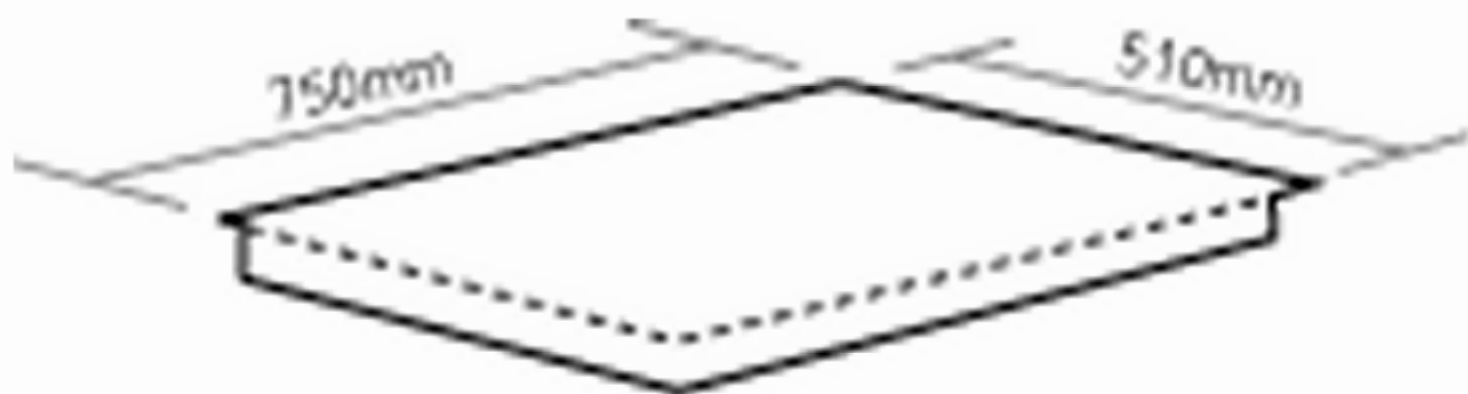

C759G

**Caple 75cm crystal GAS Hob
Stainless Steel**

TECHNICAL INFORMATION

C759G

Caple 75cm crystal GAS Hob
Stainless Steel

caple

C759G

Caple 75cm crystal GAS Hob
Stainless Steel

C759G - Caple 75cm Gas hob

Item	Part Code	Description
3	4018	IGNITION GENERATOR
4	5005	TRIPOLAR MICRO UNIT
5	101116	GAS FEEDING TUBE
6	2010	SPARK IGNITION L.190
6.	2011	SPARK IGNITION L.450
.6	2013	SPARK IGNITION L.600
7	2015	SPARK IGNITION L.320
50	103604	A BURNER BOWL 72 G20-20
51	103605	SR BURNER BOWL 97 G20-20
52	103606	R BURNER BOWL 115 G20-20
54	103607	TC BURNER BOWL 135 G20-20 135 VALV.
60	103700	A BURNER HEAD
61	103701	SR BURNER HEAD
62	103702	R BURNER HEAD
63	103703	TC BURNER HEAD
70	105301	A BURNER COVER RAF
71	105303	SR BURNER COVER RAF
72	105305	R BURNER COVER RAF
73	105309	TC BURNER COVER OUTSIDE RAF
74	105307	TC BURNER COVER INSIDE RAF
80	106052	BY-PASS TAP 41/27
81	106053	BY-PASS TAP 50/31
82	106054	BY-PASS TAP 65/42
83	106055	BY-PASS TAP 94/60
110	107025	THERMOCOUPLE L.250
110.	107026	THERMOCOUPLE L.500
112	107028	THERMOCOUPLE L.350
122	804302	Hob top S/N within 08280050
122	804315	Hob top S/N from 08410001
130	202162	MANOPOLA NICHEL SAT. H=4 TONDA
143	203148	1 BURNER CAST IRON RACK 30 1F
144	203125	2 BURNERS CAST IRON RACK CENTRAL 75
150	204058	A SUMP WASHER
151	204059	SR SUMP WASHER
152	204060	R SUMP WASHER
153	204061	TC SUMP WASHER
155	202133	BUSH
160	204006	RUBBER-HOSE HOLDER WASHER
162	307004	GAS ELBOW (1/2")
170	308008	FIX TOP HOOK
175	621168	TOP BOTTOM
180	711020	A SUMP
181	711021	SR SUMP
182	711022	R SUMP
186	711023	TC SUMP