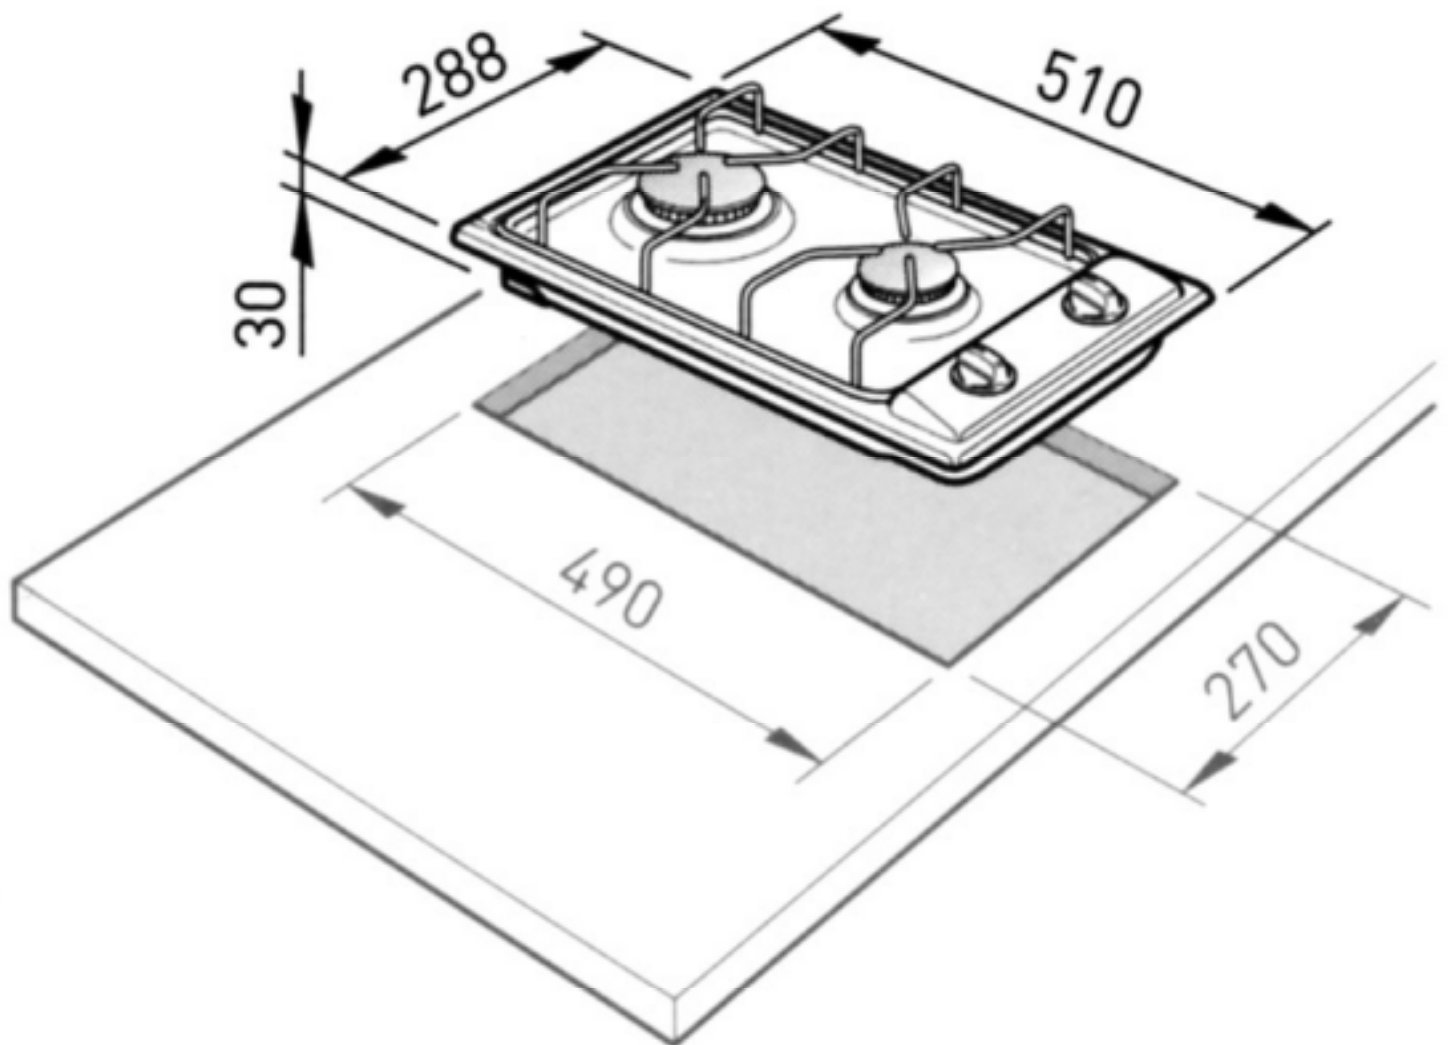

# C721G/SS

**Caple Gas Domino Hob  
Stainless Steel**

**TECHNICAL INFORMATION**

# C721G/SS

**Caple Gas Domino Hob  
Stainless Steel**

## MODEL C721G/SS SPARE PARTS LIST

Diagram Number	Part Code	Description
001	B393547	GRID FOR WORKING TABLE – DOMINO -
002	003017	BLACK IGNITION BUTTON 395235
009	B620100	WORKING TABLE
012	B304753	TERMINAL BOARD – CABLE
015	B161485	UNDER TABLE
021	B607769	BRACKET
023	B39708802	SMALL BUNER TAP (GN 27)
023	B39708902	BIG BUNER TAP (GN 42)
024	B687144	MAIN GAS SUPPLY TUBE
025	B398531	BUNDY TUBE SMALL BURNER
029	B398532	BUNDY TUBE BIG BURNER
030	B310048	GENERATOR
032	204026	SEAL FOR KNOB 383228
033	B39528101	BLACK KNOB
050	103001F	A BURNER BOWL 76 G20
052	103003F	R BURNER BOWL 128 G20
060	103101	A BURNER HEAD
062	103103	R BURNER HEAD
070	105001	A BURNER COVER
072	105003	R BURNER COVER
160	204006	RUBBER-HOSE HOLDER WASHER
162	307004	GAS ELBOW (1/2")
170	308014	HOB FIXING HOOK
-	B691559	NOZZLES SET