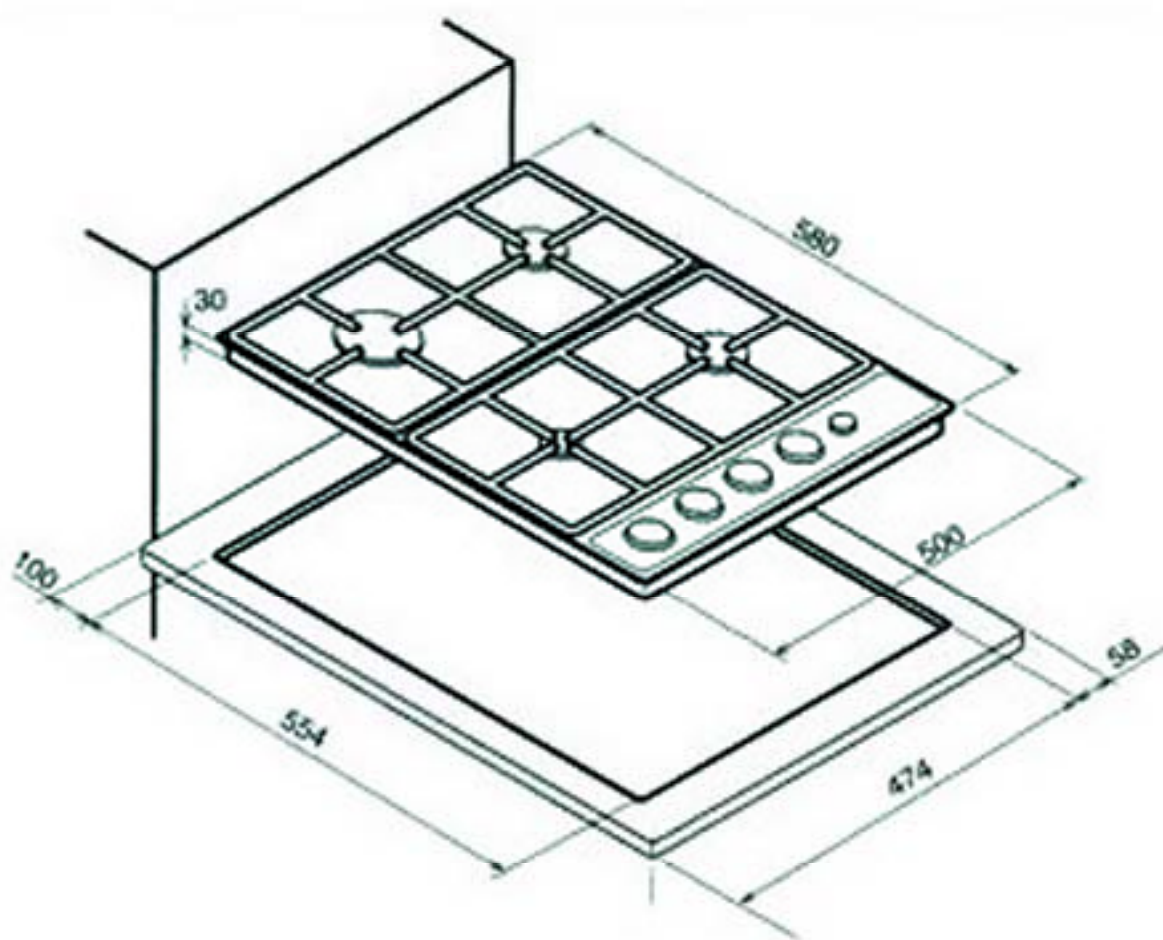

C701G/**

**Caple 60cm 4 Burner Gas Hob
(Black, Brown, Stainless Steel, White)**

TECHNICAL INFORMATION

C701G/**

**Caple 60cm 4 Burner Gas Hob
(Black, Brown, Stainless Steel, White)**

caple

C701G/**

Caple 60cm Brown 4 Burn Gas Hob
(Black, Brown, Stainless Steel, White)

MODEL C701G/BK SPARE PARTS LIST

Diagram Number	Part Code	Description
002	003017	BLACK IGNITION BUTTON P60
003	004009	IGNITION GENERATOR
004	005003	TRIPOLAR TERMINAL P6040
005	101101	GAS RAMP P6040
050	103001F	A BURNER BOWL 76 G20
051	103002F	SR BURNER BOWL 94 G20
052	103003F	R BURNER BOWL 128 G20
060	103101	A BURNER HEAD
061	103102	SR BURNER HEAD
062	103103	R BURNER HEAD
070	105001	A BURNER COVER
071	105002	SR BURNER COVER
072	105003	R BURNER COVER
087	106016	BY-PASS TAP 27
088	106017	BY-PASS TAP 29
089	106018	BY-PASS TAP 40
122	711072	P6040NAV3 BLACK PLATFORM
130	202018	BLACK KNOB ITR 764
131	202103	BLACK RING NUT
145	203201	2 BURNER RACK
160	204006	RUBBER-HOSE HOLDER WASHER
162	307004	GAS ELBOW (1/2")
170	308014	FIX TOP HOOK
175	621025	TOP BOTTOM
409	102410	A BURNER PIPE
410	102411	SR BURNER PIPE RIGHT
411	102412	SR BURNER PIPE LEFT
412	102413	R BURNET PIPE