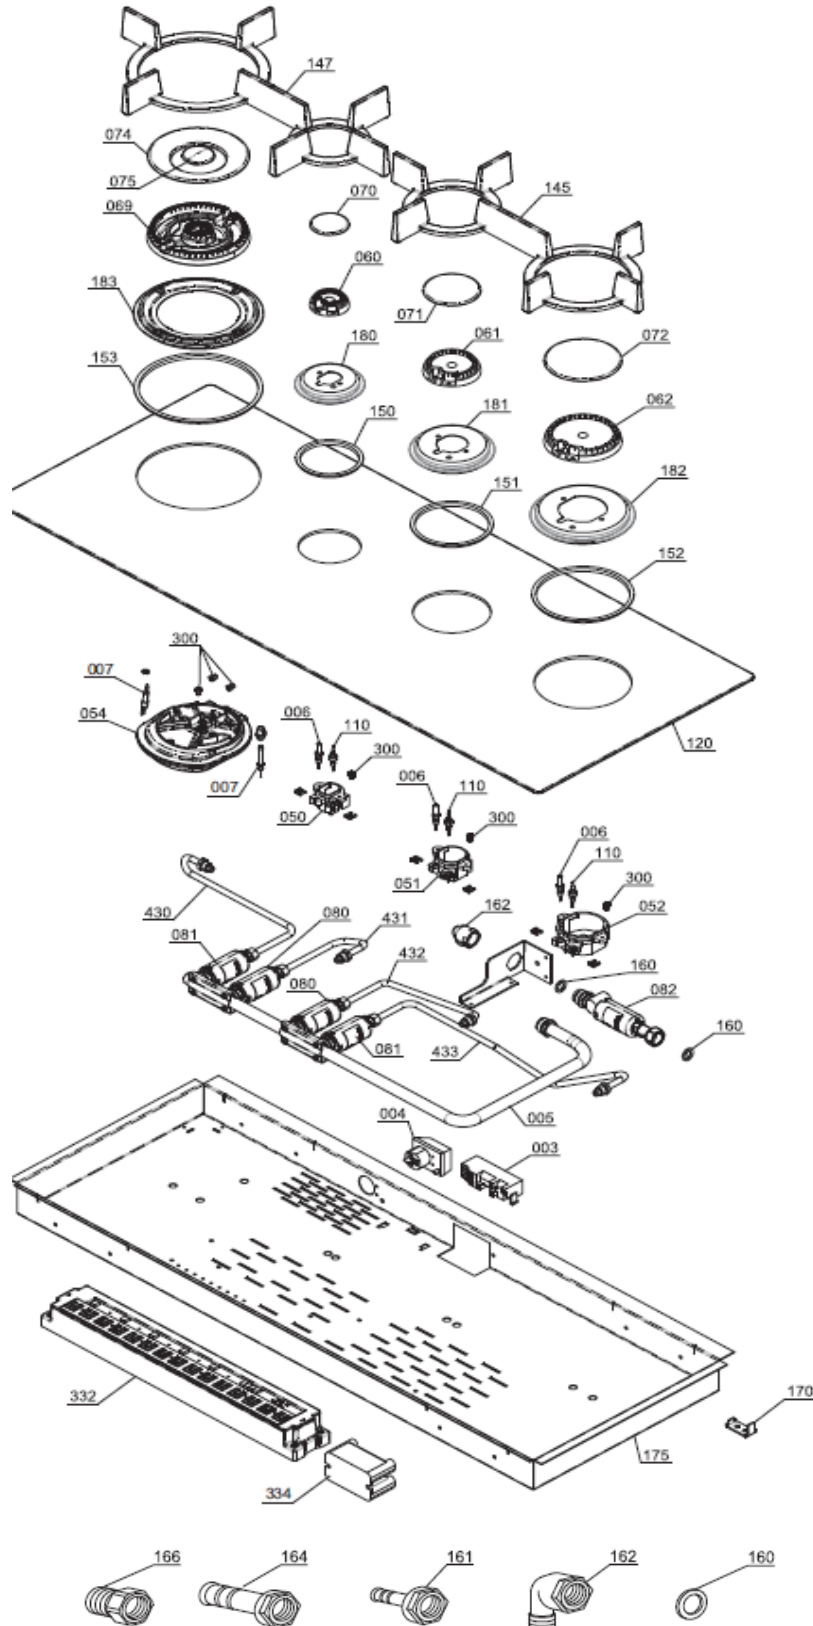

C1081G

Caple Gas on glass hob 1000mm Touch Control

Technical Manual

C1081G

Caple Gas on glass hob 1000mm Touch Control

C1081G

Caple Gas on glass hob 1000mm Touch Control

Item	Part Number	Description	Quantity
003	004028	IGNITION GENERATOR 4F	1
004	803318	TERMINAL BLOCK	1
005	101241-03	GAS FEEDING TUBE	1
006	002005-01	SPARK IGNITION L.250 DEF3	2
006	002009-01	SPARK IGNITION L.500 DEF3	1
007	002021	SPARK IGNITION L.550 DUAL	2
050	103527	A BURNER BOWL 077 G20 DEF3	1
051	103587	SR BURNER BOWL 101 G20 DEF3	1
052	103521	R BURNER BOWL 129 G20 DEF3	1
054	103528-01	DUAL BURNER BOWL 4 KW 71/95 G20 DEF	1
060	103418	A BURNER HEAD EVOL. VALV. HE D3	1
061	103419	SR BURNER HEAD EVOL. VALV. HE D3	1
062	103420	R BURNER HEAD EVOL. VALV. HE D3	1
069	103417	DC BURNER HEAD DUAL 5 KW	1
070	105034	A BURNER COVER	1
071	105035	SR BURNER COVER	1
072	105036	R BURNER COVER	1
074	105026	TC3/DC DUAL 5 KW EXT. BURNER COVER	1
075	105033	TC INT. BURNER COVER RAAF	1
080	106235	VALVE CONTROL D2	2
081	106236	VALVE CONTROL D2.5	2
082	106244	VALVE CONTROL D6	1
110	107045-01	SPARK IGNITION DETECTION L=600	2
110	107046-01	SPARK IGNITION DETECTION L=800	1
120	200145	CERAMIC PLATFORM	1
145	203171-01	CAST IRON RACK R-SR	1
147	203172-01	CAST IRON RACK TC-AUX	1
150	204058	A SUMP WASHER	1
151	204059	SR SUMP WASHER	1
152	204060	R SUMP WASHER	1
153	204061	TC SUMP WASHER	1
160	204006	RUBBER-HOSE HOLDER WASHER	3
170	308023	FIX TOP HOOK	4
175	621251-03	TOP BOTTOM	1
180	711039	A CAST IRON SUMP	1
181	711040	SR CAST IRON SUMP	1
182	711041	R CAST IRON SUMP	1