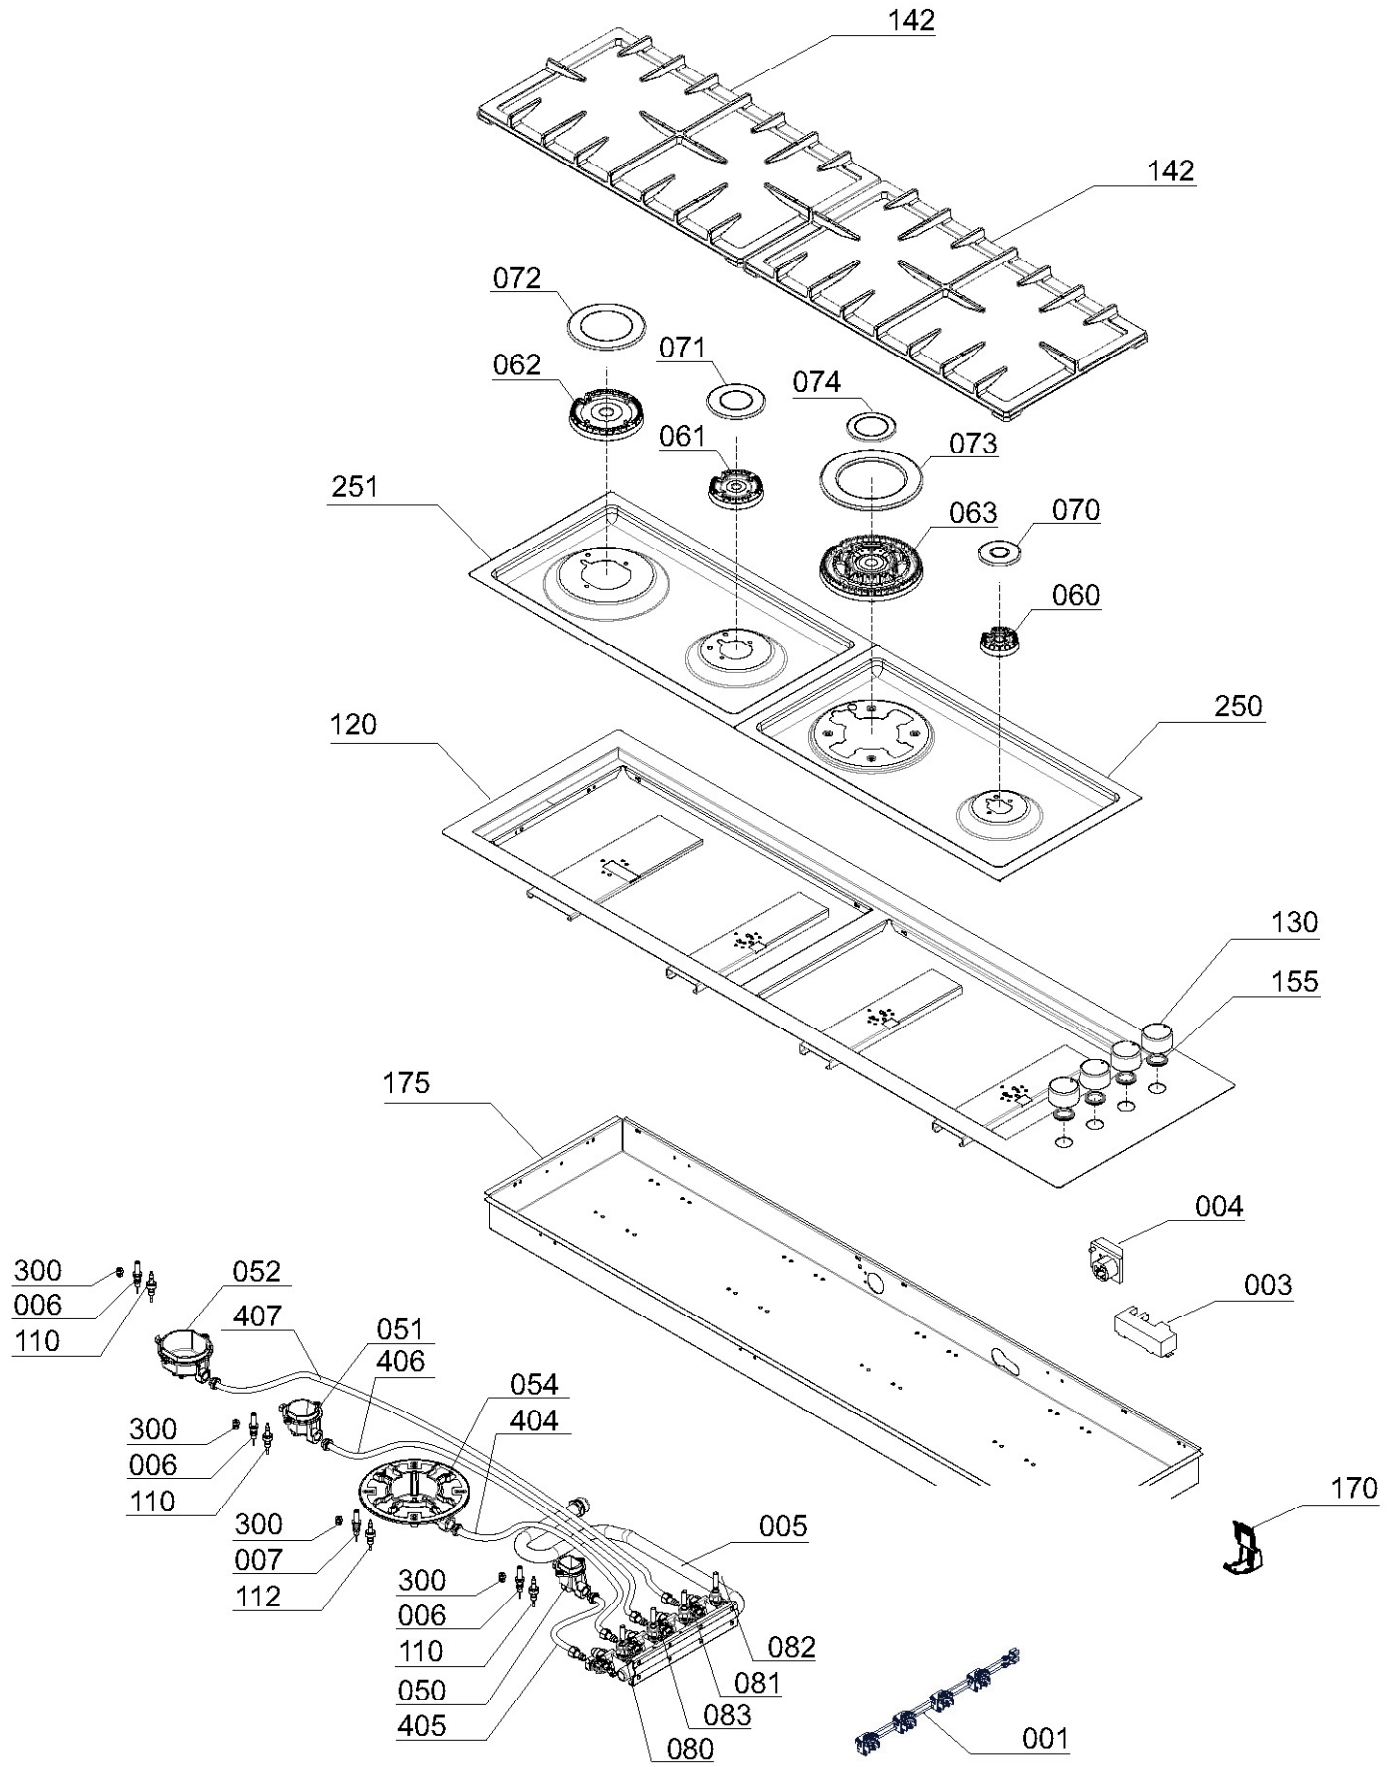

caple

C1071G

C1071G - Caple Recessed gas hob

Item	Part Code	Description	Qty
001	003067-01	BURNER MICRO UNIT	1
003	004012	IGNITION GENERATOR	1
004	803300	TERMINAL BLOCK	1
005	101240	GAS RAMP	1
006	002010	SPARK IGNITION L.250	1
006	002011	SPARK IGNITION L.450	1
006	002025	SPARK IGNITION L.800	1
007	002014	SPARK IGNITION L.450 TC	1
050	103604	A BURNER BOWL 72 G20-20	1
051	103605	SR BURNER BOWL 97 G20-20	1
052	103606	R BURNER BOWL 115 G20-20	1
054	103642	TC BURNER	1
060	103722	A BURNER HEAD	1
061	103723	SR BURNER HEAD	1
062	103724	R BURNER HEAD	1
063	103728	TC BURNER HEAD	1
070	105301	A BURNER COVER RAF	1
071	105303	SR BURNER COVER RAF	1
072	105305	R BURNER COVER RAF	1
073	105318	TC BURNER COVER RAF EXT.	1
074	105316	TC BURNER COVER RAF INT.	1
080	106068	BY PASS TAP 41/27	1
081	106069	BY PASS TAP 50/31	1
082	106070	BY PASS TAP 65/42	1
083	106071	BY PASS TAP 94/60	1
110	107025	THERMOCOUPLE L.250	1
110	107063	THERMOCOUPLE L.1000	2
112	107027	THERMOCOUPLE L.450 TC	1
120	805050	INOX PLATFORM	1
130	202231	CONTROL KNOB	4
142	203162	2 BURNERS CAST IRON RACK	2
155	204097	GASKET	4
160	204006	RUBBER-HOSE HOLDER WASHER	2
162	307004	GAS ELBOW (1/2")	1
170	308015	FIX TOP HOOK	6
175	621139-02	TOP BOTTOM	1
250	650928	INOX TRAY AUX/TC	1
251	650930	INOX TRAY SR/R	1
300	106300	NOZZLE 0.50 G30-30	1
300	106301	NOZZLE 0.65 G30-30	1
300	106302	NOZZLE 0.85 G30-30	1
300	106339	NOZZLE 0.95 G30-30	1
404	102256	TC BURNER PIPE	1
405	102257	AUX BURNER PIPE	1
406	102255	SR BURNER PIPE	1
407	102254	R BURNER PIPE	1