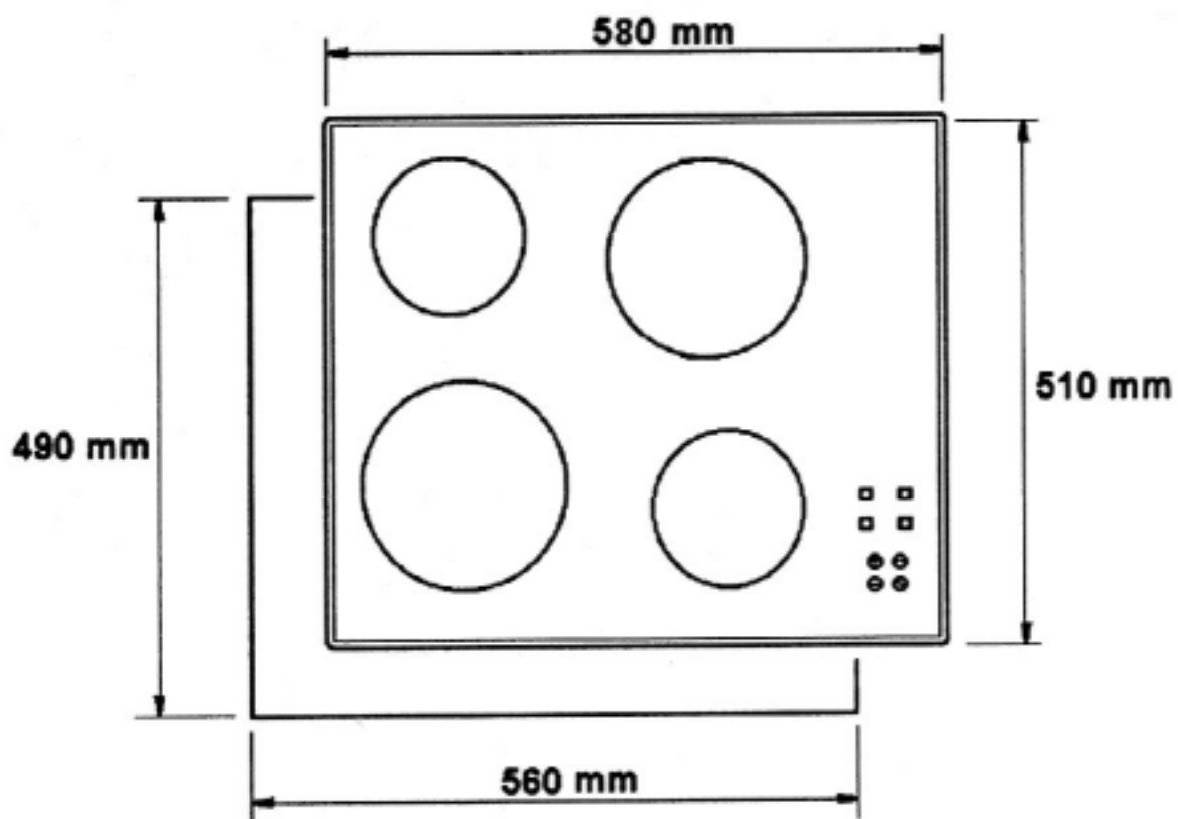

C803C

Caple 60cm Ceramic Hob

TECHNICAL INFORMATION

C803C

Caple 60cm Ceramic Hob

MODEL C803C SPARE PARTS LIST

Diagram Number	Part Code	Description
004	005012	THREE-MONOPHASE TERMINAL
120	806025	CERAMIC GLASS 60
130	202122	BLACK KNOB
155	204032	KNOB WATER SEAL BUSH VTC
170	308023	FIX TOP HOOK
175	621098	TOP BOTTOM VTC 60
178	621096	HEATING ELEMENT FIXING BRACKET
179	621100	FIXING BRACKET FOR SWITCHES
302	007006	H.L. HEATING ELEMENT 145 1200W
306	007016	H.L. HEATING ELEMENT 180 1800W
331	006004	RESIDUAL HEAT CIRCUIT
332	003044	THERMOREGULATOR SINGLE