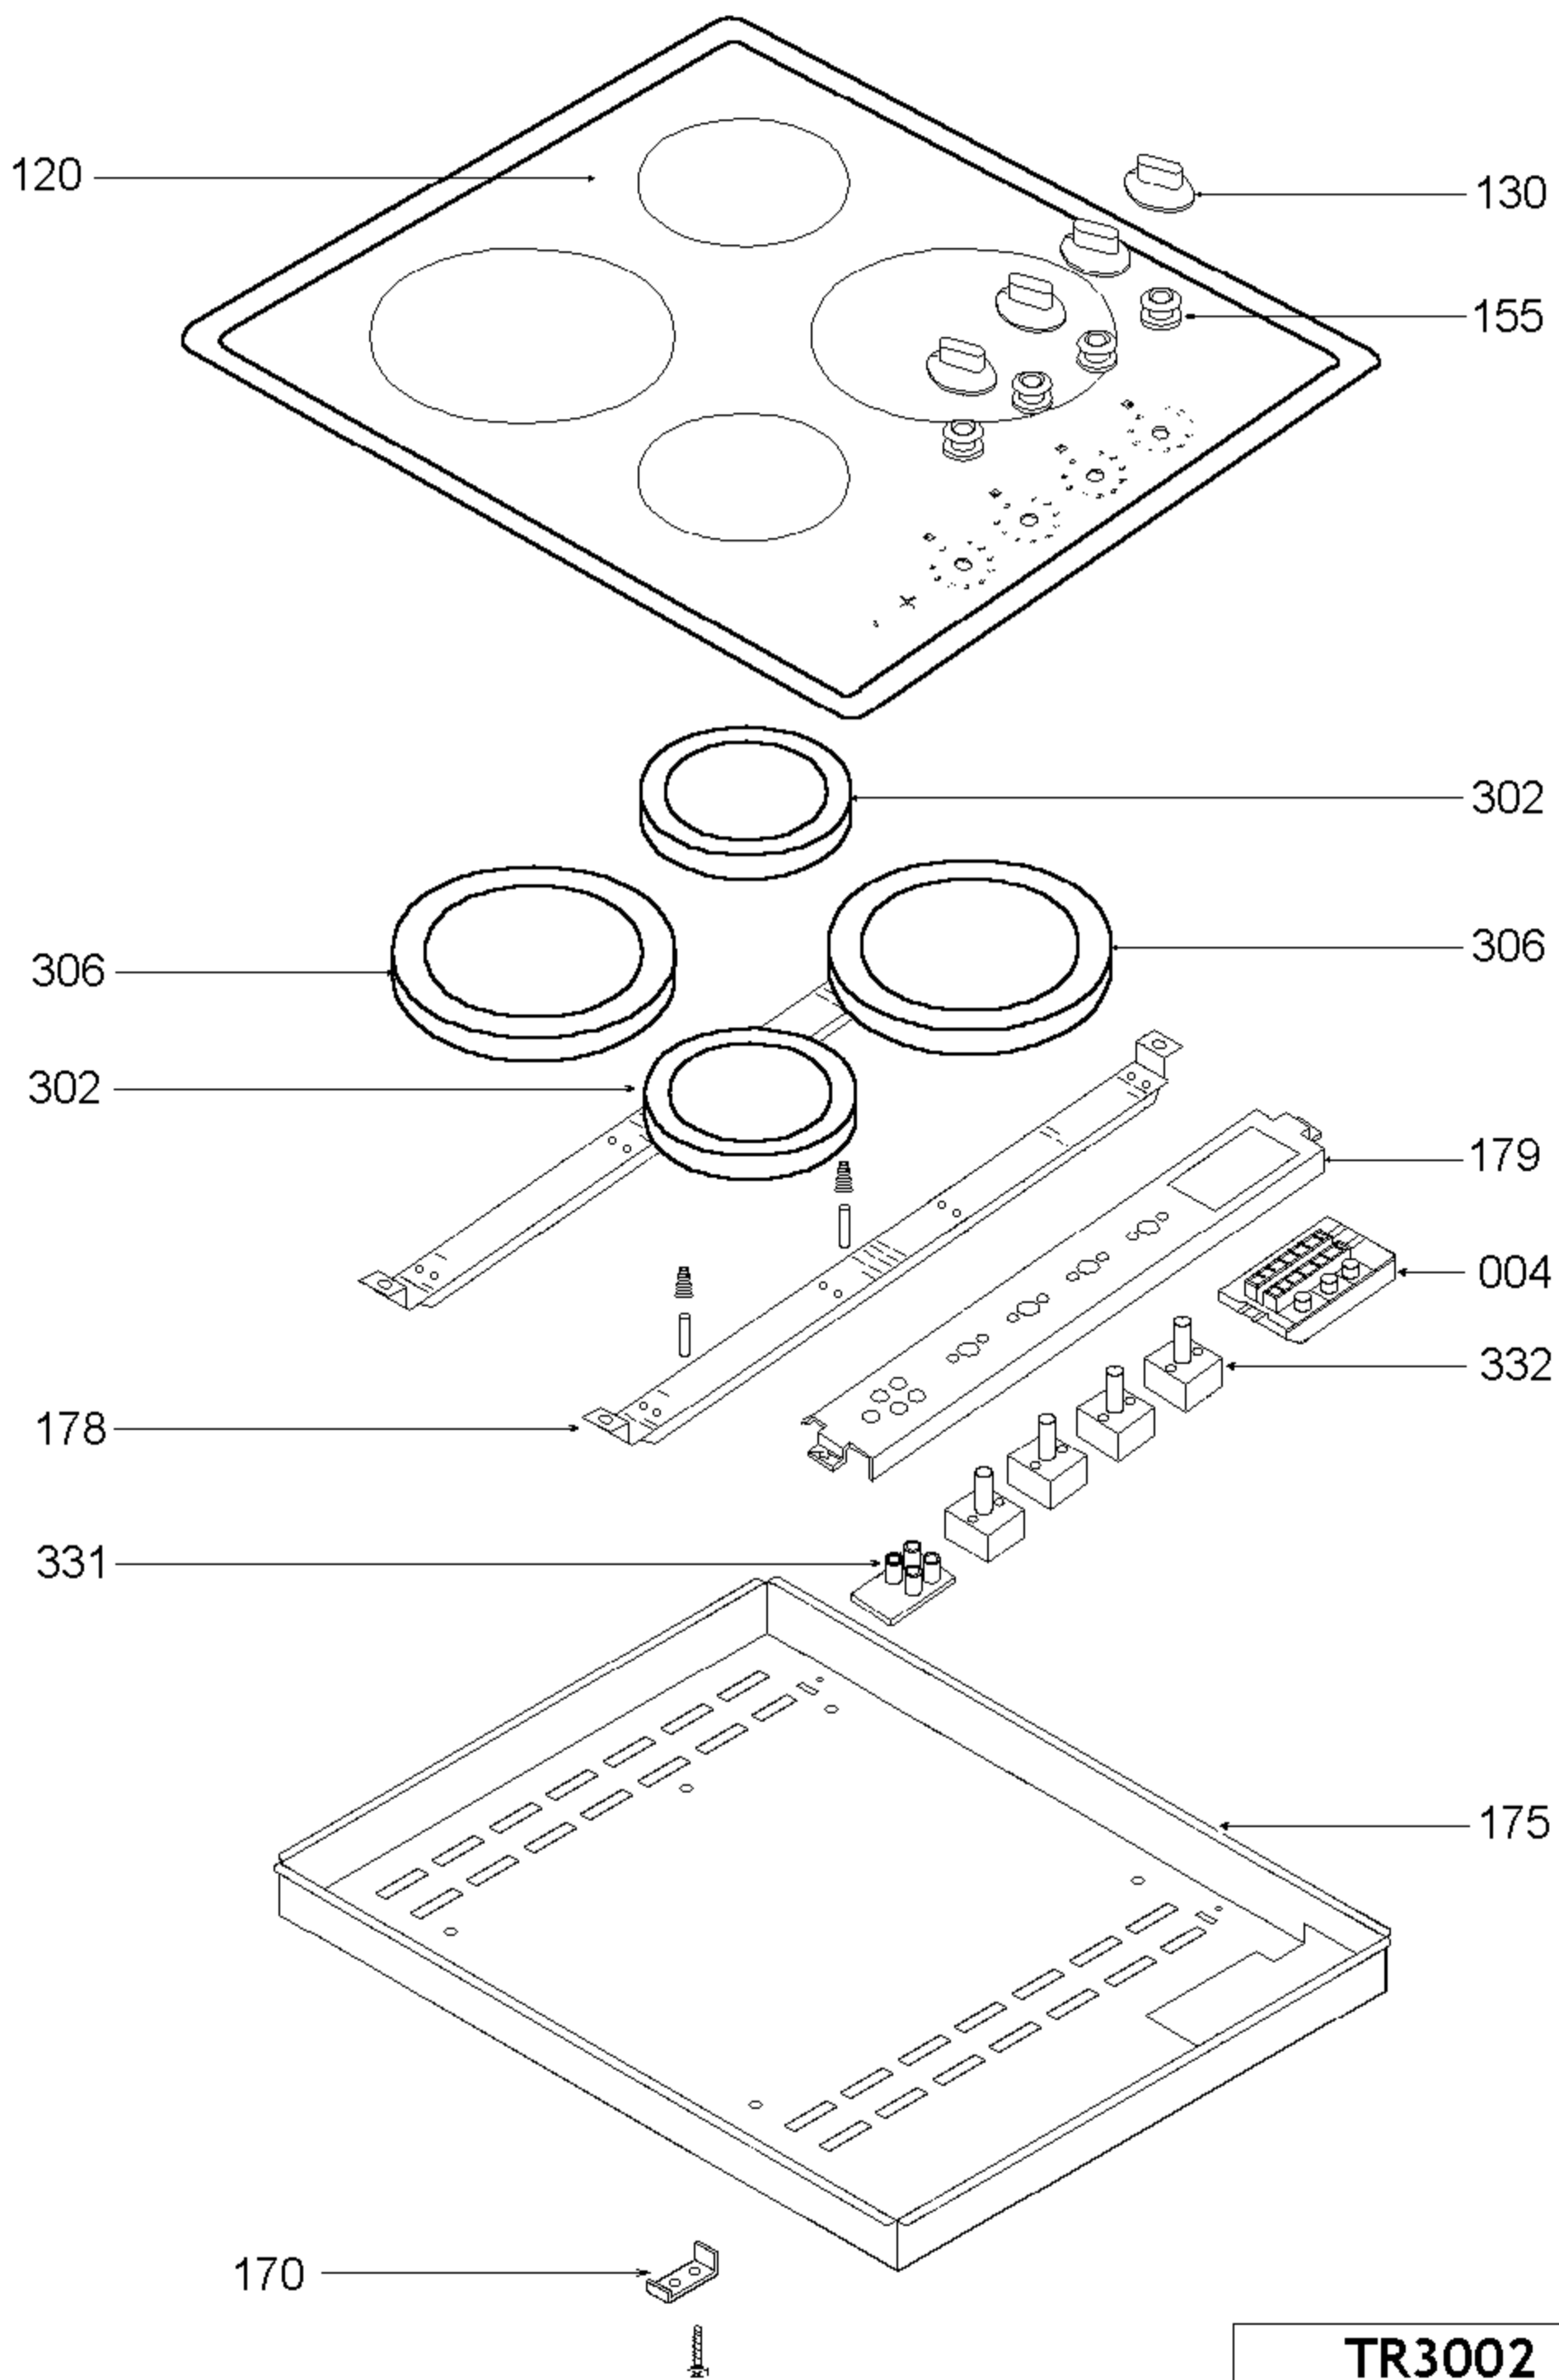

C802C

**Caple 60cm Ceramic Hob
Stainless Steel**

TECHNICAL INFORMATION

TR3002