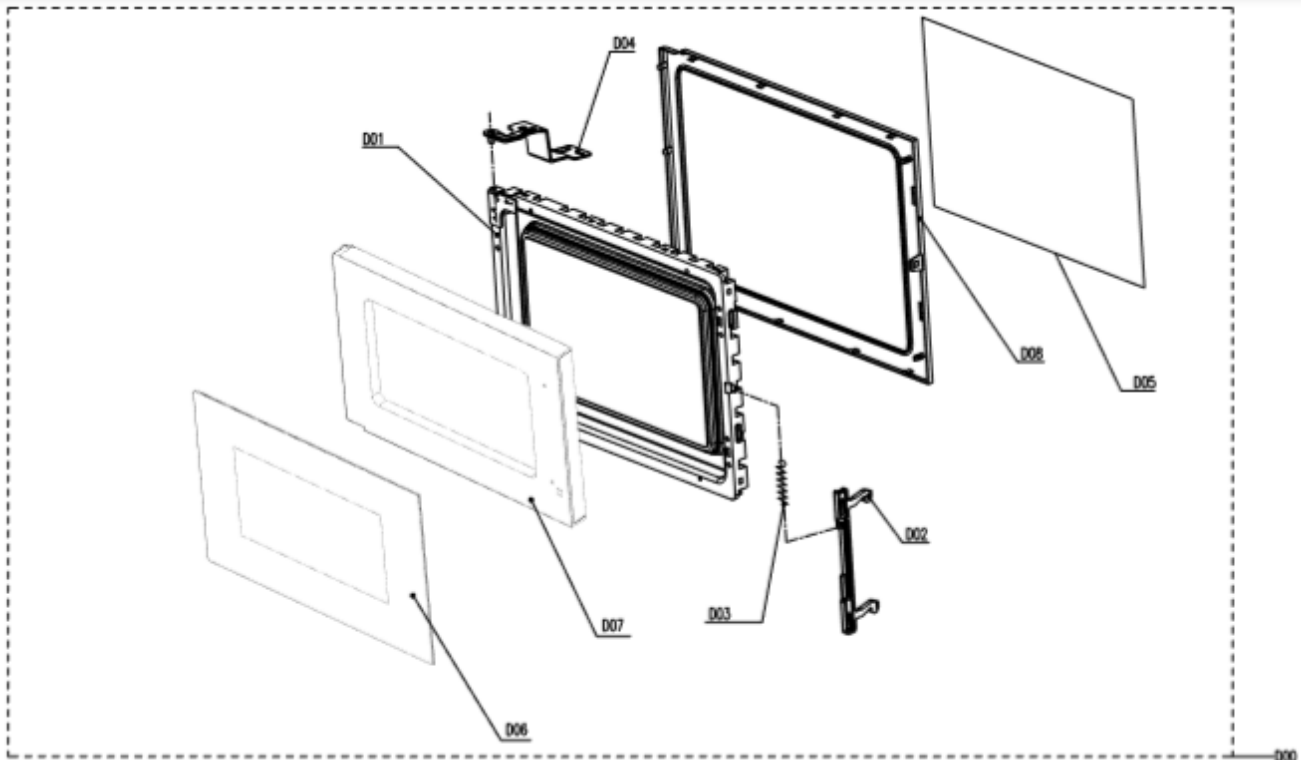

CM126

Cable Built in Combination Microwave & Grill

Technical Manual

CM126

Cable Built in Combination Microwave & Grill

CM126

Caple Built in Combination Microwave & Grill

CM126

Caple Built in Combination Microwave & Grill

Item	Part Number	Description	Quantity
A00	12270000009793	Cavity Assembly	1
A01	12570000001036	Splash Cover	1
B01	12270000005092	Base plate	1
B02	12170000000198	Foot	4
B03	12270000006126	Hinge*lower	1
C00	17270000004461	Control Panel Assembly	1
C01	12170000002907	Control Panel	1
C02	12270000000051	Control Panel Decoration	1
C07	12170000007173	Door Open Button	1
C08	12970000000400	Spring	1
C10	12170000009090	Dial Knob	1
C13	121700000010328	Door Open Lever	1
C14	12170000007515	Display Window	1
C18	17170000000493	PCB	1
C20	12170000008418	Button	1
C28	12270000001316	Button Decoration	1
C35	17170000004691	Button Knob Plate	1
D00	12270000A66287D	Door Assembly	1
D01+D05	12270000002678	Door Frame Drop Glue Assembly	1
D02	121700000023687	Latch	1
D03	12970000000373	Latch Spring	1
D04	12270000006190	Hinge*upper	1
D06	12570000A02595	Door Glass	1
D07	12170000006052	Door Panel	1
D08	12170000009575	Door Gasket	1
E01	17470000000809	Magnetron	1
E05	17470000003517	H.V Transformer	1
E06	17470000000689	H.V Capacitor	1
E07	17470000008946	H.V Diode	1
E10+E11	17170000002984	Noise Filter Assembly	1
E13	17470000009104	Filament Lamp	1