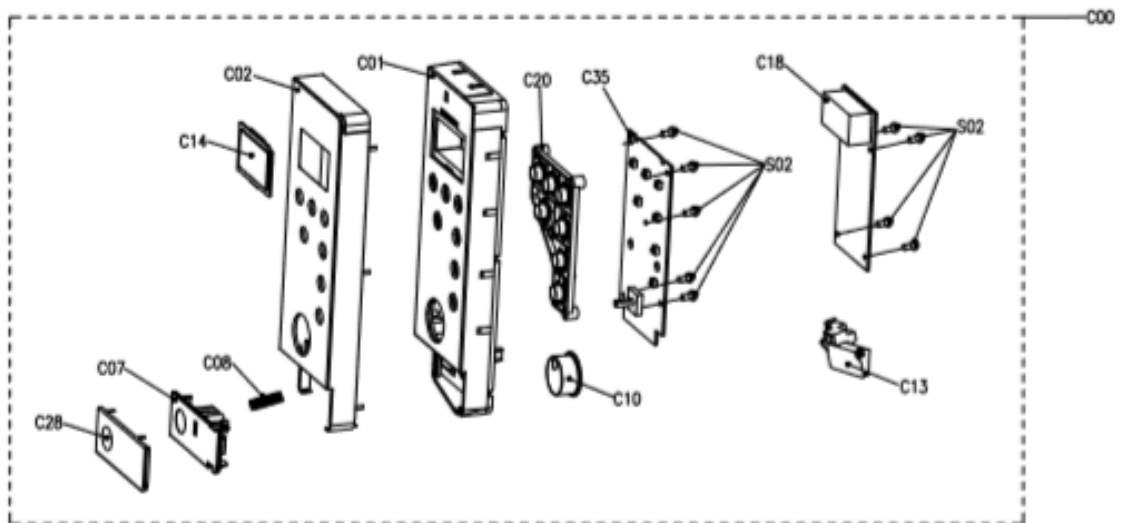

CM126

Cable Built in Combination Microwave & Grill

Technical Manual

CM126

Cable Built in Combination Microwave & Grill

CM126

Caple Built in Combination Microwave & Grill

CM126

Caple Built in Combination Microwave & Grill

Item	Part Number	Description	Quantity
A00	12270000009793	Cavity Assembly	1
A01	12570000001036	Splash Cover	1
B01	12270000005092	Base plate	1
B02	12170000000198	Foot	4
B03	12270000006126	Hinge*lower	1
C00	17270000004461	Control Panel Assembly	1
C01	12170000002907	Control Panel	1
C02	12270000000051	Control Panel Decoration	1
C07	12170000007173	Door Open Button	1
C08	12970000000400	Spring	1
C10	12170000009090	Dial Knob	1
C13	121700000010328	Door Open Lever	1
C14	12170000007515	Display Window	1
C18	17170000000493	PCB	1
C20	12170000008418	Button	1
C28	12270000001316	Button Decoration	1
C35	17170000004691	Button Knob Plate	1
D00	12270000A66287D	Door Assembly	1
D01+D05	12270000002678	Door Frame Drop Glue Assembly	1
D02	121700000023687	Latch	1
D03	12970000000373	Latch Spring	1
D04	12270000006190	Hinge*upper	1
D06	12570000A02595	Door Glass	1
D07	12170000006052	Door Panel	1
D08	12170000009575	Door Gasket	1
E01	17470000000809	Magnetron	1
E05	17470000003517	H.V Transformer	1
E06	17470000000689	H.V Capacitor	1
E07	17470000008946	H.V Diode	1
E10+E11	17170000002984	Noise Filter Assembly	1
E13	17470000009104	Filament Lamp	1