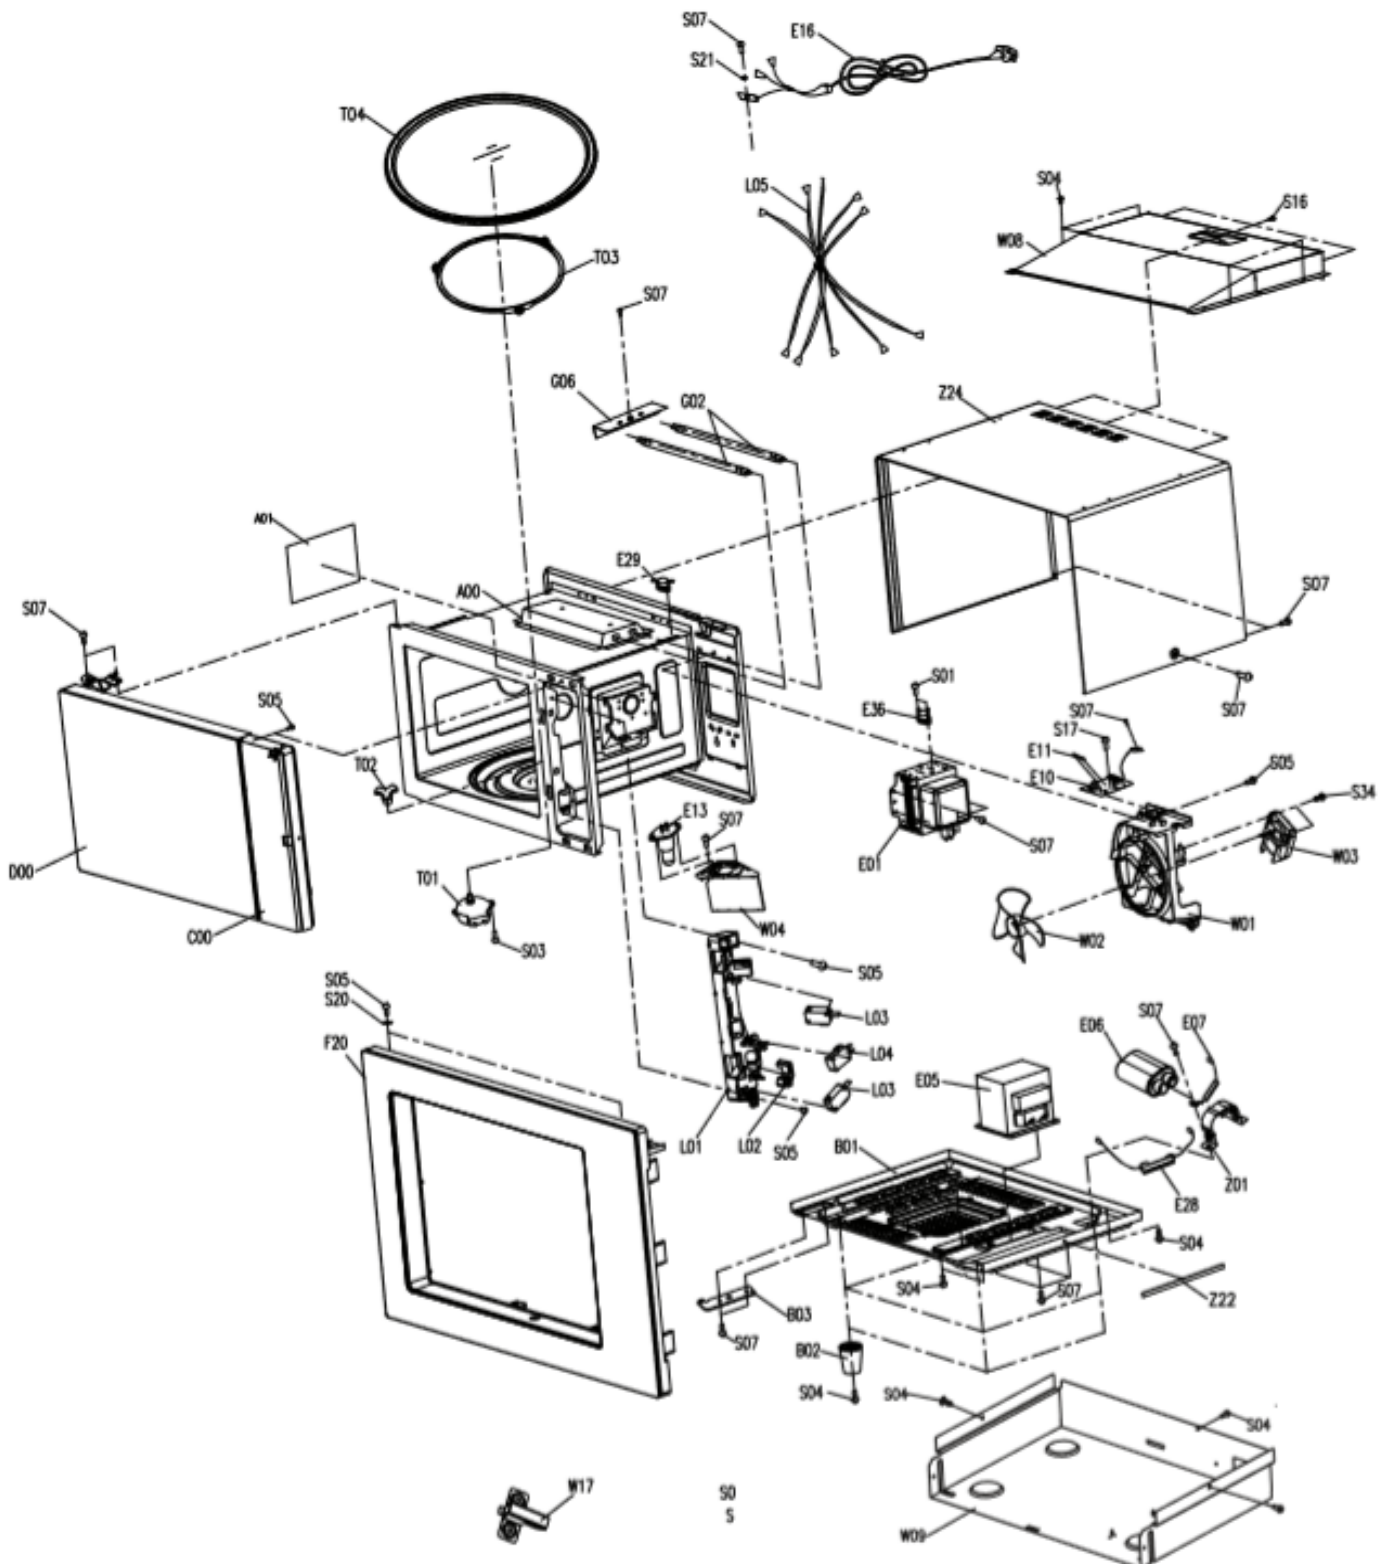

CM123BK

Caple Built in Microwave Oven & Grill Black