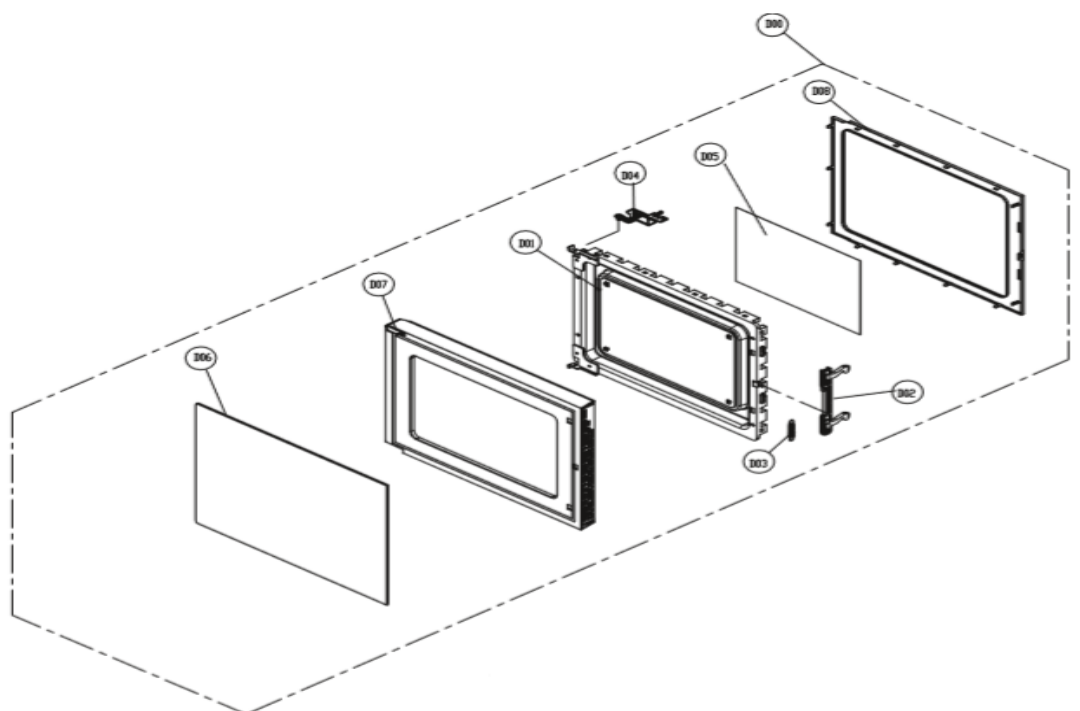

CM123BK

Caple Built in Microwave Oven & Grill Black