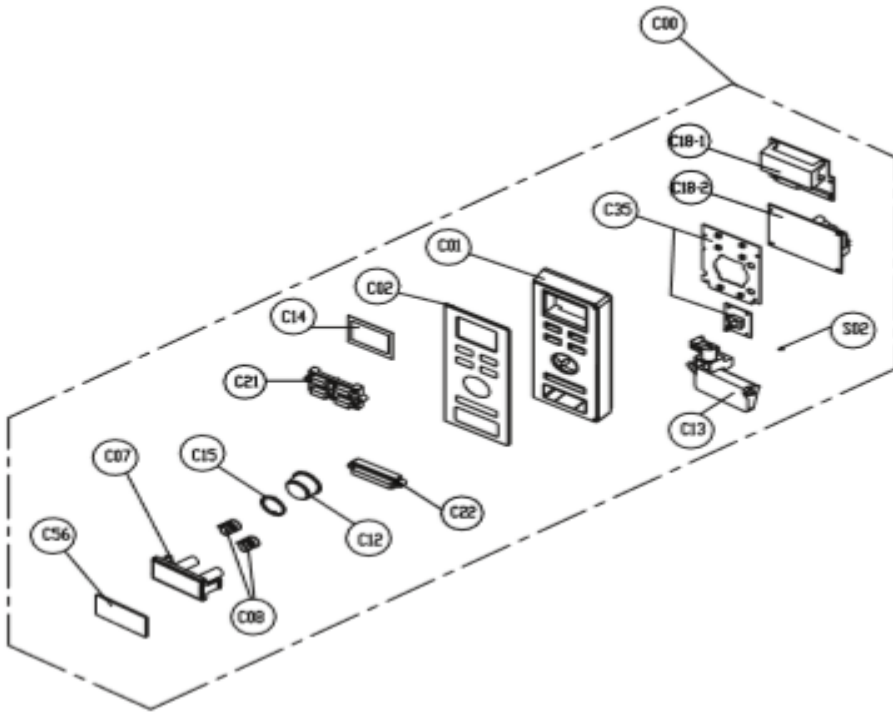

CM123BK

Caple Built in Microwave Oven & Grill Black