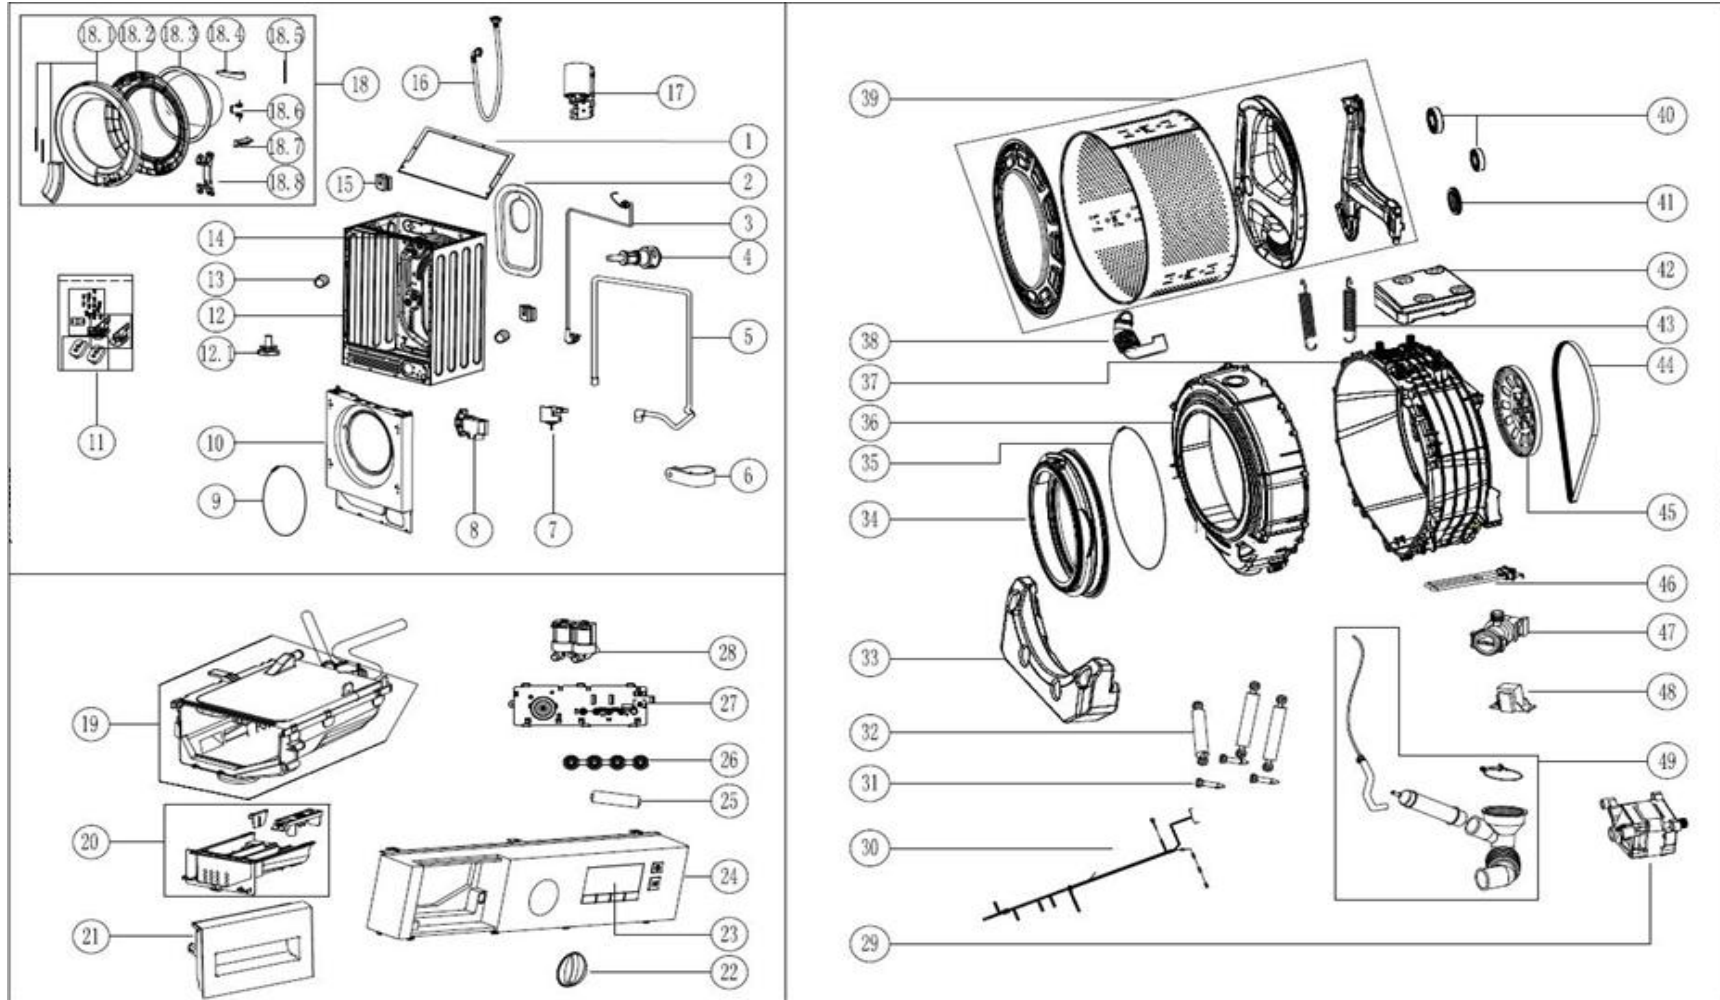

WMI3006

Caple Integrated Washing Machine 1400rpm

Technical Manual

WMI3006

Cape Integrated Washing Machine 1400rpm

WMI3006

Caple Integrated Washing Machine 1400rpm

Item	Part Number	Description	Quantity
1	12238100001250	Sheet metal Top Cover	1
2	12238100000652	Rear Cover	1
3	17438100000550	Power Cord	1
4	12938100000062	Shipping Screw Assembly	4
5	12600501000908	Up Drain Hose Assembly	1
6	12138100003094	Drain Hose Catch	1
7	17438100001348	Water Level Sensor	1
8	17438100000456	Door Lock	1
9	12938100000047	Door Gasket Spring Clip Spring	1
10	12238100002901	Front Panel Assembly	1
11	16338100002221	Accessory Assembly	1
12	12238100003452	Cabinet Assembly	1
12.1	12638100002561	Adjustable Foot Assembly	4
13	12138100018556	Front Panel Pin	2
14	12238100000023	Top Bracket	1
15	12138100003060	Spring Support	2
16	12038100A00301	Water Inlet Hose Assembly	1
17	17438100001354	Electric Filter Assembly	1
18	12138100A41533	Door Subassembly	1
18.1	12138100010082	Outer Frame Assembly	1
18.2	12138100006744	Inner Ring	1
18.3	12538100000006	Door Glass	1
18.4	12338100000216	Door Plunger	1
18.5	11302804000011	Pin	1
18.6	12900101000243	Twist Spring	1
18.7	12138100001922	Door Plunger Stand	1
18.8	12338100000185	Hinge Assembly	1
19	12138100026224	Dispenser Subassembly	1
20	12138100008249	Drawer Assembly	1
21	12138100A29910	Drawer Handle Assembly	1
22	12100403000884	Cycle Select Knob	1
23	12138100A29909	LED Decorate Plate And Printing	1
24	12138100A44918	Control Panel Assembly	1
25	11201807002323	Digital display screen	1
27	17138100020783	PCB	1
28	17438100000413	Water Inlet Valve	1
29	11002015012050	Brushless DC Motor	1