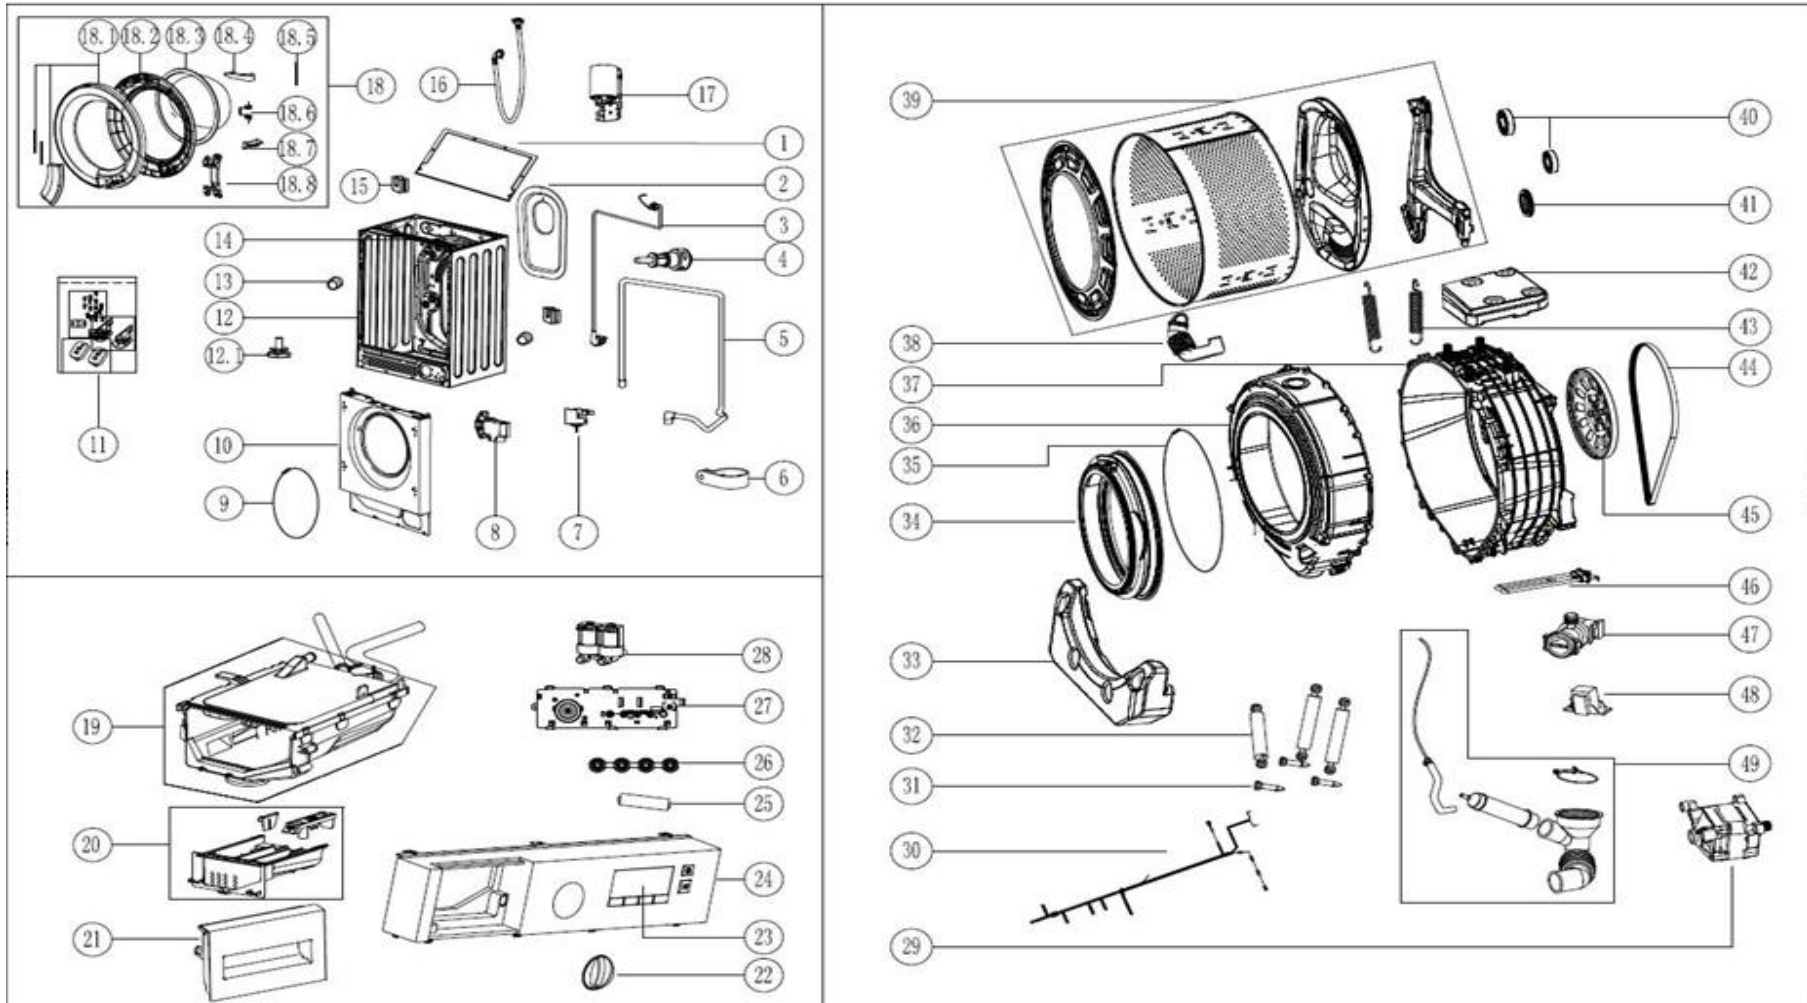

WMI3001

Cape Integrated Washing Machine 1400rpm

WMI3001

Caple Integrated Washing Machine 1400rpm

Item	Part Number	Description	Quantity
1	12238100001250	Sheet metal Top Cover	1
2	12238100000652	Rear Cover	1
3	17438100000550	Power Cord	1
4	12938100000062	Shipping Screw Assembly	4
5	12600501000908	Up Drain Hose Assembly	1
6	12138100003094	Drain Hose Catch	1
7	17438100001348	Water Level Sensor	1
8	17438100000456	Door Lock	1
9	12938100000047	Door Gasket Spring Clip Spring	1
10	12238100002901	Front Panel Assembly	1
11	16338100002221	Accessory Assembly	1
12	12238100003452	Cabinet Assembly	1
12.1	12638100002561	Adjustable Foot Assembly	4
13	12138100018556	Front Panel Pin	2
14	12238100000023	Top Bracket	1
15	12138100003060	Spring Support	2
16	12038100A00301	Water Inlet Hose Assembly	1
17	17438100001354	Electric Filter Assembly	1
18	12138100A41533	Door Subassembly	1
18.1	12138100010082	Outer Frame Assembly	1
18.2	12138100006744	Inner Ring	1
18.3	12538100000006	Door Glass	1
18.4	12338100000216	Door Plunger	1
18.5	11302804000011	Pin	1
18.6	12900101000243	Twist Spring	1
18.7	12138100001922	Door Plunger Stand	1
18.8	12338100000185	Hinge Assembly	1
19	12138100026224	Dispenser Subassembly	1
20	12138100008249	Drawer Assembly	1
21	12138100A29910	Drawer Handle Assembly	1
22	12100403000884	Cycle Select Knob	1
23	12138100A29909	LED Decorate Plate And Printing	1
24	12138100A45597	Control Panel Assembly	1
25	11201807002323	Digital display screen	1
27	17138100020782	PCB	1
28	17438100000413	Water Inlet Valve	1
29	11002015012050	Brushless DC Motor	1