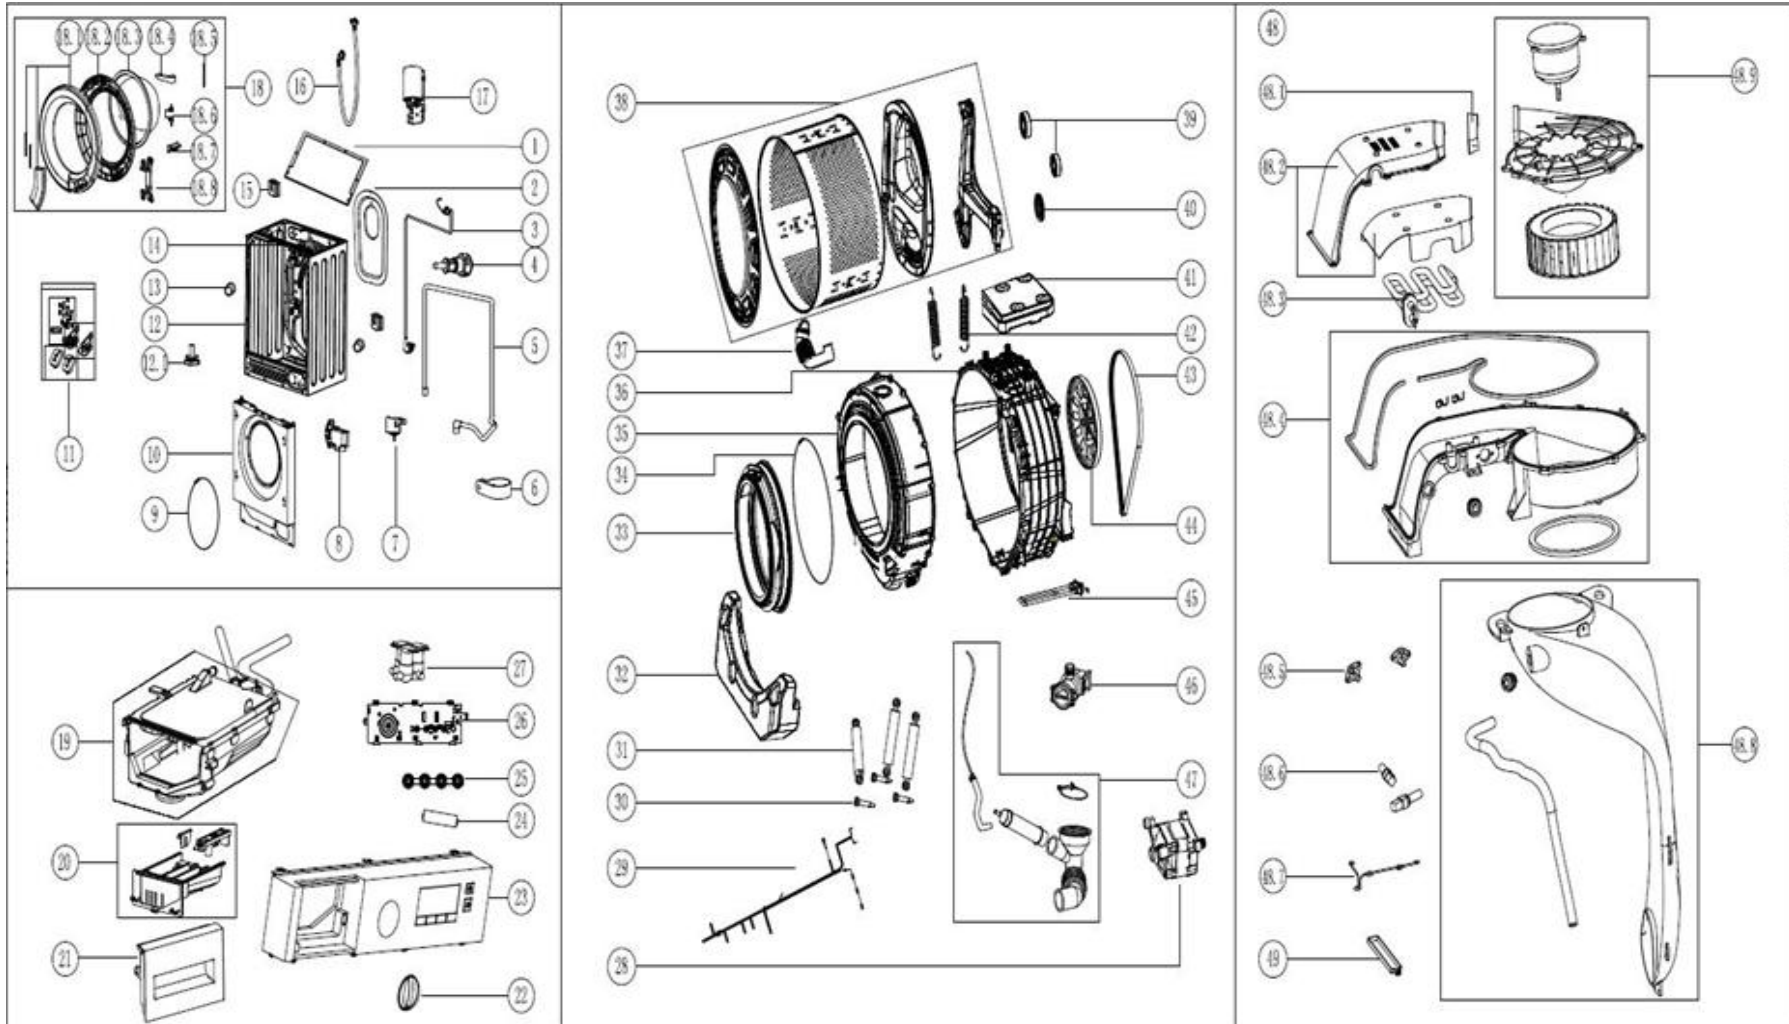

WDI3301

Caple Integrated Washer Dryer 1400rpm

Technical Manual

WDI3301

Cable Integrated Washer Dryer 1400rpm

WDI3301

Caple Integrated Washer dryer 1400rpm

Item	Part Number	Description	Quantity
1	12238100001250	Sheet metal Top Cover	1
2	12238100000652	Rear Cover	1
3	17438100000550	Power Cord	1
4	12938100000062	Shipping Screw Assembly	4
5	12600501000908	Up Drain Hose Assembly	1
6	12138100003094	Drain Hose Catch	1
7	17438100001348	Water Level Sensor	1
8	17438100000456	Door Lock	1
9	12938100000047	Door Gasket Spring Clip Spring	1
10	12238100002901	Front Panel Assembly	1
11	16338100002221	Accessory Assembly	1
12	12238100003452	Cabinet Assembly	1
12.1	12638100002561	Adjustable Foot Assembly	4
13	12138100018556	Front Panel Pin	2
14	12238100003261	Top Bracket	1
15	12138100003060	Spring Support	2
16	12038100A00301	Water Inlet Hose Assembly	1
17	17438100001354	Electric Filter Assembly	1
18	12138100019608	Door Subassembly	1
18.1	12138100013315	Outer Frame Assembly	1
18.2	12138100006744	Inner Ring	1
18.3	12538100000006	Door Glass	1
18.4	12338100000216	Door Plunger	1
18.5	11302804000011	Pin	1
18.6	12900101000243	Twist Spring	1
18.7	12138100001922	Door Plunger Stand	1
18.8	12338100000185	Hinge Assembly	1
19	12138100012251	Dispenser Subassembly	1
20	12138100008249	Drawer Assembly	1
21	12138100A35278	Drawer Handle And Printing	1
22	12100403000884	Cycle Select Knob	1
23	12138100A44920	Control Panel Assembly	1
24	11201807002323	Digital display screen	1
26	17138100020780	PCB	1
27	17438100000419	Water Inlet Valve	1
28	11002015012050	Brushless DC Motor	1
29	17438100002652	Internal Wire Assembly	1